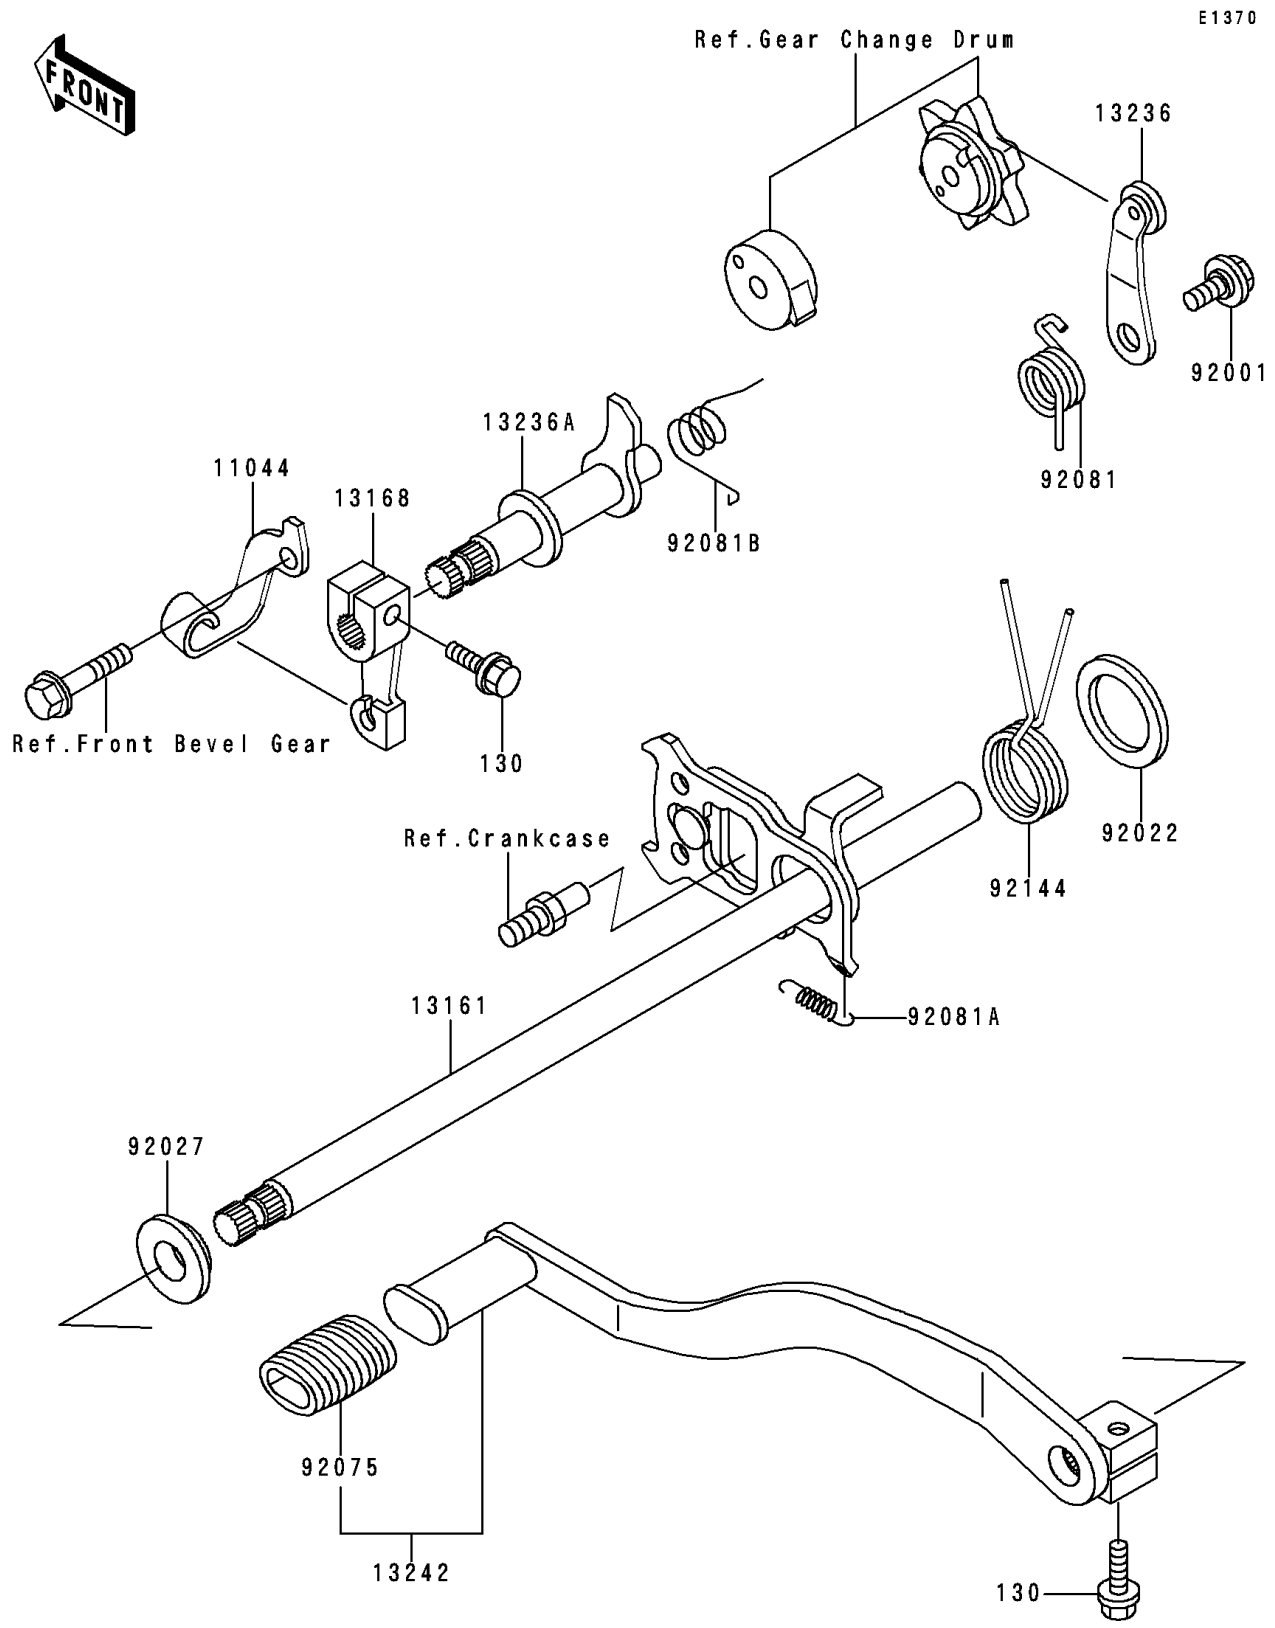

1994 Bayou 300 PARTS DIAGRAM

Gear Change Mechanism

1994 Bayou 300 PARTS LIST

Gear Change Mechanism

ITEM NAME	PART NUMBER	QUANTITY
-----------	-------------	----------