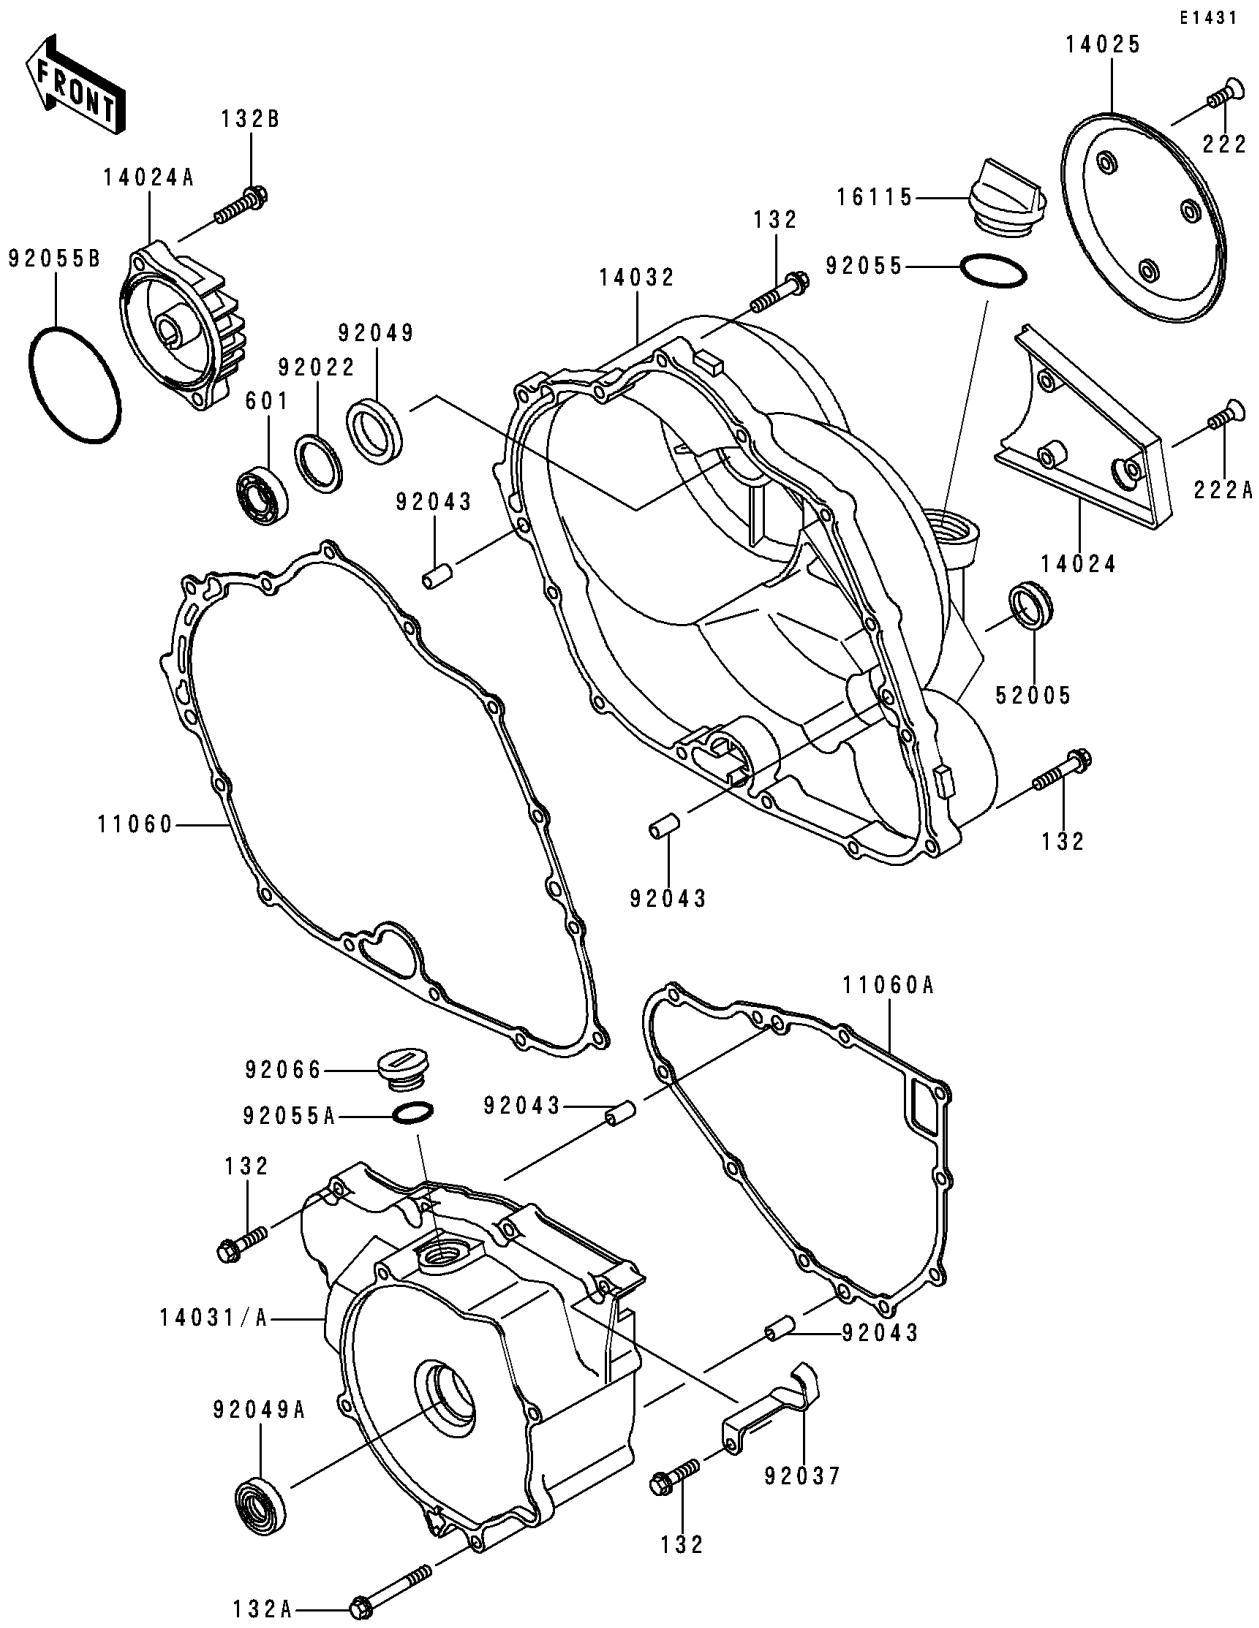

1994 Bayou 300 PARTS DIAGRAM

Engine Cover(s)

1994 Bayou 300 PARTS LIST

Engine Cover(s)

ITEM NAME	PART NUMBER	QUANTITY
BOLT-FLANGED-SMALL (Ref # 132)	132J0630	21
BOLT-FLANGED-SMALL (Ref # 132A)	132J0680	1
BOLT-FLANGED-SMALL (Ref # 132B)	132Y0625	2
SCREW-CSK-RD-CROS (Ref # 222)	222C0512	3
SCREW-CSK-RD-CROS (Ref # 222A)	222C0518	3
BEARING-BALL,#6202C3 (Ref # 601)	601B6202	1
GASKET,CLUTCH COVER (Ref # 11060)	11060-1655	1
GASKET,GENERATOR COVER (Ref # 11060A)	11060-1656	1
COVER,RELEASE ADJUSTER (Ref # 14024)	14024-1061	1
COVER,OIL FILTER (Ref # 14024A)	14024-1062	1
COVER (Ref # 14025)	14025-1807	1
COVER-GENERATOR (Ref # 14031)	14031-1318	1
COVER-CLUTCH (Ref # 14032)	14032-1429	1
CAP-OIL FILLER (Ref # 16115)	16115-1009	1
GAUGE,OIL LEVEL (Ref # 52005)	52005-1009	1
WASHER,25.3X33X1 (Ref # 92022)	92022-1109	1
CLAMP (Ref # 92037)	92037-1872	1
PIN,6.2X8X14 (Ref # 92043)	92043-1263	4
SEAL-OIL,SCY 15X30X7 (Ref # 92049)	92049-1158	1
SEAL-OIL,TC25356 (Ref # 92049A)	92049-1317	1
RING-O,31.5X2.6 (Ref # 92055)	92055-049	1
RING-O (Ref # 92055A)	92055-1146	1
RING-O,63.6X2.4 (Ref # 92055B)	92055-1433	1
PLUG,COVER (Ref # 92066)	92066-1163	1