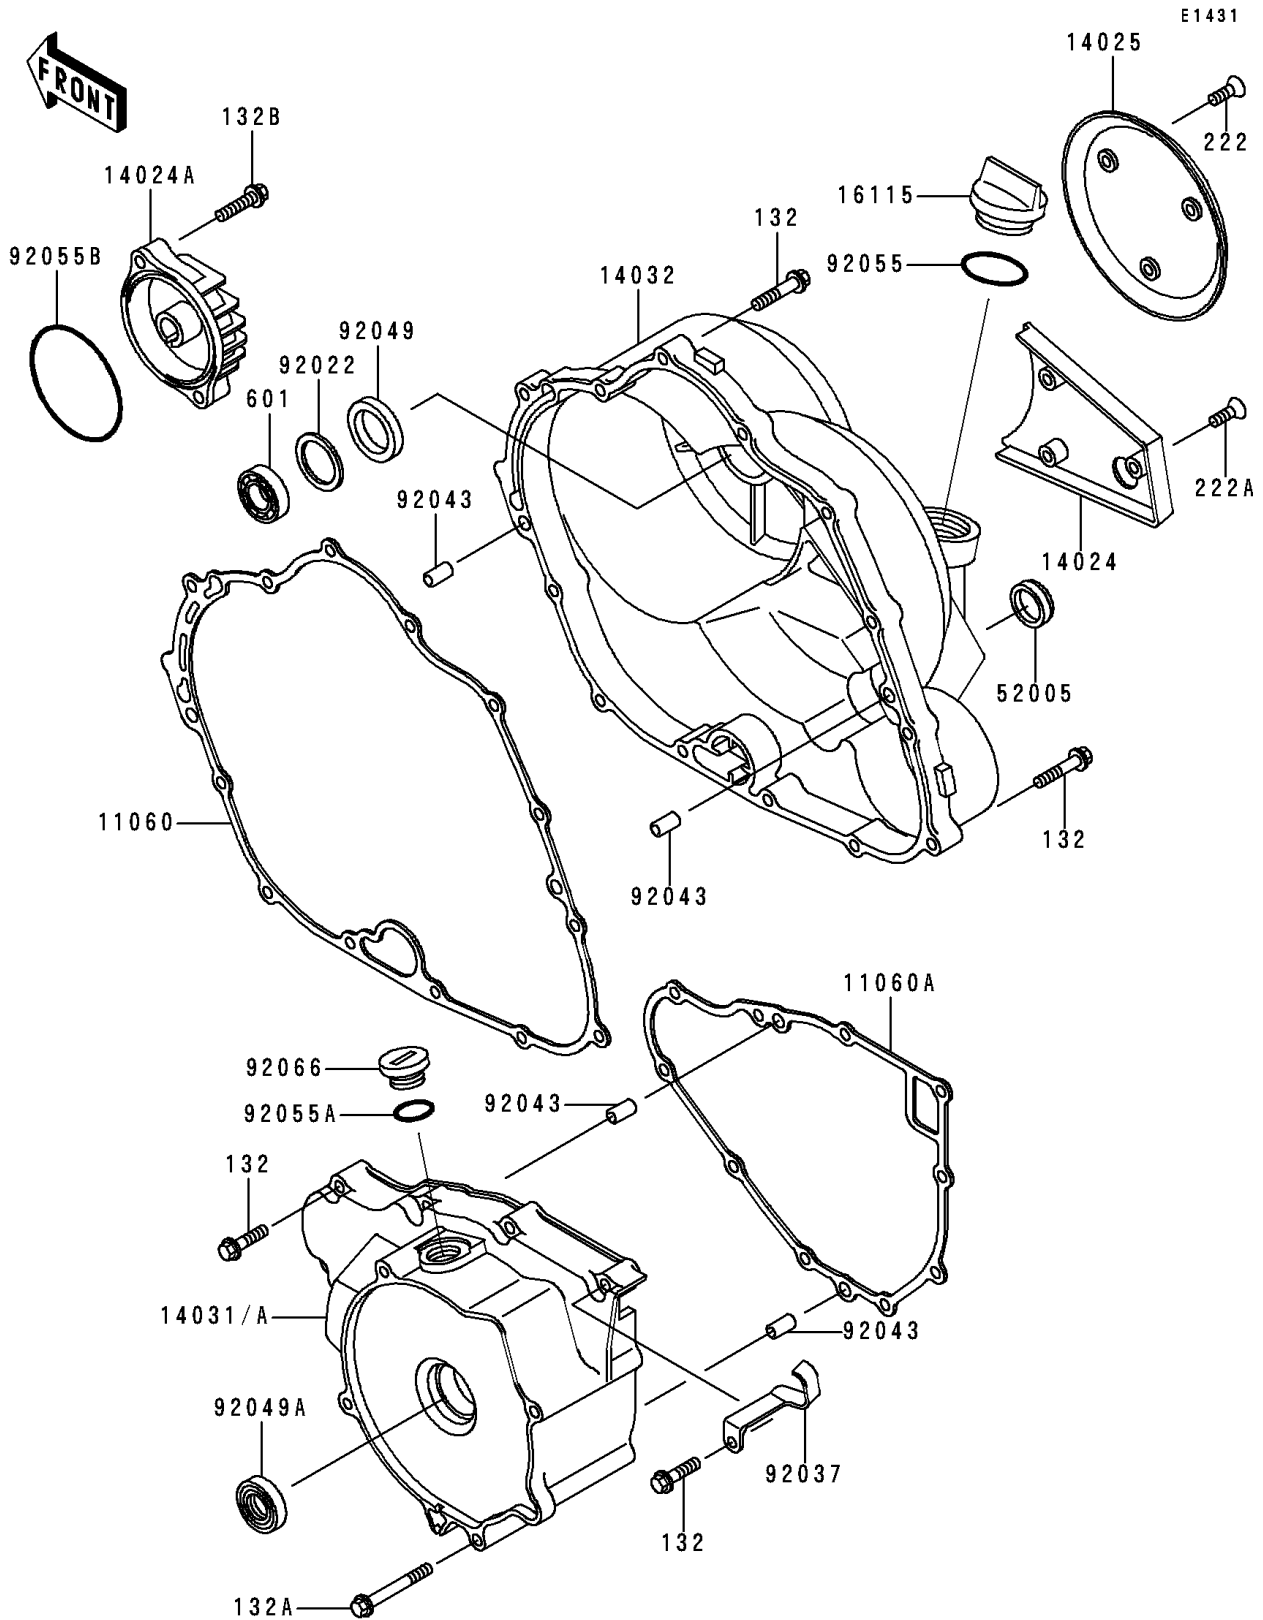

1995 Bayou 300 PARTS DIAGRAM

Engine Cover(s)

1995 Bayou 300 PARTS LIST

Engine Cover(s)

ITEM NAME	PART NUMBER	QUANTITY
BOLT-FLANGED-SMALL (Ref # 132)	132J0630	21
BOLT-FLANGED-SMALL (Ref # 132A)	132J0680	1
BOLT-FLANGED-SMALL (Ref # 132B)	132Y0625	2
SCREW-CSK-RD-CROS (Ref # 222)	222C0512	3
SCREW-CSK-RD-CROS (Ref # 222A)	222C0518	3
BEARING-BALL,#6202C3 (Ref # 601)	601B6202	1
GASKET,CLUTCH COVER (Ref # 11060)	11060-1655	1
GASKET,GENERATOR COVER (Ref # 11060A)	11060-1656	1
COVER,RELEASE ADJUSTER (Ref # 14024)	14024-1061	1
COVER,OIL FILTER (Ref # 14024A)	14024-1062	1
COVER (Ref # 14025)	14025-1807	1
COVER-GENERATOR (Ref # 14031)	14031-1318	1
COVER-CLUTCH (Ref # 14032)	14032-1429	1
CAP-OIL FILLER (Ref # 16115)	16115-1009	1
GAUGE,OIL LEVEL (Ref # 52005)	52005-1009	1
WASHER,25.3X33X1 (Ref # 92022)	92022-1109	1
CLAMP (Ref # 92037)	92037-1872	1
PIN,6.2X8X14 (Ref # 92043)	92043-1263	4
SEAL-OIL,SCY 15X30X7 (Ref # 92049)	92049-1158	1
SEAL-OIL,TC25356 (Ref # 92049A)	92049-1317	1
RING-O,31.5X2.6 (Ref # 92055)	92055-049	1
RING-O (Ref # 92055A)	92055-1146	1
RING-O,63.6X2.4 (Ref # 92055B)	92055-1433	1
PLUG,COVER (Ref # 92066)	92066-1163	1