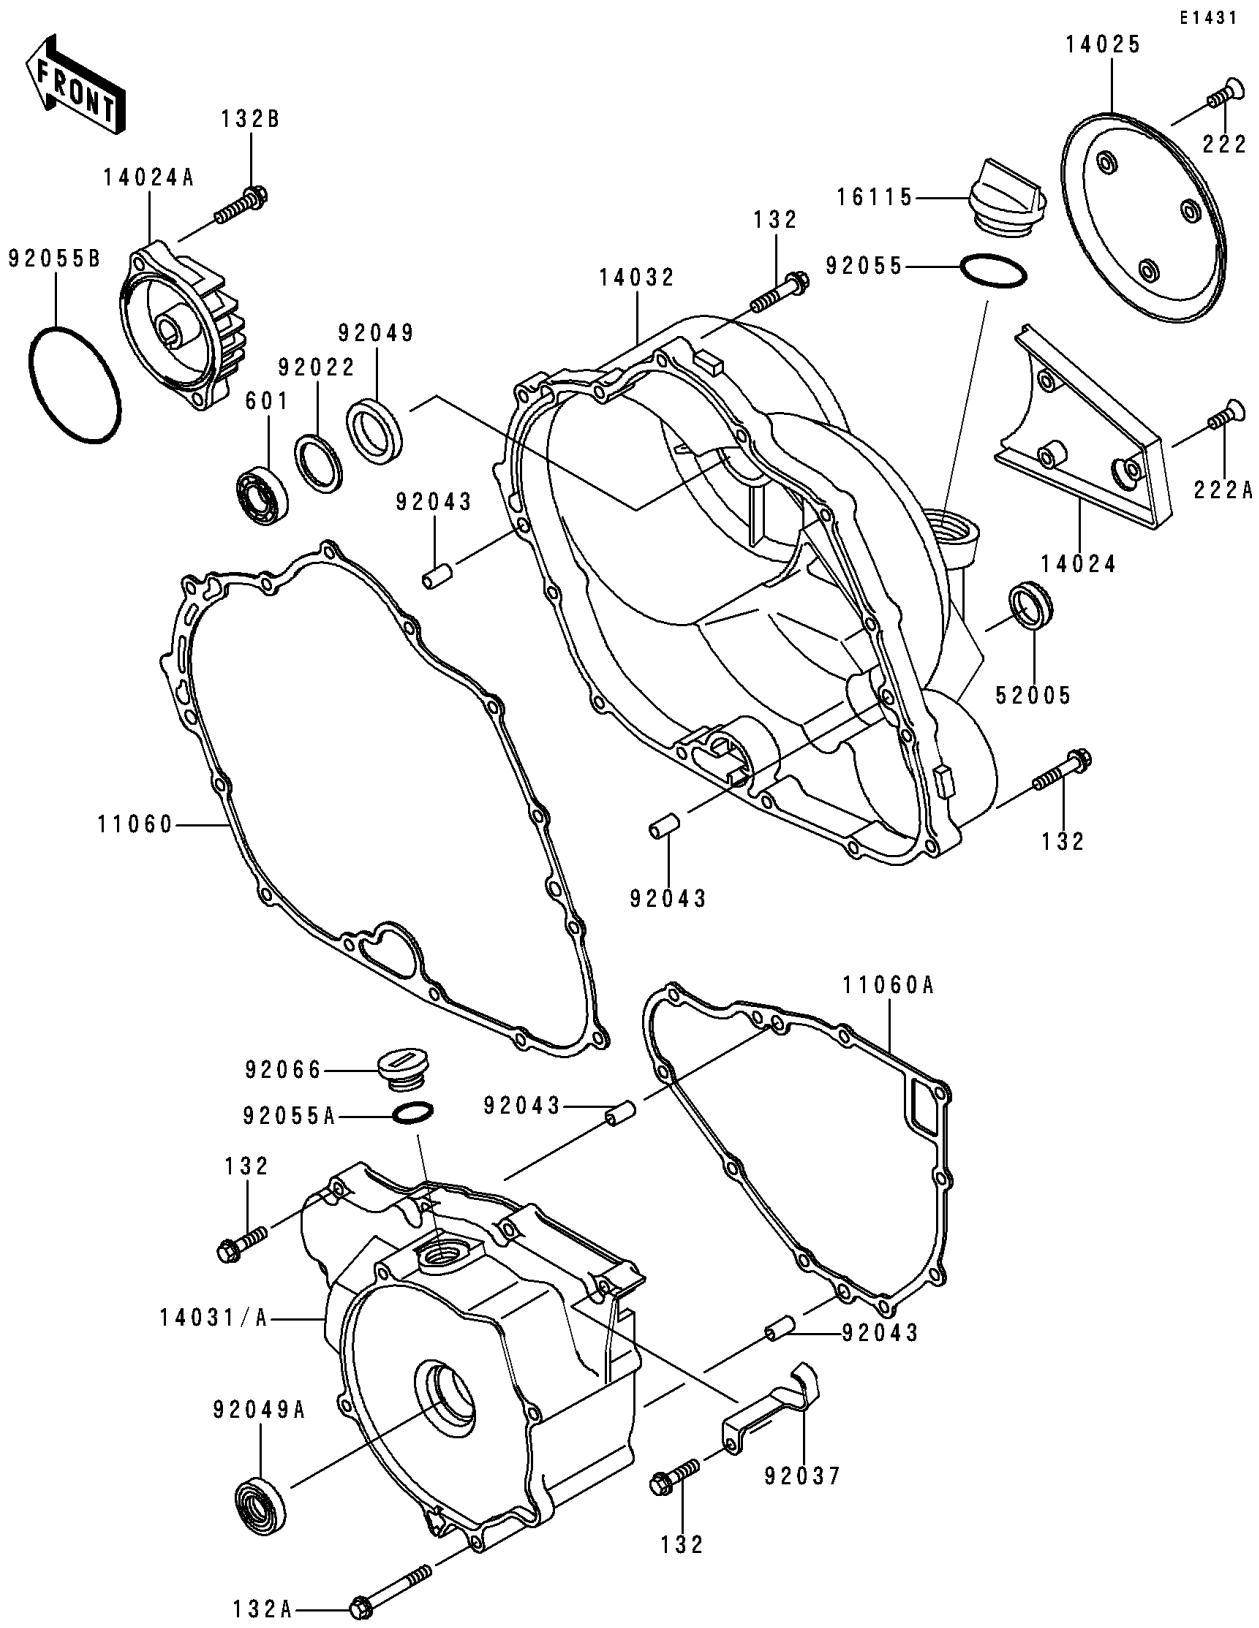

# 1995 Bayou 300 PARTS DIAGRAM

Engine Cover(s)

# 1995 Bayou 300 PARTS LIST

## Engine Cover(s)

ITEM NAME	PART NUMBER	QUANTITY
BOLT-FLANGED-SMALL (Ref # 132)	132J0630	21
BOLT-FLANGED-SMALL (Ref # 132A)	132J0680	1
BOLT-FLANGED-SMALL (Ref # 132B)	132Y0625	2
SCREW-CSK-RD-CROS (Ref # 222)	222C0512	3
SCREW-CSK-RD-CROS (Ref # 222A)	222C0518	3
BEARING-BALL,#6202C3 (Ref # 601)	601B6202	1
GASKET,CLUTCH COVER (Ref # 11060)	11060-1655	1
GASKET,GENERATOR COVER (Ref # 11060A)	11060-1656	1
COVER,RELEASE ADJUSTER (Ref # 14024)	14024-1061	1
COVER,OIL FILTER (Ref # 14024A)	14024-1062	1
COVER (Ref # 14025)	14025-1807	1
COVER-GENERATOR (Ref # 14031)	14031-1318	1
COVER-CLUTCH (Ref # 14032)	14032-1429	1
CAP-OIL FILLER (Ref # 16115)	16115-1009	1
GAUGE,OIL LEVEL (Ref # 52005)	52005-1009	1
WASHER,25.3X33X1 (Ref # 92022)	92022-1109	1
CLAMP (Ref # 92037)	92037-1872	1
PIN,6.2X8X14 (Ref # 92043)	92043-1263	4
SEAL-OIL,SCY 15X30X7 (Ref # 92049)	92049-1158	1
SEAL-OIL,TC25356 (Ref # 92049A)	92049-1317	1
RING-O,31.5X2.6 (Ref # 92055)	92055-049	1
RING-O (Ref # 92055A)	92055-1146	1
RING-O,63.6X2.4 (Ref # 92055B)	92055-1433	1
PLUG,COVER (Ref # 92066)	92066-1163	1