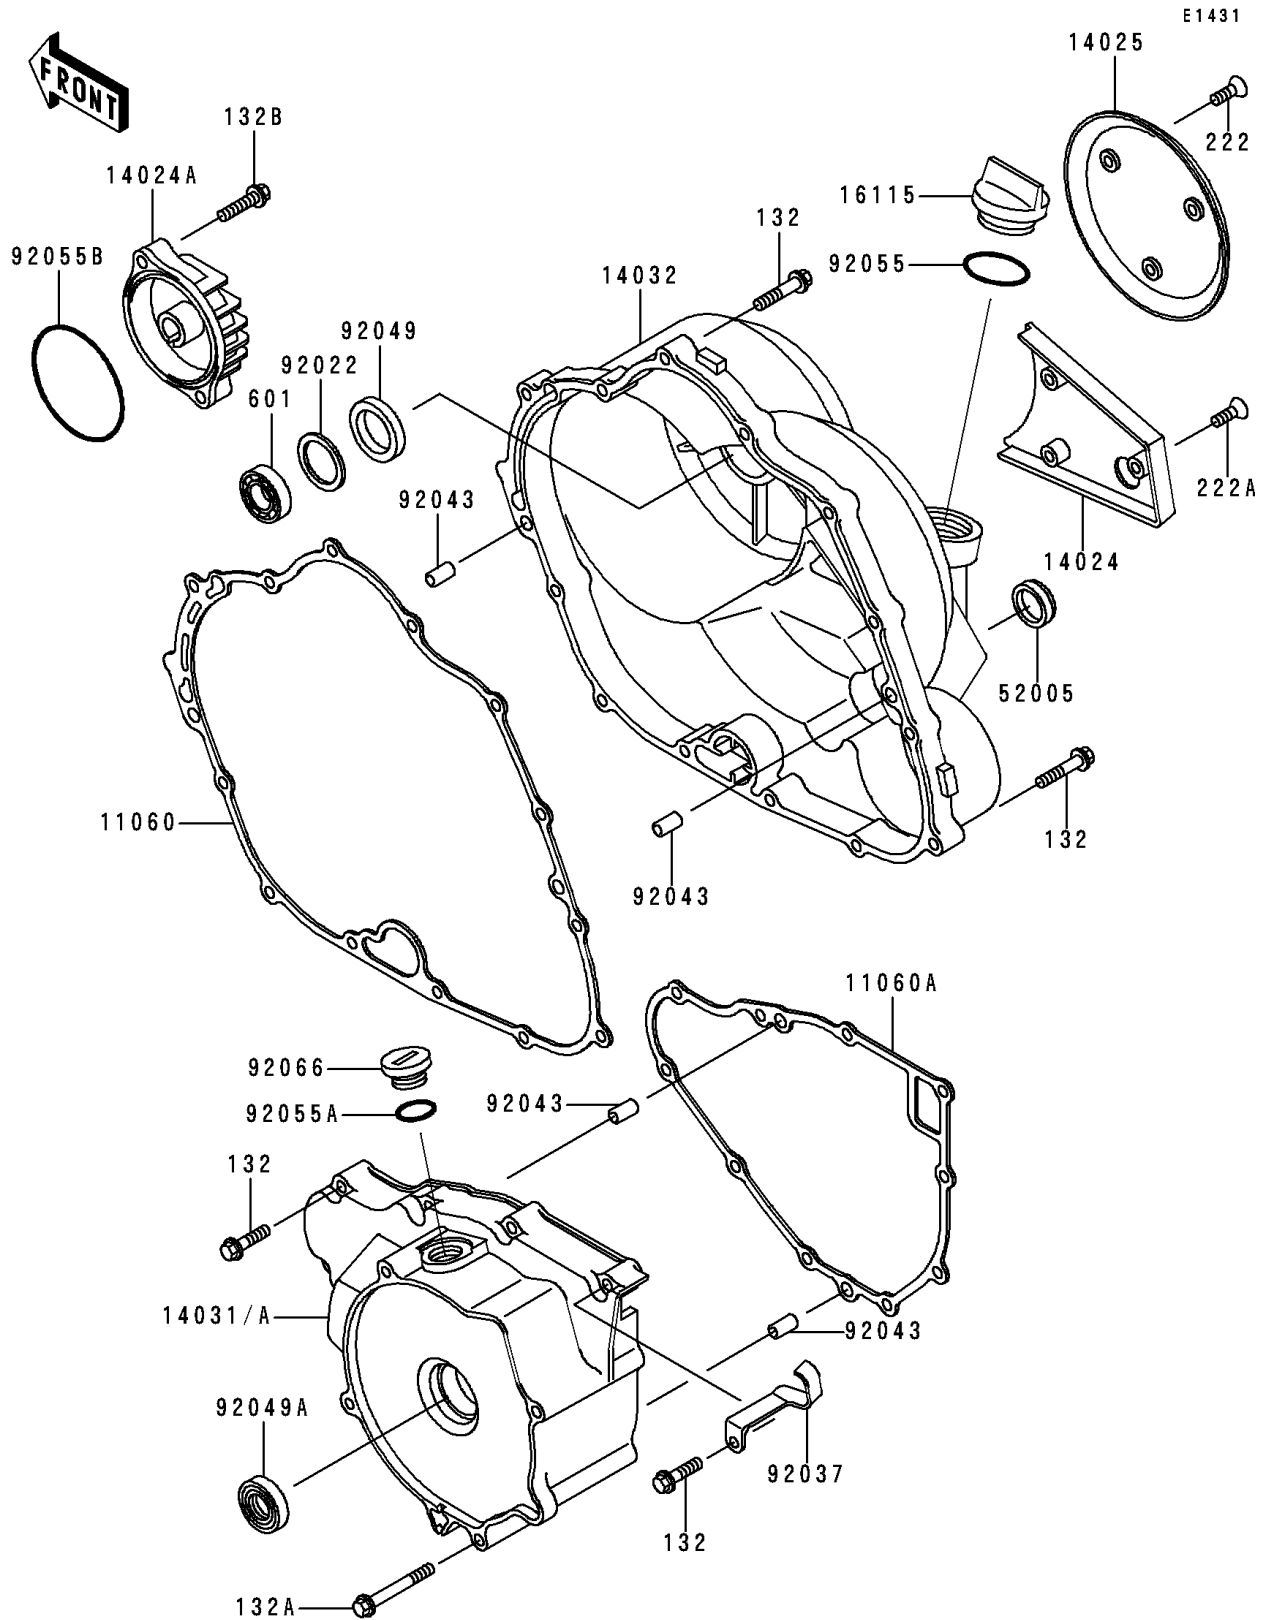

# 1996 Bayou 300 PARTS DIAGRAM

Engine Cover(s)

# 1996 Bayou 300 PARTS LIST

## Engine Cover(s)

ITEM NAME	PART NUMBER	QUANTITY
BOLT-FLANGED-SMALL (Ref # 132)	132J0630	21
BOLT-FLANGED-SMALL (Ref # 132A)	132J0680	1
BOLT-FLANGED-SMALL (Ref # 132B)	132Y0625	2
SCREW-CSK-RD-CROS (Ref # 222)	222C0512	3
SCREW-CSK-RD-CROS (Ref # 222A)	222C0518	3
BEARING-BALL,#6202C3 (Ref # 601)	601B6202	1
GASKET,CLUTCH COVER (Ref # 11060)	11060-1655	1
GASKET,GENERATOR COVER (Ref # 11060A)	11060-1656	1
COVER,RELEASE ADJUSTER (Ref # 14024)	14024-1061	1
COVER,OIL FILTER (Ref # 14024A)	14024-1062	1
COVER (Ref # 14025)	14025-1807	1
COVER-GENERATOR (Ref # 14031A)	14031-1324	1
COVER-CLUTCH (Ref # 14032)	14032-1429	1
CAP-OIL FILLER (Ref # 16115)	16115-1009	1
GAUGE,OIL LEVEL (Ref # 52005)	52005-1009	1
WASHER,25.3X33X1 (Ref # 92022)	92022-1109	1
CLAMP (Ref # 92037)	92037-1872	1
PIN,6.2X8X14 (Ref # 92043)	92043-1263	4
SEAL-OIL,SCY 15X30X7 (Ref # 92049)	92049-1158	1
SEAL-OIL,TC25356 (Ref # 92049A)	92049-1317	1
RING-O,31.5X2.6 (Ref # 92055)	92055-049	1
RING-O (Ref # 92055A)	92055-1146	1
RING-O,63.6X2.4 (Ref # 92055B)	92055-1433	1
PLUG,COVER (Ref # 92066)	92066-1163	1