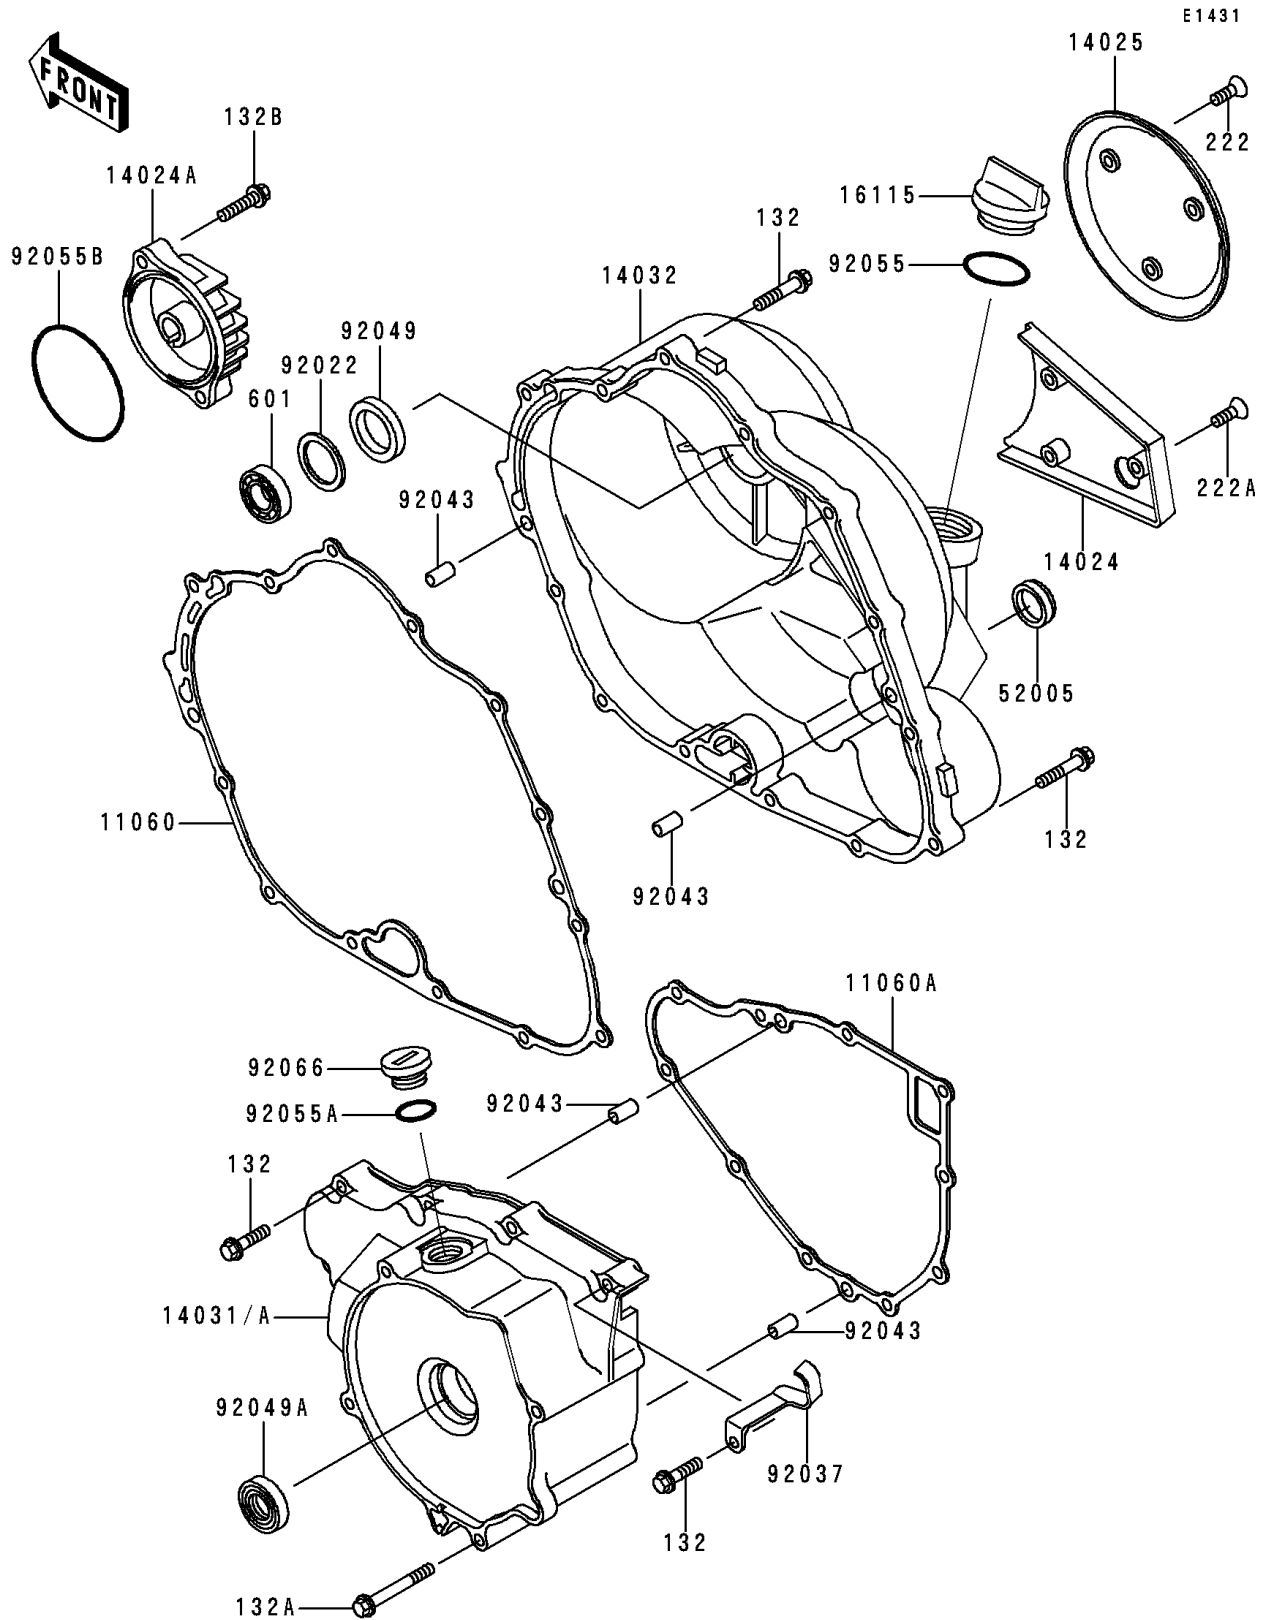

1996 Bayou 300 PARTS DIAGRAM

Engine Cover(s)

1996 Bayou 300 PARTS LIST

Engine Cover(s)

ITEM NAME	PART NUMBER	QUANTITY
BOLT-FLANGED-SMALL (Ref # 132)	132J0630	21
BOLT-FLANGED-SMALL (Ref # 132A)	132J0680	1
BOLT-FLANGED-SMALL (Ref # 132B)	132Y0625	2
SCREW-CSK-RD-CROS (Ref # 222)	222C0512	3
SCREW-CSK-RD-CROS (Ref # 222A)	222C0518	3
BEARING-BALL,#6202C3 (Ref # 601)	601B6202	1
GASKET,CLUTCH COVER (Ref # 11060)	11060-1655	1
GASKET,GENERATOR COVER (Ref # 11060A)	11060-1656	1
COVER,RELEASE ADJUSTER (Ref # 14024)	14024-1061	1
COVER,OIL FILTER (Ref # 14024A)	14024-1062	1
COVER (Ref # 14025)	14025-1807	1
COVER-GENERATOR (Ref # 14031A)	14031-1324	1
COVER-CLUTCH (Ref # 14032)	14032-1429	1
CAP-OIL FILLER (Ref # 16115)	16115-1009	1
GAUGE,OIL LEVEL (Ref # 52005)	52005-1009	1
WASHER,25.3X33X1 (Ref # 92022)	92022-1109	1
CLAMP (Ref # 92037)	92037-1872	1
PIN,6.2X8X14 (Ref # 92043)	92043-1263	4
SEAL-OIL,SCY 15X30X7 (Ref # 92049)	92049-1158	1
SEAL-OIL,TC25356 (Ref # 92049A)	92049-1317	1
RING-O,31.5X2.6 (Ref # 92055)	92055-049	1
RING-O (Ref # 92055A)	92055-1146	1
RING-O,63.6X2.4 (Ref # 92055B)	92055-1433	1
PLUG,COVER (Ref # 92066)	92066-1163	1