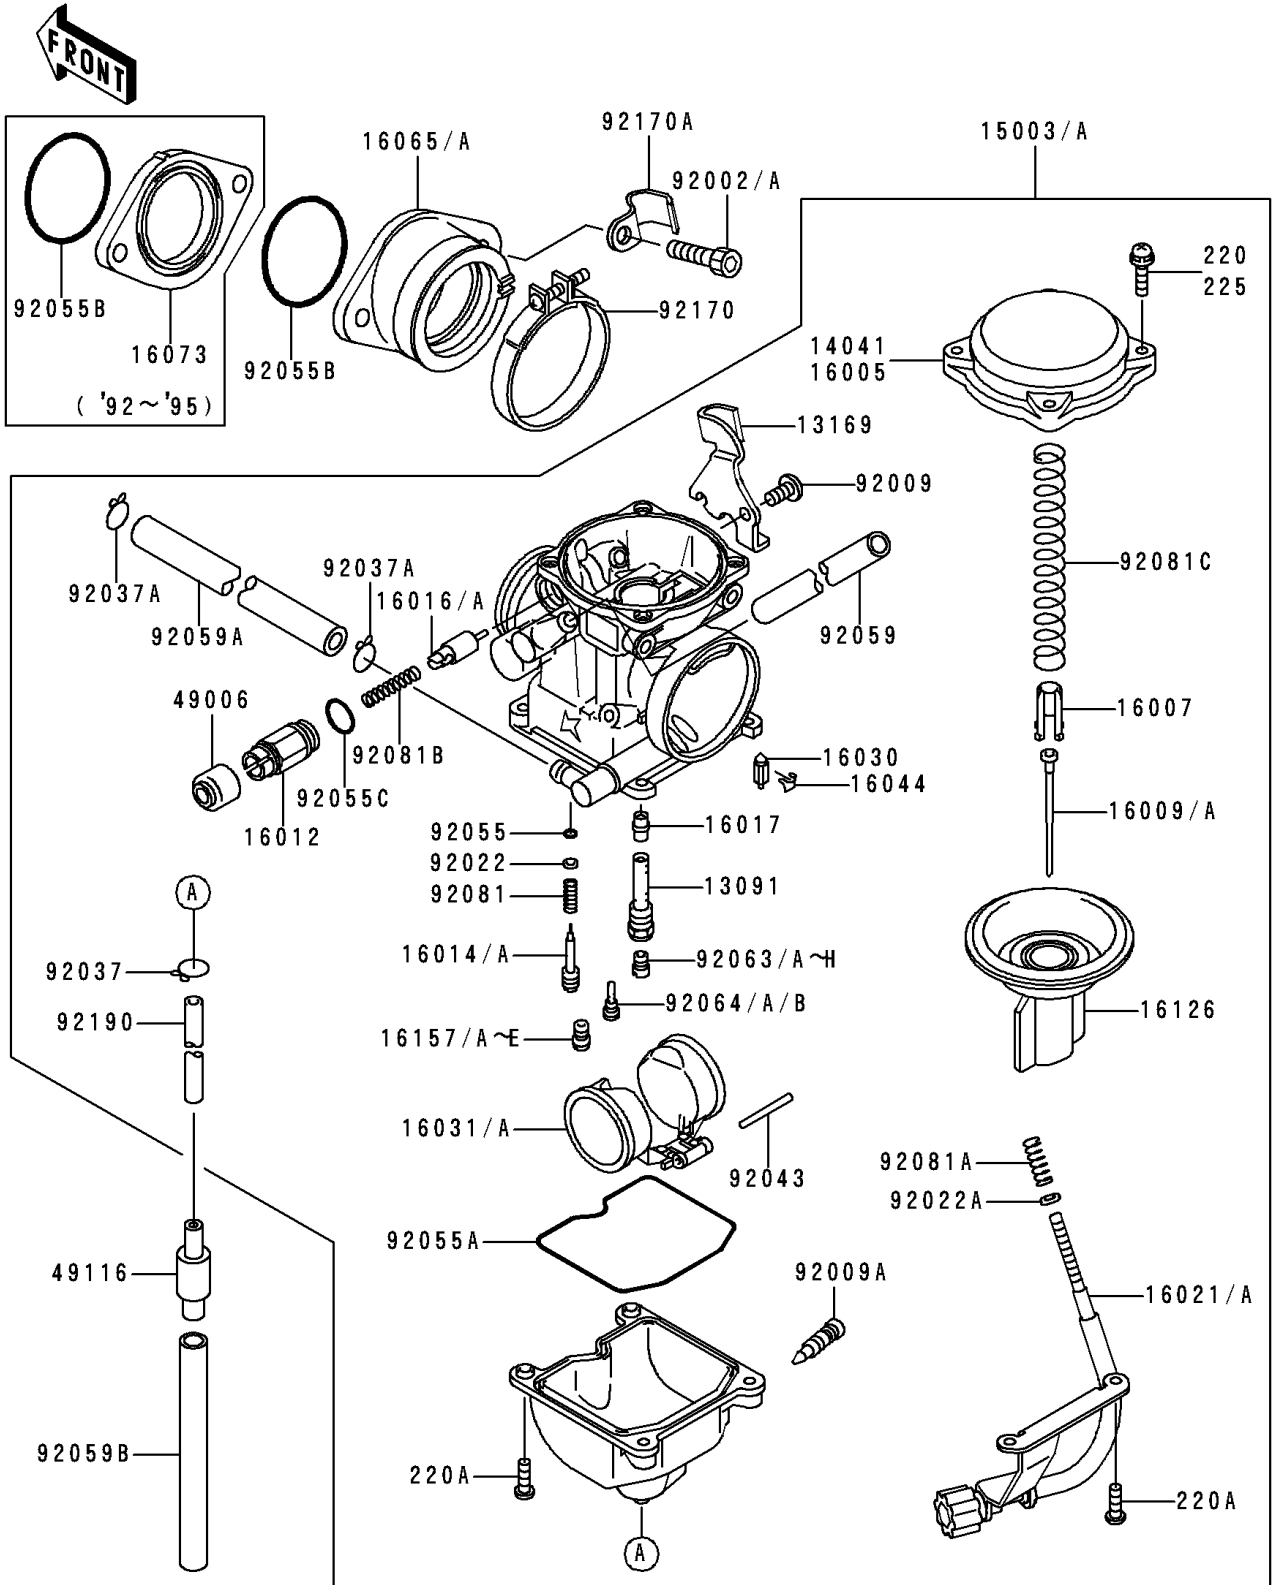

1992 Bayou 300 PARTS DIAGRAM

Carburetor

E1611