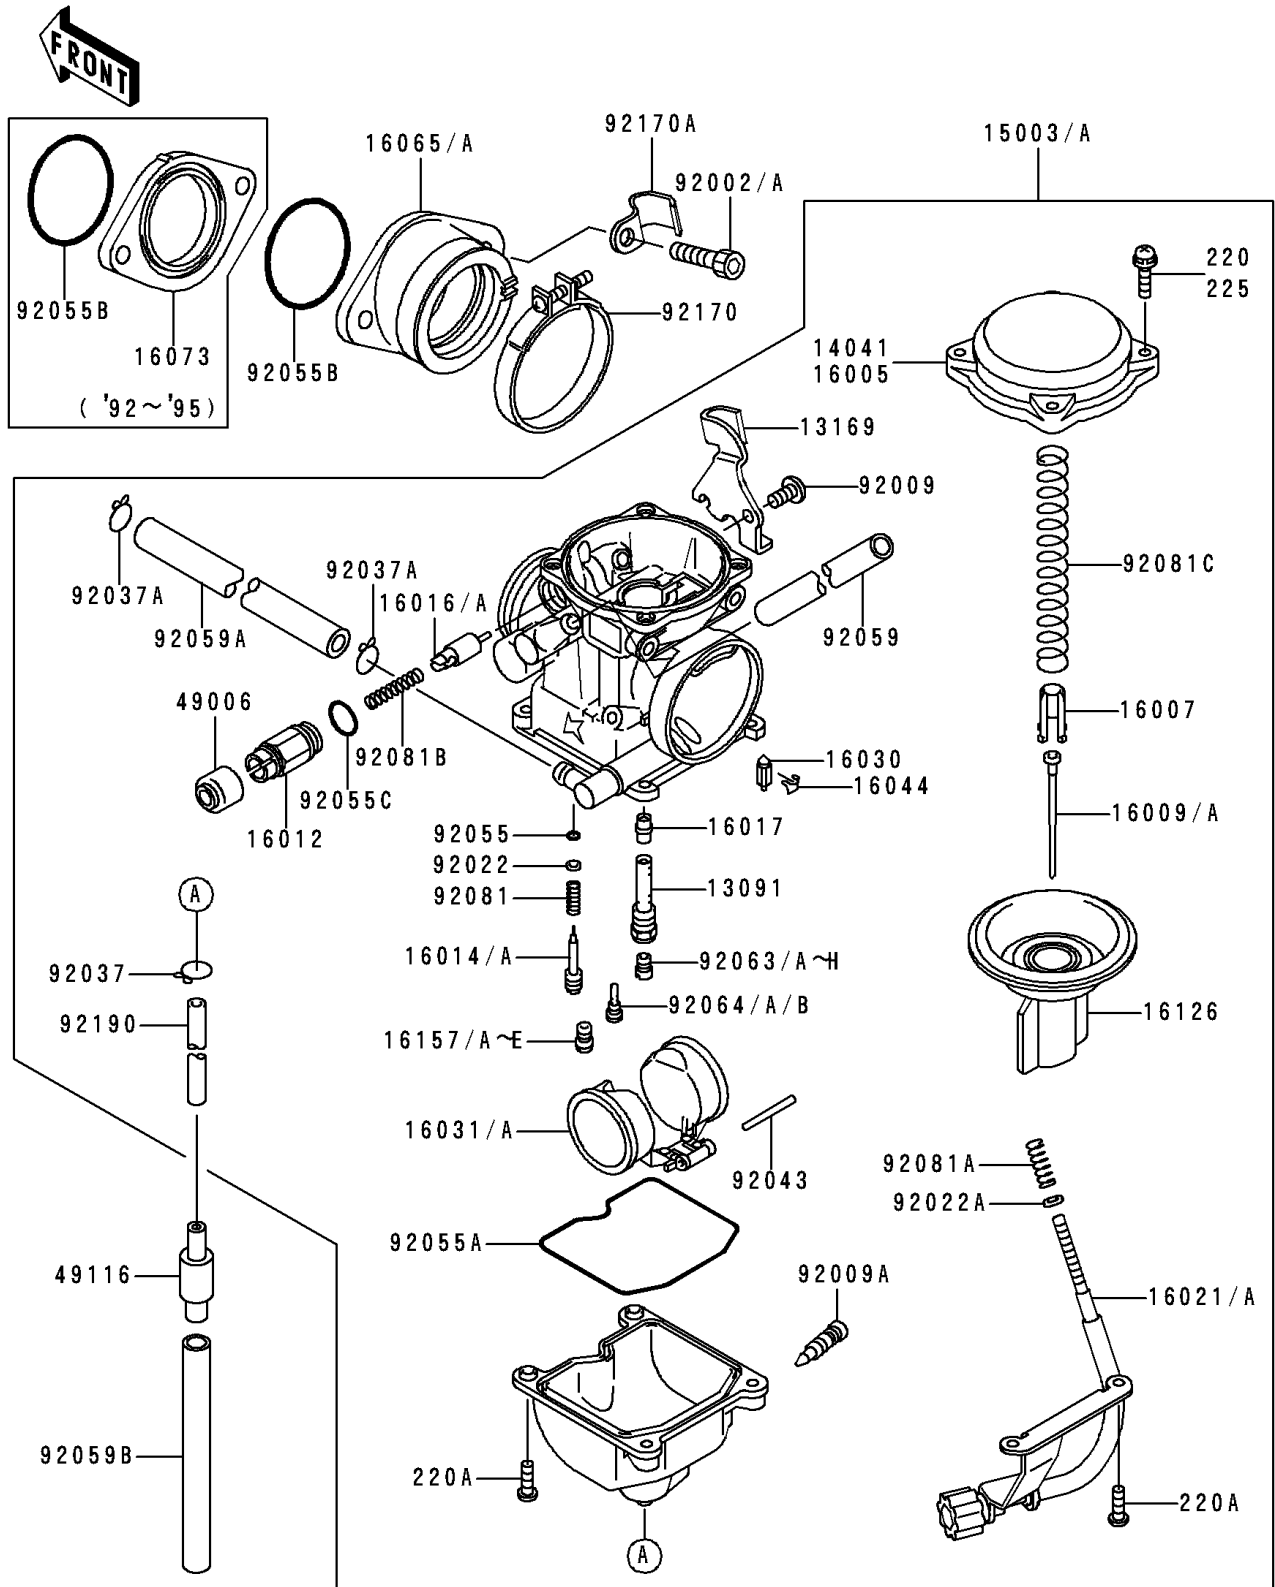

1994 Bayou 300 PARTS DIAGRAM

Carburetor

E1611