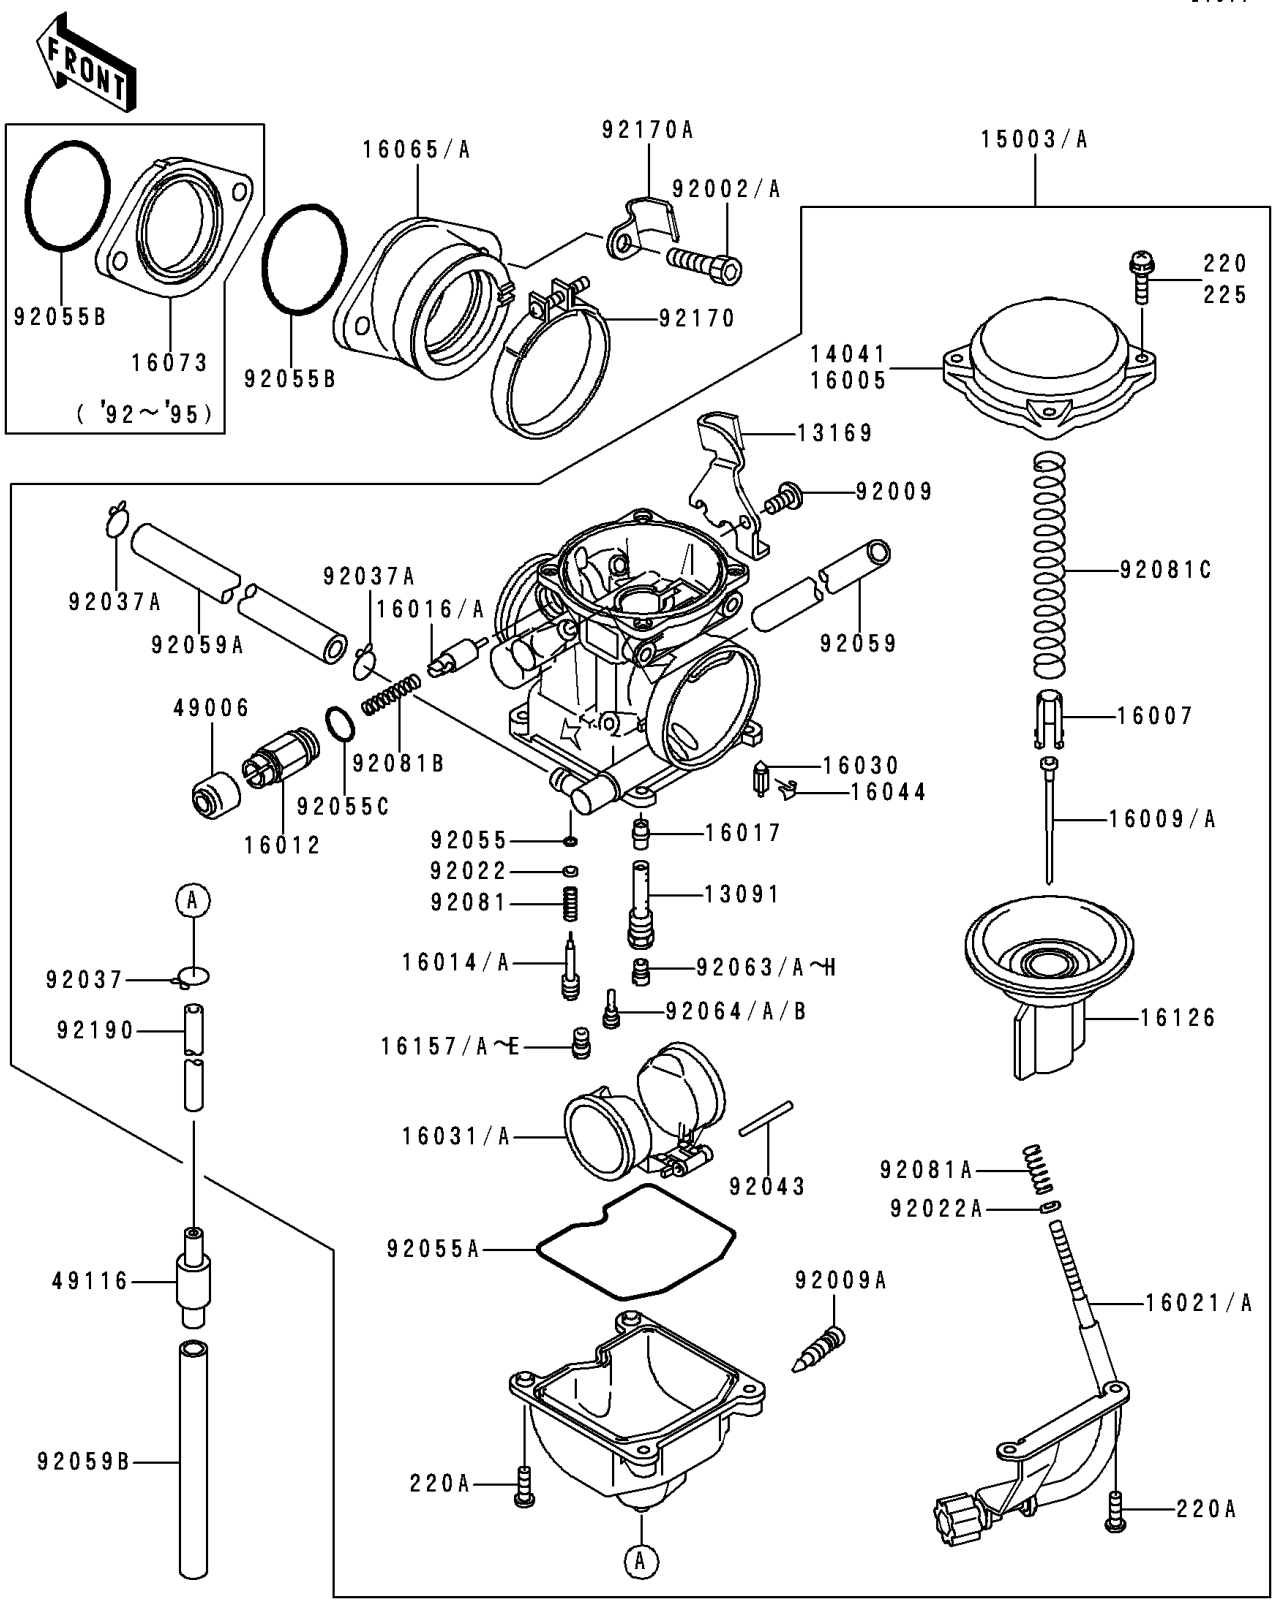

1996 Bayou 300 PARTS DIAGRAM

Carburetor

E1611

1996 Bayou 300 PARTS LIST

Carburetor

ITEM NAME	PART NUMBER	QUANTITY
HOLDER,NEEDLE JET (Ref # 13091)	13091-1259	1
PLATE,THROTTLE CABLE (Ref # 13169)	13169-1197	1
TOP-CHAMBER,MIXING,INSIDE (Ref # 14041)	14041-1077	1
CARBURETOR-ASSY (Ref # 15003A)	15003-1212	1
SEAT-SPRING,THROTTLE VALVE (Ref # 16007)	16007-1120	1
NEEDLE-JET,N74T (Ref # 16009A)	16009-1874	1
CAP-STARTER PLUNGER (Ref # 16012)	16012-1055	1
SCREW-PILOT AIR (Ref # 16014A)	16014-1081	1
PLUNGER,STARTER (Ref # 16016A)	16016-1101	1
JET-NEEDLE,#6 (Ref # 16017)	16017-1270	1
SCREW-THROTTLE STOP (Ref # 16021A)	16021-1175	1
VALVE-FLOAT (Ref # 16030)	16030-1007	1
FLOAT (Ref # 16031A)	16031-1077	1
CLAMP,FLOAT VALVE (Ref # 16044)	16044-007	1
HOLDER-CARBURETOR (Ref # 16065A)	16065-1301	1
VALVE,VACUUM (Ref # 16126)	16126-1199	1
JET-STARTER,#65 (Ref # 16157C)	16157-1063	1
JET-STARTER,#68 (Ref # 16157D)	16157-1064	1
JET-STARTER,#70 (Ref # 16157E)	16157-1065	1
BOOT,STARTER PLUNGER (Ref # 49006)	49006-1165	1
VALVE-ASSY (Ref # 49116)	49116-1126	1
BOLT,6X16 (Ref # 92002A)	92002-1143	2
SCREW,5X10 (Ref # 92009)	92009-1365	1
SCREW,DRAIN,M6X0.75 (Ref # 92009A)	92009-1551	1
WASHER,PLAIN (Ref # 92022)	92022-1003	1
WASHER,PLAIN,STOP SPRING (Ref # 92022A)	92022-1480	1
CLAMP,TUBE (Ref # 92037)	92037-1201	1
CLAMP,TUBE (Ref # 92037A)	92037-1531	2
PIN,FLOAT (Ref # 92043)	92043-1207	1