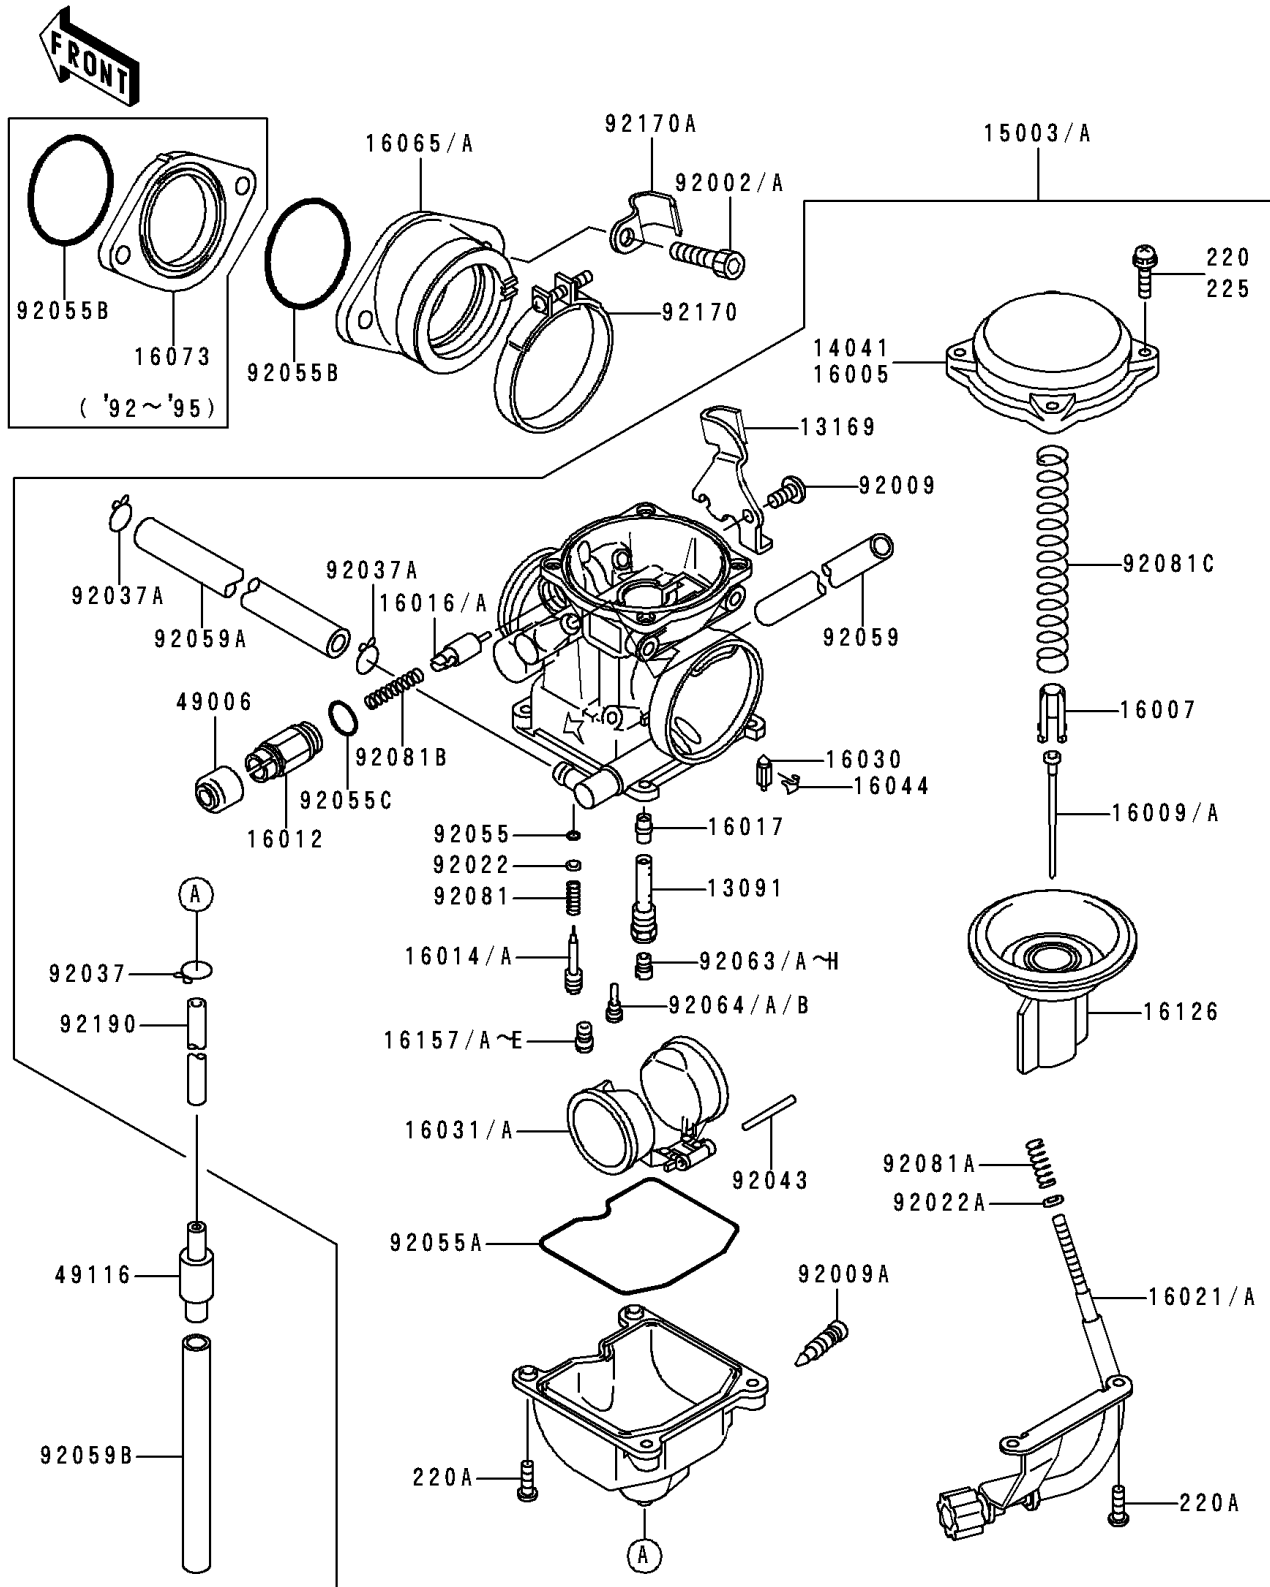

1996 Bayou 300 PARTS DIAGRAM

Carburetor

E1611

1996 Bayou 300 PARTS LIST

Carburetor

ITEM NAME	PART NUMBER	QUANTITY
HOLDER,NEEDLE JET (Ref # 13091)	13091-1259	1
PLATE,THROTTLE CABLE (Ref # 13169)	13169-1197	1
TOP-CHAMBER,MIXING,INSIDE (Ref # 14041)	14041-1077	1
CARBURETOR-ASSY (Ref # 15003A)	15003-1212	1
SEAT-SPRING,THROTTLE VALVE (Ref # 16007)	16007-1120	1
NEEDLE-JET,N74T (Ref # 16009A)	16009-1874	1
CAP-STARTER PLUNGER (Ref # 16012)	16012-1055	1
SCREW-PILOT AIR (Ref # 16014A)	16014-1081	1
PLUNGER,STARTER (Ref # 16016A)	16016-1101	1
JET-NEEDLE,#6 (Ref # 16017)	16017-1270	1
SCREW-THROTTLE STOP (Ref # 16021A)	16021-1175	1
VALVE-FLOAT (Ref # 16030)	16030-1007	1
FLOAT (Ref # 16031A)	16031-1077	1
CLAMP,FLOAT VALVE (Ref # 16044)	16044-007	1
HOLDER-CARBURETOR (Ref # 16065A)	16065-1301	1
VALVE,VACUUM (Ref # 16126)	16126-1199	1
JET-STARTER,#65 (Ref # 16157C)	16157-1063	1
JET-STARTER,#68 (Ref # 16157D)	16157-1064	1
JET-STARTER,#70 (Ref # 16157E)	16157-1065	1
BOOT,STARTER PLUNGER (Ref # 49006)	49006-1165	1
VALVE-ASSY (Ref # 49116)	49116-1126	1
BOLT,6X16 (Ref # 92002A)	92002-1143	2
SCREW,5X10 (Ref # 92009)	92009-1365	1
SCREW,DRAIN,M6X0.75 (Ref # 92009A)	92009-1551	1
WASHER,PLAIN (Ref # 92022)	92022-1003	1
WASHER,PLAIN,STOP SPRING (Ref # 92022A)	92022-1480	1
CLAMP,TUBE (Ref # 92037)	92037-1201	1
CLAMP,TUBE (Ref # 92037A)	92037-1531	2
PIN,FLOAT (Ref # 92043)	92043-1207	1