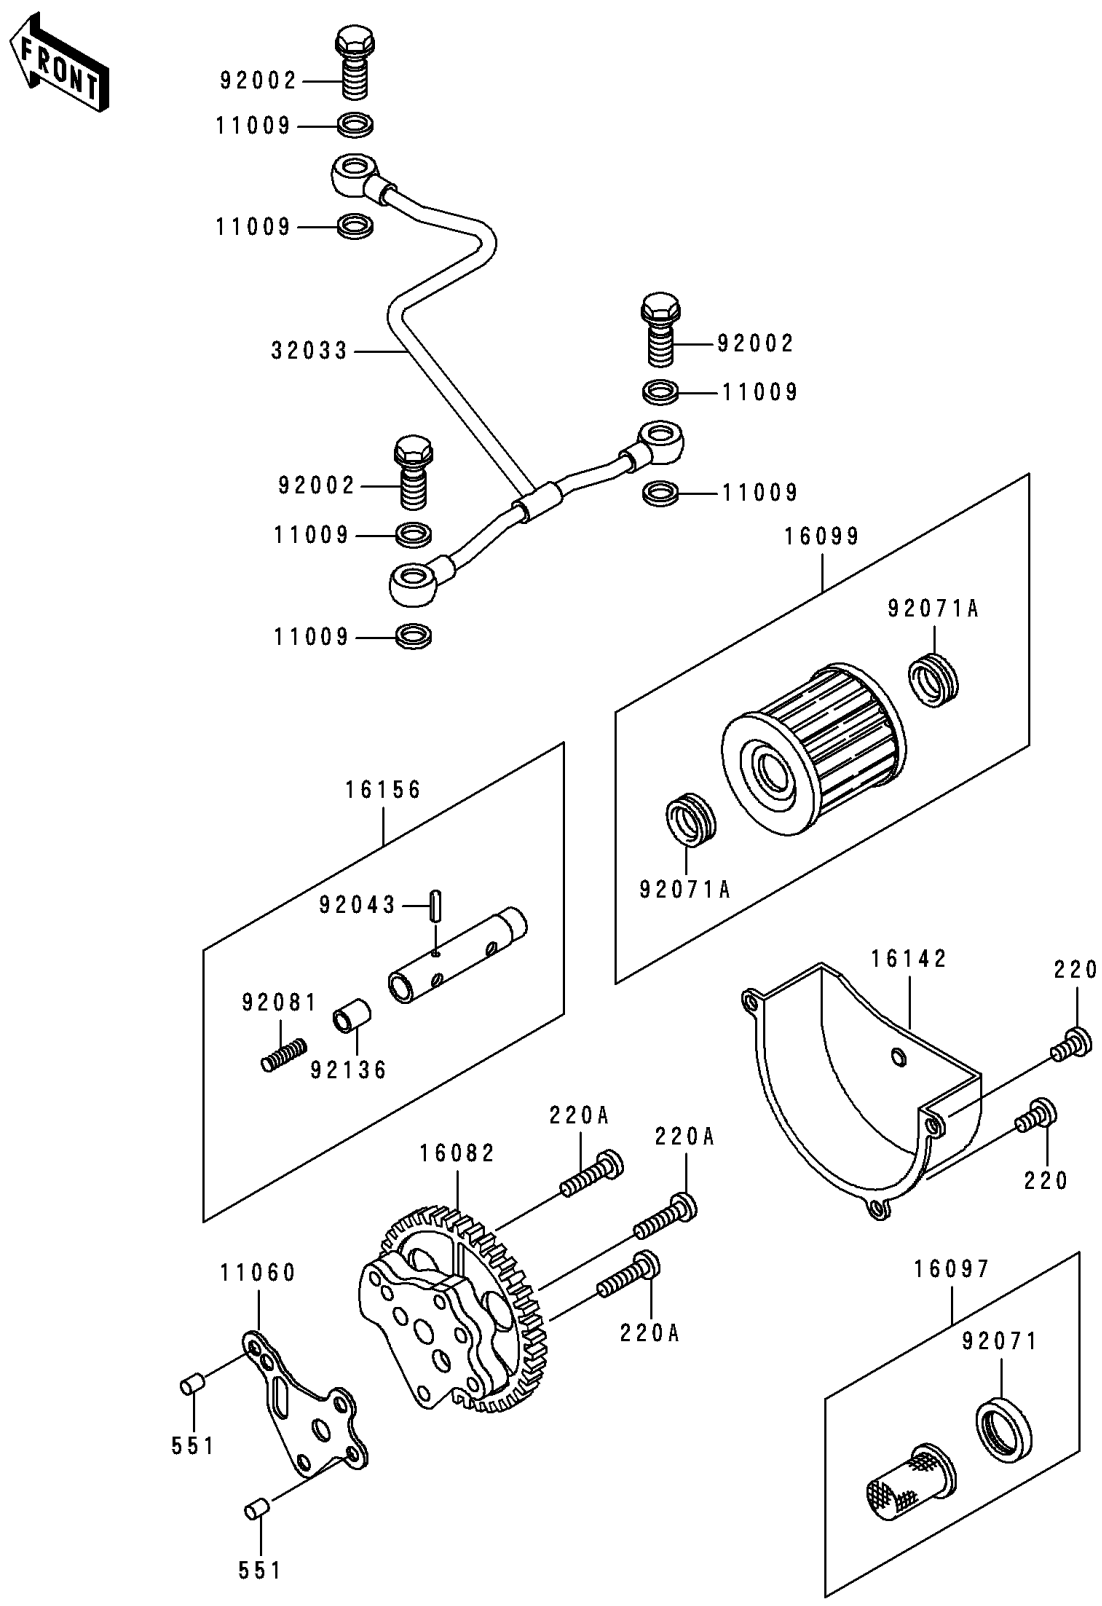

1994 Bayou 300 PARTS DIAGRAM

Oil Pump/Oil Filter

E1710

1994 Bayou 300 PARTS LIST

Oil Pump/Oil Filter

| ITEM NAME | PART NUMBER | QUANTITY |
|-----------|-------------|----------|
|-----------|-------------|----------|