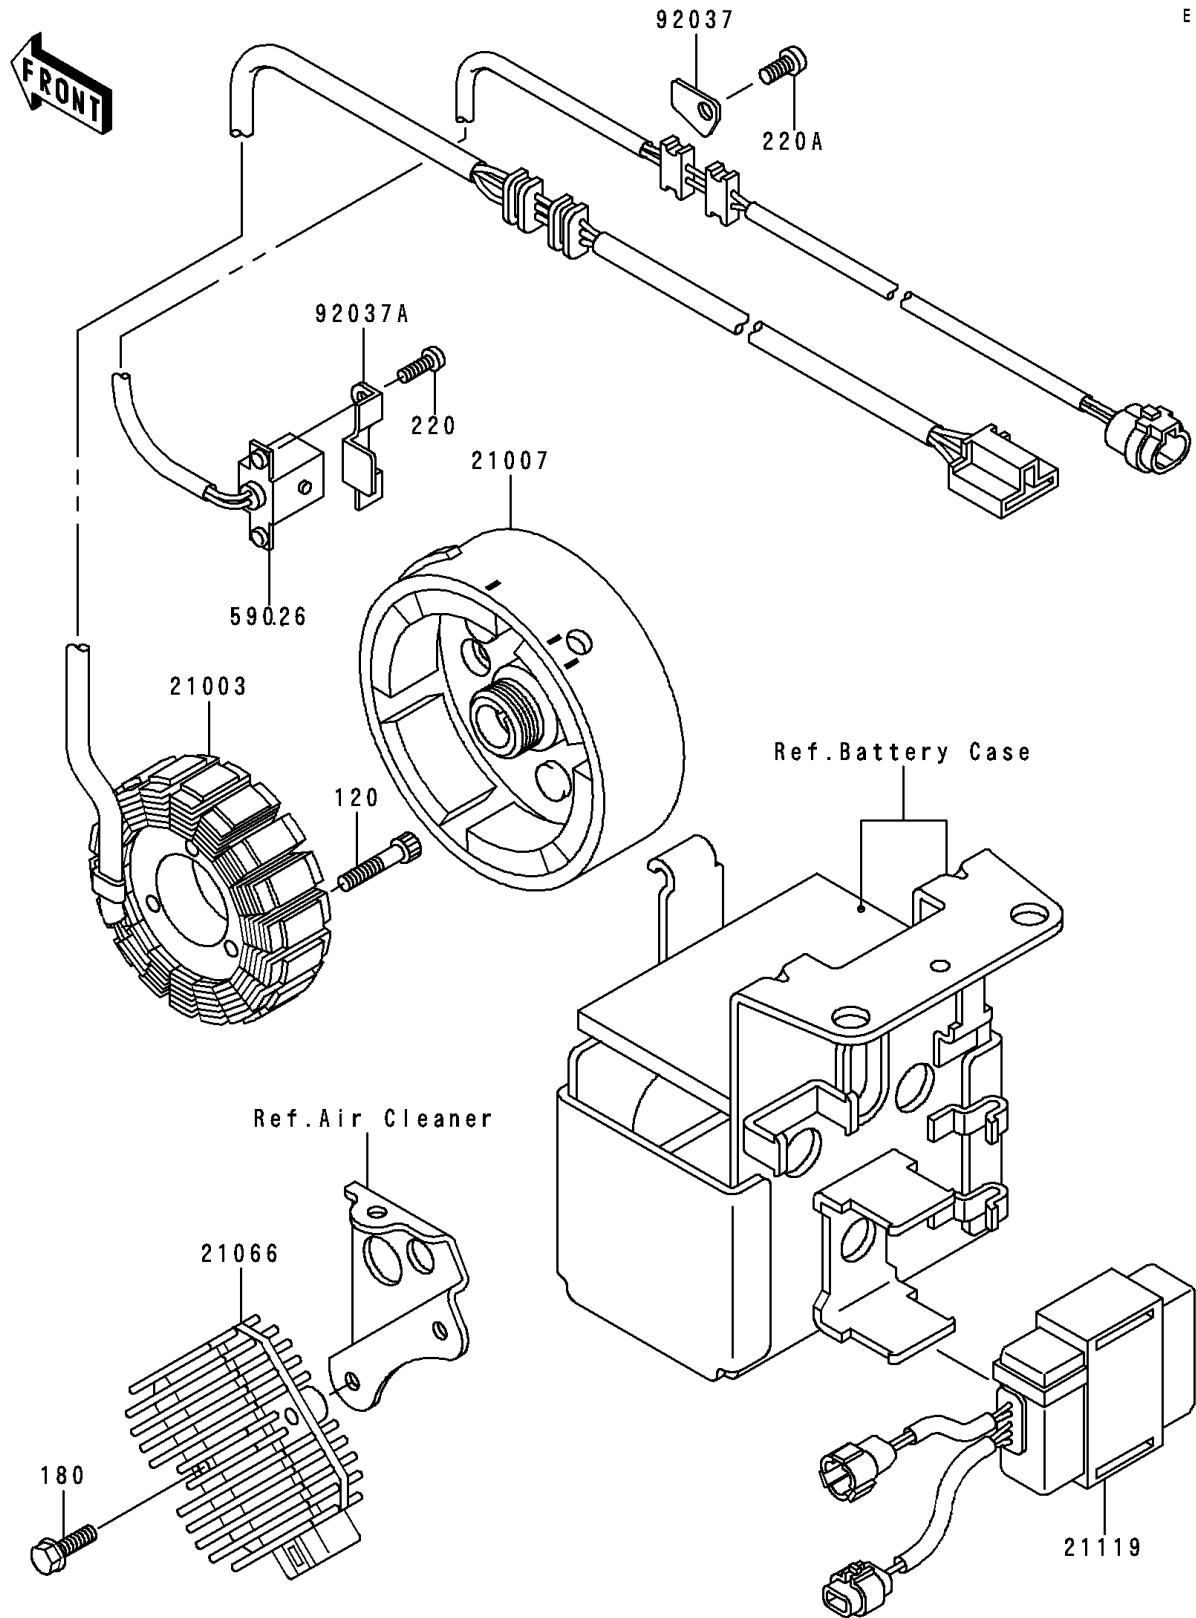

1992 Bayou 300 PARTS DIAGRAM

Generator

E1810

1992 Bayou 300 PARTS LIST

Generator

ITEM NAME	PART NUMBER	QUANTITY
BOLT-SOCKET,6X30 (Ref # 120)	120P0630	3
BOLT-UPSET-WS (Ref # 180)	180D0620	2
SCREW-PAN-CROS (Ref # 220)	220B0514	2
SCREW-PAN-CROS,6X12 (Ref # 220A)	220B0612	1
STATOR (Ref # 21003)	21003-1276	1
ROTOR (Ref # 21007)	21007-1179	1
REGULATOR-VOLTAGE (Ref # 21066)	21066-1089	1
IGNITER (Ref # 21119)	21119-1369	1
COIL-PULSING (Ref # 59026)	59026-1092	1
CLAMP,WIRING HARNESS (Ref # 92037)	92037-1656	1
CLAMP (Ref # 92037A)	92037-1987	1