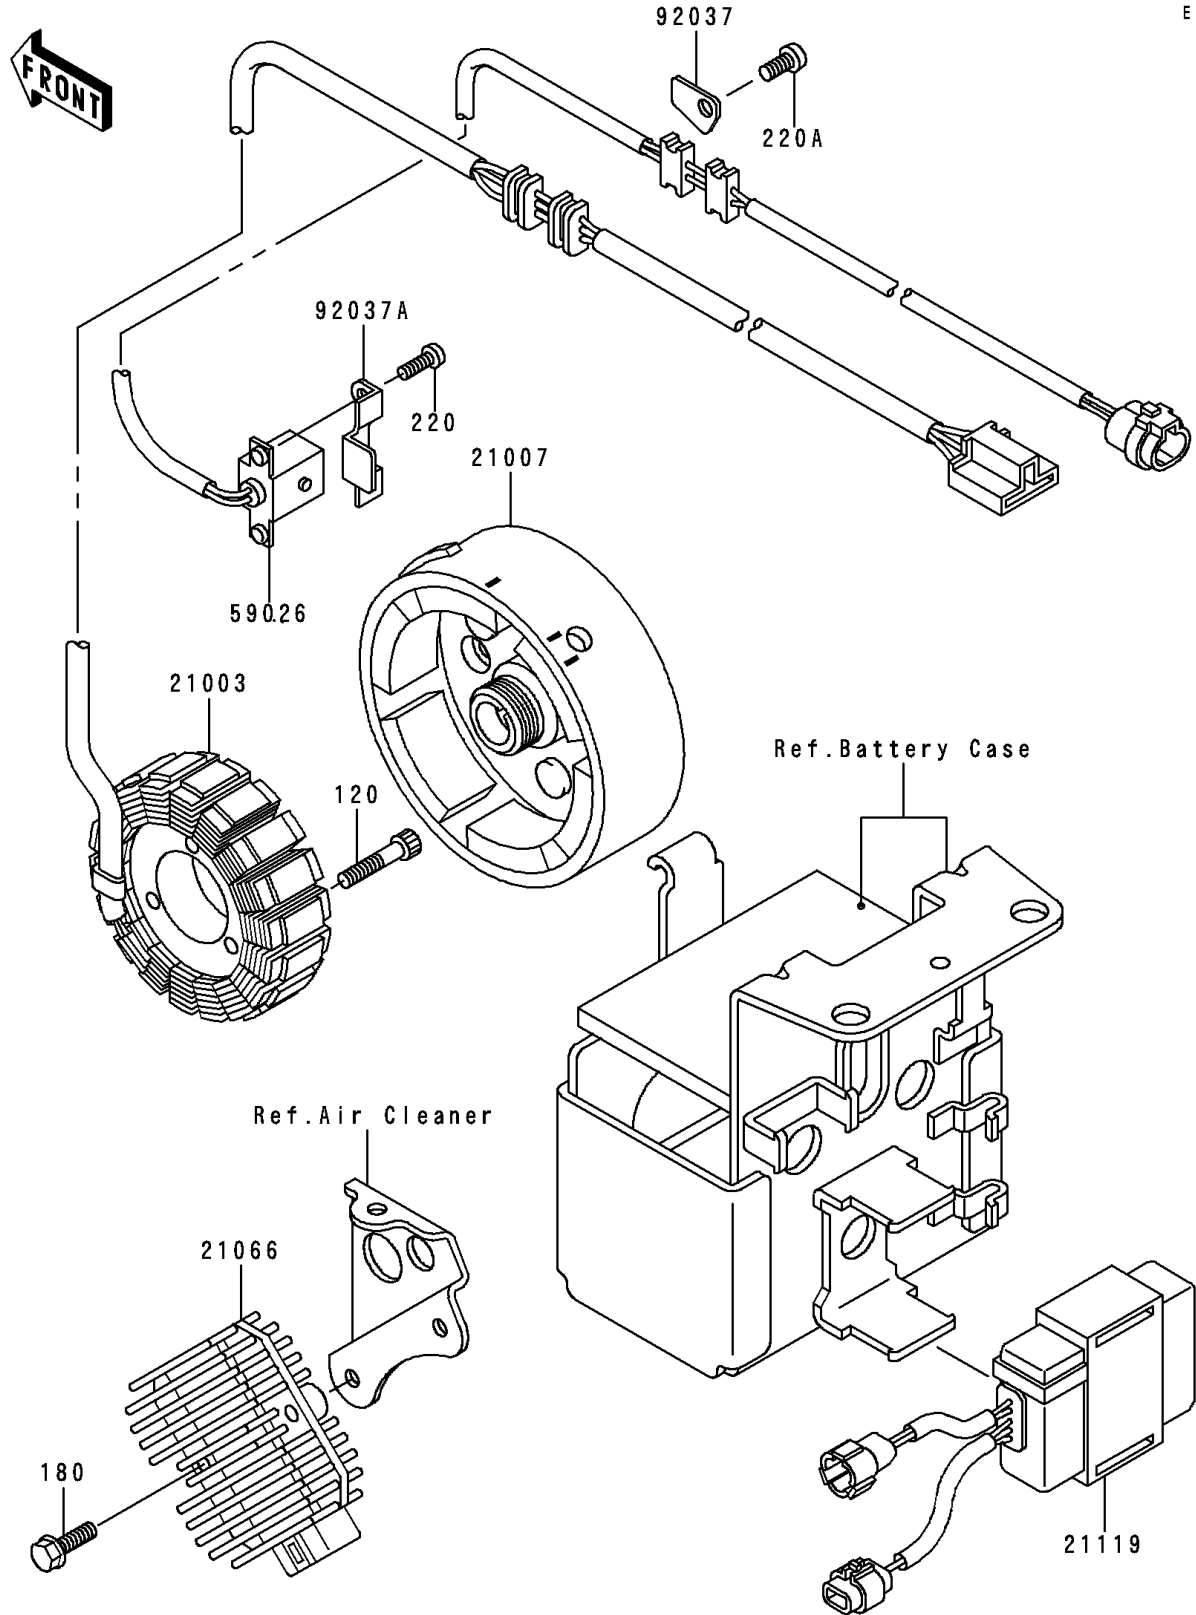

# 1995 Bayou 300 PARTS DIAGRAM

Generator

E1810

# 1995 Bayou 300 PARTS LIST

## Generator

ITEM NAME	PART NUMBER	QUANTITY
BOLT-SOCKET,6X30 (Ref # 120)	120P0630	3
BOLT-UPSET-WS (Ref # 180)	180D0620	2
SCREW-PAN-CROS (Ref # 220)	220B0514	2
SCREW-PAN-CROS,6X12 (Ref # 220A)	220B0612	1
STATOR (Ref # 21003)	21003-1276	1
ROTOR (Ref # 21007)	21007-1179	1
REGULATOR-VOLTAGE (Ref # 21066)	21066-1089	1
IGNITER (Ref # 21119)	21119-1369	1
COIL-PULSING (Ref # 59026)	59026-1092	1
CLAMP,WIRING HARNESS (Ref # 92037)	92037-1656	1
CLAMP (Ref # 92037A)	92037-1987	1