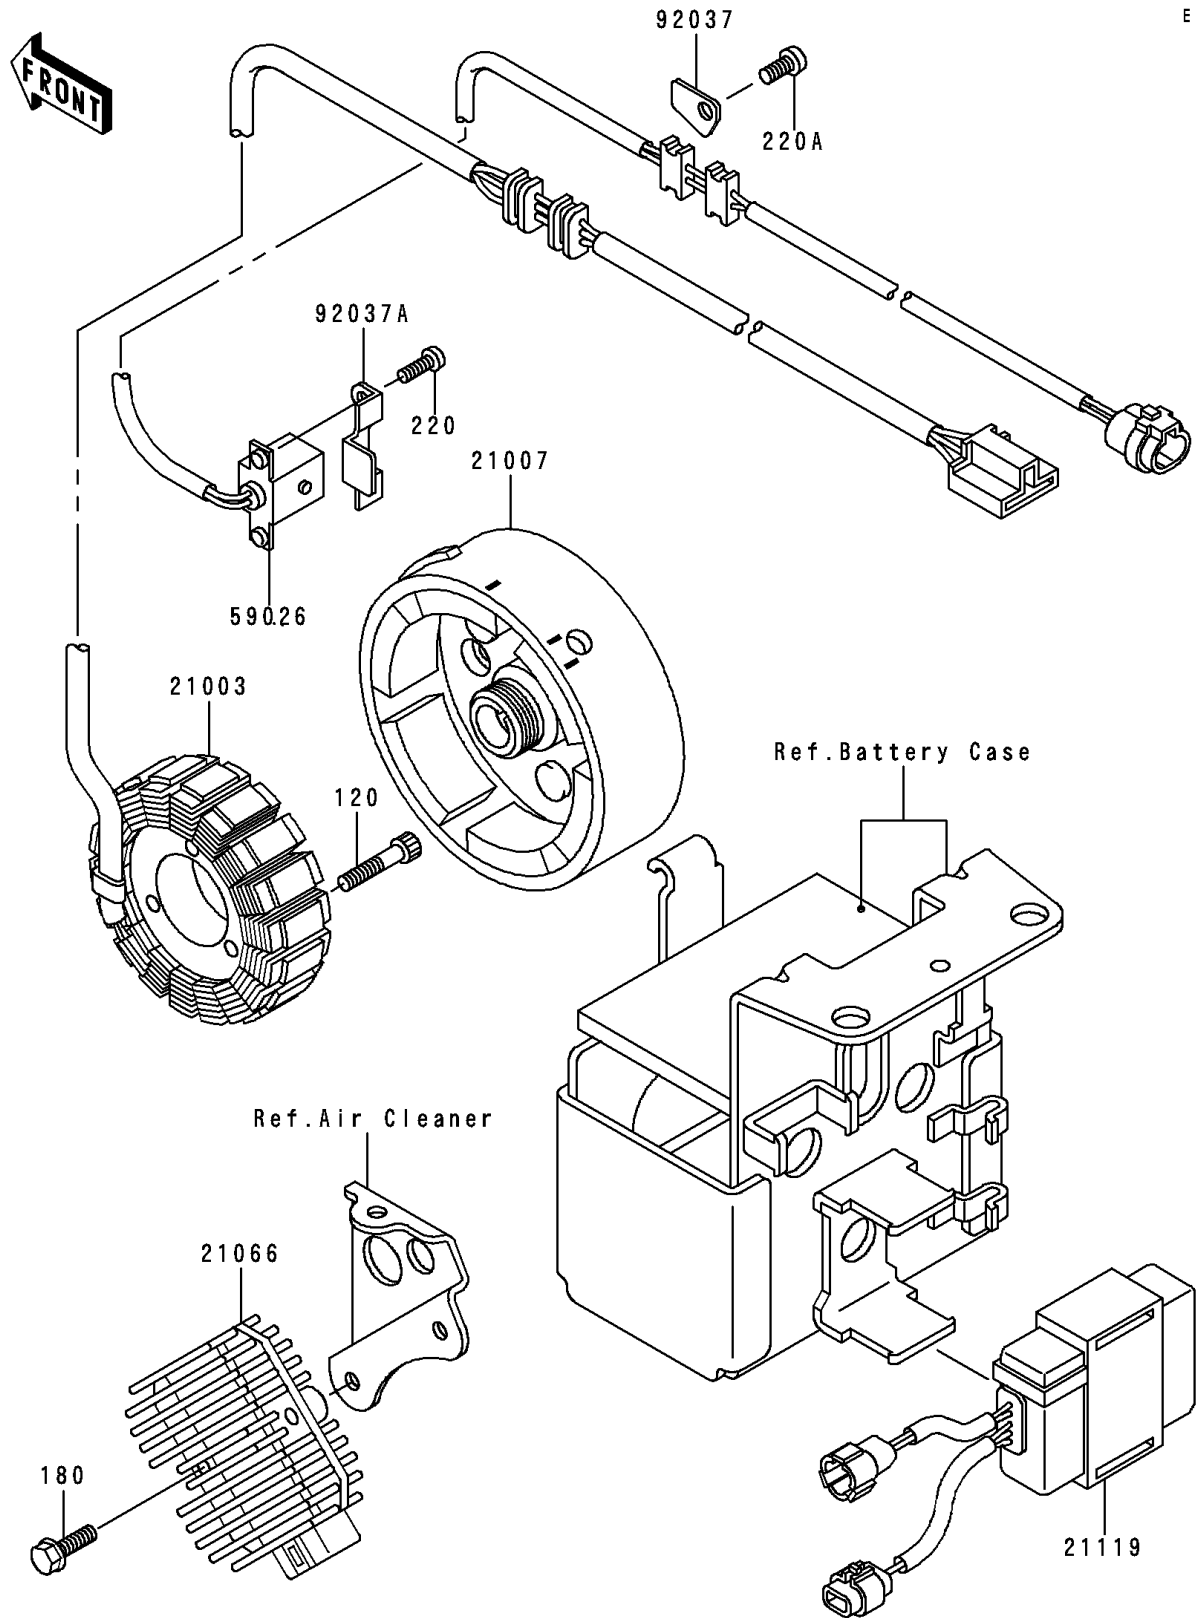

# 1996 Bayou 300 PARTS DIAGRAM

Generator

E1810

# 1996 Bayou 300 PARTS LIST

## Generator

ITEM NAME	PART NUMBER	QUANTITY
BOLT-SOCKET,6X30 (Ref # 120)	120P0630	3
BOLT-UPSET-WS (Ref # 180)	180D0620	2
SCREW-PAN-CROS (Ref # 220)	220B0514	2
SCREW-PAN-CROS,6X12 (Ref # 220A)	220B0612	1
STATOR (Ref # 21003)	21003-1276	1
ROTOR (Ref # 21007)	21007-1179	1
REGULATOR-VOLTAGE (Ref # 21066)	21066-1089	1
IGNITER (Ref # 21119)	21119-1369	1
COIL-PULSING (Ref # 59026)	59026-1092	1
CLAMP,WIRING HARNESS (Ref # 92037)	92037-1656	1
CLAMP (Ref # 92037A)	92037-1987	1