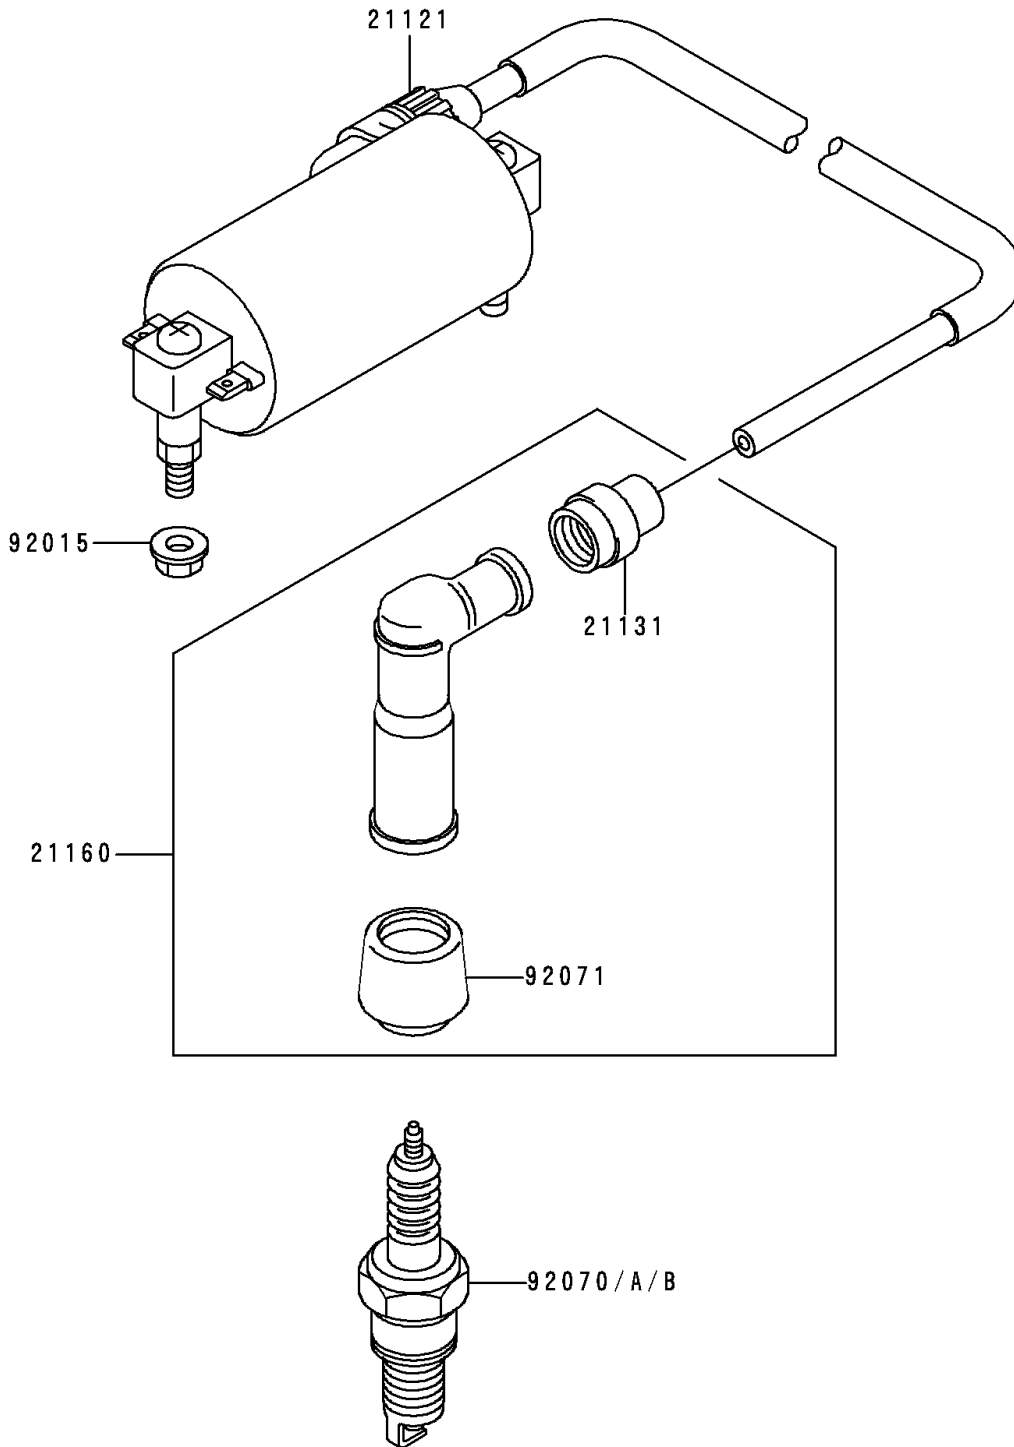

1994 Bayou 300 PARTS DIAGRAM

Ignition System

E1830

1994 Bayou 300 PARTS LIST

Ignition System

ITEM NAME	PART NUMBER	QUANTITY
-----------	-------------	----------