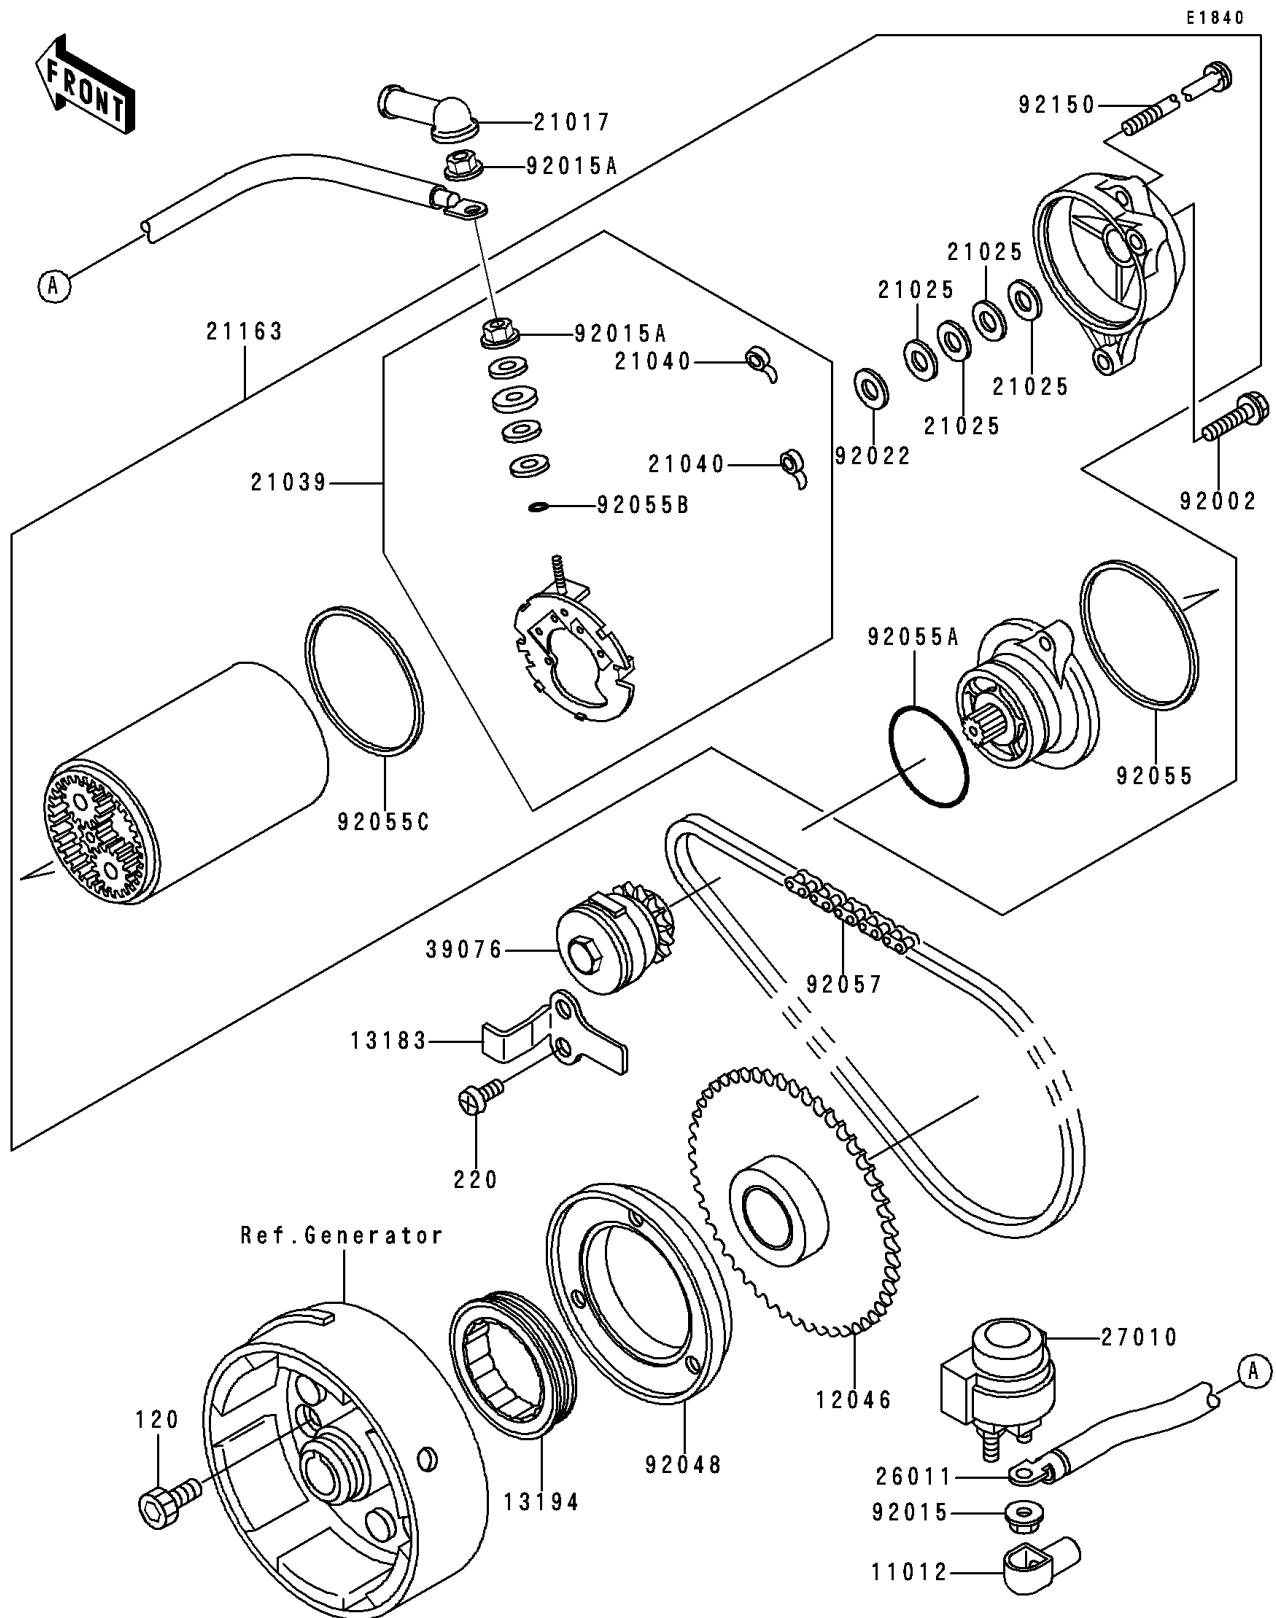

1996 Bayou 300 PARTS DIAGRAM

Starter Motor

1996 Bayou 300 PARTS LIST

Starter Motor

ITEM NAME	PART NUMBER	QUANTITY
BOLT-SOCKET (Ref # 120)	120P0816	3
SCREW-PAN-CROS,6X12 (Ref # 220)	220B0612	1
CAP,TERMINAL (Ref # 11012)	11012-1354	1
SPROCKET,STARTER (Ref # 12046)	12046-1077	1
PLATE,STARTER CHAIN (Ref # 13183)	13183-1002	1
CLUTCH-ONEWAY (Ref # 13194)	13194-1091	1
GROMMET,STARTER TERMINAL (Ref # 21017)	21017-017	1
WASHER,9.1X18X0.2 (Ref # 21025)	21025-011	4
BRUSH,CARBON (Ref # 21039)	21039-1063	1
SPRING-BRUSH (Ref # 21040)	21040-1057	2
STARTER-ELECTRIC (Ref # 21163)	21163-1141	1
WIRE-LEAD,STATER MOTOR (Ref # 26011)	26011-1327	1
SWITCH,STARTER (Ref # 27010)	27010-1314	1
LIMITER,STARTER IDLE GEAR (Ref # 39076)	39076-1054	1
BOLT (Ref # 92002)	92002-1664	2
NUT,FLANGED,6MM (Ref # 92015)	92015-1367	2
NUT,STARTER MOTOR (Ref # 92015A)	92015-1476	2
WASHER,9.1X18X0.8 (Ref # 92022)	92022-1132	1
RACE,ONEWAY CLUTCH (Ref # 92048)	92048-1095	1
RING-O,64MM (Ref # 92055)	92055-1086	1
RING-O,42.8MM (Ref # 92055A)	92055-1313	1
RING-O,4.5X2.0 (Ref # 92055B)	92055-1370	1
RING-O,STARTER MOTOR (Ref # 92055C)	92055-1381	1
CHAIN,STARTER,KEC29H,64L (Ref # 92057)	92057-1196	1
BOLT,STARTER MOTOR (Ref # 92150)	92150-1138	2