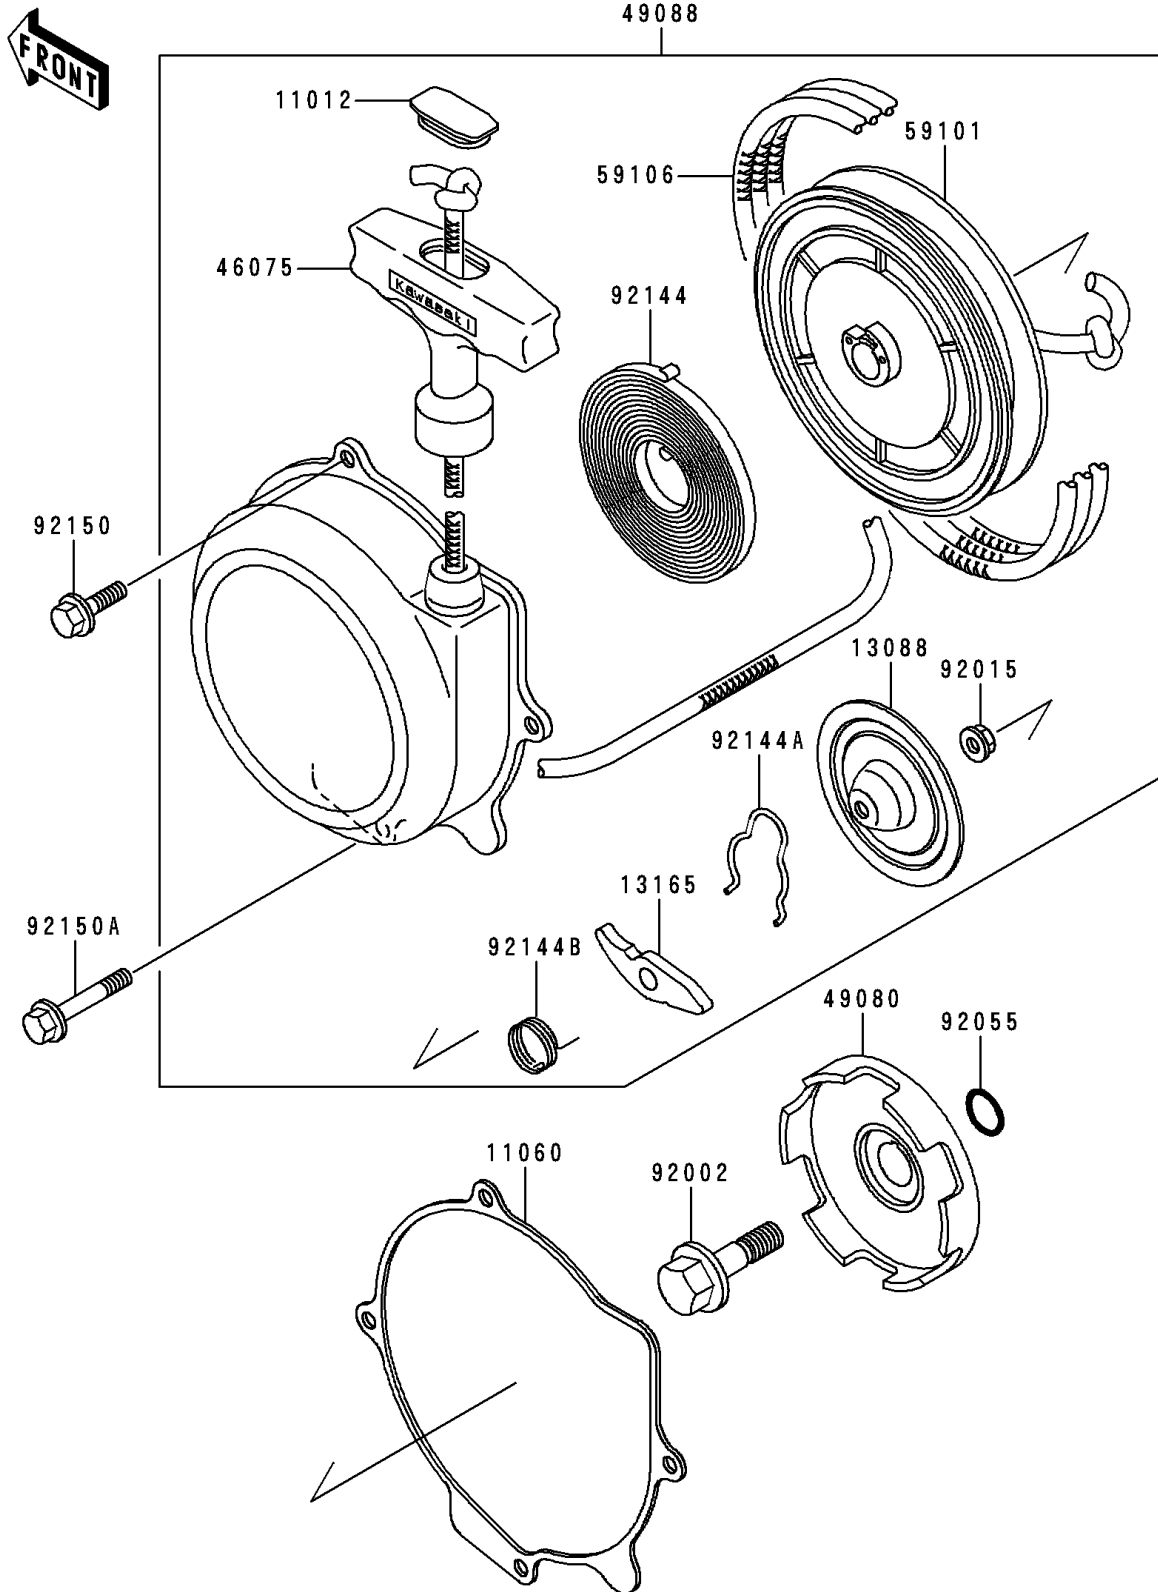

1994 Bayou 300 PARTS DIAGRAM

Recoil Starter

E3040

1994 Bayou 300 PARTS LIST

Recoil Starter

ITEM NAME	PART NUMBER	QUANTITY
CAP,RECOIL GRIP (Ref # 11012)	11012-1420	1
GASKET,RECOIL STARTER (Ref # 11060)	11060-1696	1
PLATE-FRICTION,RECOIL (Ref # 13088)	13088-1073	1
PAWL,RECOIL (Ref # 13165)	13165-1123	1
GRIP,RECOIL (Ref # 46075)	46075-1073	1
PULLEY-STARTING (Ref # 49080)	49080-1055	1
STARTER-RECOIL (Ref # 49088)	49088-1055	1
REEL (Ref # 59101)	59101-1109	1
ROPE (Ref # 59106)	59106-1103	1
BOLT,FLANGED,10X40 (Ref # 92002)	92002-1296	1
NUT,6MM (Ref # 92015)	92015-1464	1
RING-O,16.8MM (Ref # 92055)	92055-1235	1
SPRING,RECOIL (Ref # 92144)	92144-1205	1
SPRING,FRICTION (Ref # 92144A)	92144-1206	1
SPRING,RETURN (Ref # 92144B)	92144-1207	1
BOLT (Ref # 92150)	92150-1916	2
BOLT (Ref # 92150A)	92150-1917	2