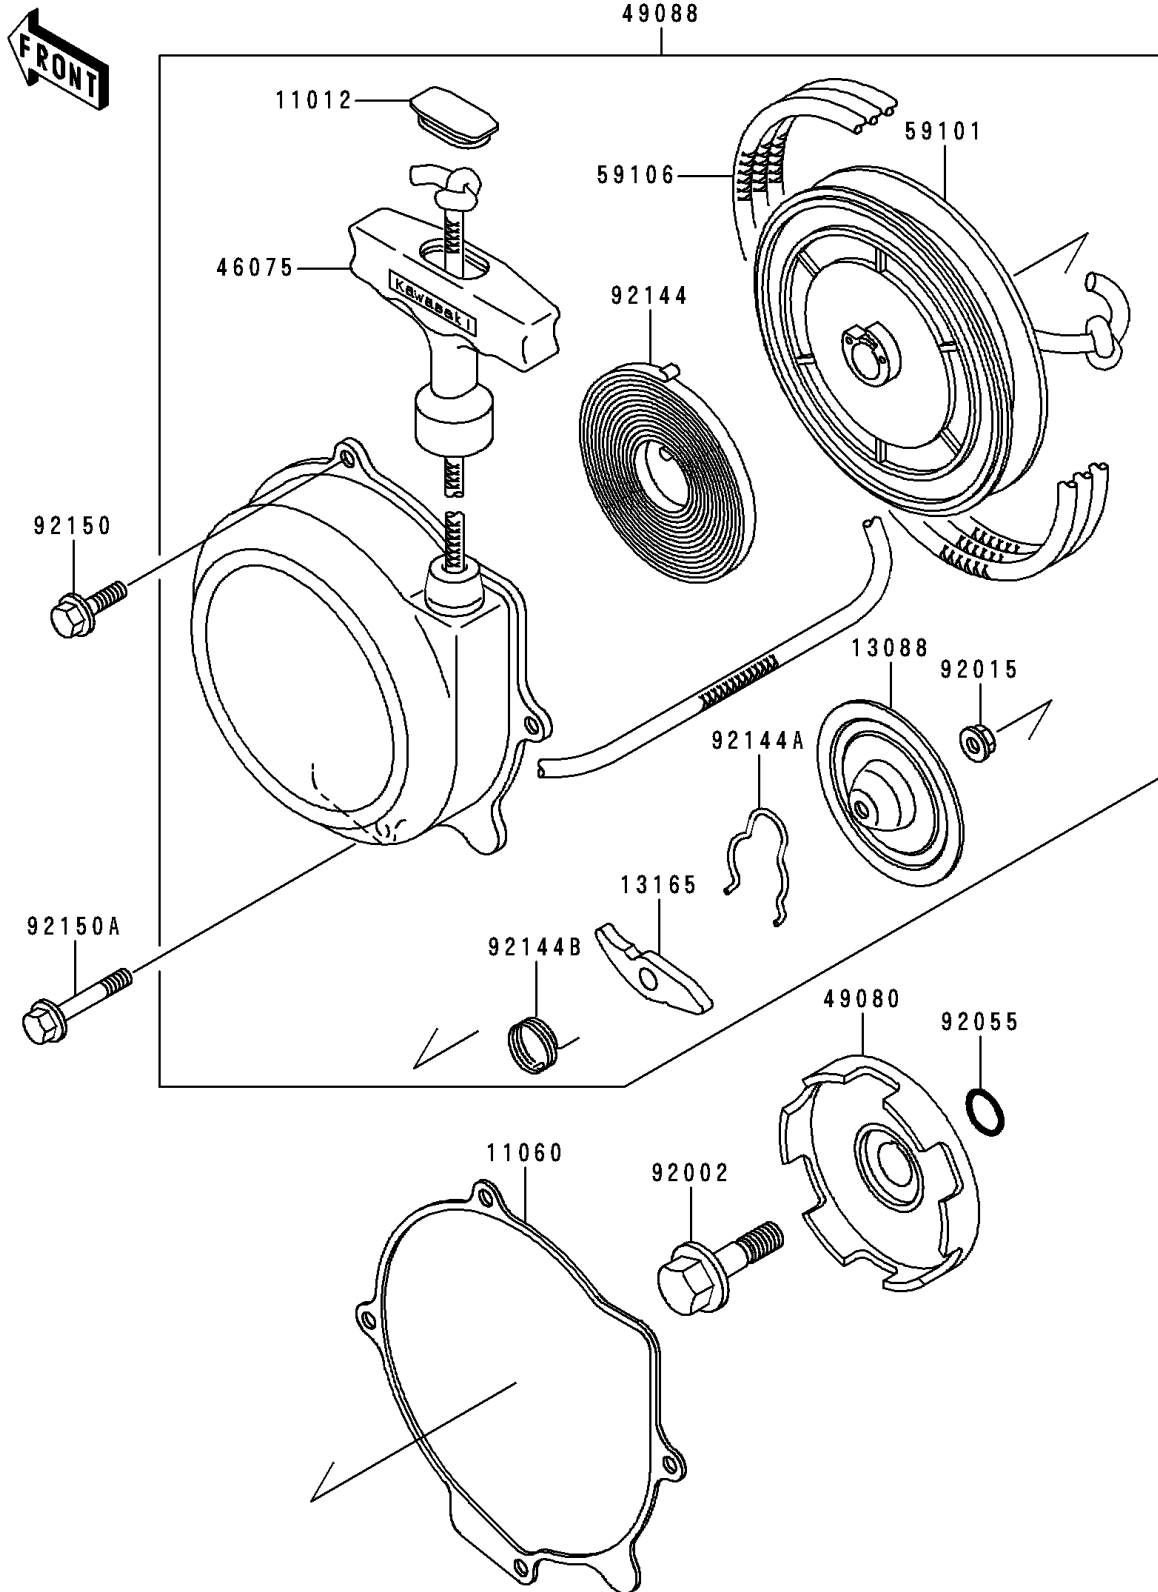

# 1994 Bayou 300 PARTS DIAGRAM

Recoil Starter

E3040

# 1994 Bayou 300 PARTS LIST

## Recoil Starter

ITEM NAME	PART NUMBER	QUANTITY
CAP,RECOIL GRIP (Ref # 11012)	11012-1420	1
GASKET,RECOIL STARTER (Ref # 11060)	11060-1696	1
PLATE-FRICTION,RECOIL (Ref # 13088)	13088-1073	1
PAWL,RECOIL (Ref # 13165)	13165-1123	1
GRIP,RECOIL (Ref # 46075)	46075-1073	1
PULLEY-STARTING (Ref # 49080)	49080-1055	1
STARTER-RECOIL (Ref # 49088)	49088-1055	1
REEL (Ref # 59101)	59101-1109	1
ROPE (Ref # 59106)	59106-1103	1
BOLT,FLANGED,10X40 (Ref # 92002)	92002-1296	1
NUT,6MM (Ref # 92015)	92015-1464	1
RING-O,16.8MM (Ref # 92055)	92055-1235	1
SPRING,RECOIL (Ref # 92144)	92144-1205	1
SPRING,FRICTION (Ref # 92144A)	92144-1206	1
SPRING,RETURN (Ref # 92144B)	92144-1207	1
BOLT (Ref # 92150)	92150-1916	2
BOLT (Ref # 92150A)	92150-1917	2