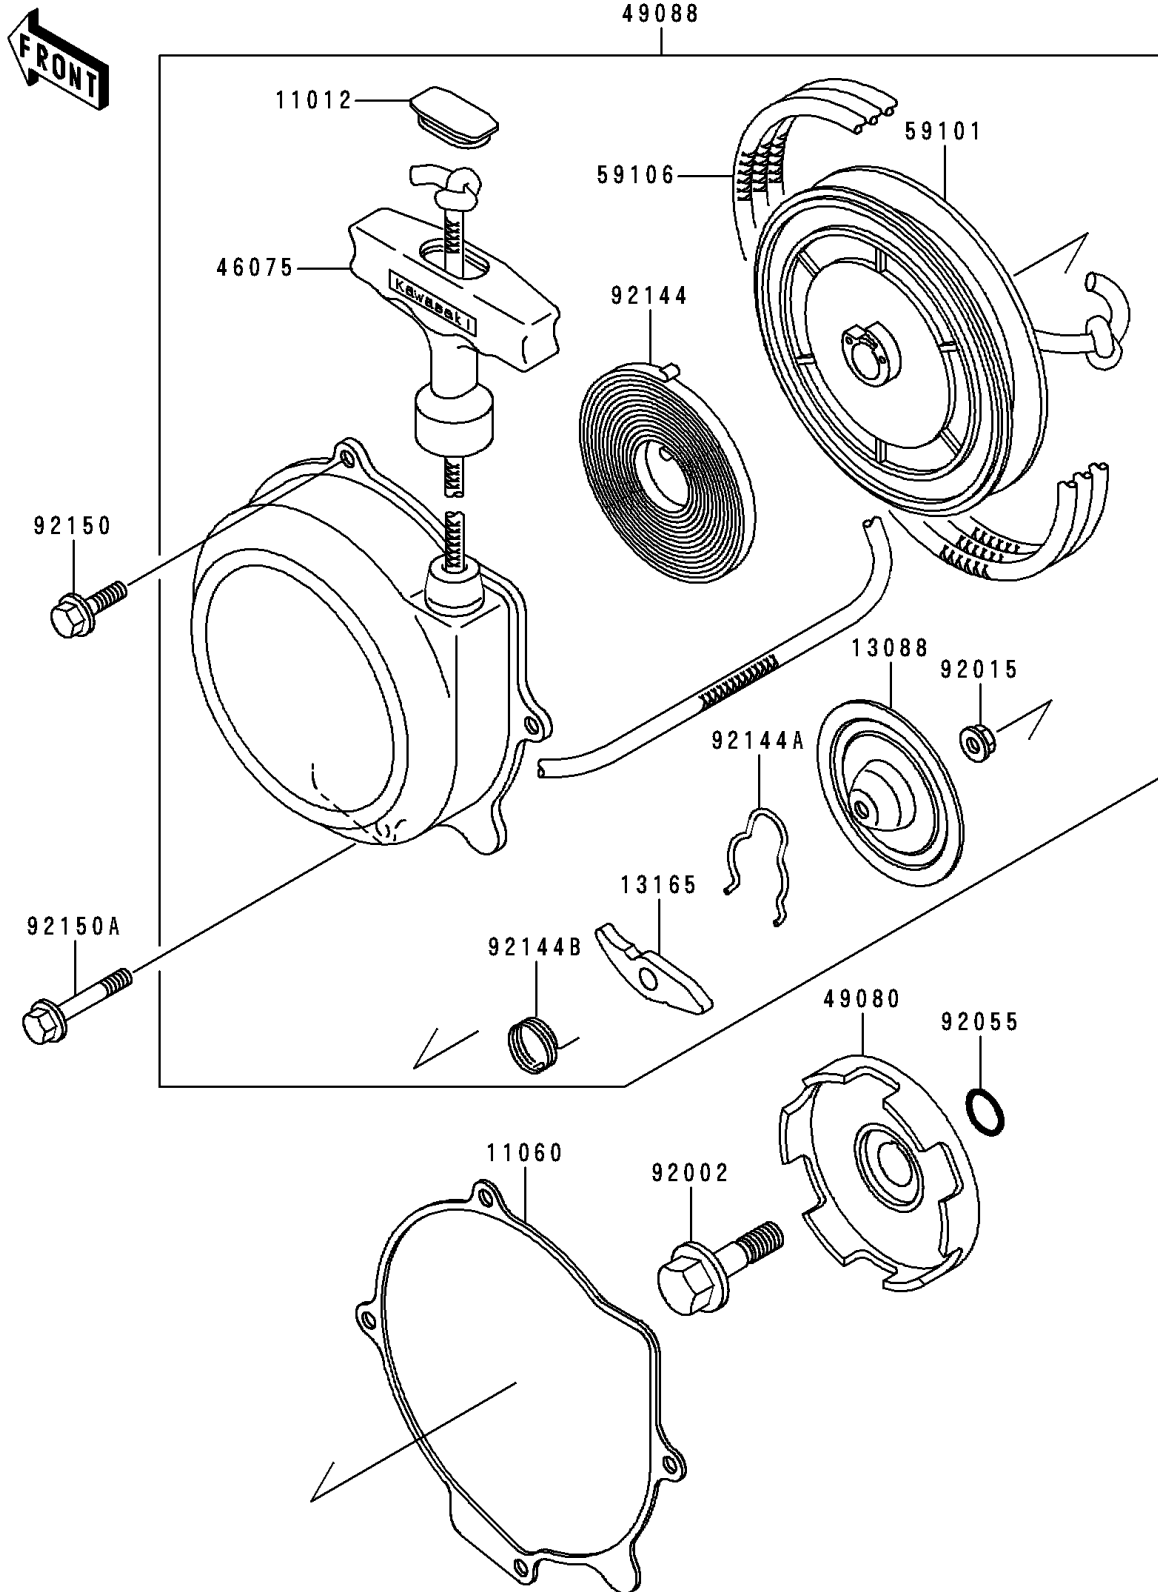

# 1996 Bayou 300 PARTS DIAGRAM

Recoil Starter

E3040

# 1996 Bayou 300 PARTS LIST

## Recoil Starter

ITEM NAME	PART NUMBER	QUANTITY
CAP,RECOIL GRIP (Ref # 11012)	11012-1420	1
GASKET,RECOIL STARTER (Ref # 11060)	11060-1696	1
PLATE-FRICTION,RECOIL (Ref # 13088)	13088-1073	1
PAWL,RECOIL (Ref # 13165)	13165-1123	1
GRIP,RECOIL (Ref # 46075)	46075-1073	1
PULLEY-STARTING (Ref # 49080)	49080-1055	1
STARTER-RECOIL (Ref # 49088)	49088-1055	1
REEL (Ref # 59101)	59101-1109	1
ROPE (Ref # 59106)	59106-1103	1
BOLT,FLANGED,10X40 (Ref # 92002)	92002-1296	1
NUT,6MM (Ref # 92015)	92015-1464	1
RING-O,16.8MM (Ref # 92055)	92055-1235	1
SPRING,RECOIL (Ref # 92144)	92144-1205	1
SPRING,FRICTION (Ref # 92144A)	92144-1206	1
SPRING,RETURN (Ref # 92144B)	92144-1207	1
BOLT (Ref # 92150)	92150-1916	2
BOLT (Ref # 92150A)	92150-1917	2