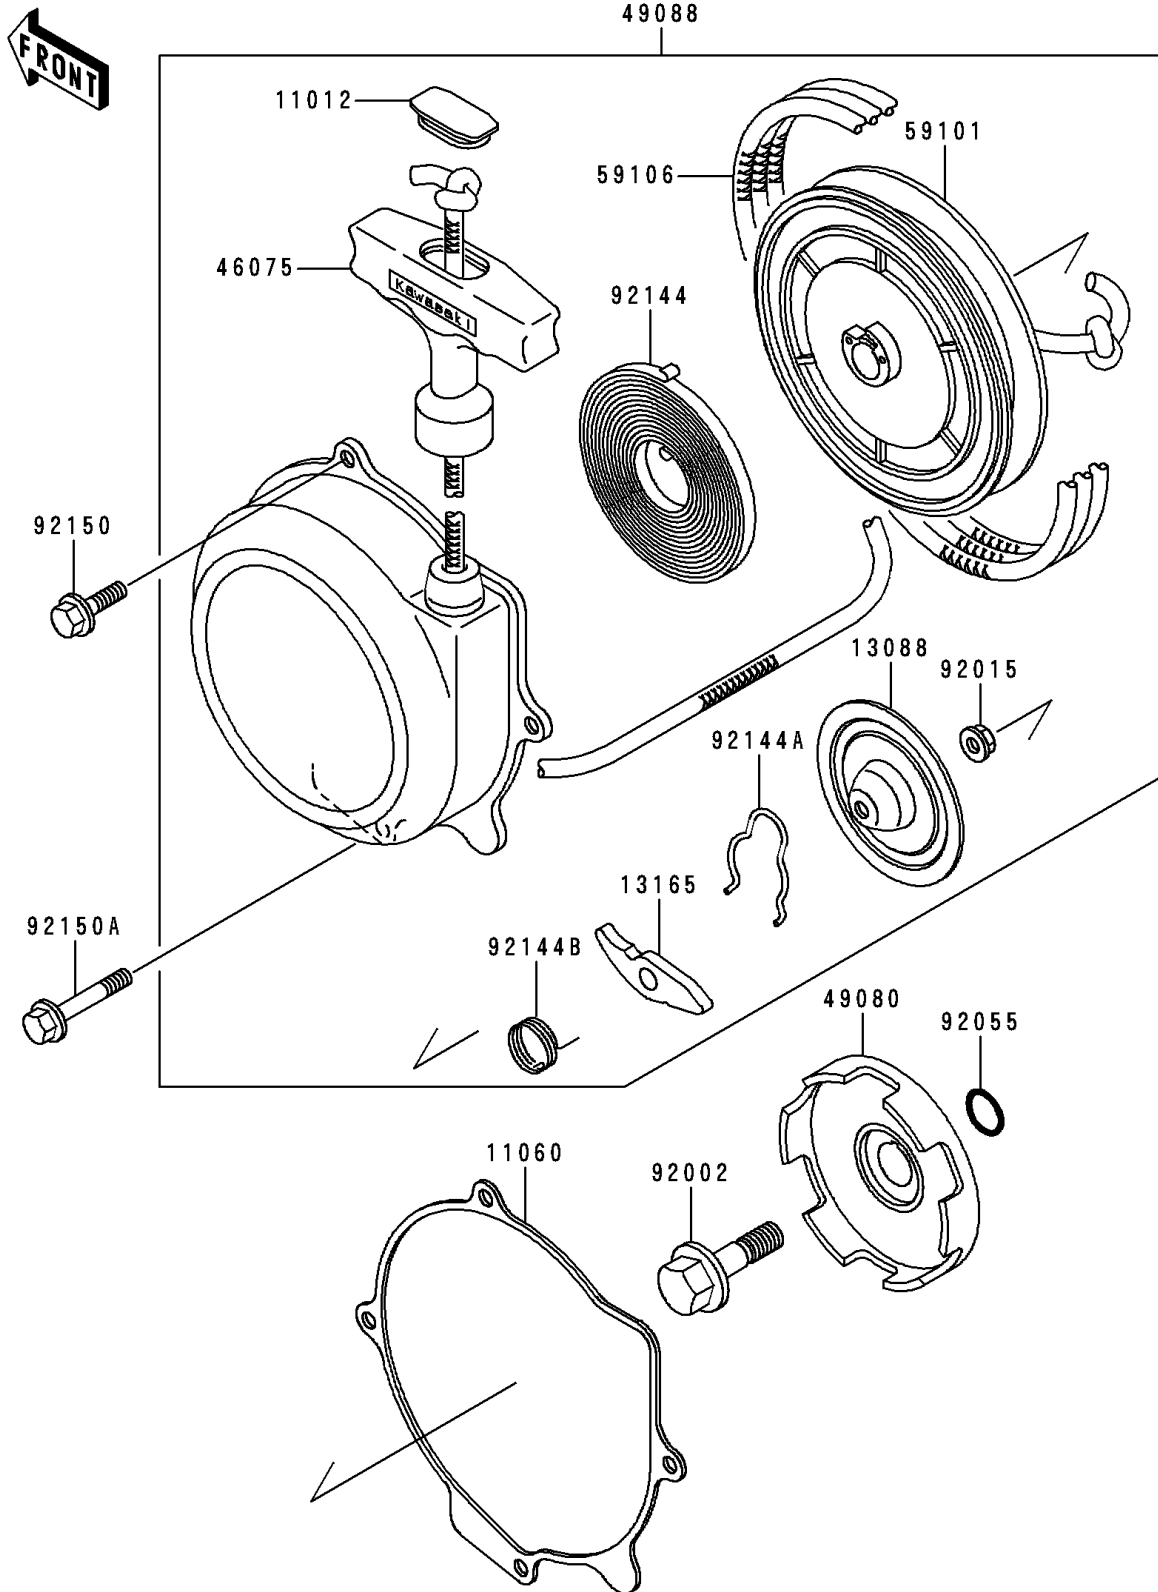

1996 Bayou 300 PARTS DIAGRAM

Recoil Starter

E3040

1996 Bayou 300 PARTS LIST

Recoil Starter

ITEM NAME	PART NUMBER	QUANTITY
CAP,RECOIL GRIP (Ref # 11012)	11012-1420	1
GASKET,RECOIL STARTER (Ref # 11060)	11060-1696	1
PLATE-FRICTION,RECOIL (Ref # 13088)	13088-1073	1
PAWL,RECOIL (Ref # 13165)	13165-1123	1
GRIP,RECOIL (Ref # 46075)	46075-1073	1
PULLEY-STARTING (Ref # 49080)	49080-1055	1
STARTER-RECOIL (Ref # 49088)	49088-1055	1
REEL (Ref # 59101)	59101-1109	1
ROPE (Ref # 59106)	59106-1103	1
BOLT,FLANGED,10X40 (Ref # 92002)	92002-1296	1
NUT,6MM (Ref # 92015)	92015-1464	1
RING-O,16.8MM (Ref # 92055)	92055-1235	1
SPRING,RECOIL (Ref # 92144)	92144-1205	1
SPRING,FRICTION (Ref # 92144A)	92144-1206	1
SPRING,RETURN (Ref # 92144B)	92144-1207	1
BOLT (Ref # 92150)	92150-1916	2
BOLT (Ref # 92150A)	92150-1917	2