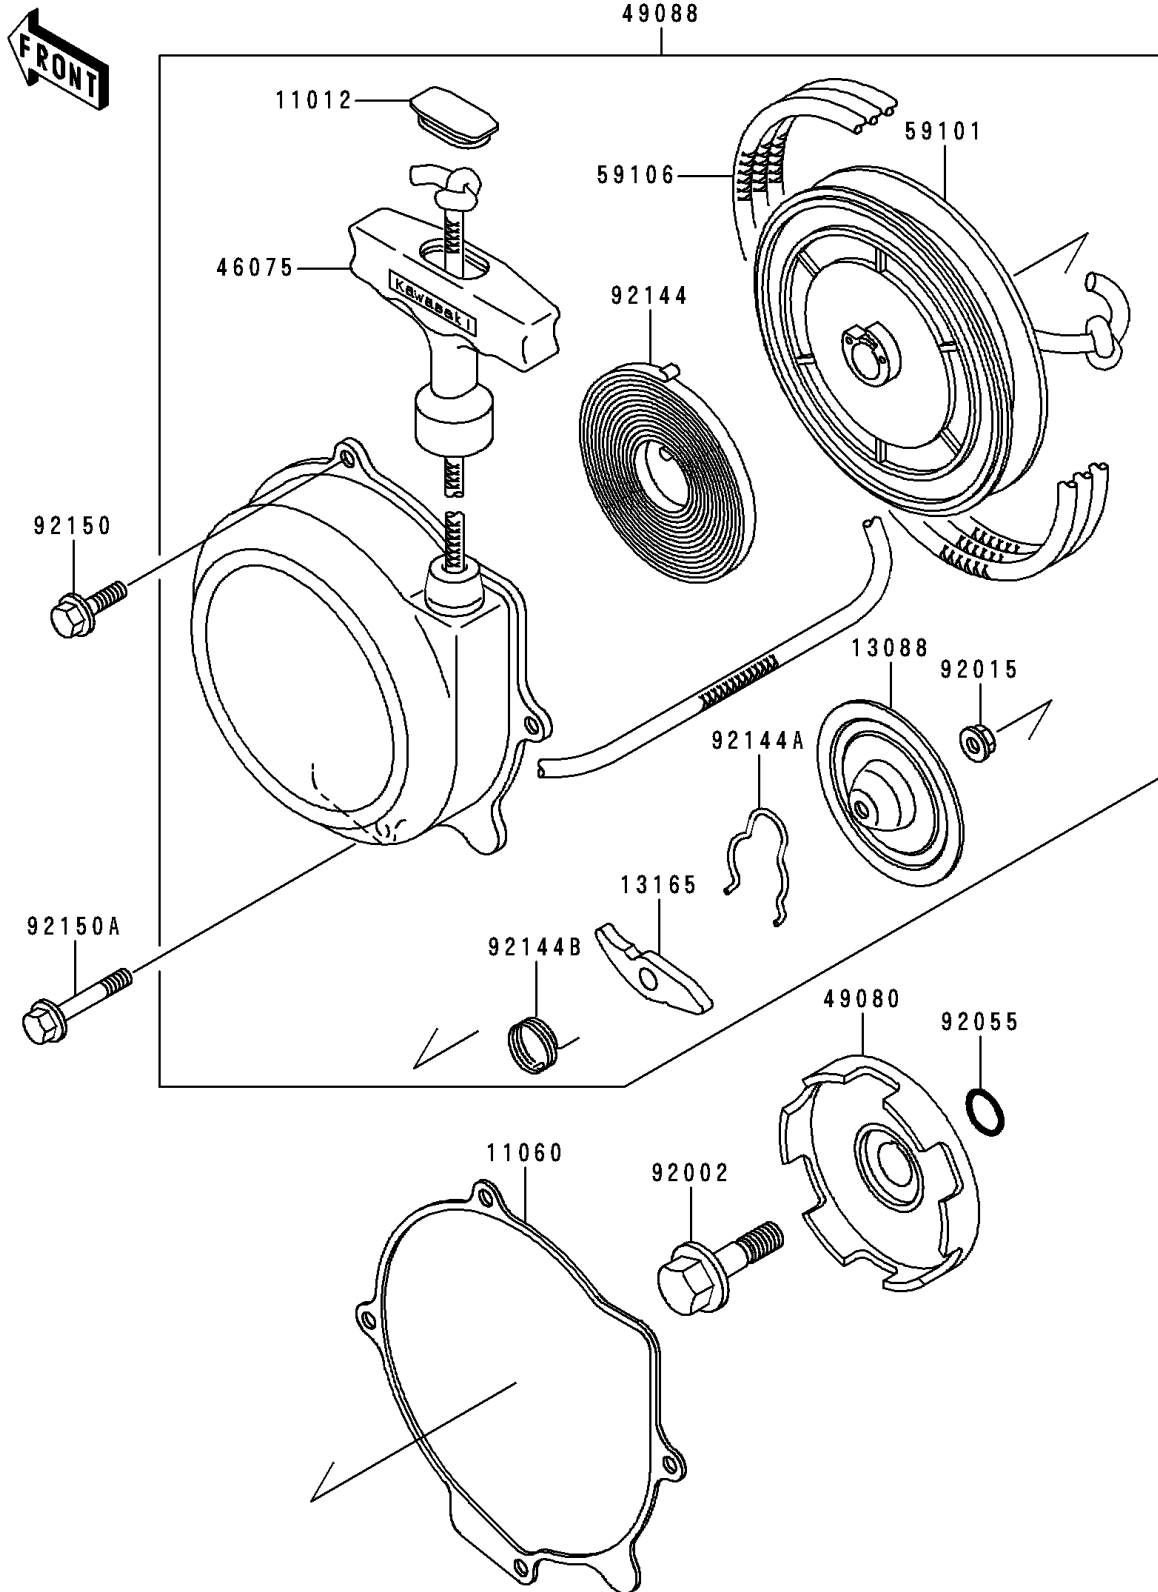

1994 Bayou 300 PARTS DIAGRAM

Recoil Starter

E3040

1994 Bayou 300 PARTS LIST

Recoil Starter

ITEM NAME	PART NUMBER	QUANTITY
-----------	-------------	----------