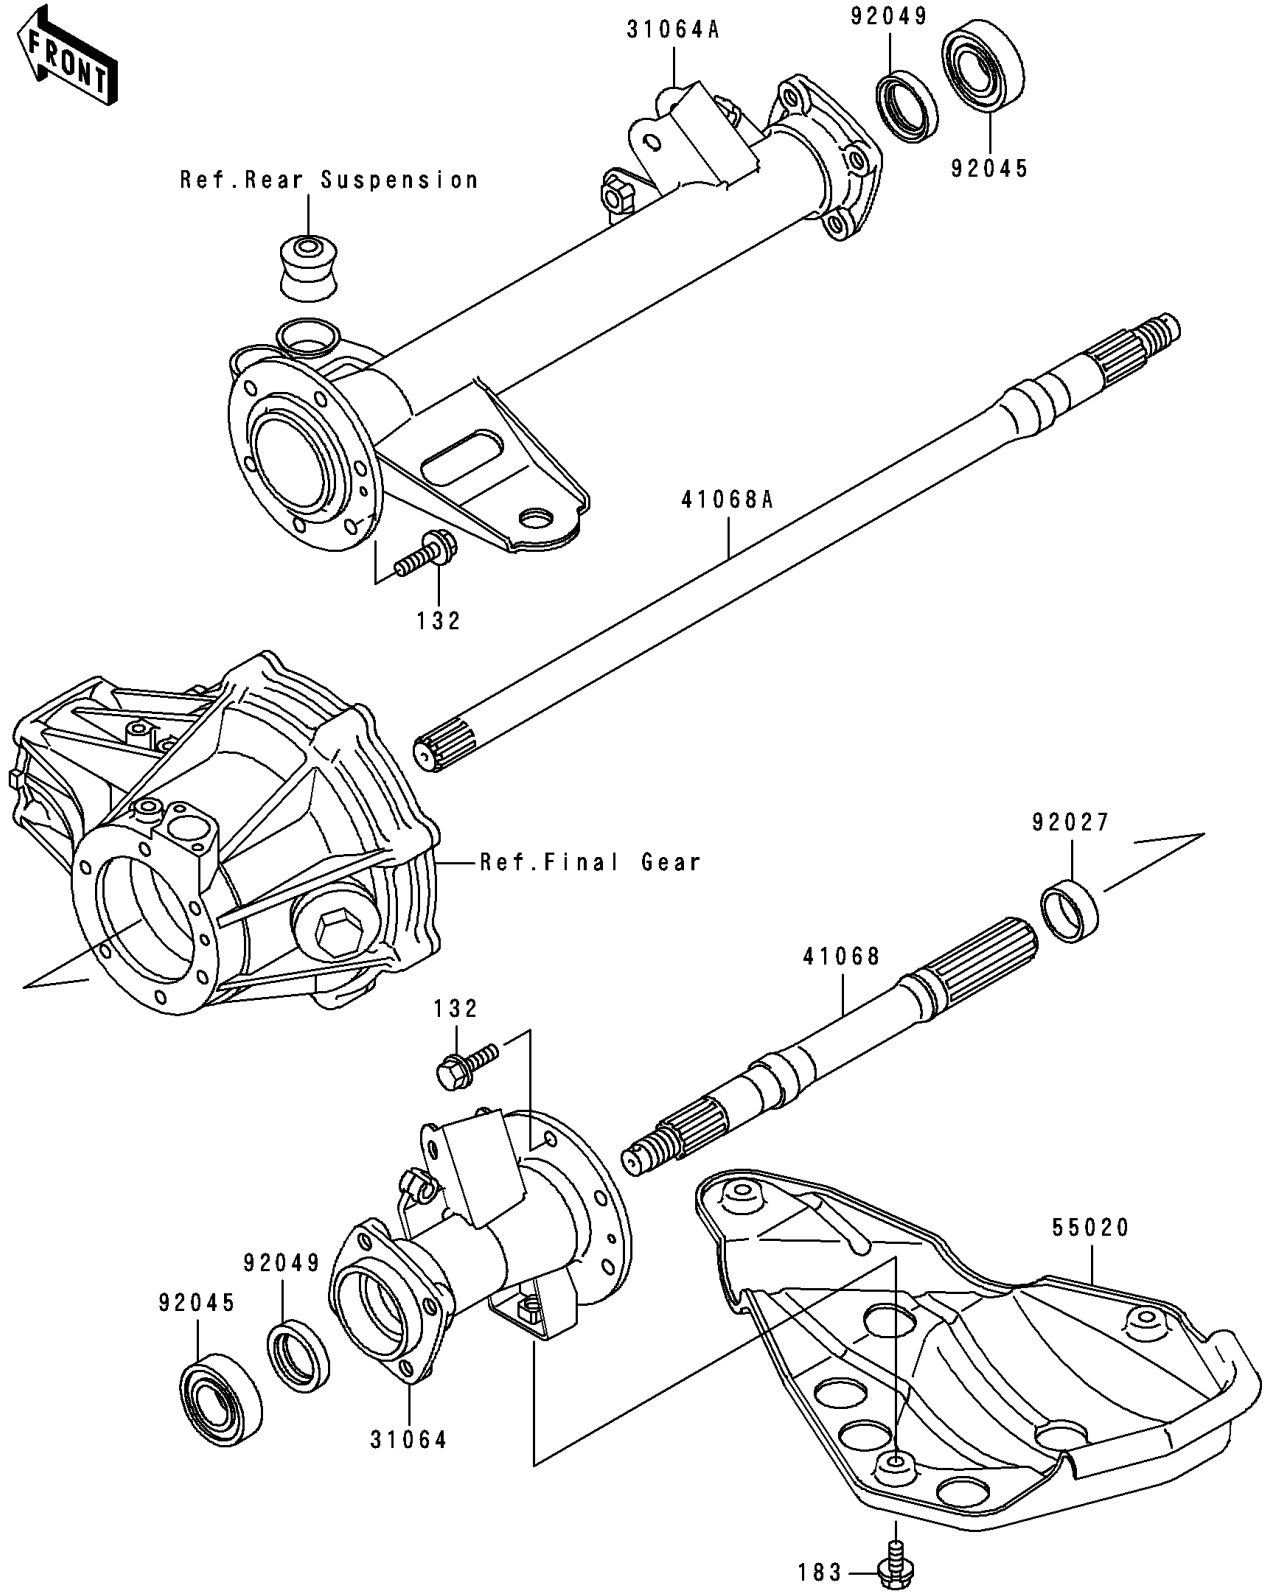

# 1992 Bayou 300 PARTS DIAGRAM

Rear Axle

E3133

# 1992 Bayou 300 PARTS LIST

## Rear Axle

ITEM NAME	PART NUMBER	QUANTITY
BOLT-FLANGED-SMALL (Ref # 132)	132J0825	12
BOLT-UPSET-WS-SMALL (Ref # 183)	183H0814	3
PIPE-COMP,LH (Ref # 31064)	31064-1091	1
PIPE-COMP,RH (Ref # 31064A)	31064-1101	1
AXLE,LH (Ref # 41068)	41068-1247	1
AXLE,RH (Ref # 41068A)	41068-1248	1
GUARD,DIFFERENTIAL CASE (Ref # 55020)	55020-1203	1
COLLAR,23X30X12 (Ref # 92027)	92027-1892	1
BEARING-BALL,6205DDU (Ref # 92045)	92045-1229	2
SEAL-OIL,SO30428 (Ref # 92049)	92049-1236	2