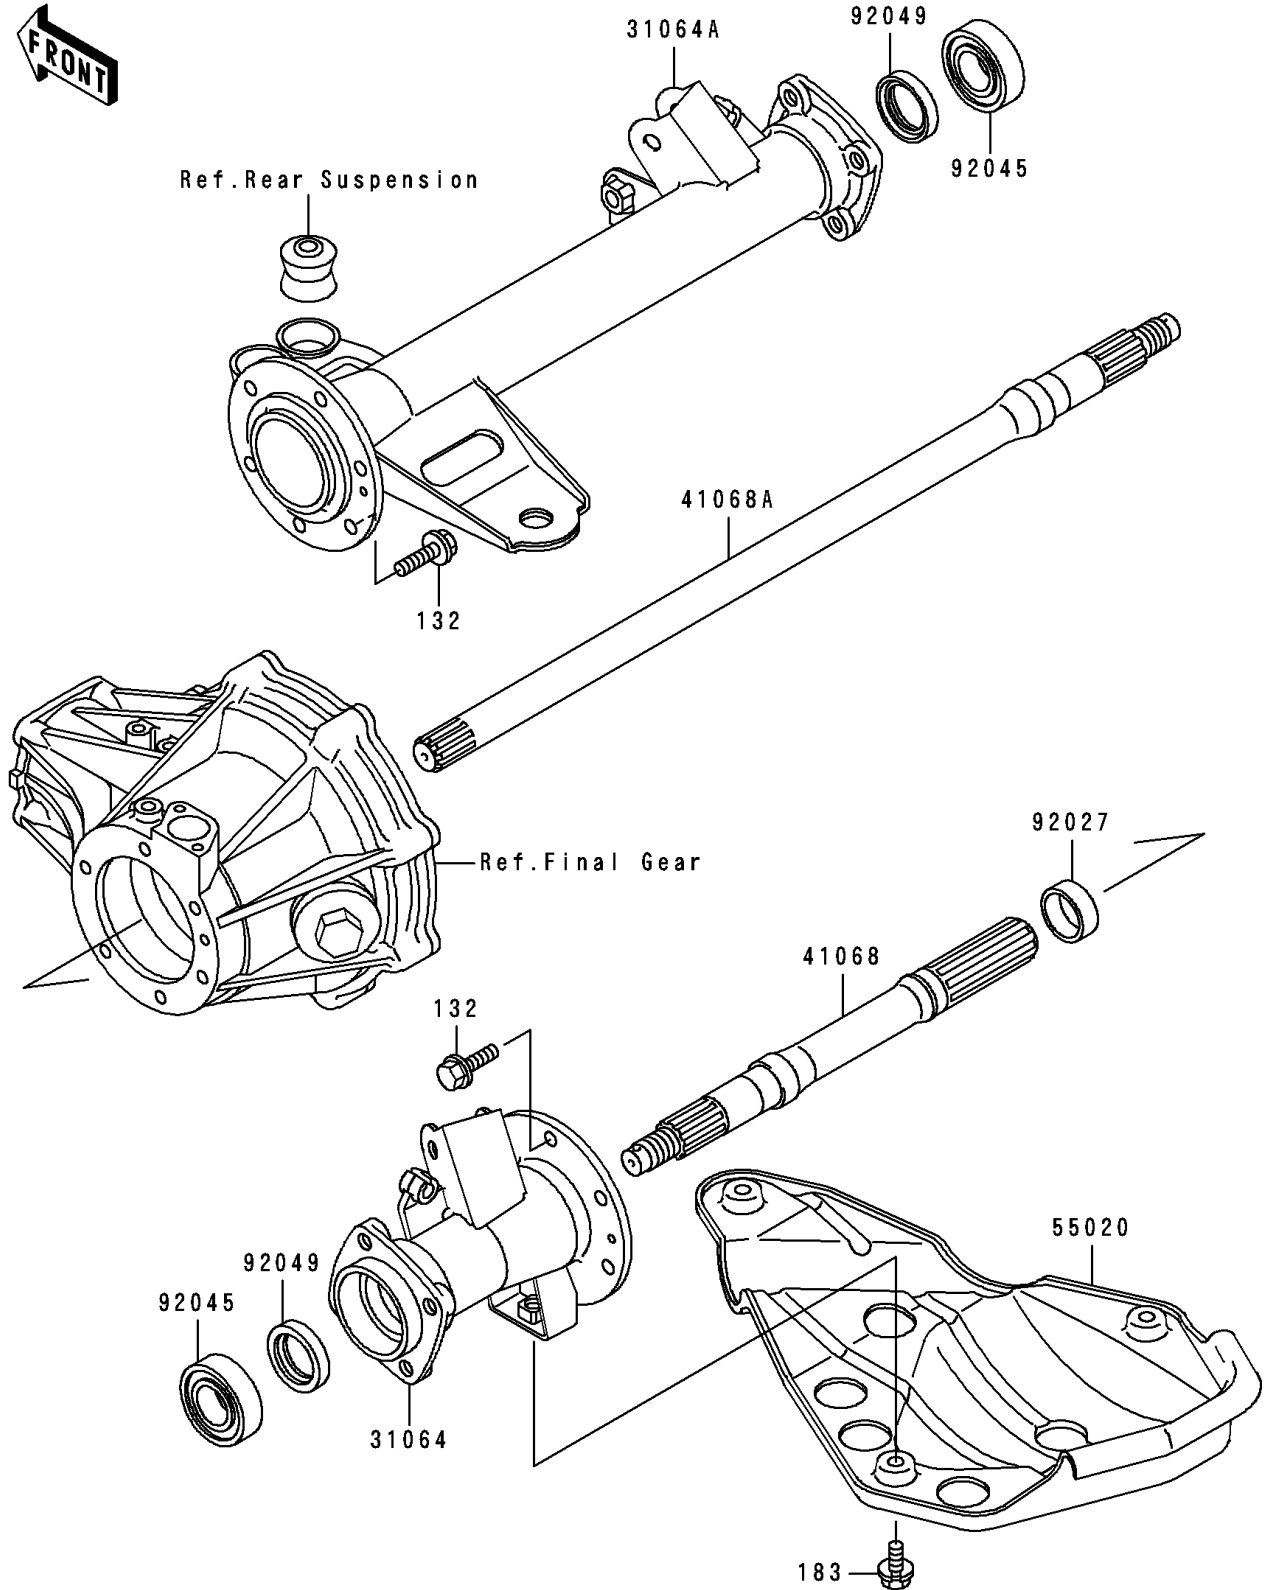

1995 Bayou 300 PARTS DIAGRAM

Rear Axle

E3133

1995 Bayou 300 PARTS LIST

Rear Axle

| ITEM NAME | PART NUMBER | QUANTITY |
|---------------------------------------|-------------|----------|
| BOLT-FLANGED-SMALL (Ref # 132) | 132J0825 | 12 |
| BOLT-UPSET-WS-SMALL (Ref # 183) | 183H0814 | 3 |
| PIPE-COMP,LH (Ref # 31064) | 31064-1091 | 1 |
| PIPE-COMP,RH (Ref # 31064A) | 31064-1101 | 1 |
| AXLE,LH (Ref # 41068) | 41068-1247 | 1 |
| AXLE,RH (Ref # 41068A) | 41068-1248 | 1 |
| GUARD,DIFFERENTIAL CASE (Ref # 55020) | 55020-1203 | 1 |
| COLLAR,23X30X12 (Ref # 92027) | 92027-1892 | 1 |
| BEARING-BALL,6205DDU (Ref # 92045) | 92045-1229 | 2 |
| SEAL-OIL,SO30428 (Ref # 92049) | 92049-1236 | 2 |