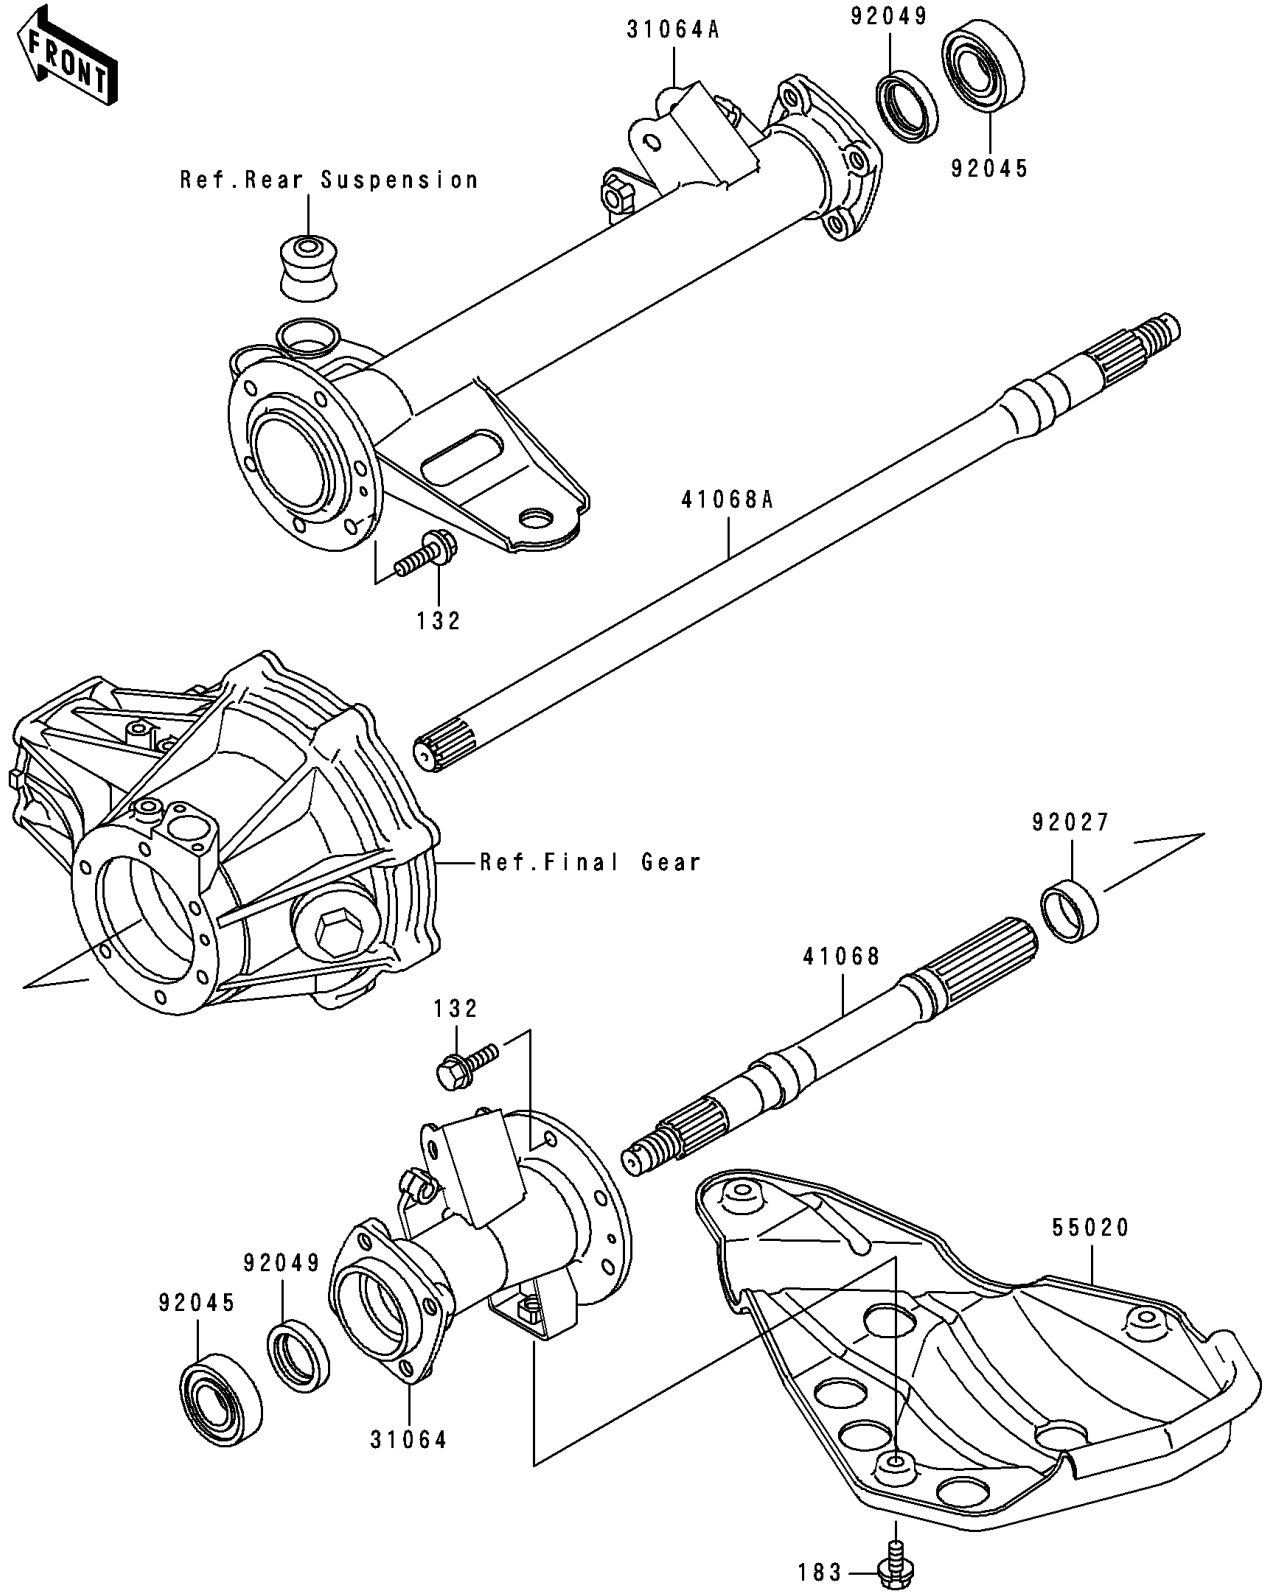

1995 Bayou 300 PARTS DIAGRAM

Rear Axle

E3133

1995 Bayou 300 PARTS LIST

Rear Axle

ITEM NAME	PART NUMBER	QUANTITY
BOLT-FLANGED-SMALL (Ref # 132)	132J0825	12
BOLT-UPSET-WS-SMALL (Ref # 183)	183H0814	3
PIPE-COMP,LH (Ref # 31064)	31064-1091	1
PIPE-COMP,RH (Ref # 31064A)	31064-1101	1
AXLE,LH (Ref # 41068)	41068-1247	1
AXLE,RH (Ref # 41068A)	41068-1248	1
GUARD,DIFFERENTIAL CASE (Ref # 55020)	55020-1203	1
COLLAR,23X30X12 (Ref # 92027)	92027-1892	1
BEARING-BALL,6205DDU (Ref # 92045)	92045-1229	2
SEAL-OIL,SO30428 (Ref # 92049)	92049-1236	2