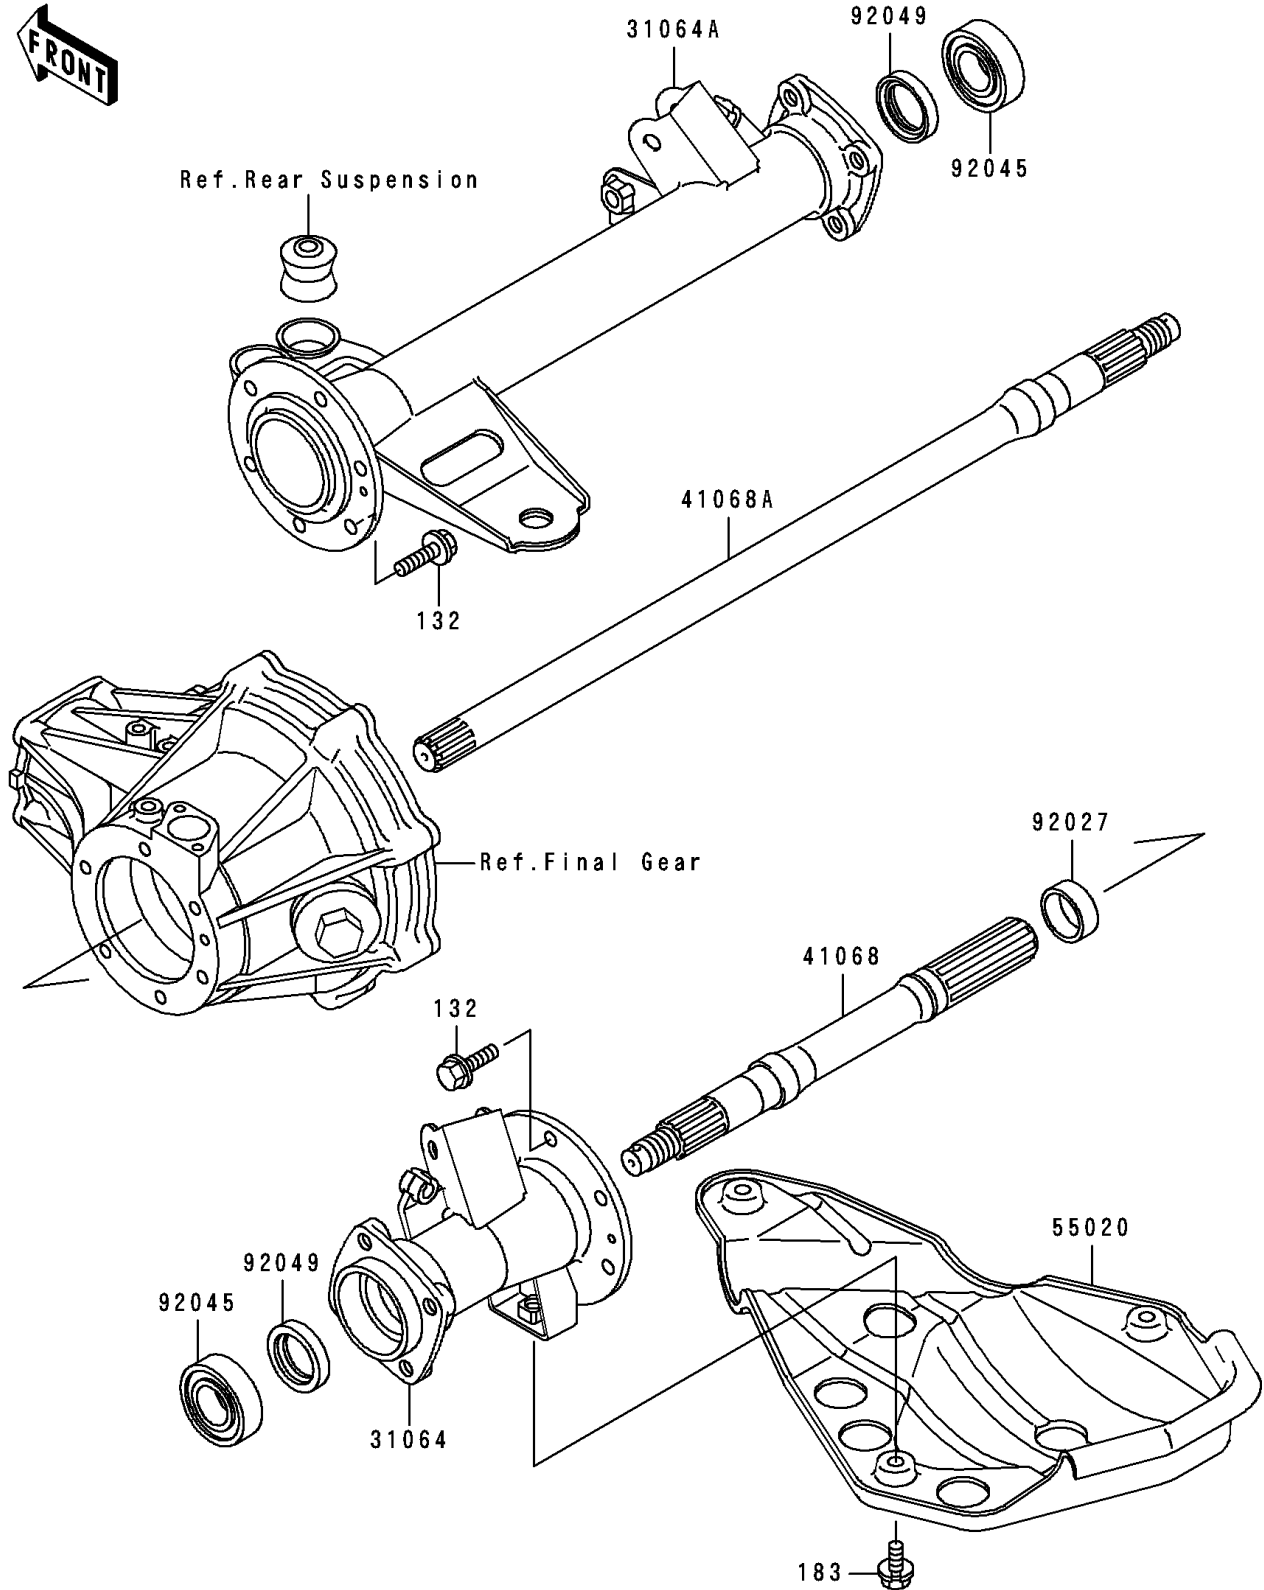

# 1996 Bayou 300 PARTS DIAGRAM

Rear Axle

E3133

# 1996 Bayou 300 PARTS LIST

## Rear Axle

ITEM NAME	PART NUMBER	QUANTITY
BOLT-FLANGED-SMALL (Ref # 132)	132J0825	12
BOLT-UPSET-WS-SMALL (Ref # 183)	183H0814	3
PIPE-COMP,LH (Ref # 31064)	31064-1091	1
PIPE-COMP,RH (Ref # 31064A)	31064-1101	1
AXLE,LH (Ref # 41068)	41068-1247	1
AXLE,RH (Ref # 41068A)	41068-1248	1
GUARD,DIFFERENTIAL CASE (Ref # 55020)	55020-1203	1
COLLAR,23X30X12 (Ref # 92027)	92027-1892	1
BEARING-BALL,6205DDU (Ref # 92045)	92045-1229	2
SEAL-OIL,SO30428 (Ref # 92049)	92049-1236	2