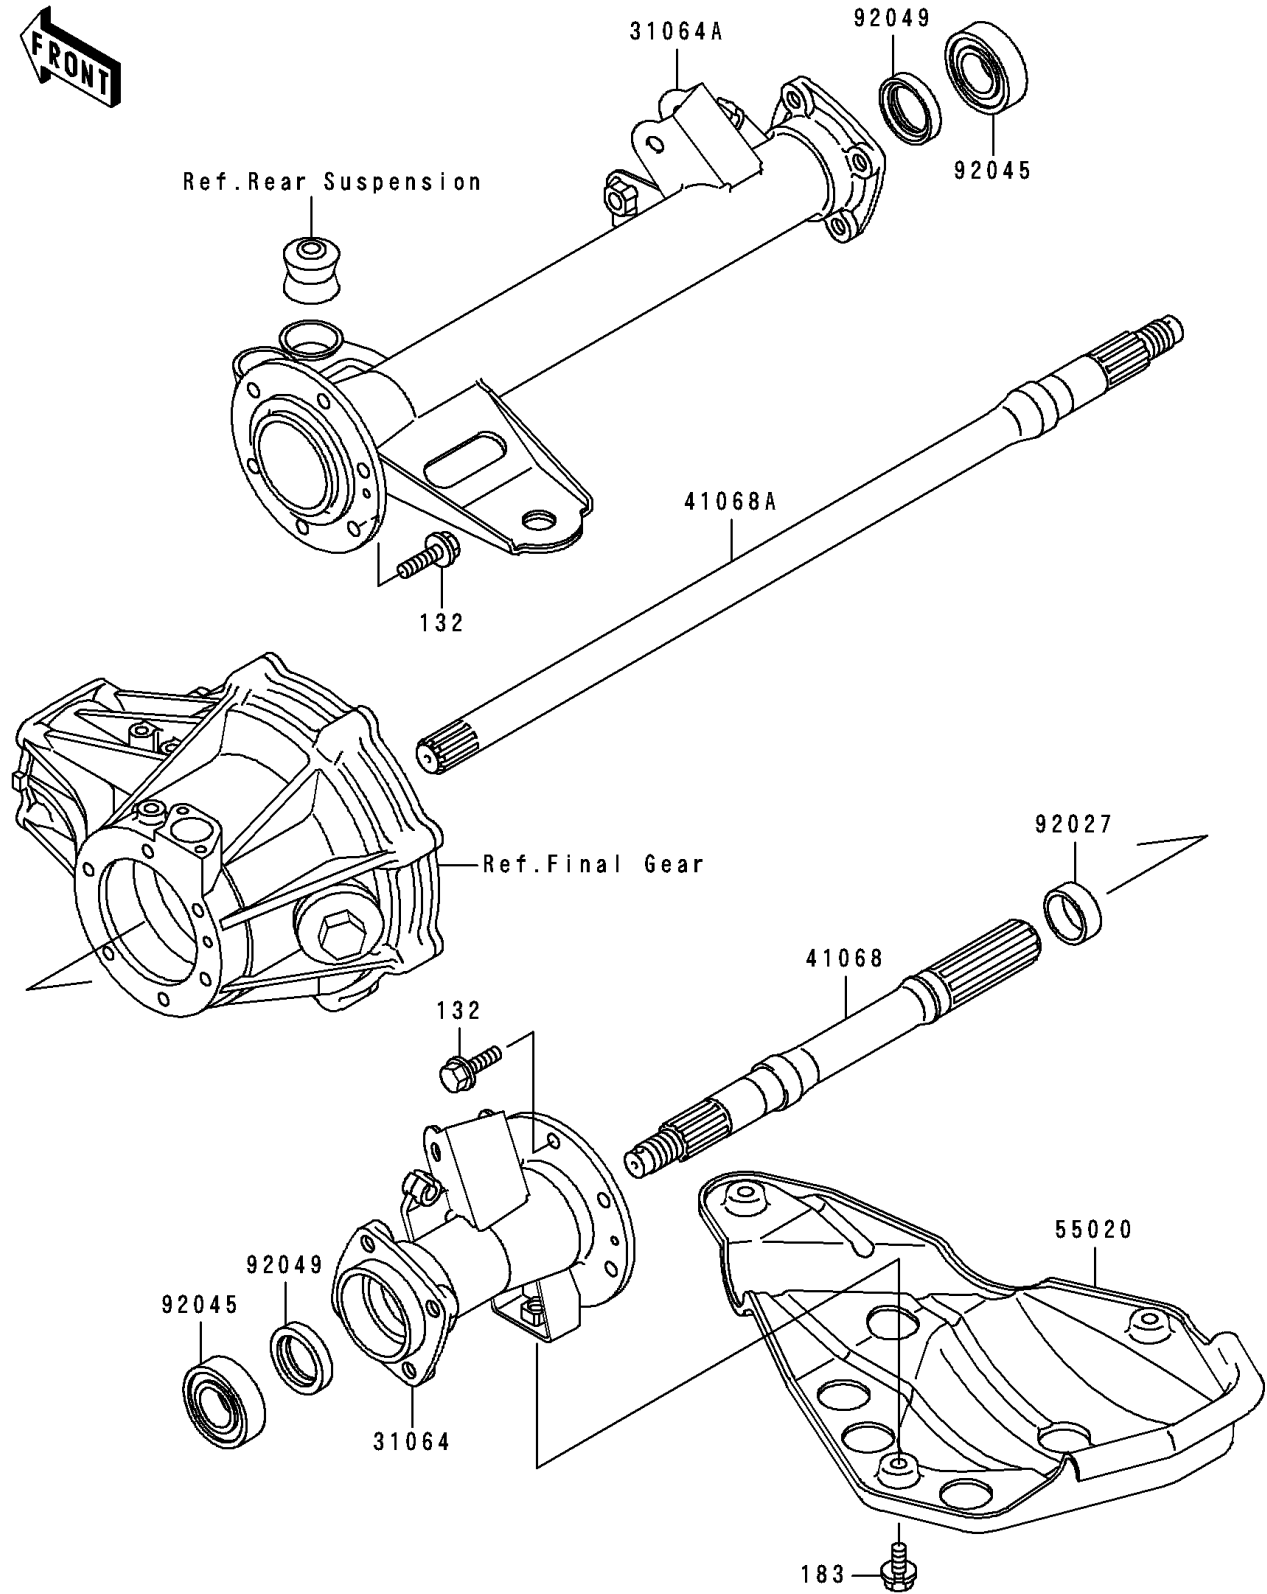

# 1996 Bayou 300 PARTS DIAGRAM

Rear Axle

E3133

# 1996 Bayou 300 PARTS LIST

## Rear Axle

ITEM NAME	PART NUMBER	QUANTITY
BOLT-FLANGED-SMALL (Ref # 132)	132J0825	12
BOLT-UPSET-WS-SMALL (Ref # 183)	183H0814	3
PIPE-COMP,LH (Ref # 31064)	31064-1091	1
PIPE-COMP,RH (Ref # 31064A)	31064-1101	1
AXLE,LH (Ref # 41068)	41068-1247	1
AXLE,RH (Ref # 41068A)	41068-1248	1
GUARD,DIFFERENTIAL CASE (Ref # 55020)	55020-1203	1
COLLAR,23X30X12 (Ref # 92027)	92027-1892	1
BEARING-BALL,6205DDU (Ref # 92045)	92045-1229	2
SEAL-OIL,SO30428 (Ref # 92049)	92049-1236	2