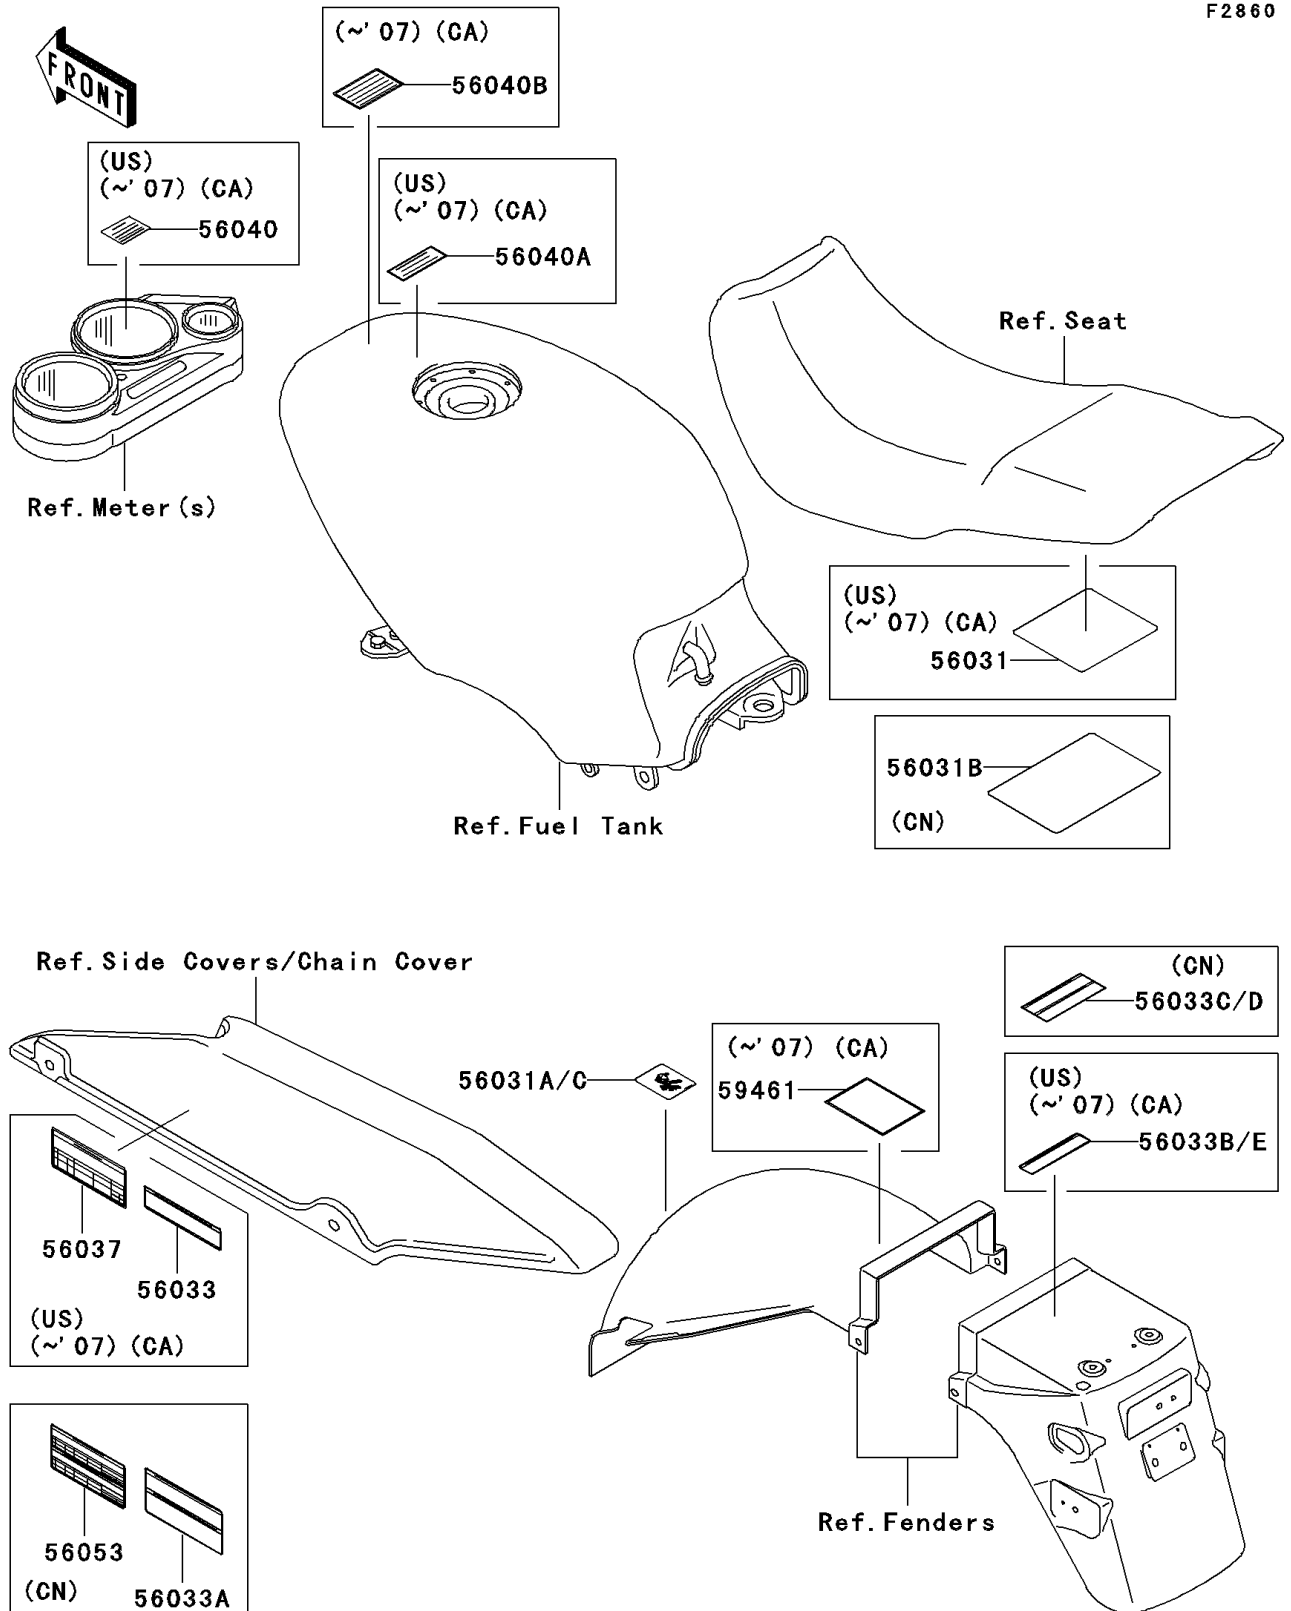

2006 Ninja® 500R PARTS DIAGRAM

Labels

F2860

2006 Ninja® 500R PARTS LIST

Labels

ITEM NAME	PART NUMBER	QUANTITY
LABEL-MANUAL,DAILY SAFETY (Ref # 56031)	56031-1874	1
LABEL-MANUAL,BATTERY VENT (Ref # 56031A)	56031-1875	1
LABEL-MANUAL,DAILY SAFETY (Ref # 56031B)	56031-1877	1
LABEL-MANUAL,BATTERY VENT (Ref # 56031C)	56031-1878	1
LABEL-MANUAL,CHAIN (Ref # 56033)	56033-0027	1
LABEL-MANUAL,CHAIN (Ref # 56033A)	56033-0028	1
LABEL-MANUAL,OIL&OIL FILTER (Ref # 56033D)	56033-1260	1
LABEL-MANUAL,OIL&OIL FILTER (Ref # 56033E)	56033-1332	1
LABEL-SPECIFICATION,TIRE&LOAD (Ref # 56037)	56037-1993	1
LABEL-WARNING,BREAK IN CAUTION (Ref # 56040)	56040-1007	1
LABEL-WARNING,BREAK IN CAUTION (Ref # 56040A)	56040-1008	1
LABEL-WARNING,EVAPO (Ref # 56040B)	56040-1121	1
LABEL-SPECIFICATION,TIRE&LOAD (Ref # 56053)	56053-1051	1
LABEL-CERTIFICATION,EVAPO ROUT (Ref # 59461)	59461-1528	1