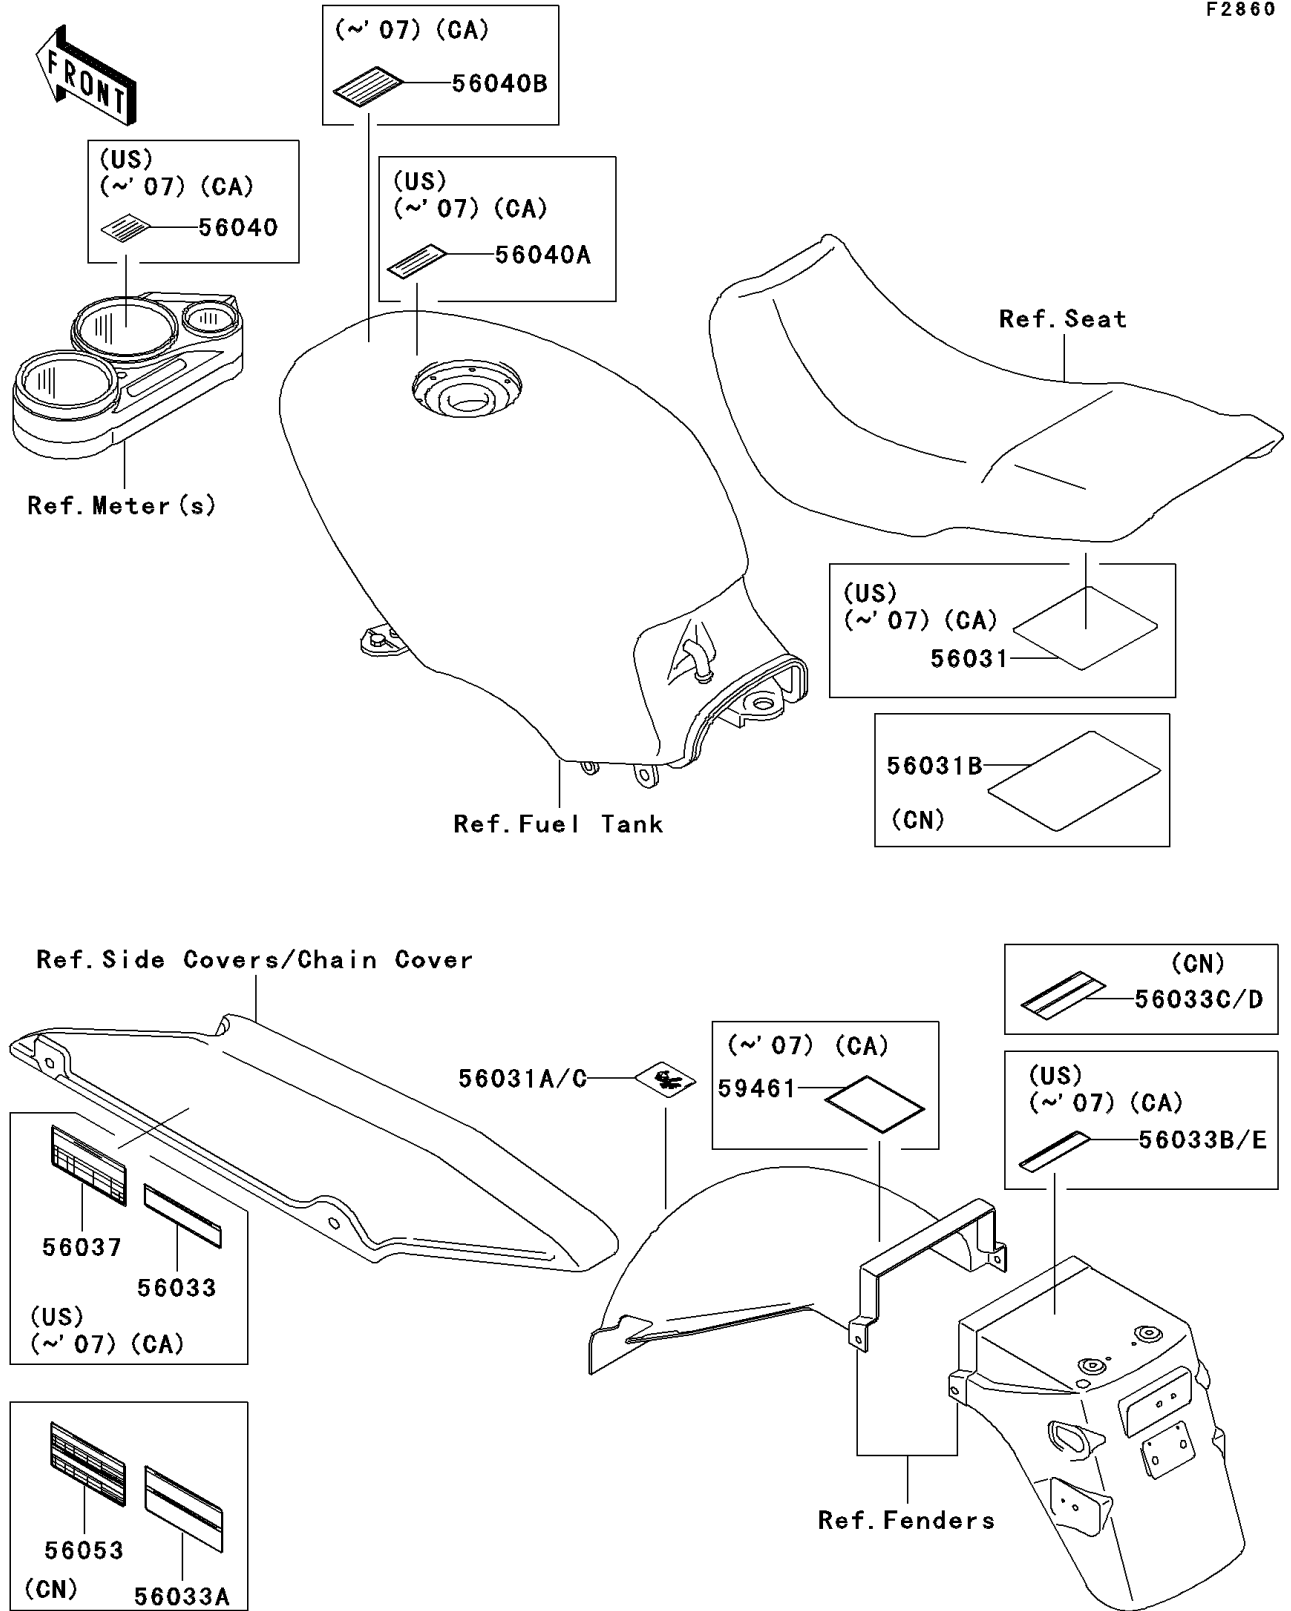

2007 Ninja® 500R PARTS DIAGRAM

Labels

F2860

2007 Ninja® 500R PARTS LIST

Labels

| ITEM NAME | PART NUMBER | QUANTITY |
|---|-------------|----------|
| LABEL-MANUAL,DAILY SAFETY (Ref # 56031) | 56031-1874 | 1 |
| LABEL-MANUAL,BATTERY VENT (Ref # 56031A) | 56031-1875 | 1 |
| LABEL-MANUAL,DAILY SAFETY (Ref # 56031B) | 56031-1877 | 1 |
| LABEL-MANUAL,BATTERY VENT (Ref # 56031C) | 56031-1878 | 1 |
| LABEL-MANUAL,CHAIN (Ref # 56033) | 56033-0027 | 1 |
| LABEL-MANUAL,CHAIN (Ref # 56033A) | 56033-0028 | 1 |
| LABEL-MANUAL,OIL&OIL FILTER (Ref # 56033B) | 56033-0152 | 1 |
| LABEL-MANUAL,OIL&OIL FILTER (Ref # 56033C) | 56033-0153 | 1 |
| LABEL-SPECIFICATION,TIRE&LOAD (Ref # 56037) | 56037-1993 | 1 |
| LABEL-WARNING,BREAK IN CAUTION (Ref # 56040) | 56040-1007 | 1 |
| LABEL-WARNING,BREAK IN CAUTION (Ref # 56040A) | 56040-1008 | 1 |
| LABEL-WARNING,EVAPO (Ref # 56040B) | 56040-1121 | 1 |
| LABEL-SPECIFICATION,TIRE&LOAD (Ref # 56053) | 56053-1051 | 1 |
| LABEL-CERTIFICATION,EVAPO ROUT (Ref # 59461) | 59461-1528 | 1 |