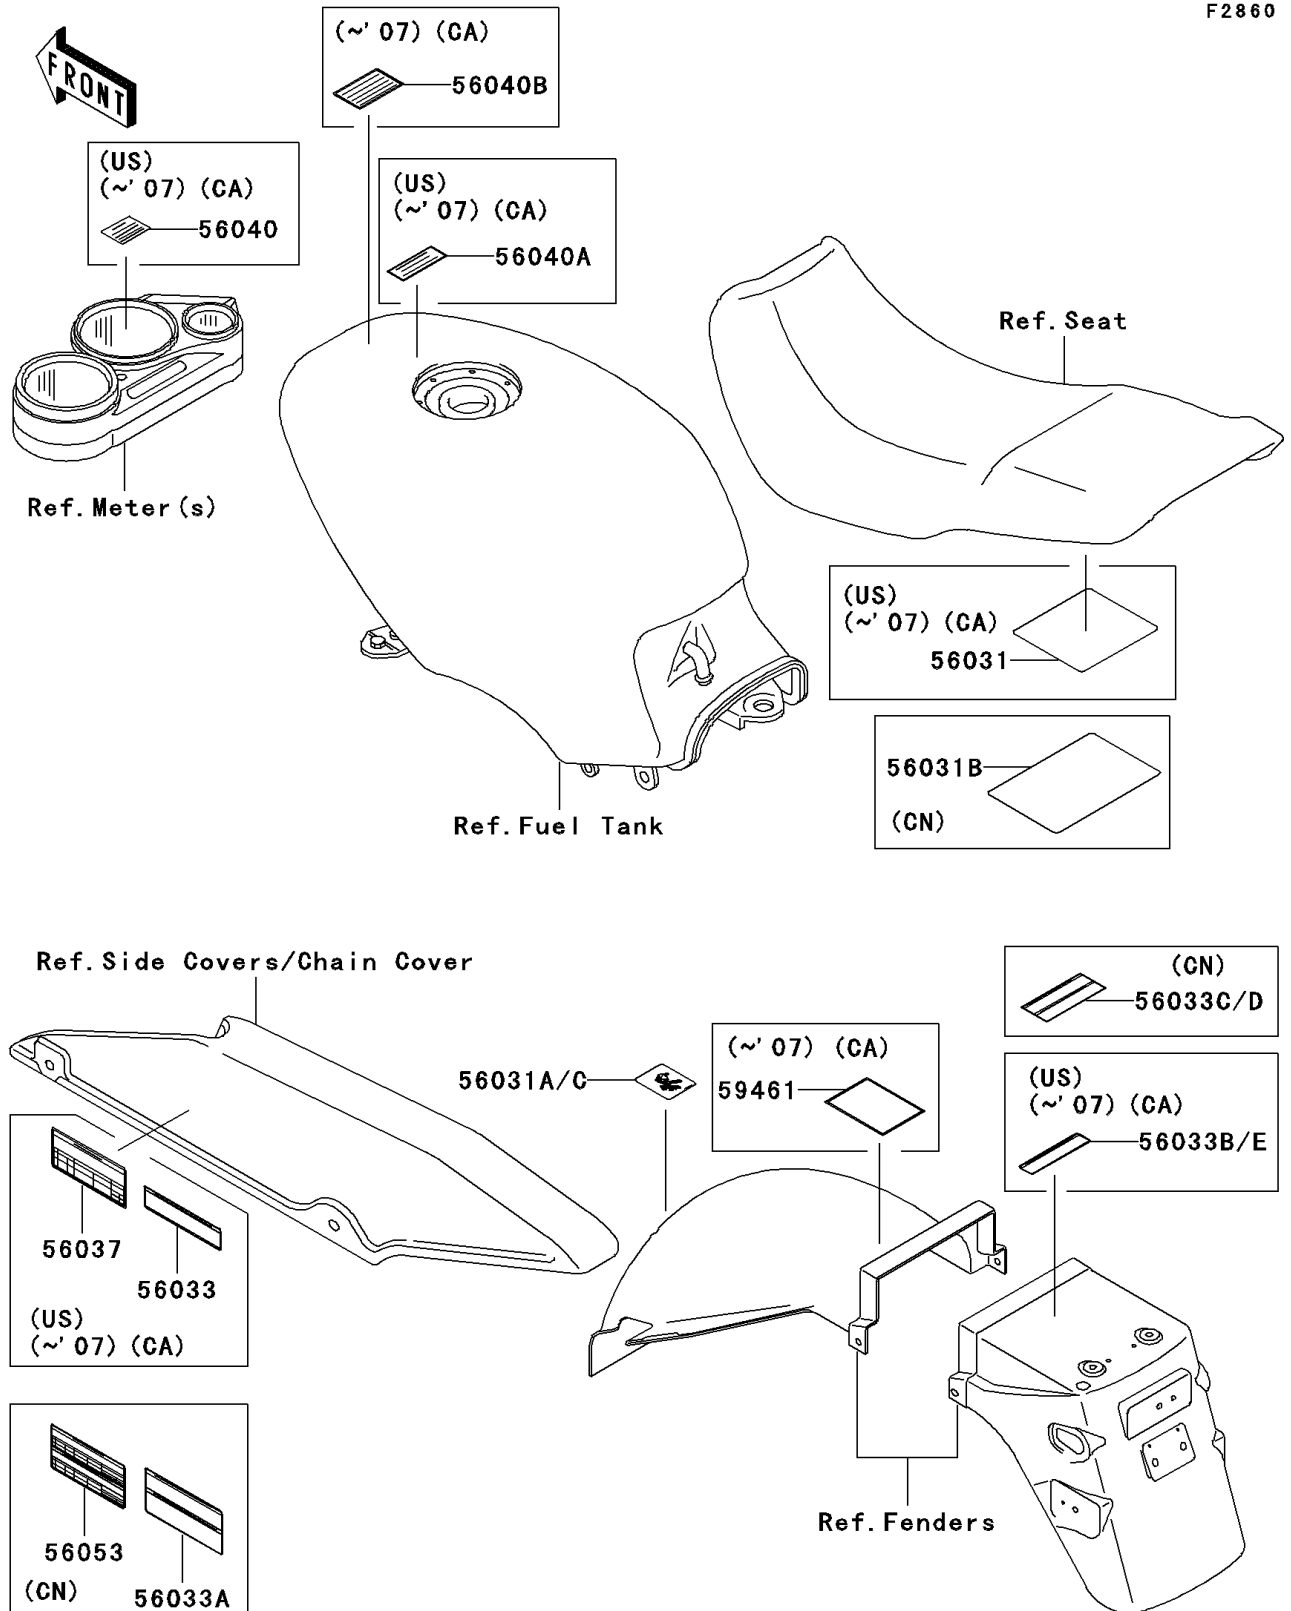

2009 Ninja® 500R PARTS DIAGRAM

Labels

F2860

2009 Ninja® 500R PARTS LIST

Labels

ITEM NAME	PART NUMBER	QUANTITY
LABEL-MANUAL,DAILY SAFETY (Ref # 56031)	56031-1874	1
LABEL-MANUAL,BATTERY VENT (Ref # 56031A)	56031-1875	1
LABEL-MANUAL,DAILY SAFETY (Ref # 56031B)	56031-1877	1
LABEL-MANUAL,BATTERY VENT (Ref # 56031C)	56031-1878	1
LABEL-MANUAL,CHAIN (Ref # 56033)	56033-0027	1
LABEL-MANUAL,CHAIN (Ref # 56033A)	56033-0028	1
LABEL-MANUAL,OIL&OIL FILTER (Ref # 56033B)	56033-0152	1
LABEL-MANUAL,OIL&OIL FILTER (Ref # 56033C)	56033-0153	1
LABEL-SPECIFICATION,TIRE&LOAD (Ref # 56037)	56037-1993	1
LABEL-WARNING,BREAK IN CAUTION (Ref # 56040)	56040-1007	1
LABEL-WARNING,BREAK IN CAUTION (Ref # 56040A)	56040-1008	1
LABEL-SPECIFICATION,TIRE&LOAD (Ref # 56053)	56053-1051	1