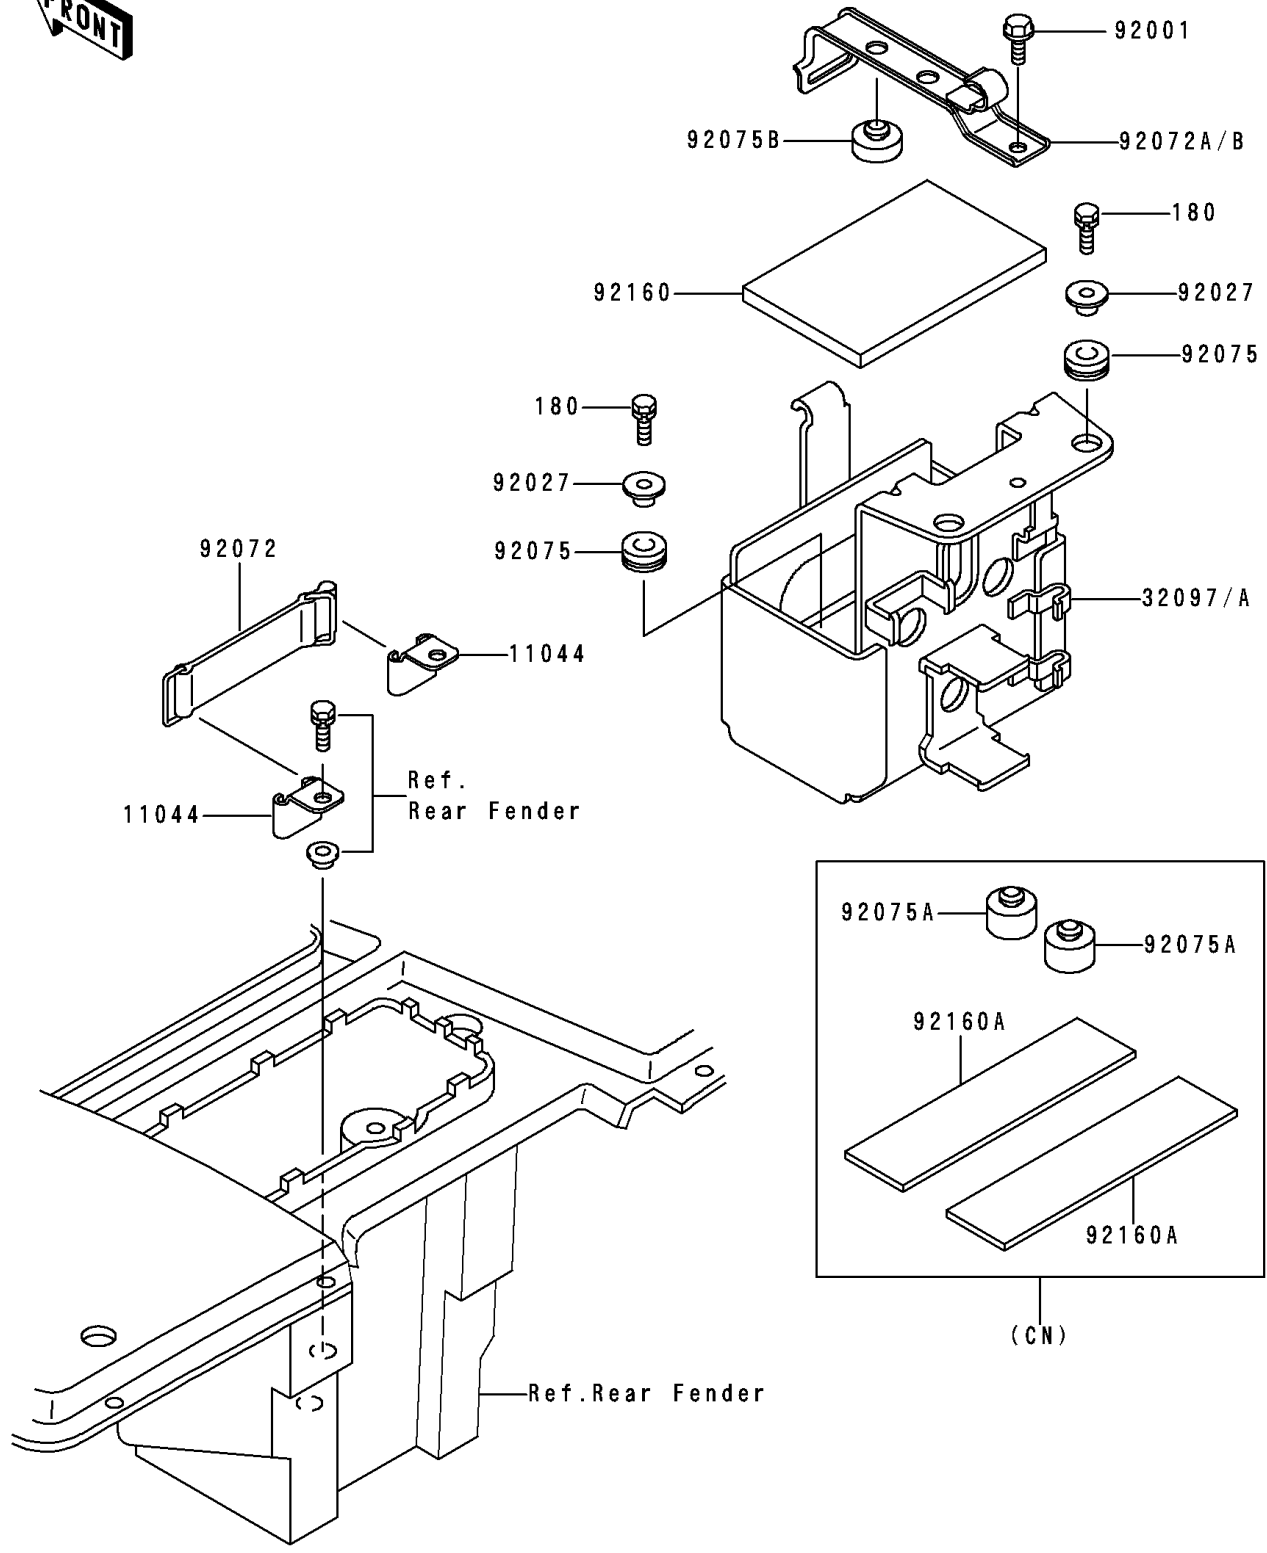

# 1992 Bayou 300 PARTS DIAGRAM

Battery Case

F2132

# 1992 Bayou 300 PARTS LIST

## Battery Case

ITEM NAME	PART NUMBER	QUANTITY
BOLT-UPSET-WS (Ref # 180)	180D0620	4
BRACKET,TOOL (Ref # 11044)	11044-1535	2
BOLT,W/P,6X16 (Ref # 92001)	92001-1860	1
COLLAR,L=9.6 (Ref # 92027)	92027-1045	4
BAND (Ref # 92072)	92072-1044	1
DAMPER (Ref # 92075)	92075-1167	4
CASE-BATTERY (Ref # 32097)	32097-1133	1
CASE-BATTERY (Ref # 32097A)	32097-1144	1
BAND,BATTERY (Ref # 92072A)	92072-1230	1
BAND,BATTERY (Ref # 92072B)	92072-1290	1
DAMPER (Ref # 92075A)	92075-1876	2
DAMPER (Ref # 92075B)	92075-281	2
DAMPER,BATTERY (Ref # 92160)	92160-1100	1
DAMPER (Ref # 92160A)	92160-1266	2