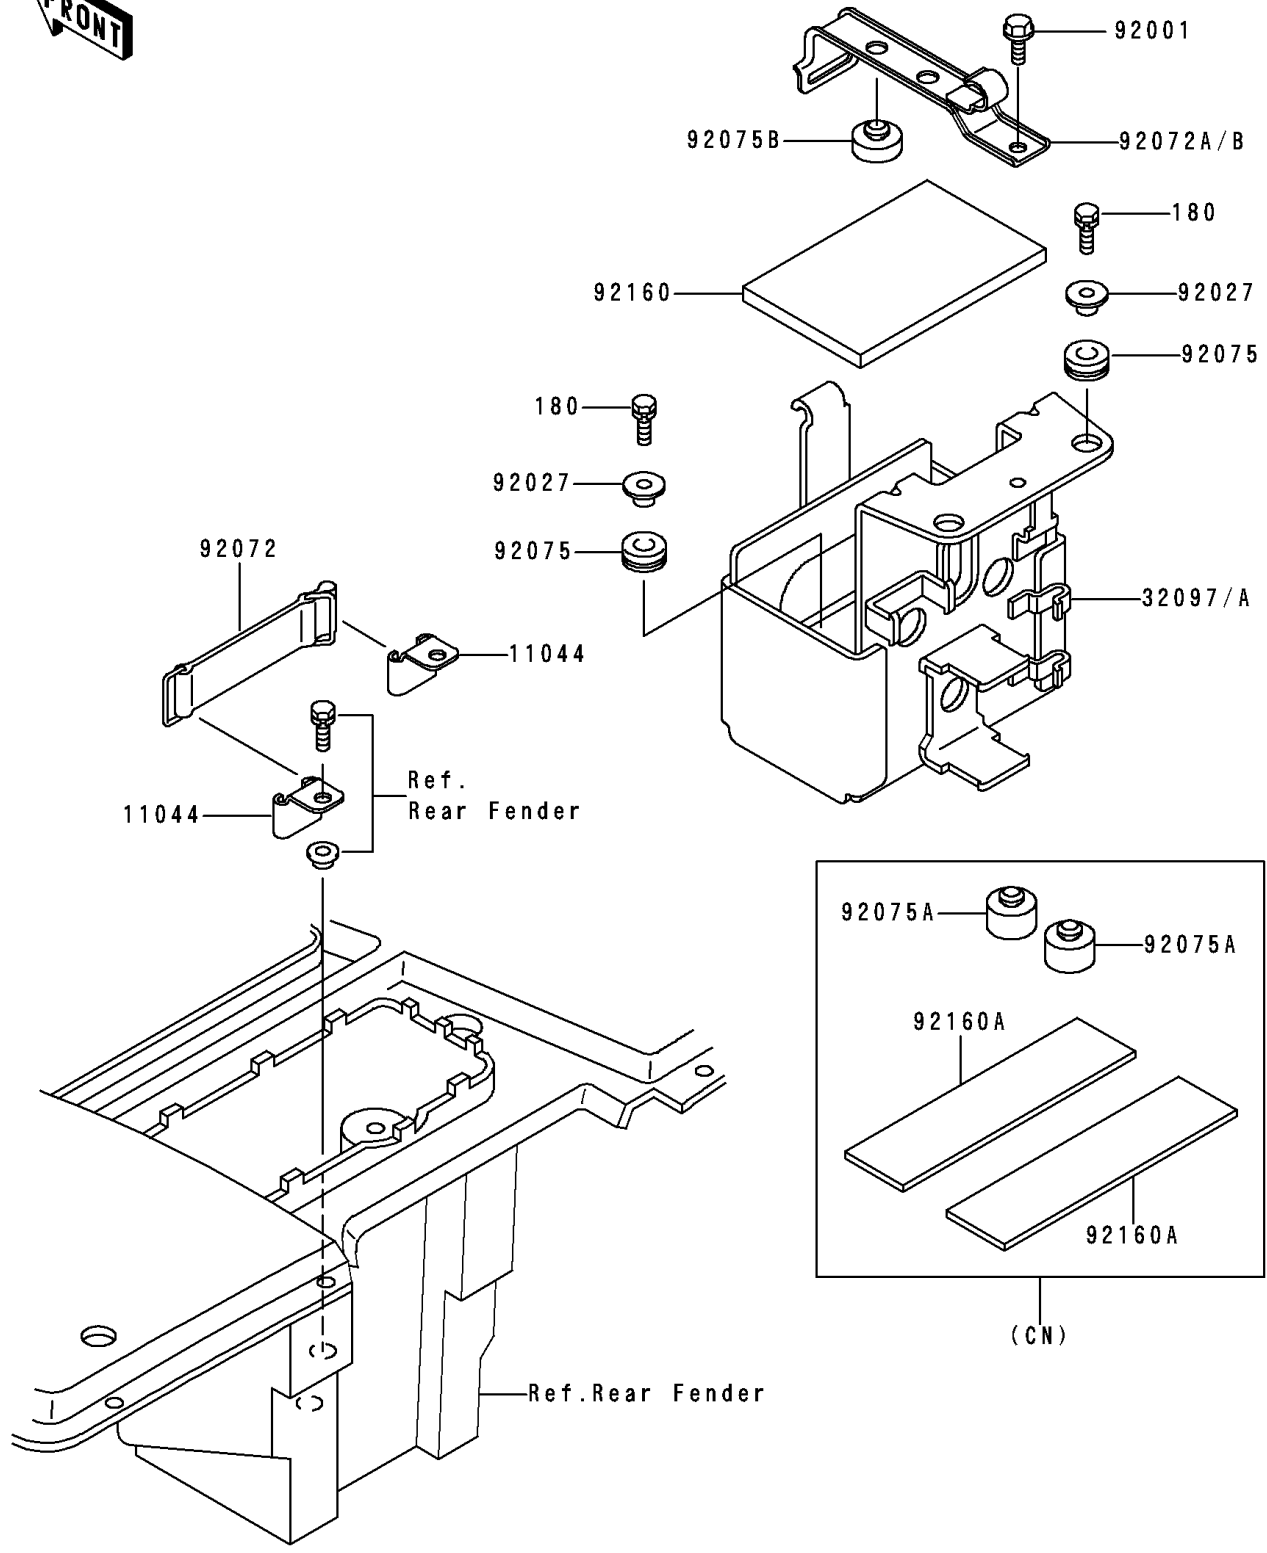

# 1994 Bayou 300 PARTS DIAGRAM

Battery Case

F2132

# 1994 Bayou 300 PARTS LIST

Battery Case

ITEM NAME	PART NUMBER	QUANTITY
-----------	-------------	----------