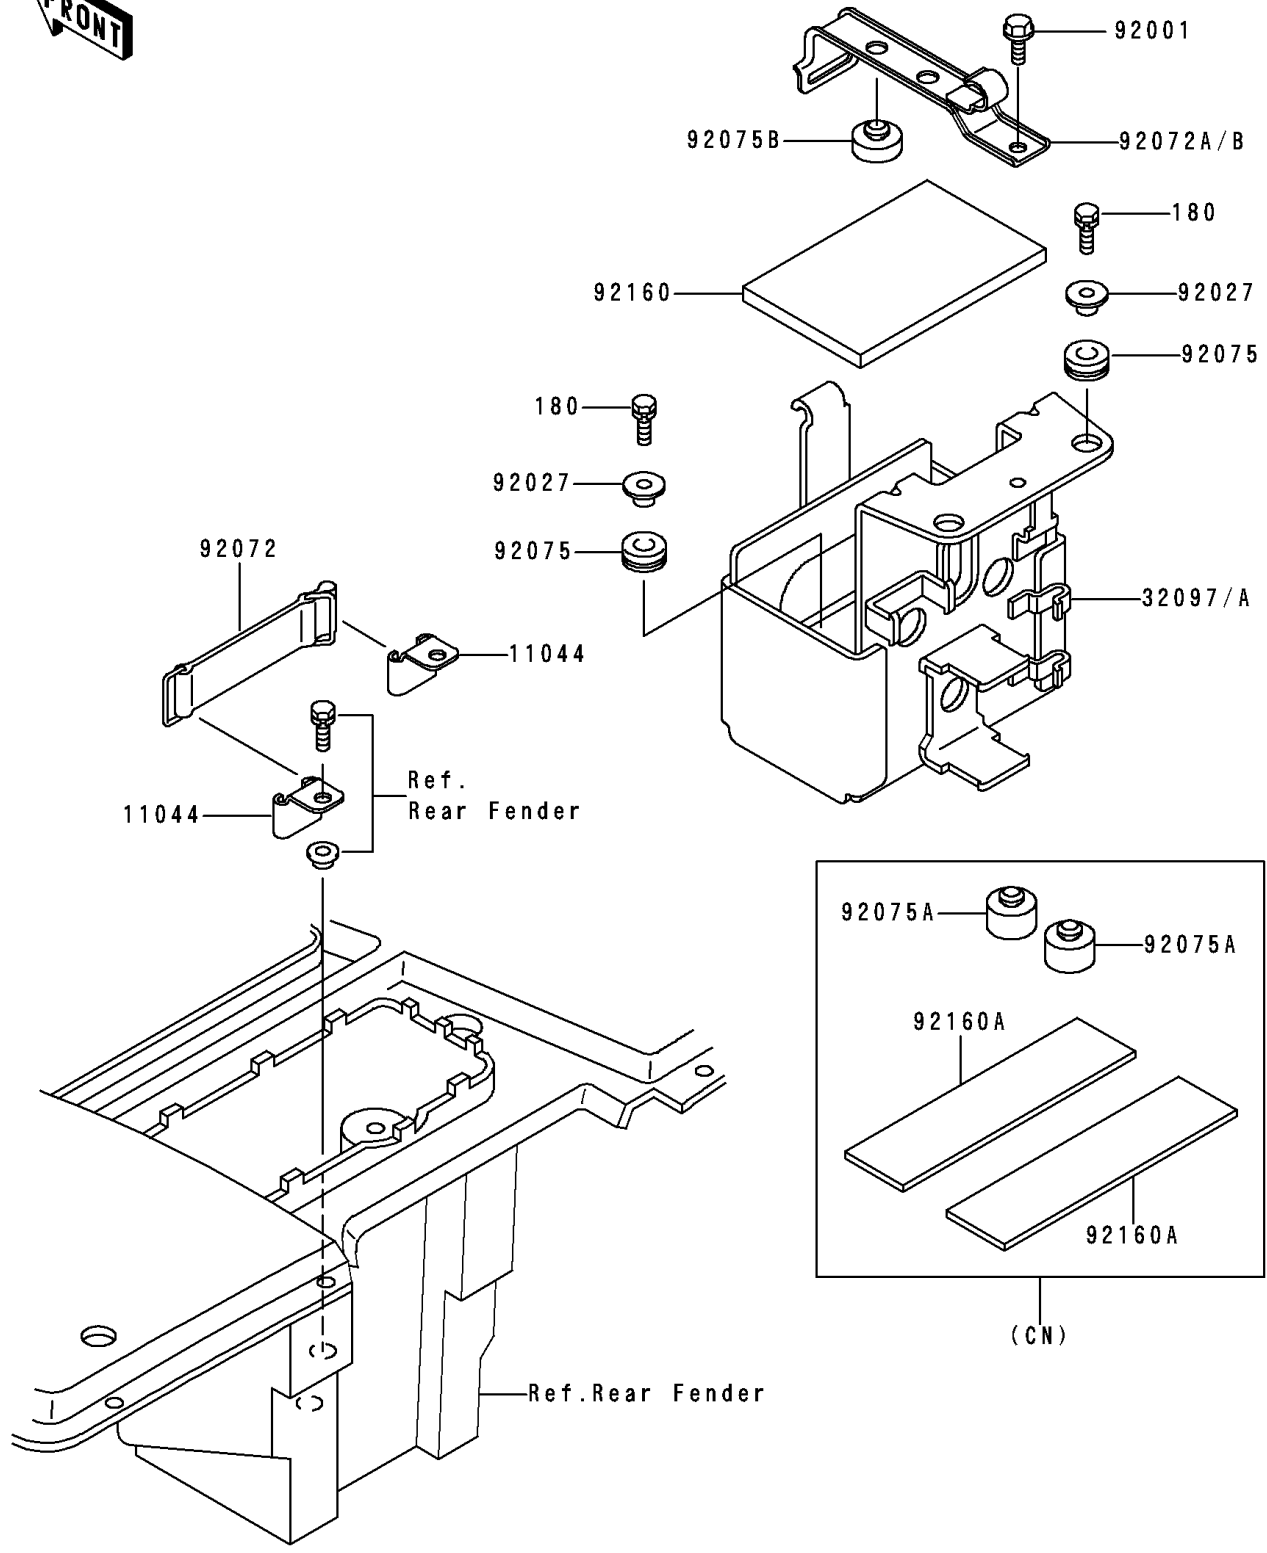

1994 Bayou 300 PARTS DIAGRAM

Battery Case

F2132

1994 Bayou 300 PARTS LIST

Battery Case

ITEM NAME	PART NUMBER	QUANTITY
BOLT-UPSET-WS (Ref # 180)	180D0620	4
BRACKET,TOOL (Ref # 11044)	11044-1535	2
BOLT,W/P,6X16 (Ref # 92001)	92001-1860	1
COLLAR,L=9.6 (Ref # 92027)	92027-1045	4
BAND (Ref # 92072)	92072-1044	1
DAMPER (Ref # 92075)	92075-1167	4
CASE-BATTERY (Ref # 32097)	32097-1133	1
CASE-BATTERY (Ref # 32097A)	32097-1144	1
BAND,BATTERY (Ref # 92072A)	92072-1230	1
BAND,BATTERY (Ref # 92072B)	92072-1290	1
DAMPER (Ref # 92075A)	92075-1876	2
DAMPER (Ref # 92075B)	92075-281	2
DAMPER,BATTERY (Ref # 92160)	92160-1100	1
DAMPER (Ref # 92160A)	92160-1266	2