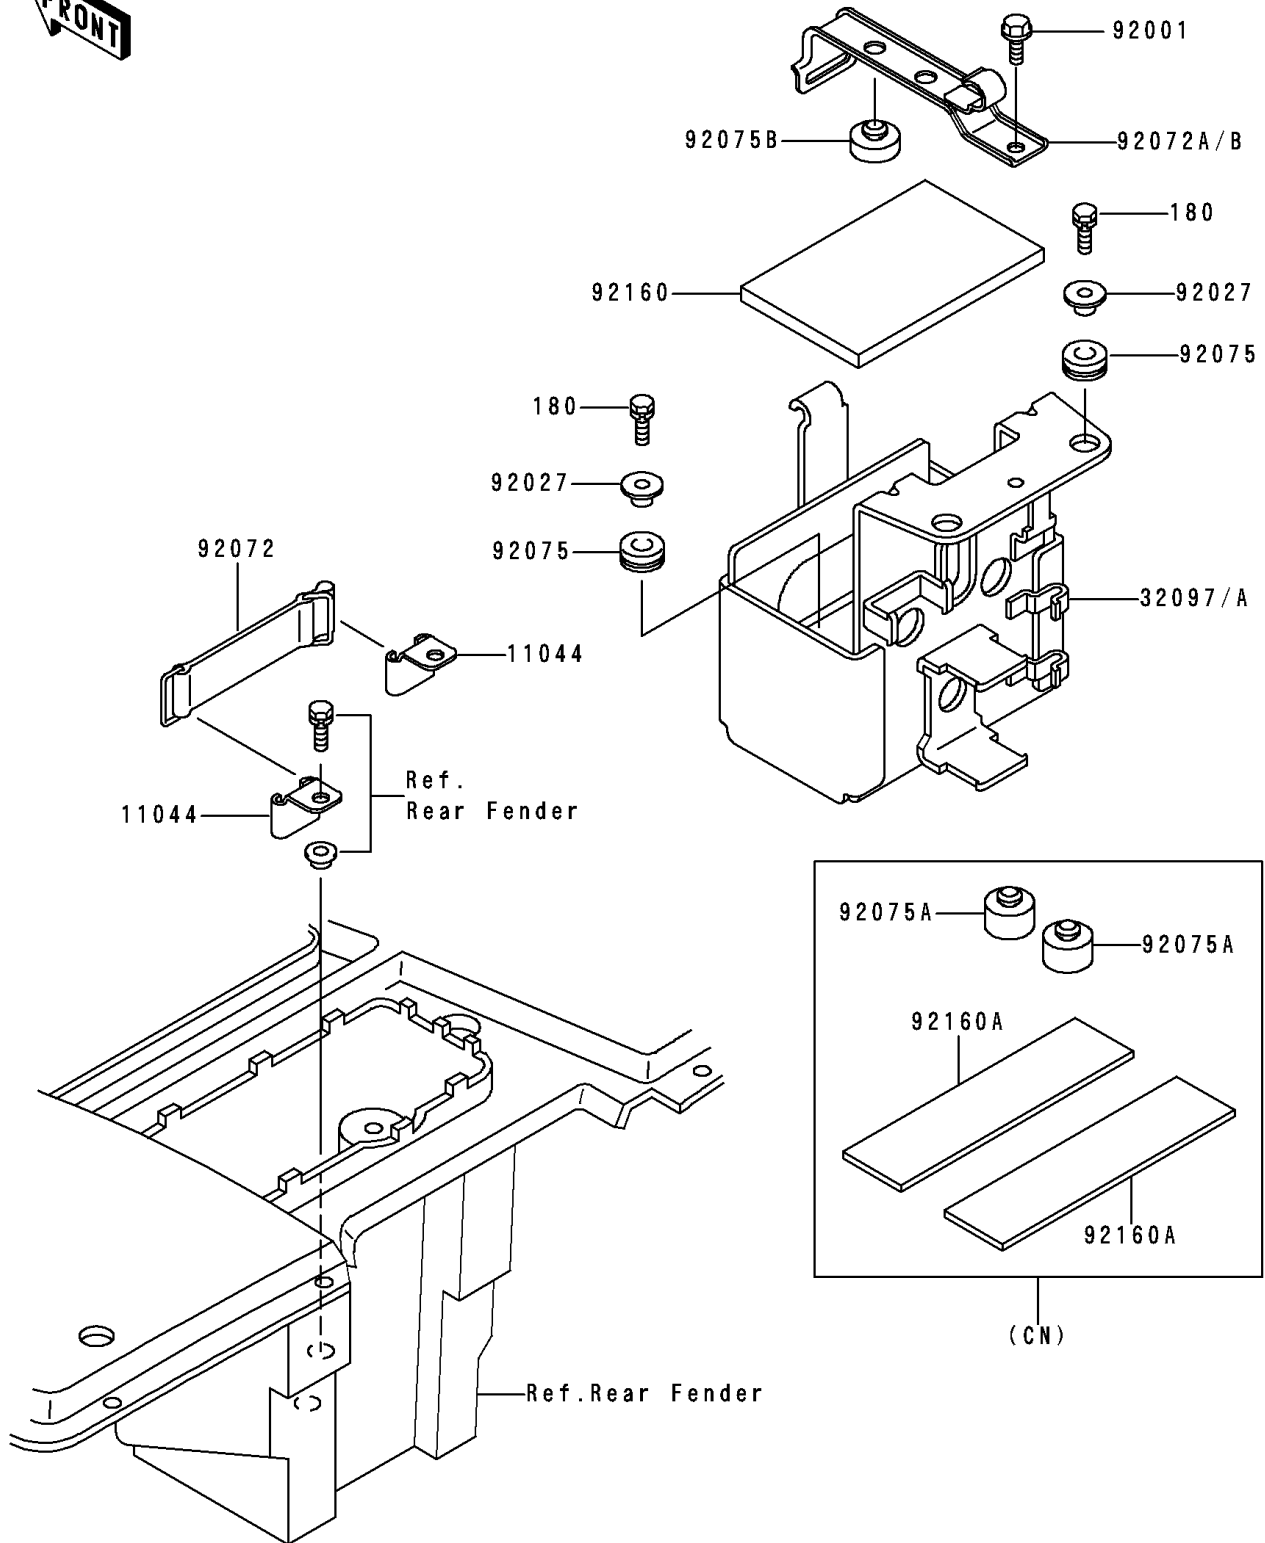

# 1996 Bayou 300 PARTS DIAGRAM

Battery Case

F2132

# 1996 Bayou 300 PARTS LIST

## Battery Case

ITEM NAME	PART NUMBER	QUANTITY
BOLT-UPSET-WS (Ref # 180)	180D0620	4
BRACKET,TOOL (Ref # 11044)	11044-1535	2
BOLT,W/P,6X16 (Ref # 92001)	92001-1860	1
COLLAR,L=9.6 (Ref # 92027)	92027-1045	4
BAND (Ref # 92072)	92072-1044	1
DAMPER (Ref # 92075)	92075-1167	4
CASE-BATTERY (Ref # 32097)	32097-1133	1
CASE-BATTERY (Ref # 32097A)	32097-1144	1
BAND,BATTERY (Ref # 92072A)	92072-1230	1
BAND,BATTERY (Ref # 92072B)	92072-1290	1
DAMPER (Ref # 92075A)	92075-1876	2
DAMPER (Ref # 92075B)	92075-281	2
DAMPER,BATTERY (Ref # 92160)	92160-1100	1
DAMPER (Ref # 92160A)	92160-1266	2