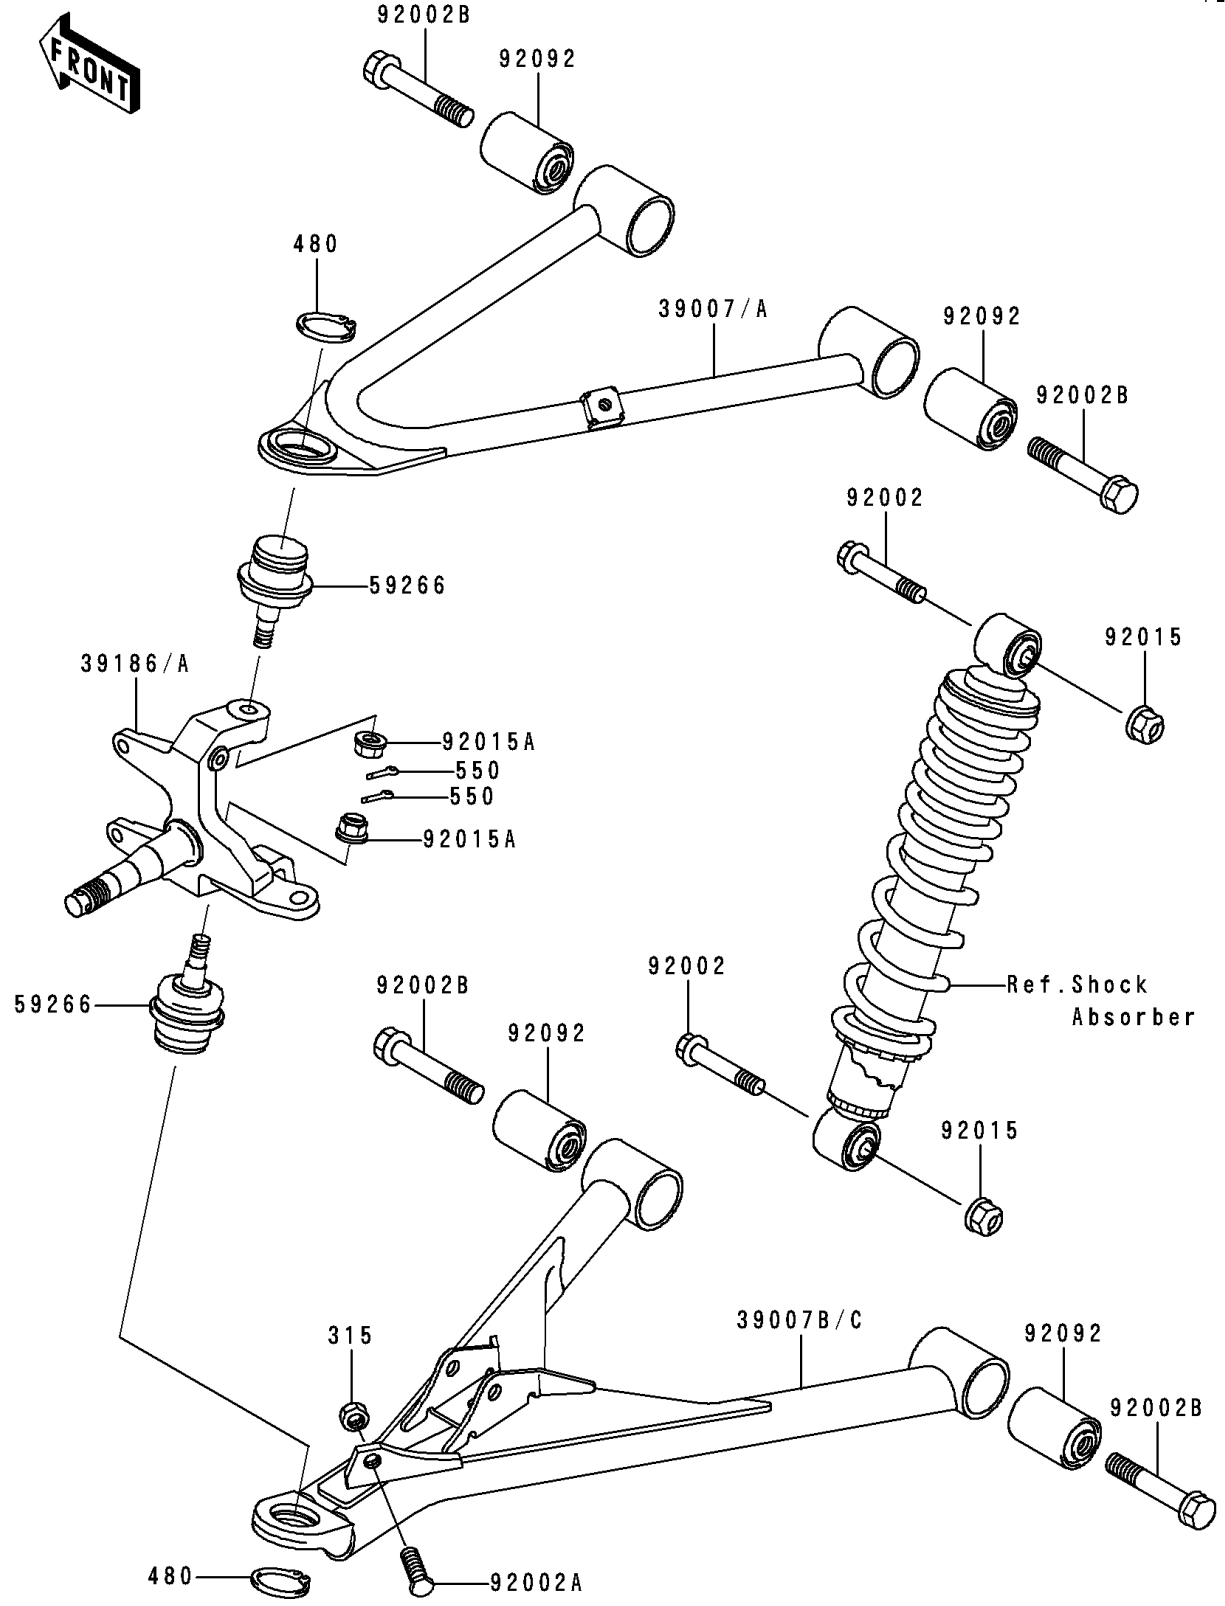

1994 Bayou 300 PARTS DIAGRAM

Front Suspension

F2152

1994 Bayou 300 PARTS LIST

Front Suspension

| ITEM NAME | PART NUMBER | QUANTITY |
|--------------------------------------|-------------|----------|
| NUT-HEX-FINE (Ref # 315) | 315J1000 | 2 |
| CIRCLIP-TYPE-C,32MM (Ref # 480) | 480J3200 | 4 |
| PIN-COTTER,2.0X15 (Ref # 550) | 550D2015 | 4 |
| ARM-SUSP,FR,LH,UPP (Ref # 39007) | 39007-1140 | 1 |
| ARM-SUSP,FR,RH,UPP (Ref # 39007A) | 39007-1141 | 1 |
| ARM-SUSP,FR,LH,LWR (Ref # 39007B) | 39007-1142 | 1 |
| ARM-SUSP,FR,RH,LWR (Ref # 39007C) | 39007-1143 | 1 |
| KNUCKLE,LH (Ref # 39186) | 39186-1083 | 1 |
| KNUCKLE,RH (Ref # 39186A) | 39186-1084 | 1 |
| JOINT-BALL (Ref # 59266) | 59266-1060 | 4 |
| BOLT,FLANGED,10X53.5 (Ref # 92002) | 92002-1529 | 4 |
| BOLT,10X30 (Ref # 92002A) | 92002-1559 | 2 |
| BOLT,FLANGED,12X67 (Ref # 92002B) | 92002-1861 | 8 |
| NUT,LOCK,10MM (Ref # 92015) | 92015-1597 | 4 |
| NUT,LOCK,FLANGED,10MM (Ref # 92015A) | 92015-1717 | 4 |
| BUSHING-RUBBER (Ref # 92092) | 92092-1065 | 8 |