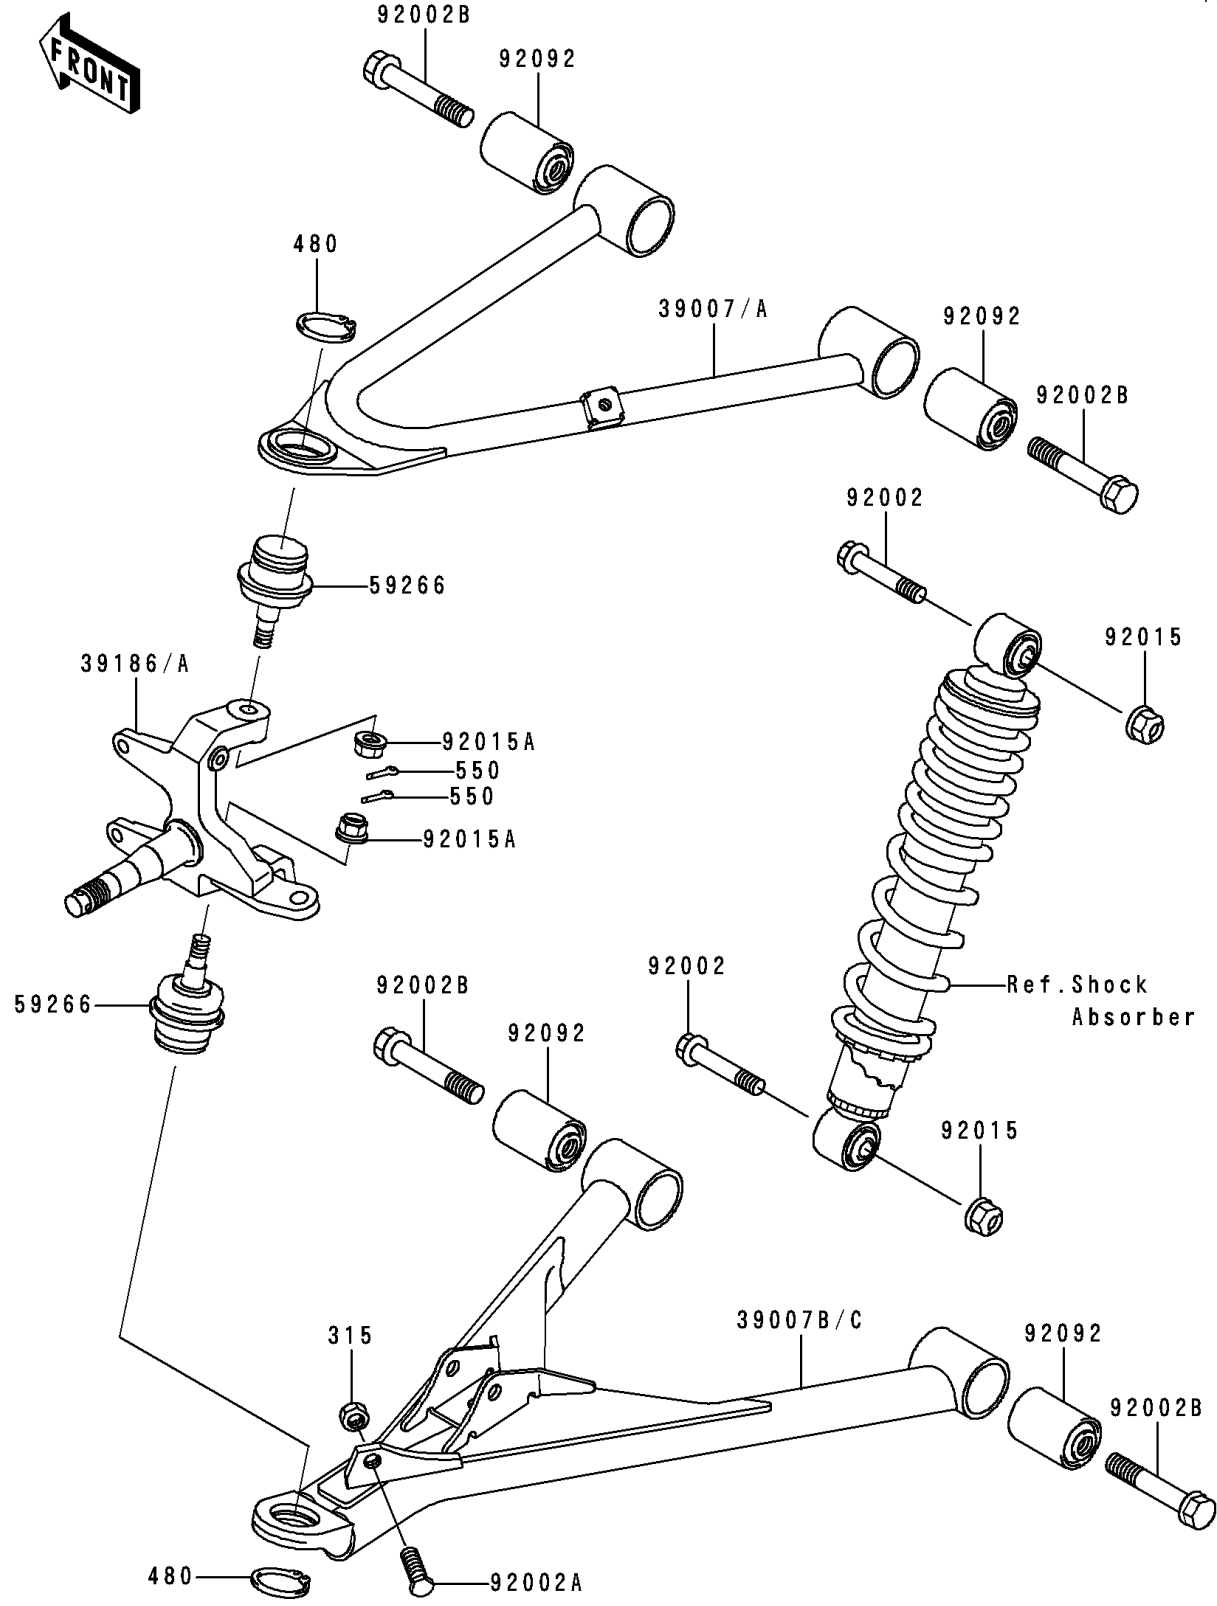

1994 Bayou 300 PARTS DIAGRAM

Front Suspension

F2152

1994 Bayou 300 PARTS LIST

Front Suspension

ITEM NAME	PART NUMBER	QUANTITY
-----------	-------------	----------