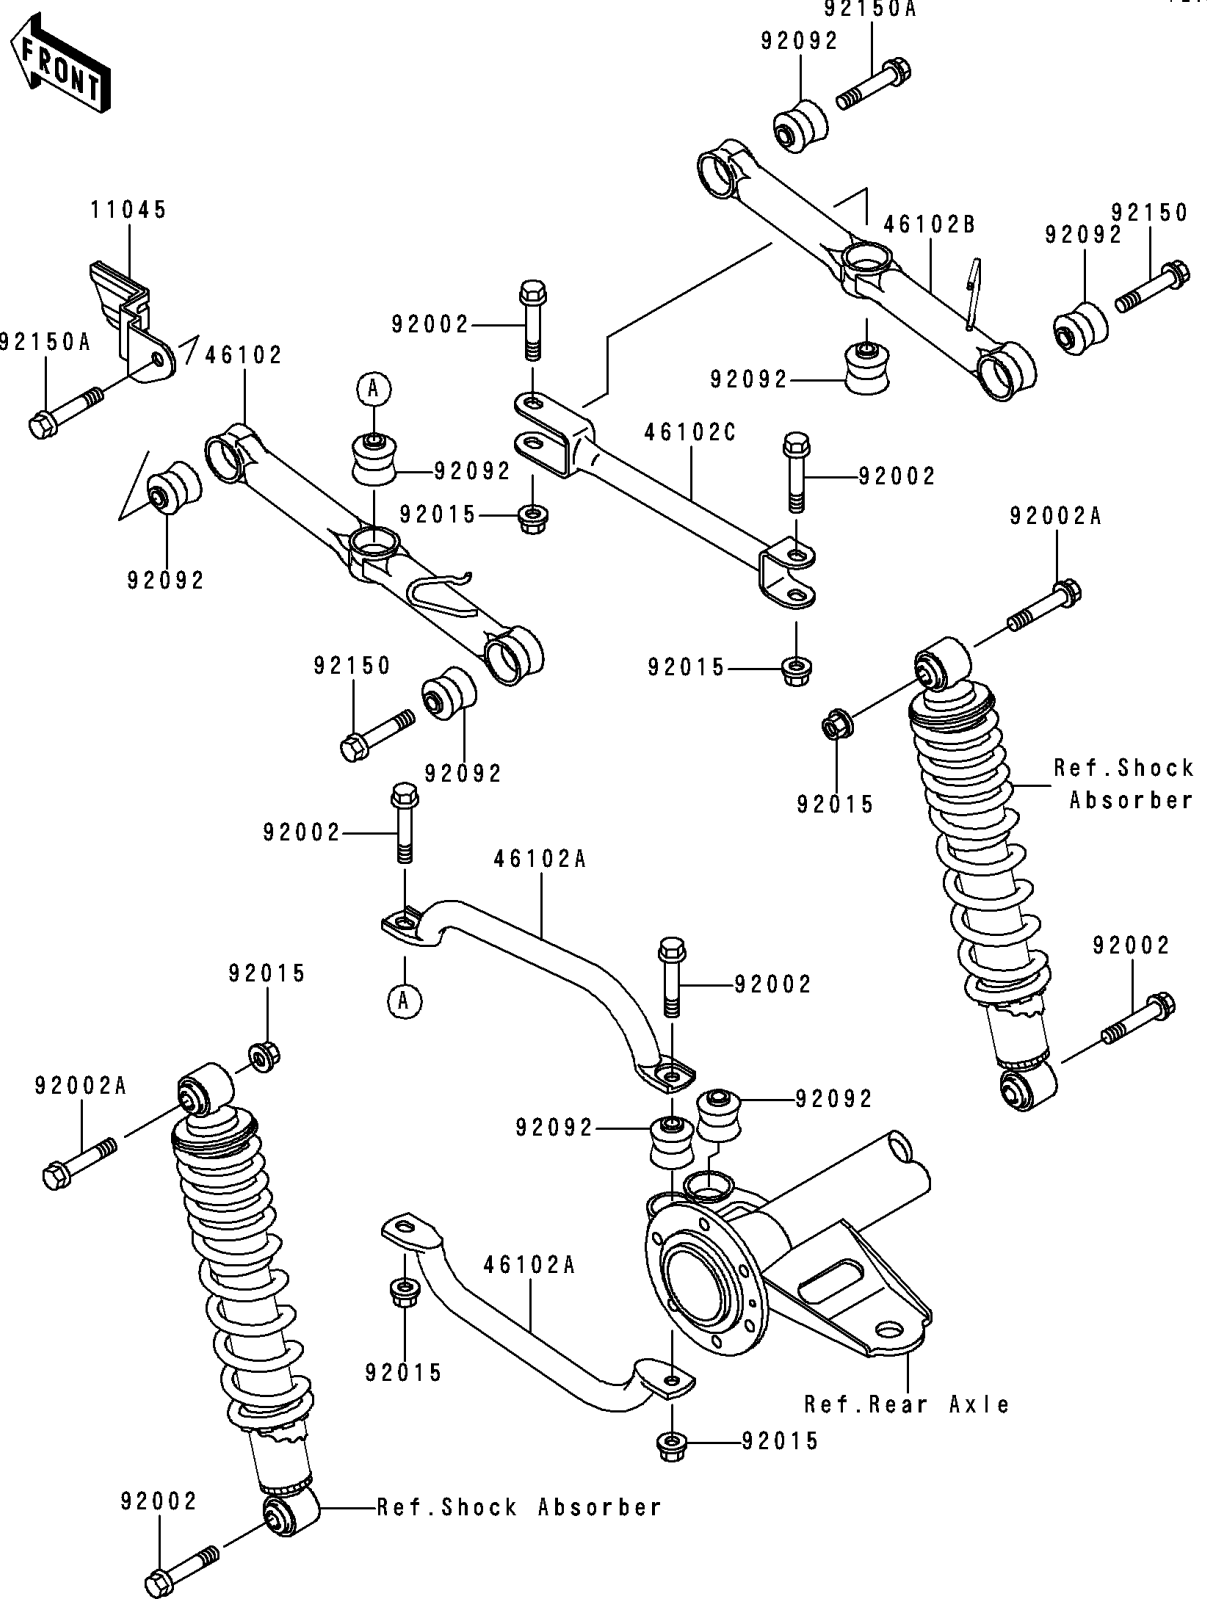

1992 Bayou 300 PARTS DIAGRAM

Rear Suspension

F2153

1992 Bayou 300 PARTS LIST

Rear Suspension

ITEM NAME	PART NUMBER	QUANTITY
BRACKET,FLAP GUARD (Ref # 11045)	11045-1946	1
ROD,SUSPENSION,RR,LH,OUTSIDE (Ref # 46102)	46102-1223	1
ROD,SUSPENSION,RR,LH,INSIDE (Ref # 46102A)	46102-1224	2
ROD,SUSPENSION,RR,RH,OUTSIDE (Ref # 46102B)	46102-1225	1
ROD,SUSPENSION,RR,RH,INSIDE (Ref # 46102C)	46102-1226	1
BOLT,FLANGED,10X53.5 (Ref # 92002)	92002-1529	6
BOLT,FLANGED,10X49 (Ref # 92002A)	92002-1562	2
NUT,LOCK,10MM (Ref # 92015)	92015-1597	6
BUSHING-RUBBER (Ref # 92092)	92092-1064	8
BOLT,FLANGED,10X49 (Ref # 92150)	92150-1048	2
BOLT,FLANGED,10X52 (Ref # 92150A)	92150-1070	2