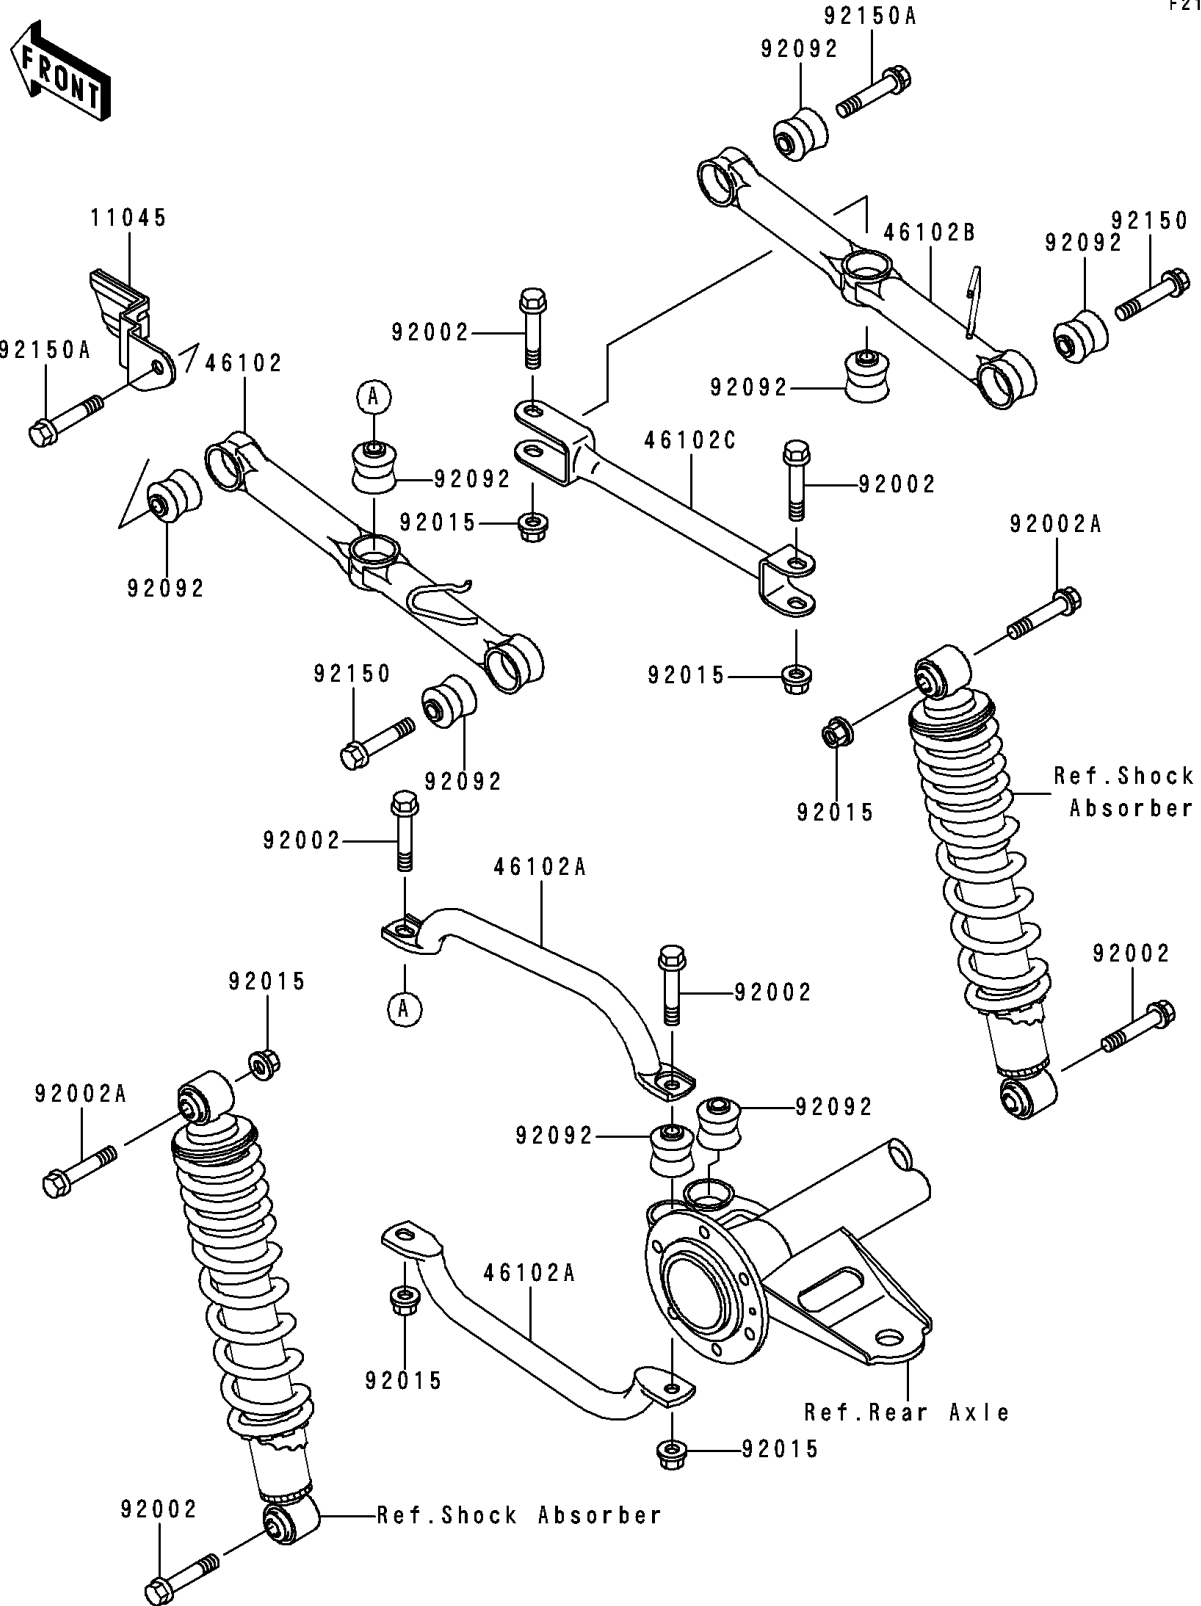

# 1996 Bayou 300 PARTS DIAGRAM

Rear Suspension

F2153

# 1996 Bayou 300 PARTS LIST

## Rear Suspension

ITEM NAME	PART NUMBER	QUANTITY
BRACKET,FLAP GUARD (Ref # 11045)	11045-1946	1
ROD,SUSPENSION,RR,LH,OUTSIDE (Ref # 46102)	46102-1223	1
ROD,SUSPENSION,RR,LH,INSIDE (Ref # 46102A)	46102-1224	2
ROD,SUSPENSION,RR,RH,OUTSIDE (Ref # 46102B)	46102-1225	1
ROD,SUSPENSION,RR,RH,INSIDE (Ref # 46102C)	46102-1226	1
BOLT,FLANGED,10X53.5 (Ref # 92002)	92002-1529	6
BOLT,FLANGED,10X49 (Ref # 92002A)	92002-1562	2
NUT,LOCK,10MM (Ref # 92015)	92015-1597	6
BUSHING-RUBBER (Ref # 92092)	92092-1064	8
BOLT,FLANGED,10X49 (Ref # 92150)	92150-1048	2
BOLT,FLANGED,10X52 (Ref # 92150A)	92150-1070	2