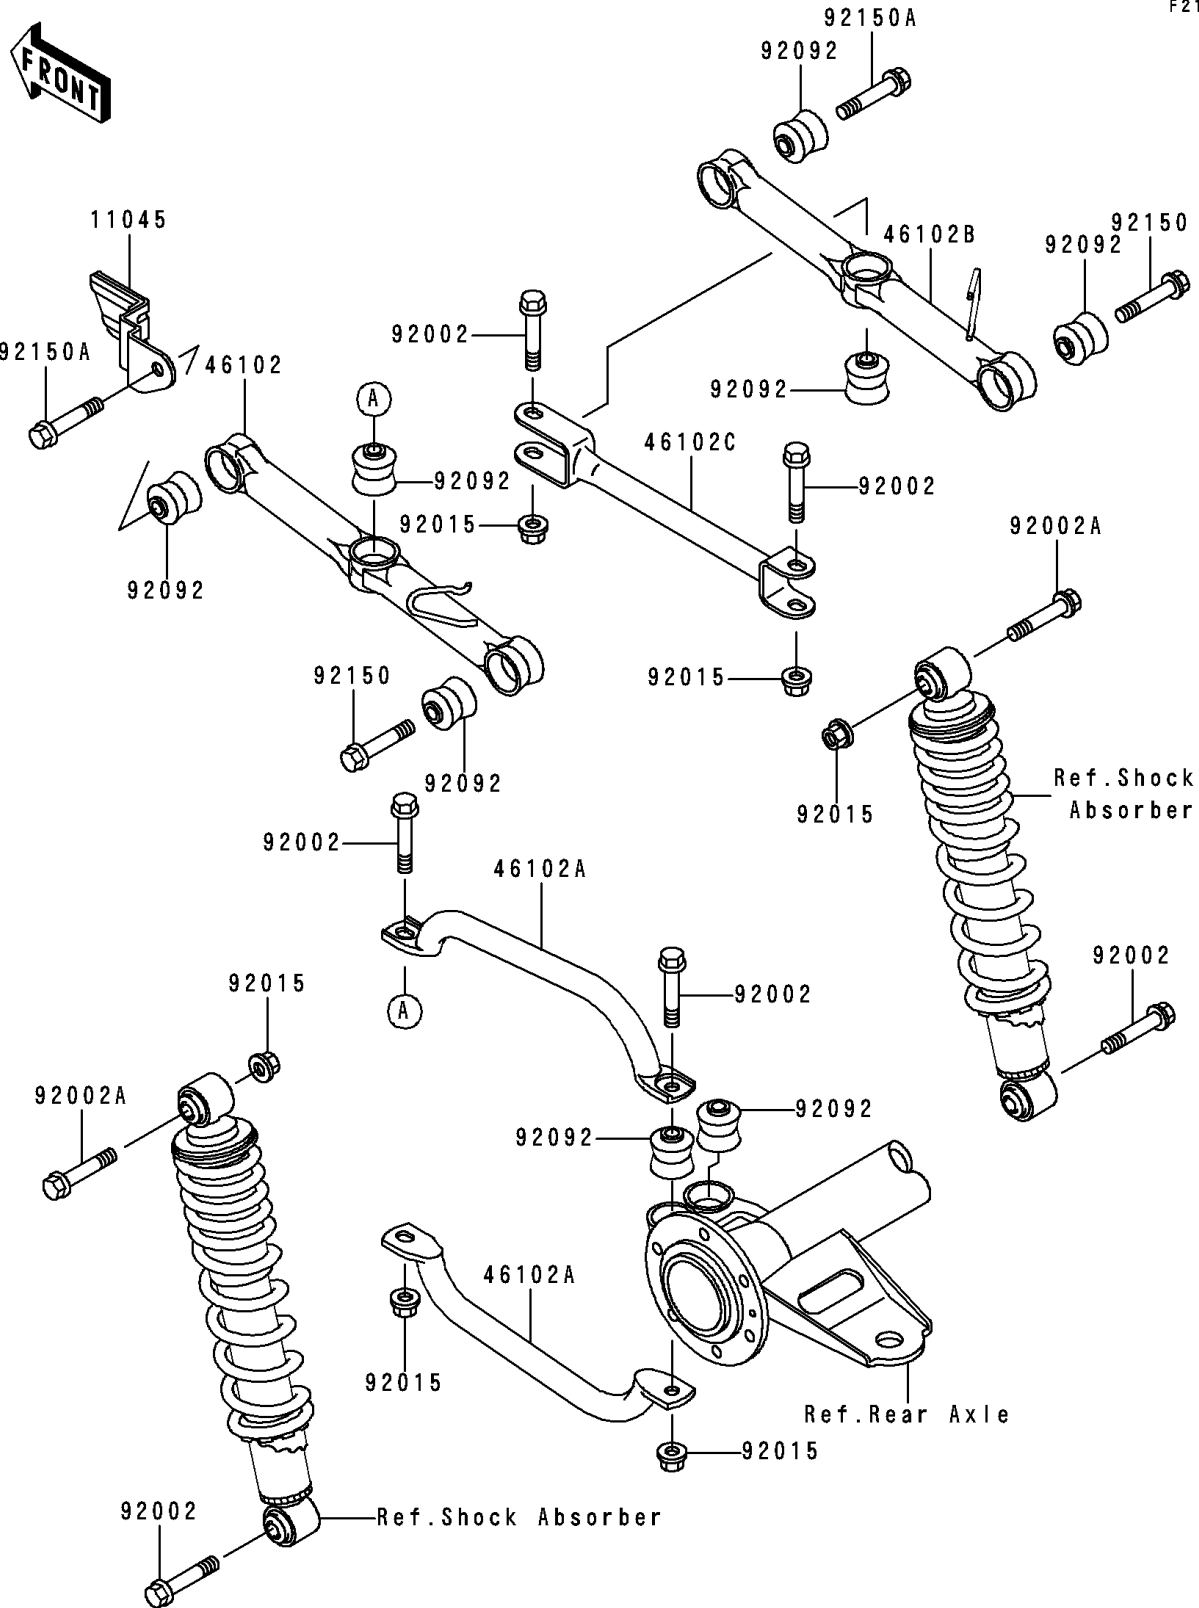

1996 Bayou 300 PARTS DIAGRAM

Rear Suspension

F2153

1996 Bayou 300 PARTS LIST

Rear Suspension

ITEM NAME	PART NUMBER	QUANTITY
BRACKET,FLAP GUARD (Ref # 11045)	11045-1946	1
ROD,SUSPENSION,RR,LH,OUTSIDE (Ref # 46102)	46102-1223	1
ROD,SUSPENSION,RR,LH,INSIDE (Ref # 46102A)	46102-1224	2
ROD,SUSPENSION,RR,RH,OUTSIDE (Ref # 46102B)	46102-1225	1
ROD,SUSPENSION,RR,RH,INSIDE (Ref # 46102C)	46102-1226	1
BOLT,FLANGED,10X53.5 (Ref # 92002)	92002-1529	6
BOLT,FLANGED,10X49 (Ref # 92002A)	92002-1562	2
NUT,LOCK,10MM (Ref # 92015)	92015-1597	6
BUSHING-RUBBER (Ref # 92092)	92092-1064	8
BOLT,FLANGED,10X49 (Ref # 92150)	92150-1048	2
BOLT,FLANGED,10X52 (Ref # 92150A)	92150-1070	2