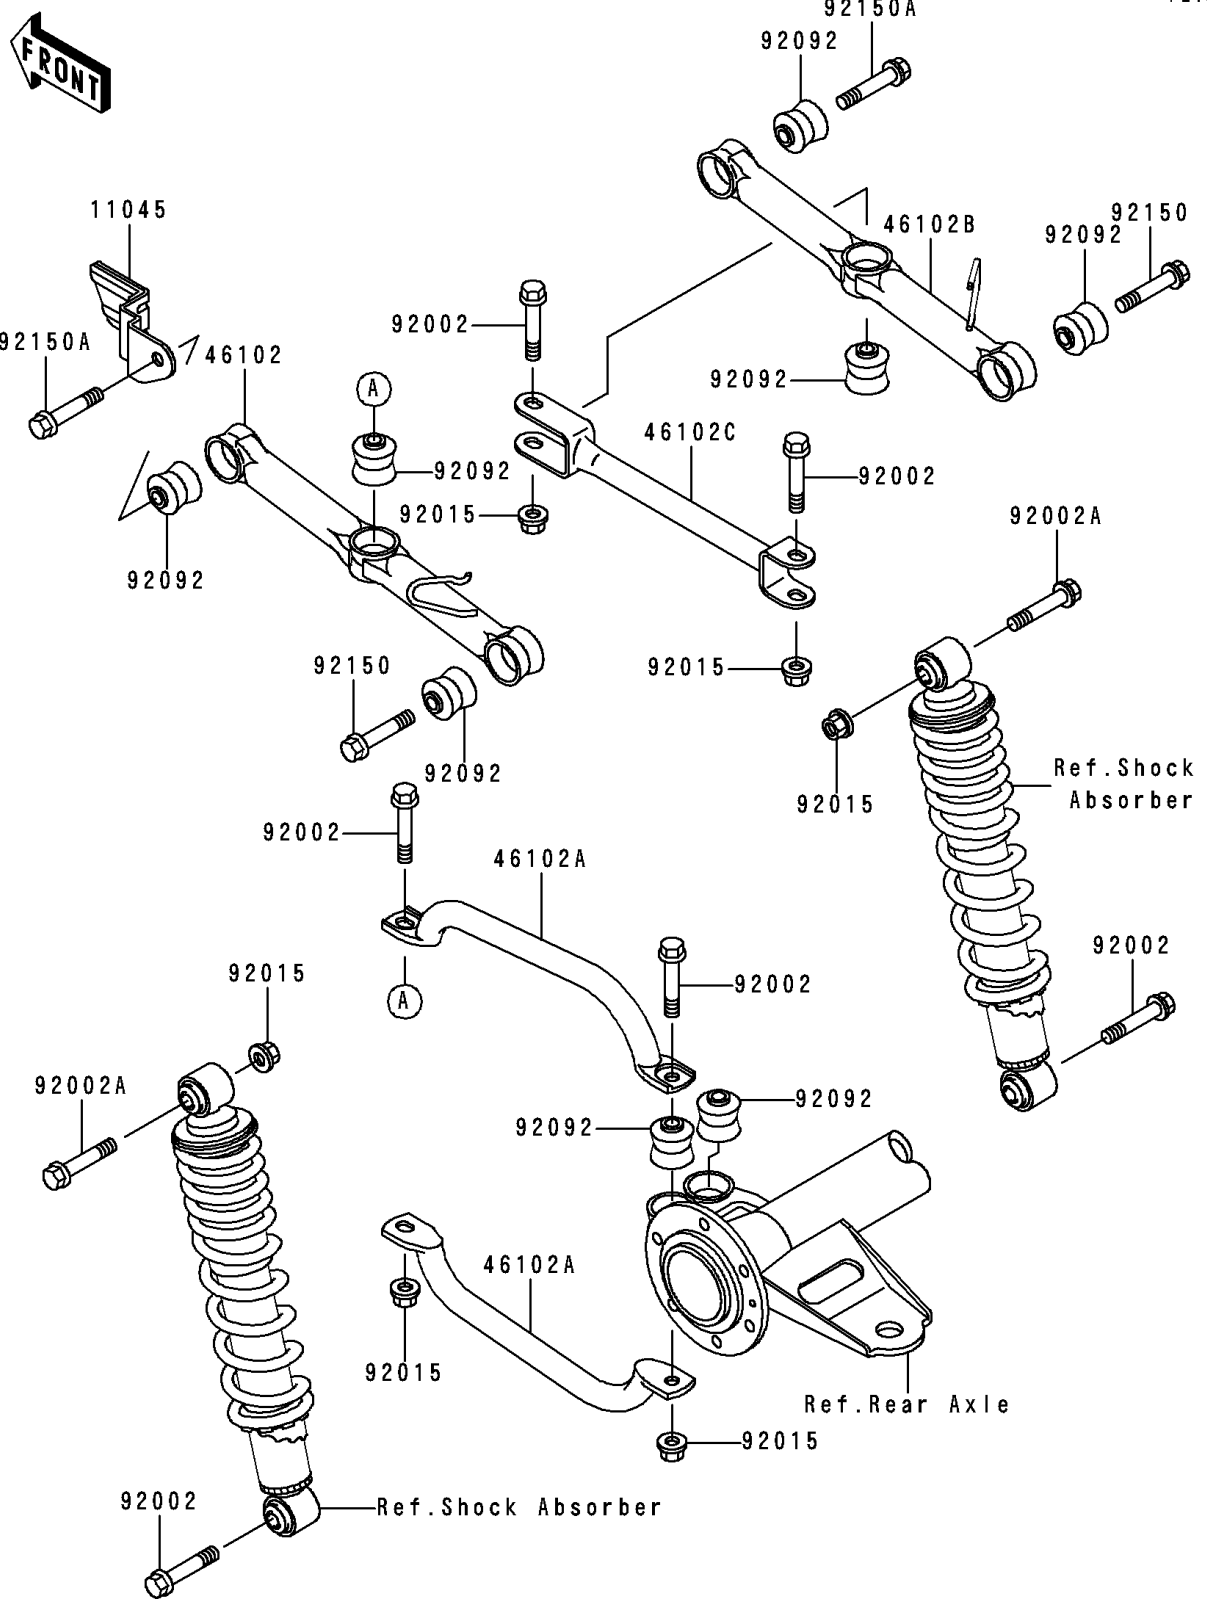

1994 Bayou 300 PARTS DIAGRAM

Rear Suspension

F2153

1994 Bayou 300 PARTS LIST

Rear Suspension

ITEM NAME	PART NUMBER	QUANTITY
-----------	-------------	----------