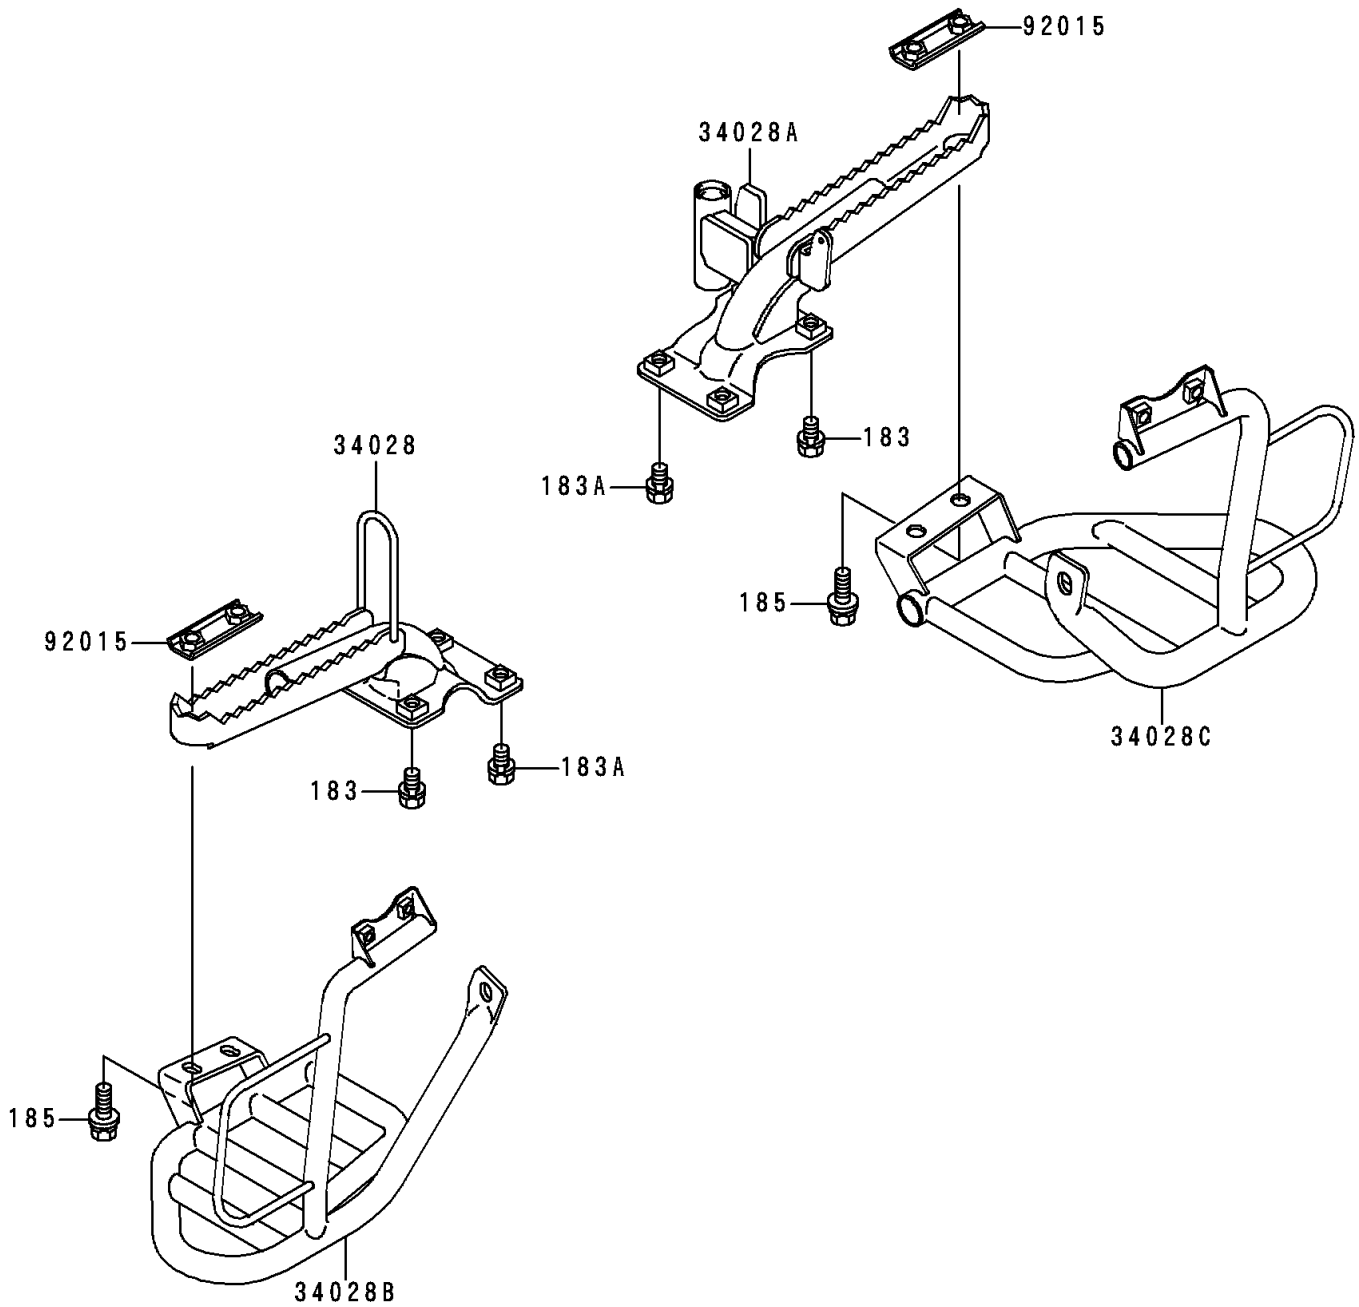

# 1992 Bayou 300 PARTS DIAGRAM

Footrests

F2160

# 1992 Bayou 300 PARTS LIST

## Footrests

ITEM NAME	PART NUMBER	QUANTITY
BOLT-UPSET-WS-SMALL (Ref # 183)	183H0814	4
BOLT-UPSET-WS-SMALL (Ref # 183A)	183H0818	4
BOLT-UPSET-WSP-SMALL,8X20 (Ref # 185)	185J0820	4
STEP (Ref # 34028)	34028-1271	1
STEP,RH (Ref # 34028A)	34028-1279	1
STEP,FOOT BOARD,LH (Ref # 34028B)	34028-1310	1
STEP,FOOT BOARD,RH (Ref # 34028C)	34028-1311	1
NUT (Ref # 92015)	92015-1732	2