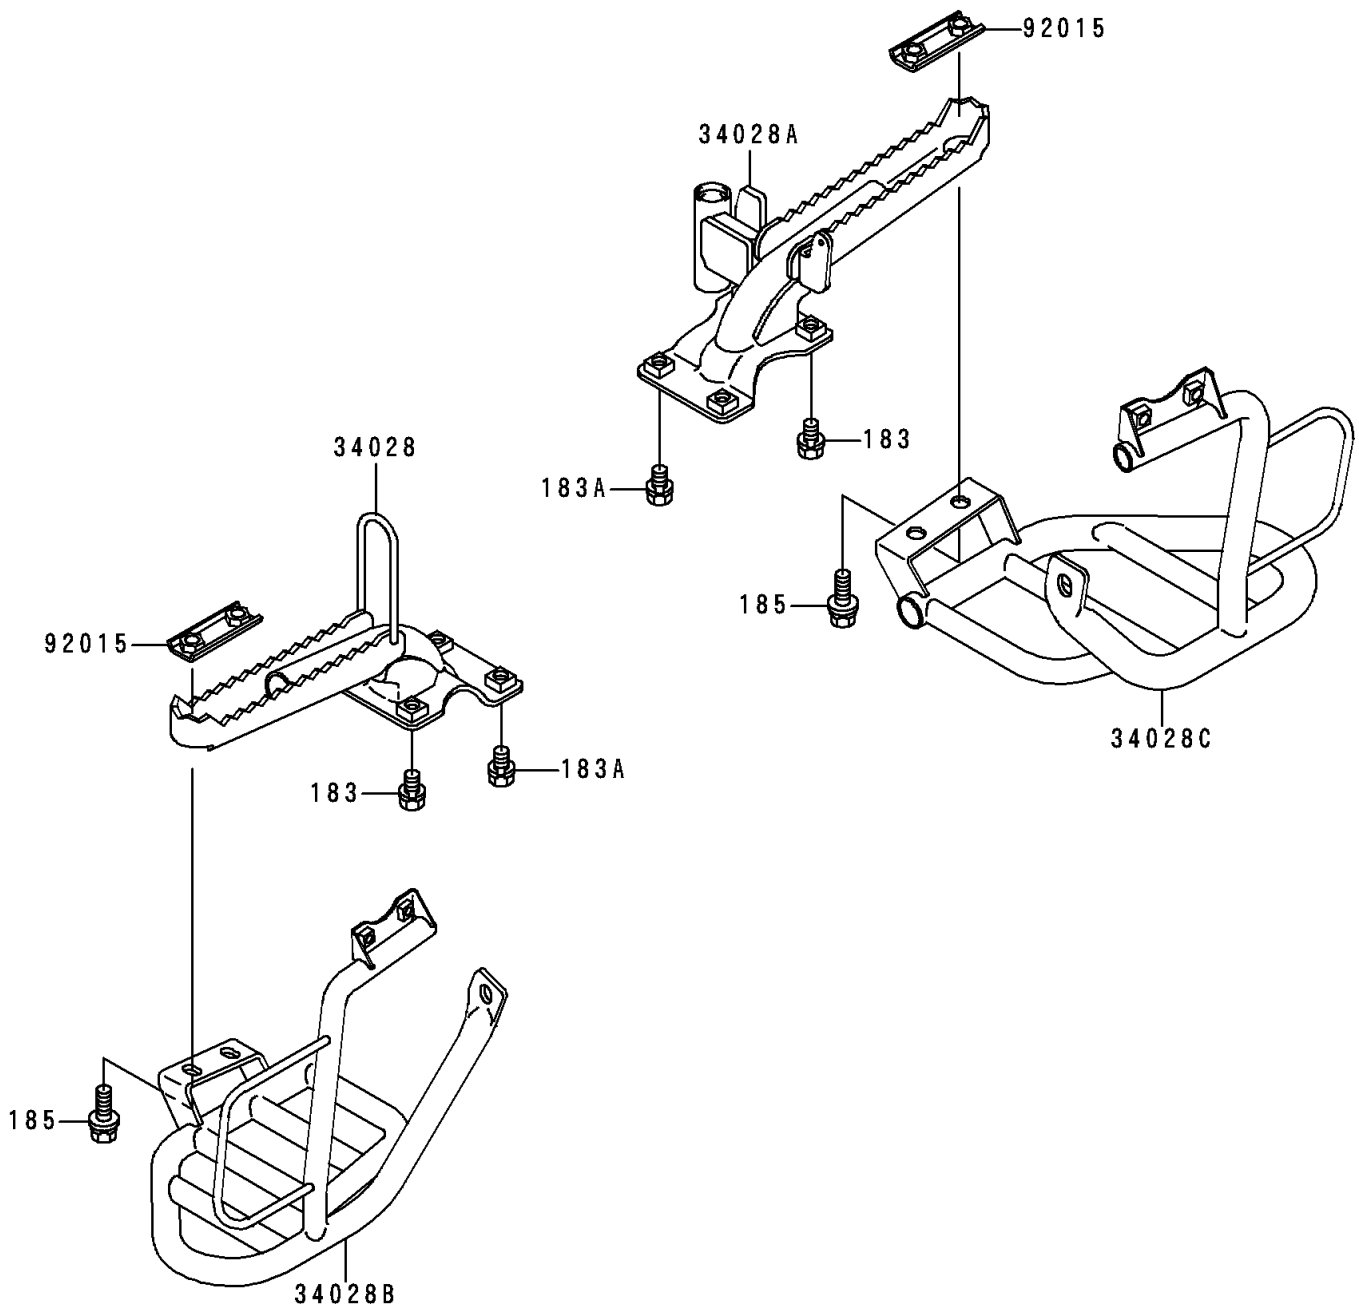

# 1994 Bayou 300 PARTS DIAGRAM

Footrests

F2160

# 1994 Bayou 300 PARTS LIST

## Footrests

ITEM NAME	PART NUMBER	QUANTITY
BOLT-UPSET-WS-SMALL (Ref # 183)	183H0814	4
BOLT-UPSET-WS-SMALL (Ref # 183A)	183H0818	4
BOLT-UPSET-WSP-SMALL,8X20 (Ref # 185)	185J0820	4
STEP (Ref # 34028)	34028-1271	1
STEP,RH (Ref # 34028A)	34028-1279	1
STEP,FOOT BOARD,LH (Ref # 34028B)	34028-1310	1
STEP,FOOT BOARD,RH (Ref # 34028C)	34028-1311	1
NUT (Ref # 92015)	92015-1732	2