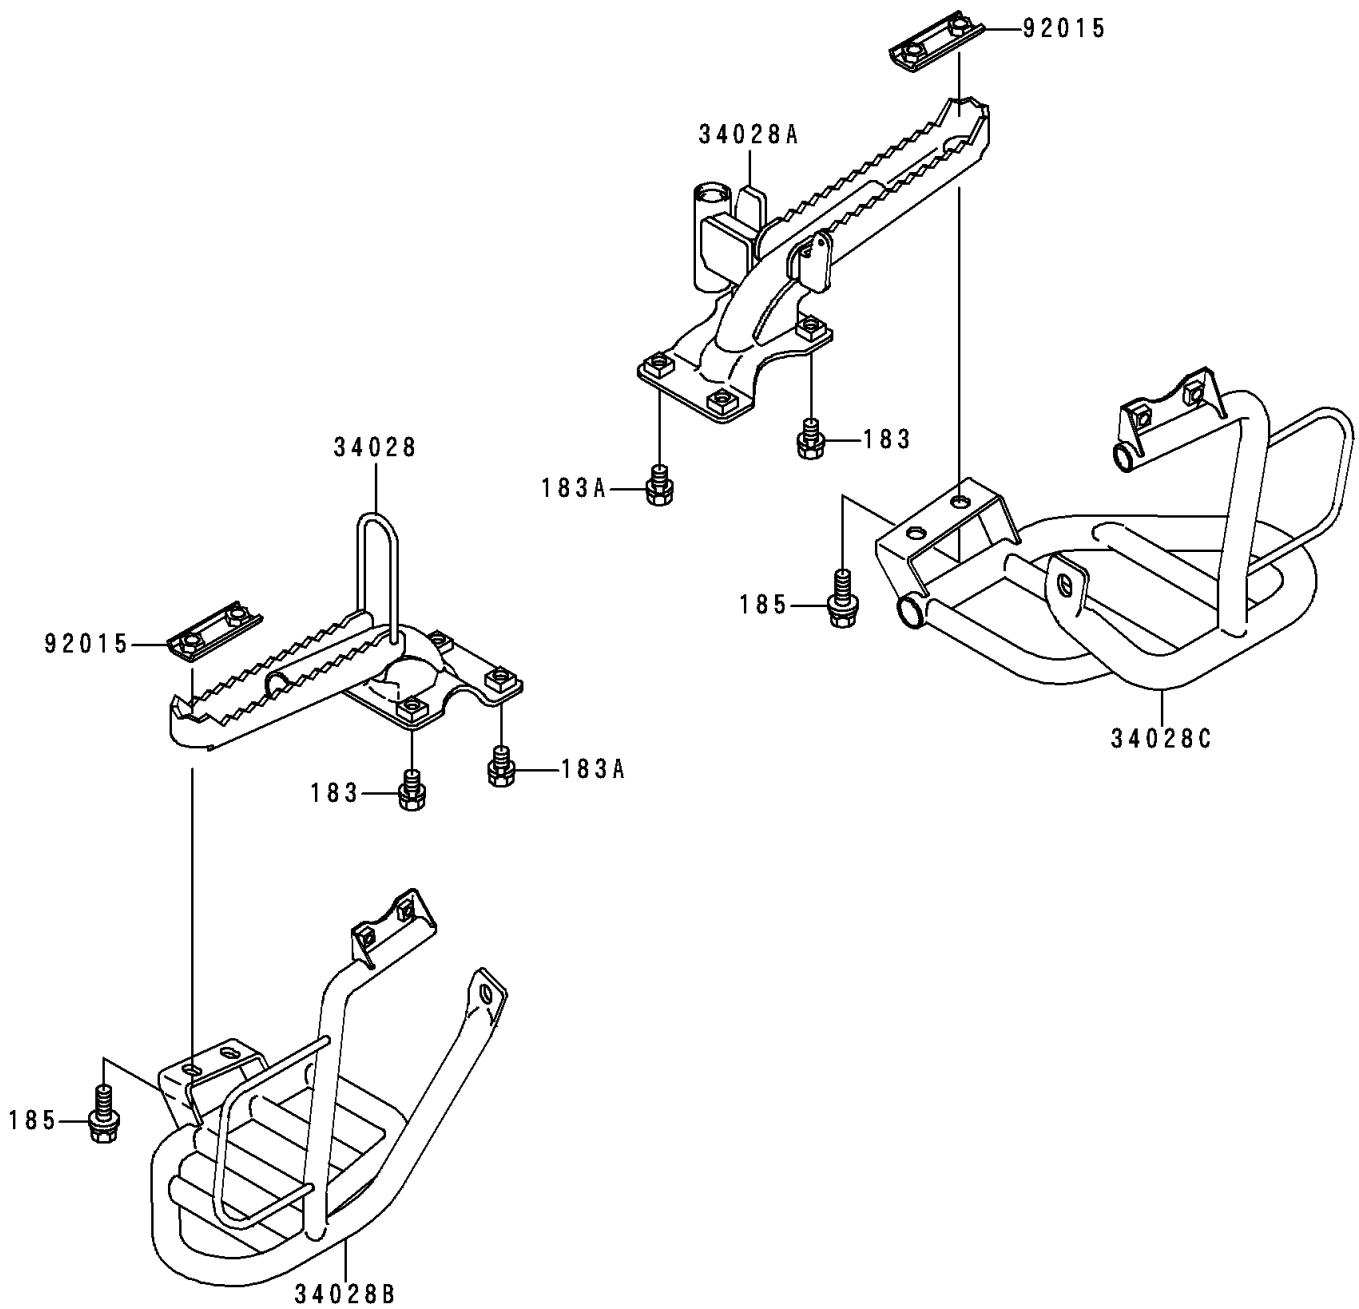

1995 Bayou 300 PARTS DIAGRAM

Footrests

F2160

1995 Bayou 300 PARTS LIST

Footrests

ITEM NAME	PART NUMBER	QUANTITY
BOLT-UPSET-WS-SMALL (Ref # 183)	183H0814	4
BOLT-UPSET-WS-SMALL (Ref # 183A)	183H0818	4
BOLT-UPSET-WSP-SMALL,8X20 (Ref # 185)	185J0820	4
STEP (Ref # 34028)	34028-1271	1
STEP,RH (Ref # 34028A)	34028-1279	1
STEP,FOOT BOARD,LH (Ref # 34028B)	34028-1310	1
STEP,FOOT BOARD,RH (Ref # 34028C)	34028-1311	1
NUT (Ref # 92015)	92015-1732	2