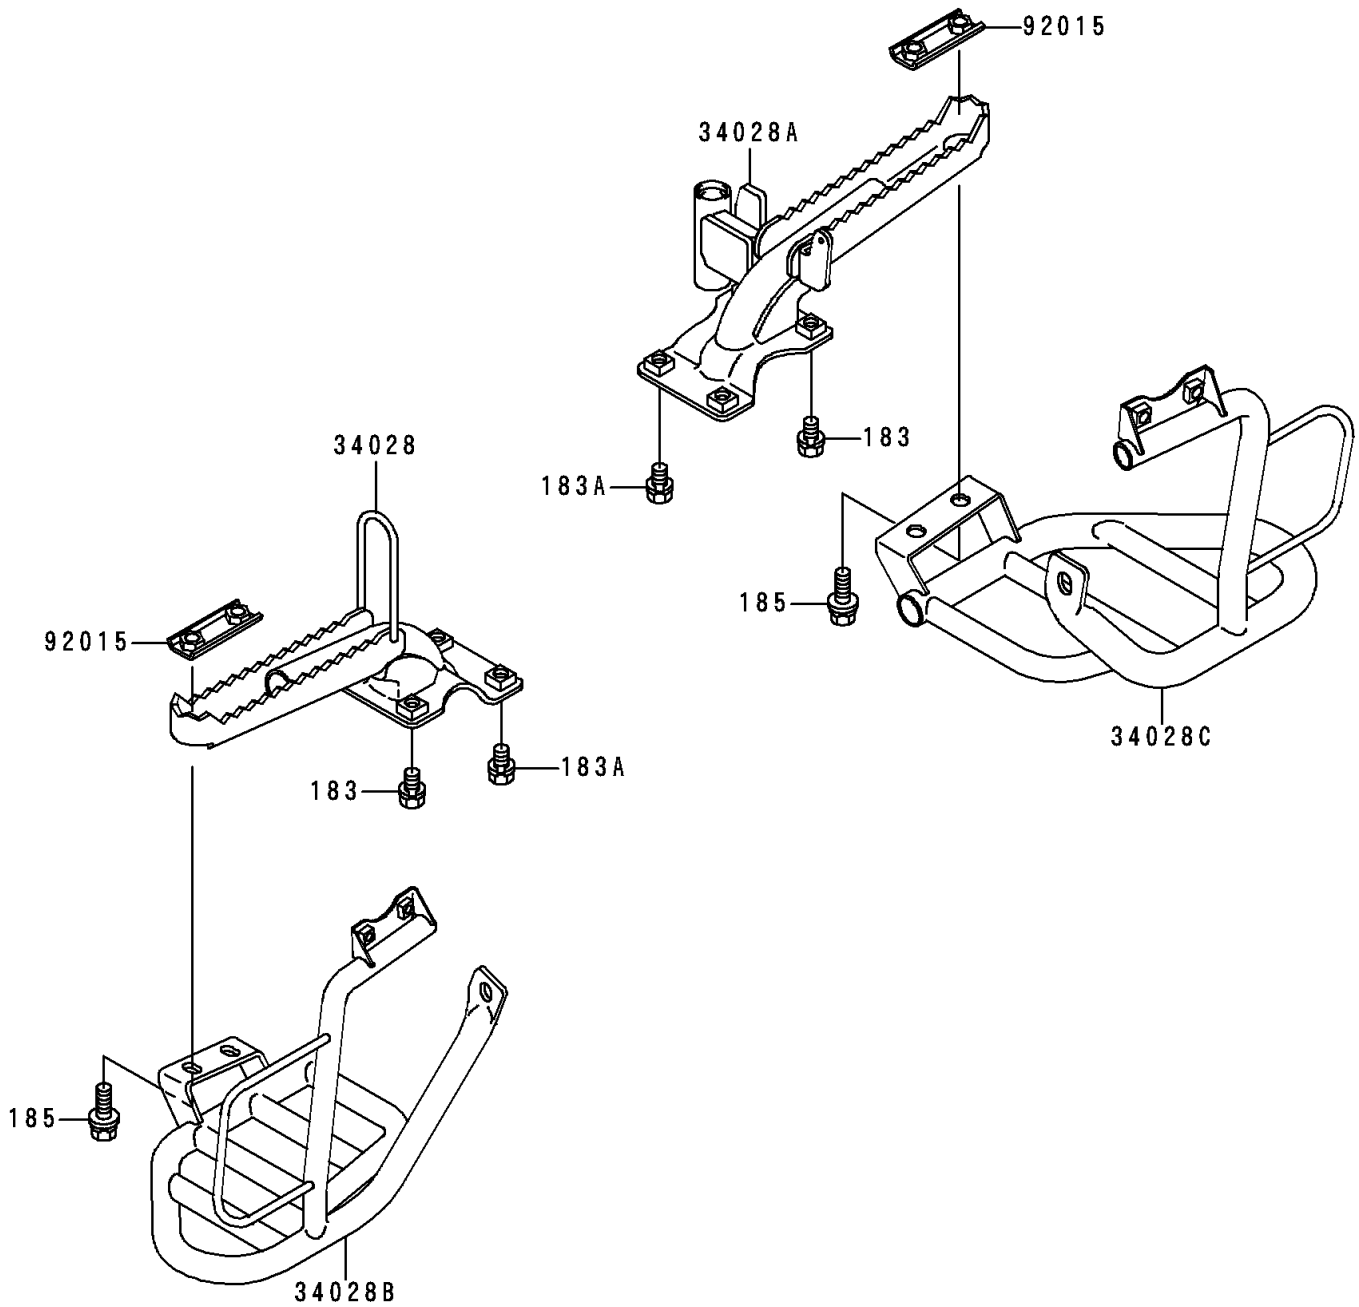

1996 Bayou 300 PARTS DIAGRAM

Footrests

F2160

1996 Bayou 300 PARTS LIST

Footrests

ITEM NAME	PART NUMBER	QUANTITY
BOLT-UPSET-WS-SMALL (Ref # 183)	183H0814	4
BOLT-UPSET-WS-SMALL (Ref # 183A)	183H0818	4
BOLT-UPSET-WSP-SMALL,8X20 (Ref # 185)	185J0820	4
STEP (Ref # 34028)	34028-1271	1
STEP,RH (Ref # 34028A)	34028-1279	1
STEP,FOOT BOARD,LH (Ref # 34028B)	34028-1310	1
STEP,FOOT BOARD,RH (Ref # 34028C)	34028-1311	1
NUT (Ref # 92015)	92015-1732	2