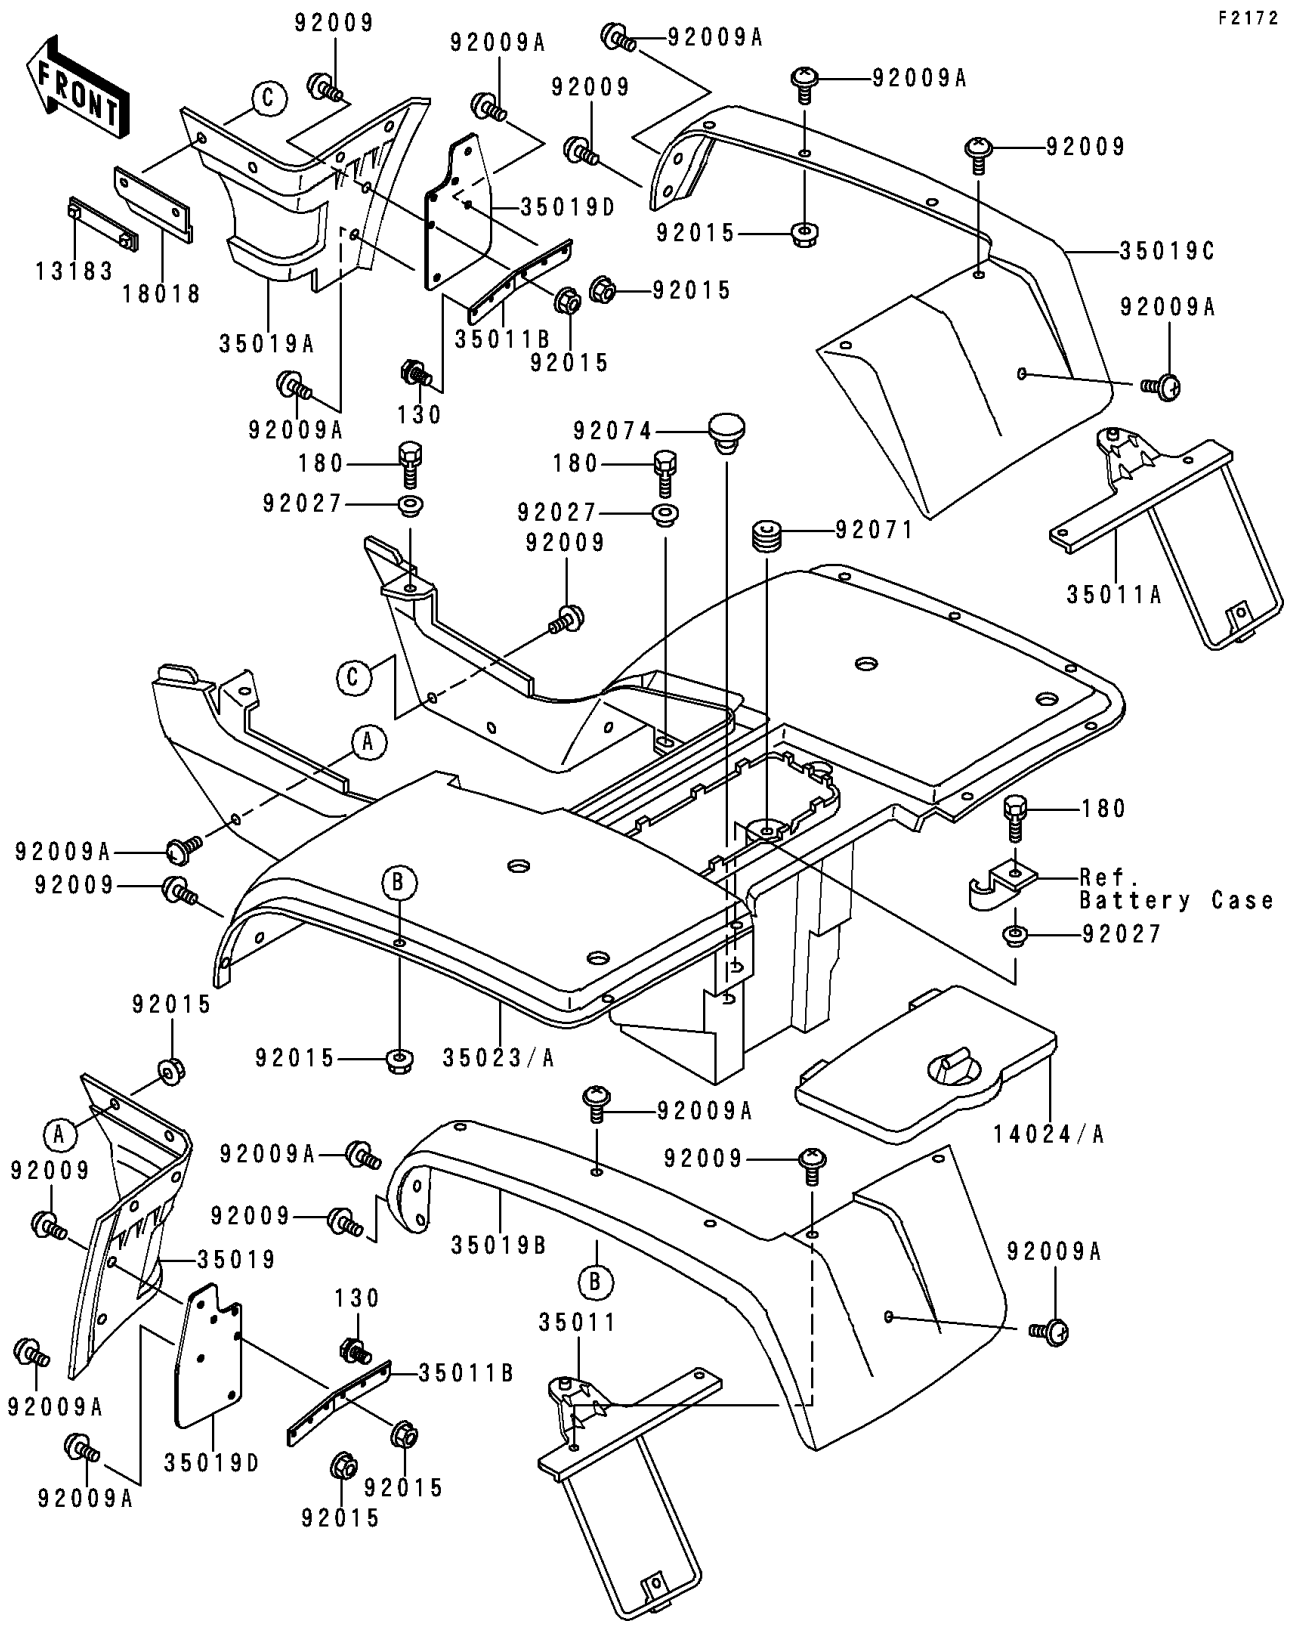

1994 Bayou 300 PARTS DIAGRAM

Rear Fender(s)

F2172

1994 Bayou 300 PARTS LIST

Rear Fender(s)

ITEM NAME

PART NUMBER

QUANTITY
