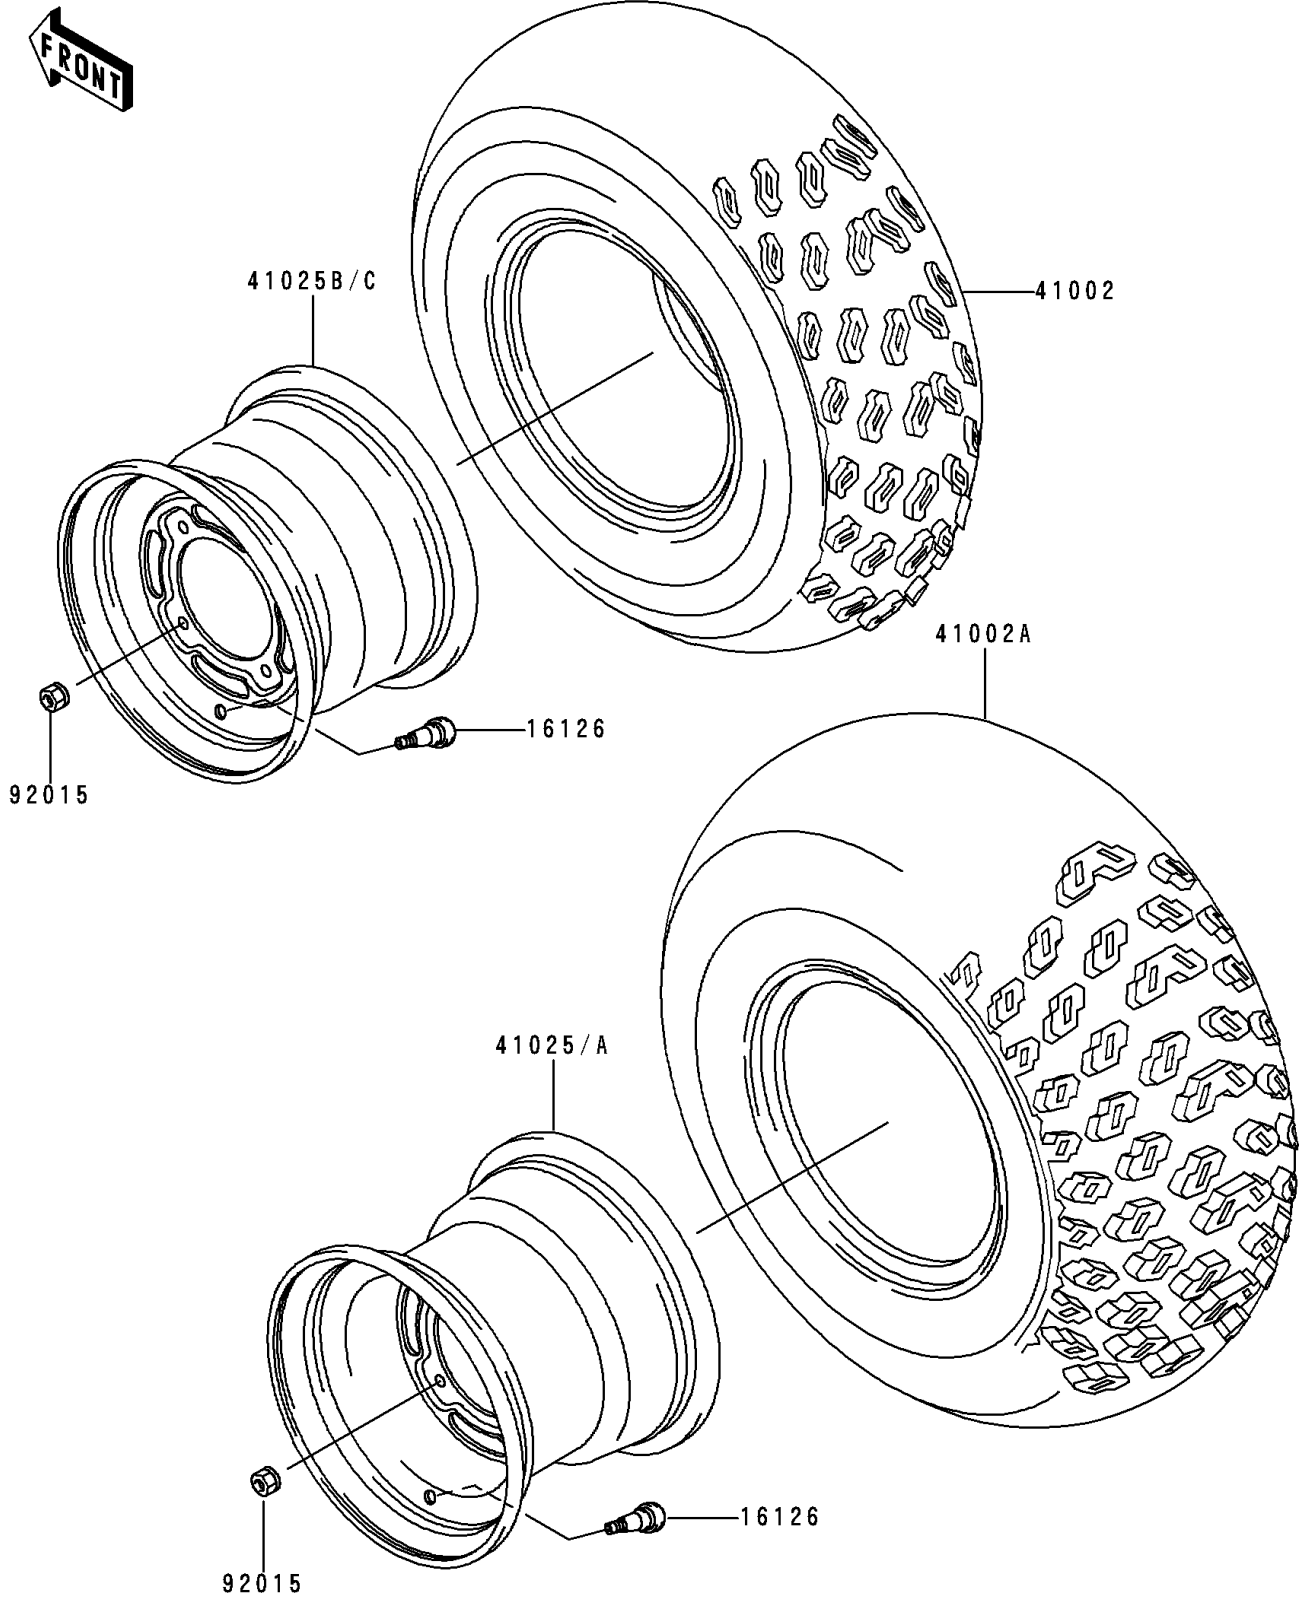

1993 Bayou 300 PARTS DIAGRAM

Wheels/Tires

F2210

1993 Bayou 300 PARTS LIST

Wheels/Tires

ITEM NAME	PART NUMBER	QUANTITY
VALVE (Ref # 16126)	16126-4001	4
TIRE,FR,AT22X9-10,KT761(D) (Ref # 41002)	41002-1525	2
TIRE,RR,AT24X11-10,KT765(D) (Ref # 41002A)	41002-1526	2
RIM,RR,10X8.5,J.WHITE (Ref # 41025A)	41025-1210-8C	2
RIM,FR,10X7.0,J.WHITE (Ref # 41025C)	41025-1212-8C	2
NUT,LOCK,10MM (Ref # 92015)	92015-1808	16