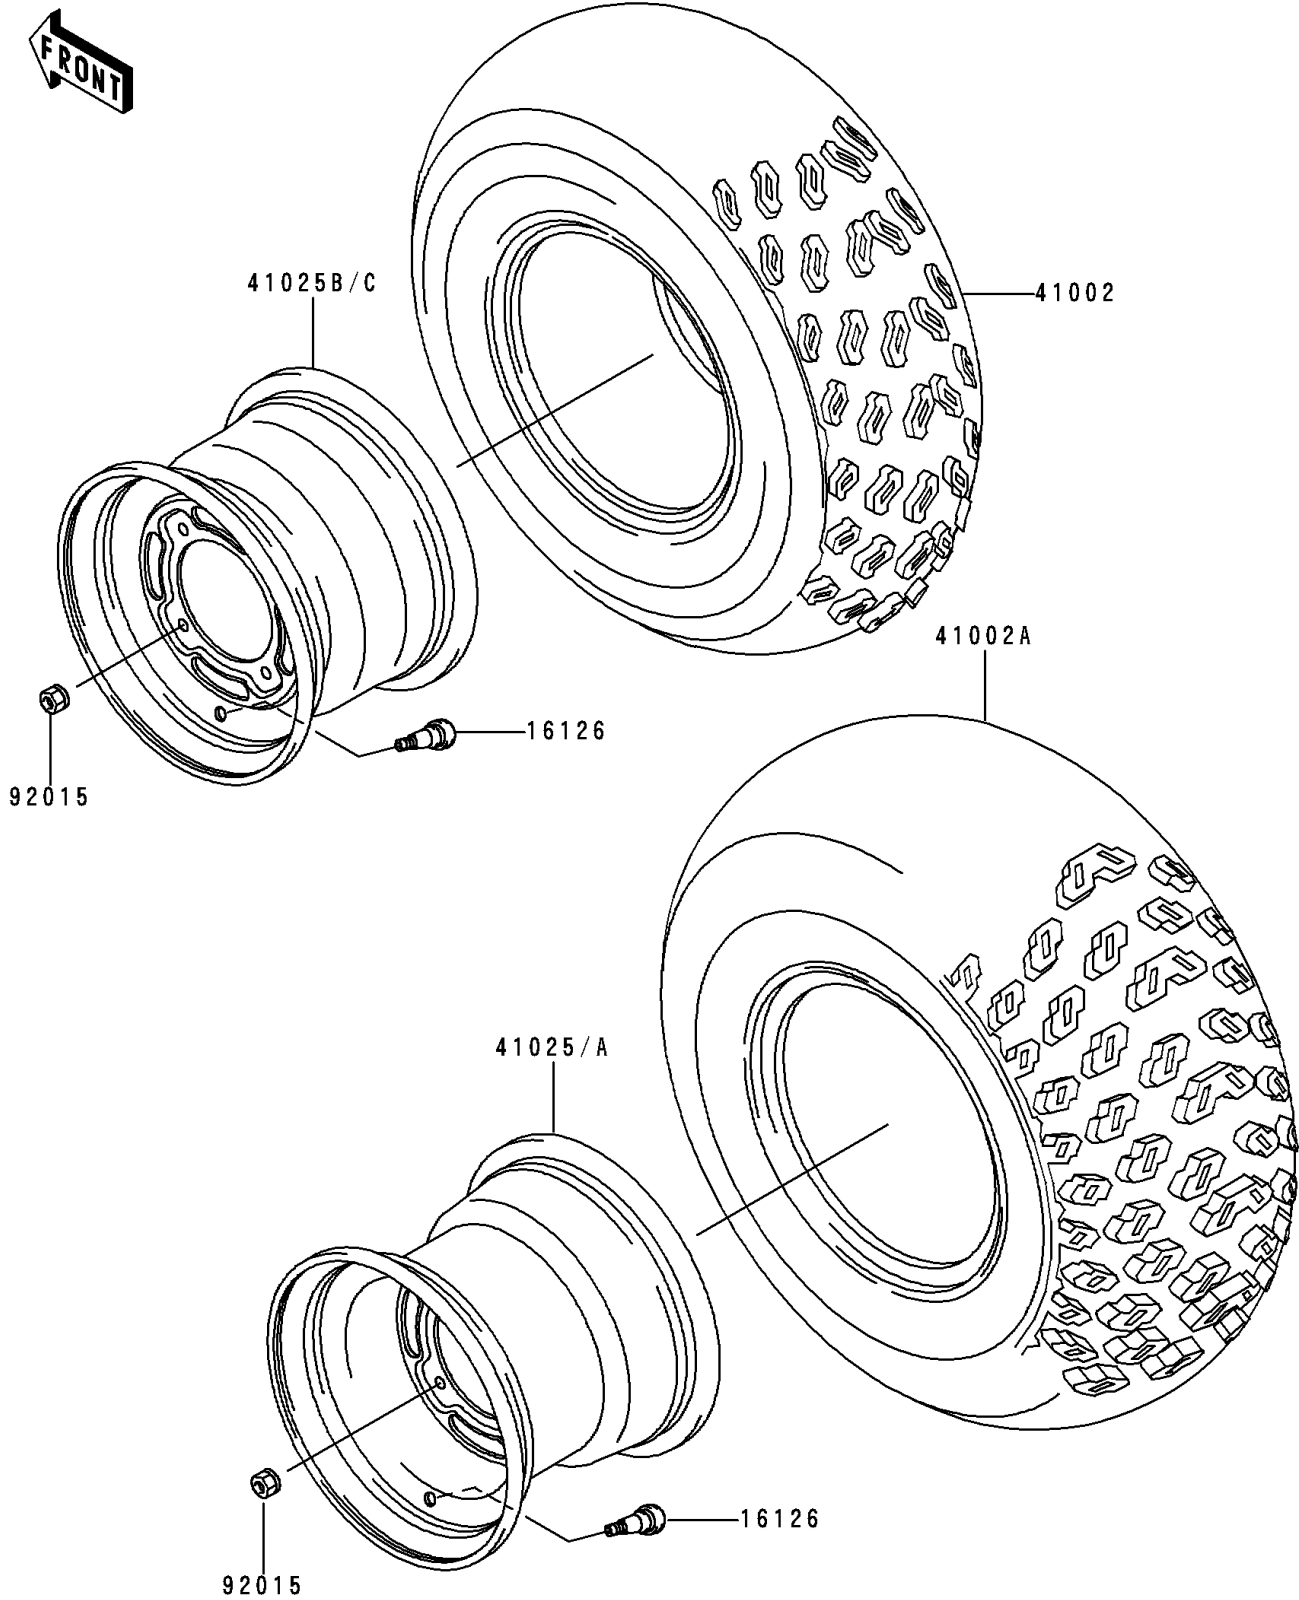

1994 Bayou 300 PARTS DIAGRAM

Wheels/Tires

F2210

1994 Bayou 300 PARTS LIST

Wheels/Tires

ITEM NAME	PART NUMBER	QUANTITY
VALVE (Ref # 16126)	16126-4001	4
TIRE,FR,AT22X9-10,KT761(D) (Ref # 41002)	41002-1525	2
TIRE,RR,AT24X11-10,KT765(D) (Ref # 41002A)	41002-1526	2
RIM,RR,10X8.5,J.WHITE (Ref # 41025A)	41025-1210-8C	2
RIM,FR,10X7.0,J.WHITE (Ref # 41025C)	41025-1212-8C	2
NUT,LOCK,10MM (Ref # 92015)	92015-1808	16