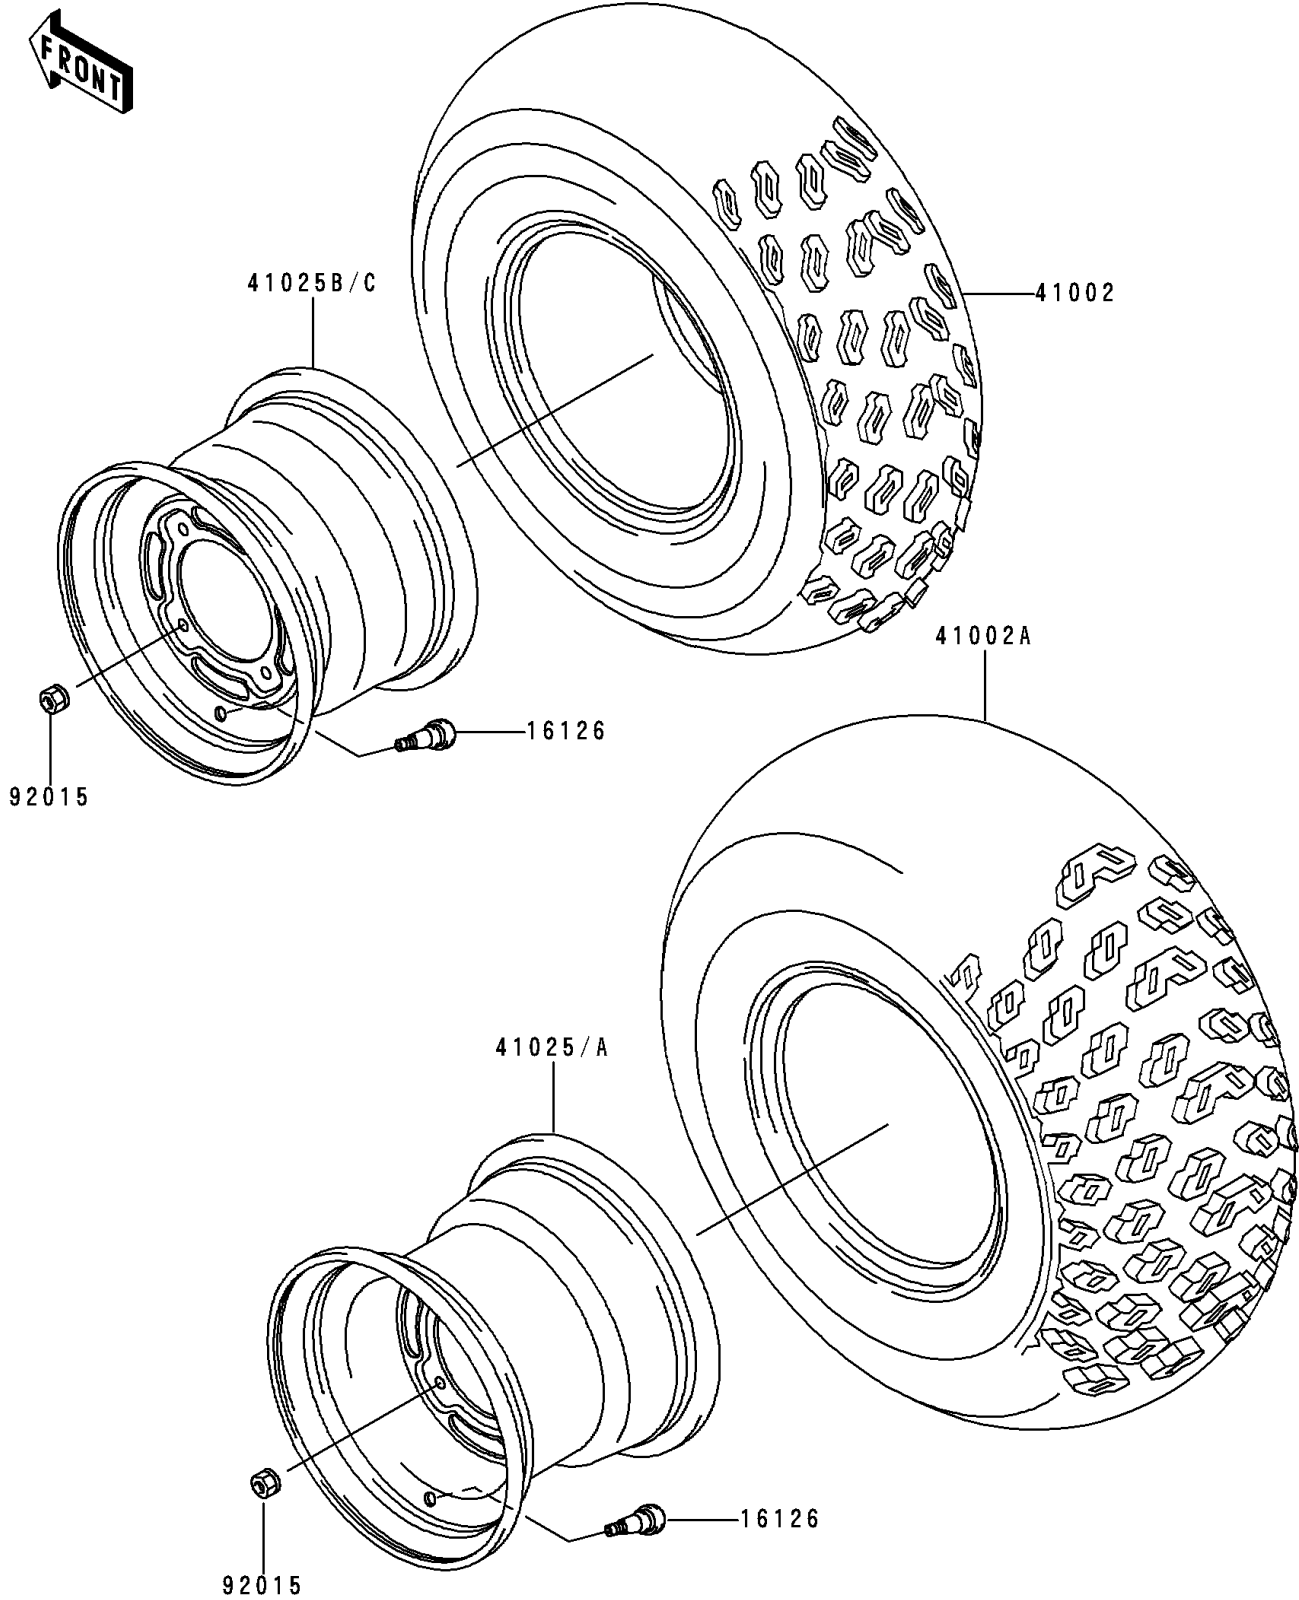

# 1995 Bayou 300 PARTS DIAGRAM

Wheels/Tires

F2210

# 1995 Bayou 300 PARTS LIST

## Wheels/Tires

ITEM NAME	PART NUMBER	QUANTITY
VALVE (Ref # 16126)	16126-4001	4
TIRE,FR,AT22X9-10,KT761(D) (Ref # 41002)	41002-1525	2
TIRE,RR,AT24X11-10,KT765(D) (Ref # 41002A)	41002-1526	2
RIM,RR,10X8.5,SILVER NO.40 (Ref # 41025)	41025-1210-5A	2
RIM,FR,10X7.0,SILVER NO.40 (Ref # 41025B)	41025-1212-5A	2
NUT,LOCK,10MM (Ref # 92015)	92015-1808	16