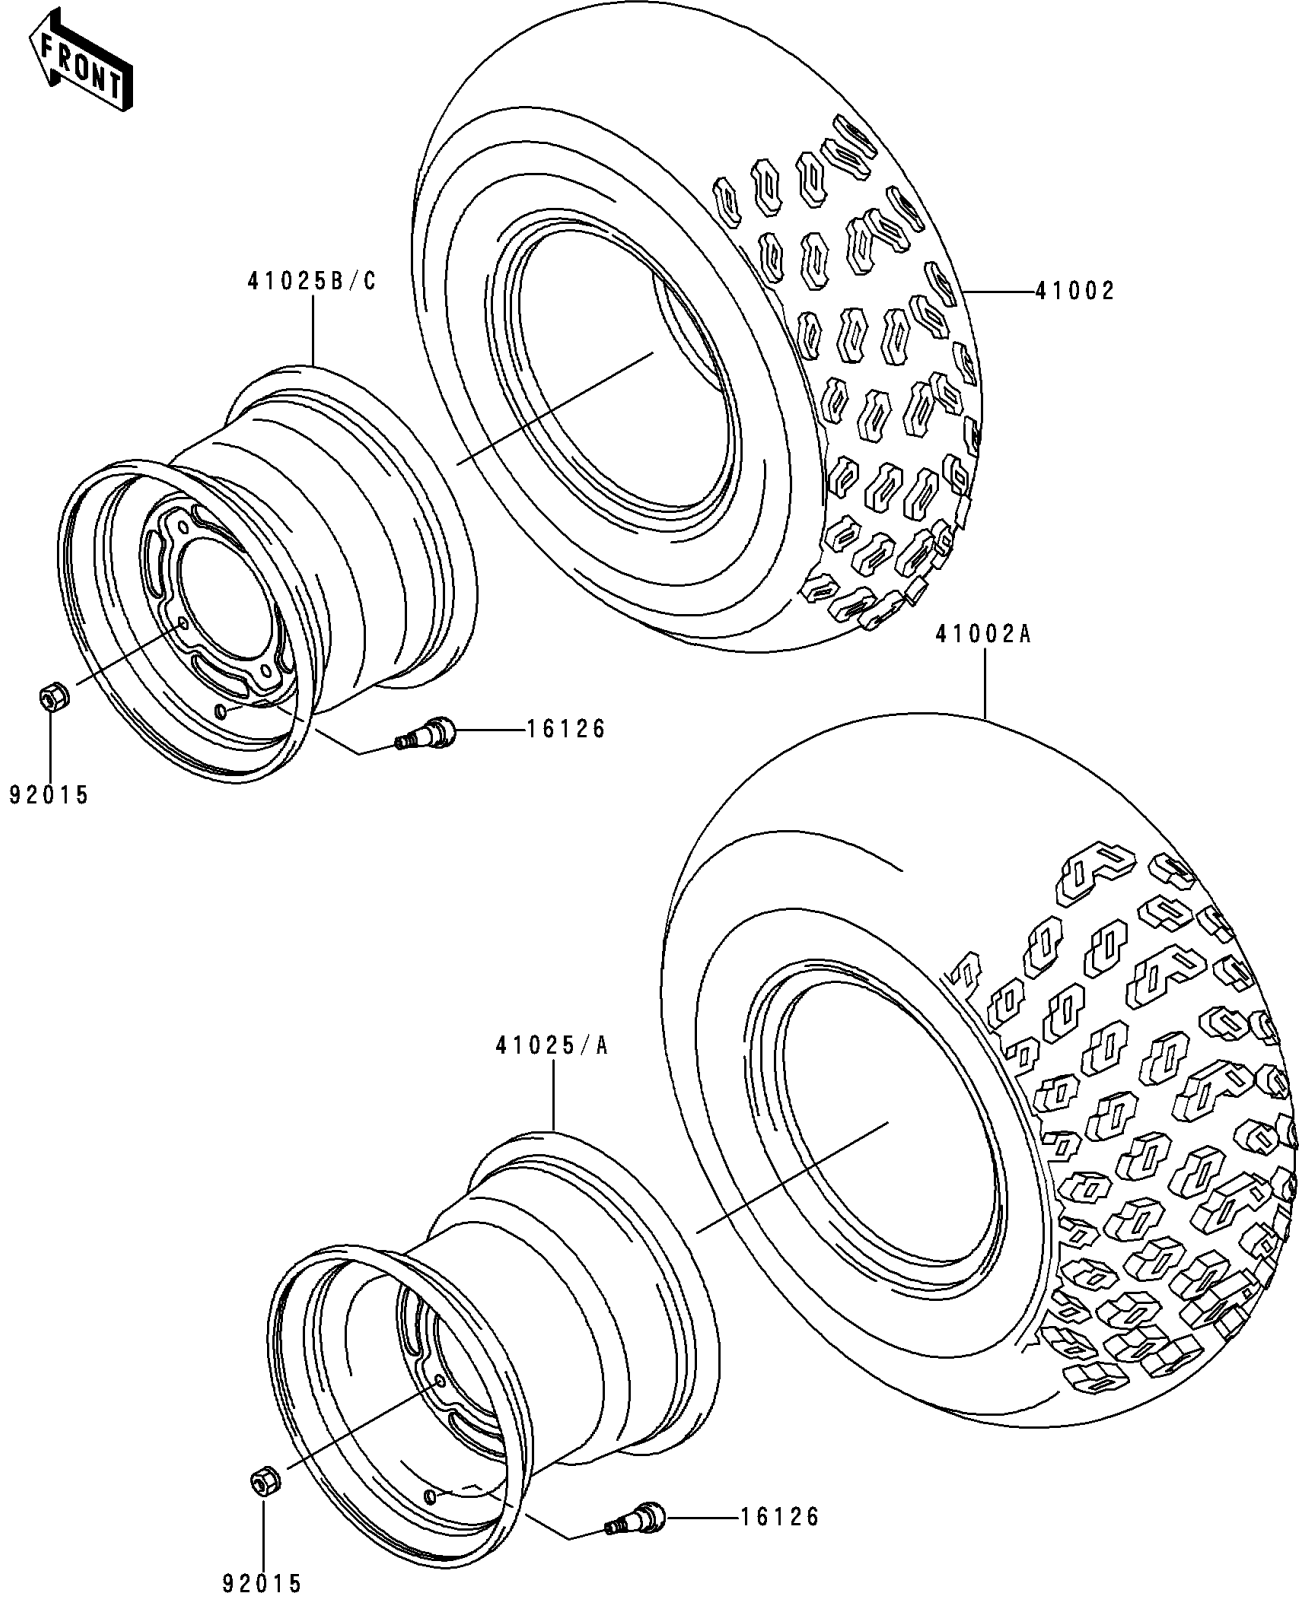

1996 Bayou 300 PARTS DIAGRAM

Wheels/Tires

F2210

1996 Bayou 300 PARTS LIST

Wheels/Tires

ITEM NAME	PART NUMBER	QUANTITY
VALVE (Ref # 16126)	16126-4001	4
TIRE,FR,AT22X9-10,KT761(D) (Ref # 41002)	41002-1525	2
TIRE,RR,AT24X11-10,KT765(D) (Ref # 41002A)	41002-1526	2
RIM,RR,10X8.5,SILVER NO.40 (Ref # 41025)	41025-1210-5A	2
RIM,FR,10X7.0,SILVER NO.40 (Ref # 41025B)	41025-1212-5A	2
NUT,LOCK,10MM (Ref # 92015)	92015-1808	16