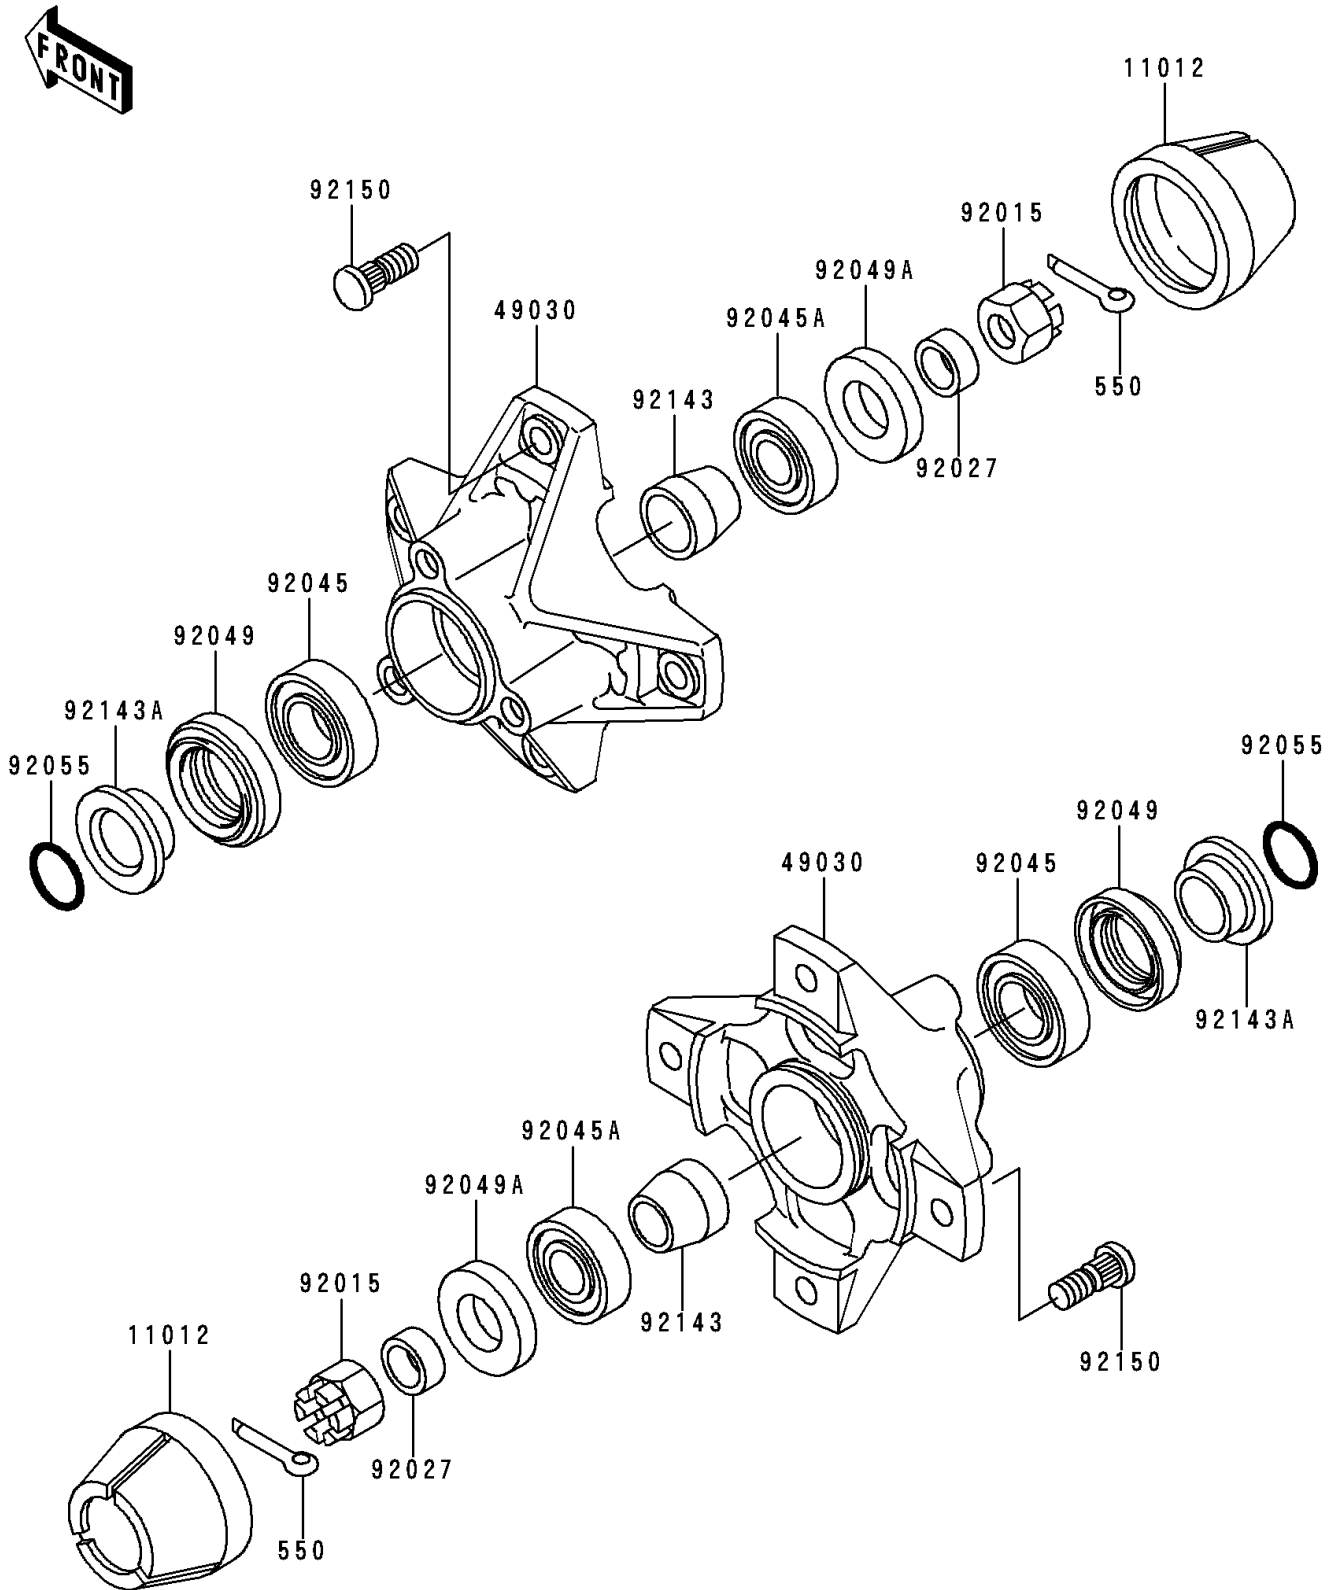

1996 Bayou 300 PARTS DIAGRAM

Front Hub

F2230

1996 Bayou 300 PARTS LIST

Front Hub

ITEM NAME	PART NUMBER	QUANTITY
PIN-COTTER,4.0X30 (Ref # 550)	550D4030	2
CAP,WHEEL (Ref # 11012)	11012-1519	2
HUB,FR (Ref # 49030)	49030-1088	2
NUT,CASTLE,16MM (Ref # 92015)	92015-1947	2
COLLAR,16.0X22X9.5 (Ref # 92027)	92027-1815	2
BEARING-BALL,60/222RS (Ref # 92045)	92045-1170	2
BEARING-BALL,6203DDU2 AV2S (Ref # 92045A)	92045-1228	2
SEAL-OIL,SDD4 28 44 8 (Ref # 92049)	92049-1260	2
SEAL-OIL (Ref # 92049A)	92049-1318	2
RING-O,21.5MM (Ref # 92055)	92055-1293	2
COLLAR,L=25 (Ref # 92143)	92143-1007	2
COLLAR,L=14.1 (Ref # 92143A)	92143-1008	2
BOLT (Ref # 92150)	92150-1289	8