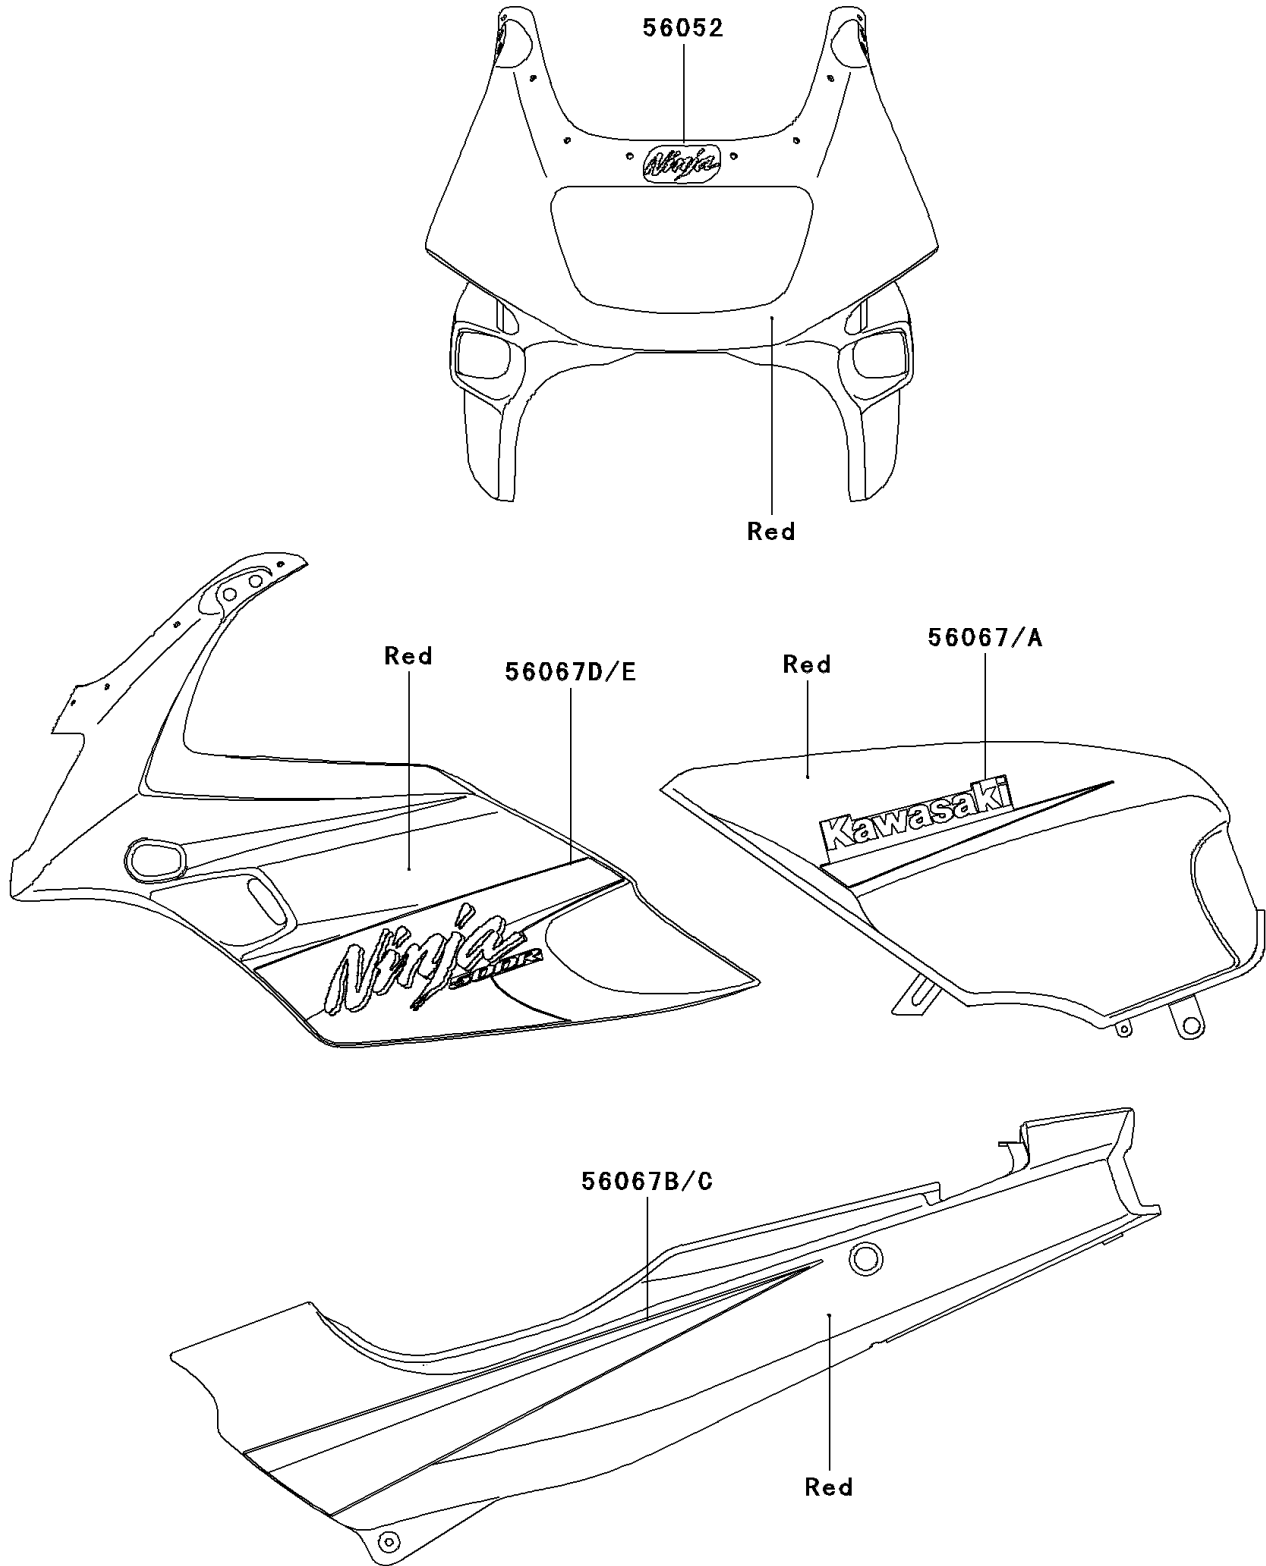

2006 Ninja® 500R PARTS DIAGRAM

Decals(Red)(D6F)

F2861

2006 Ninja® 500R PARTS LIST

Decals(Red)(D6F)

ITEM NAME	PART NUMBER	QUANTITY
MARK,UPP COWLING,NINJA (Ref # 56052)	56052-0743	1
PATTERN,FUEL TANK,LH (Ref # 56067)	56067-0472	1
PATTERN,FUEL TANK,RH (Ref # 56067A)	56067-0473	1
PATTERN,SIDE COVER,LH (Ref # 56067B)	56067-0474	1
PATTERN,SIDE COVER,RH (Ref # 56067C)	56067-0475	1
PATTERN,UPP COWLING,LH (Ref # 56067D)	56067-0476	1
PATTERN,UPP COWLING,RH (Ref # 56067E)	56067-0477	1