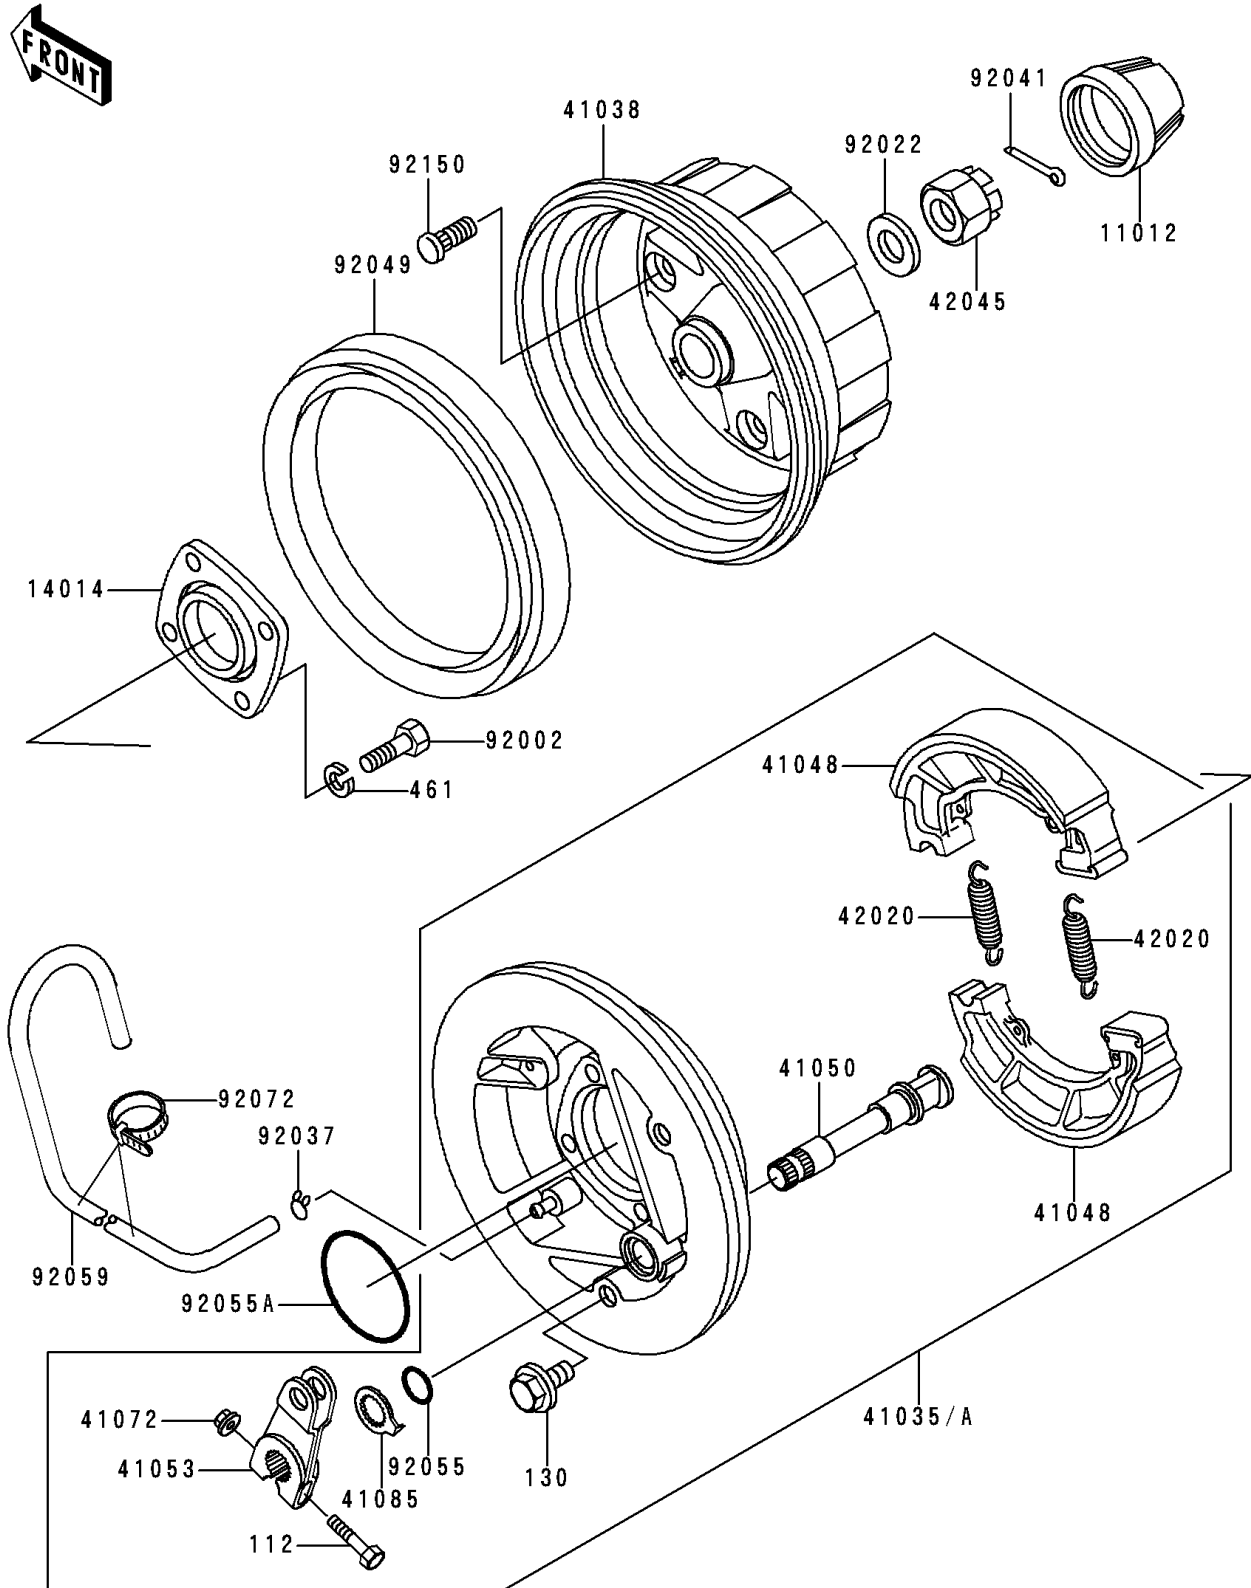

1993 Bayou 300 PARTS DIAGRAM

Rear Hub

F2240

1993 Bayou 300 PARTS LIST

Rear Hub

ITEM NAME	PART NUMBER	QUANTITY
BOLT-UPSET (Ref # 112)	112H0640	2
BOLT-FLANGED,10X16 (Ref # 130)	130B1016	2
WASHER-SPRING,10MM (Ref # 461)	461F1000	8
CAP,WHEEL (Ref # 11012)	11012-1519	2
PLATE-POSITION (Ref # 14014)	14014-1072	2
PANEL-ASSY-BRAKE,RR,RH (Ref # 41035)	41035-1239	1
PANEL-ASSY-BRAKE,RR,LH (Ref # 41035A)	41035-1273	1
DRUM,RR (Ref # 41038)	41038-1201	2
SHOE-BRAKE (Ref # 41048)	41048-1069	4
CAM-BRAKE (Ref # 41050)	41050-1074	2
LEVER-BRAKE CAM (Ref # 41053)	41053-1064	2
NUT,6MM (Ref # 41072)	41072-007	2
INDICATOR (Ref # 41085)	41085-1053	2
SPRING,BRAKE SHOE (Ref # 42020)	42020-004	4
NUT,CASTLE,18MM (Ref # 42045)	42045-018	2
BOLT,10X30 (Ref # 92002)	92002-1918	8
WASHER,18.3X34X4.5 (Ref # 92022)	92022-1658	2
CLAMP,TUBE (Ref # 92037)	92037-147	2
COTTER,4.0X35 (Ref # 92041)	92041-1053	2
SEAL-OIL (Ref # 92049)	92049-1242	2
RING-O,ID=16.4 (Ref # 92055)	92055-1376	2
RING-O (Ref # 92055A)	92055-3018	2
TUBE,4.7X9.5X1240 (Ref # 92059)	92059-1968	2
BAND,L=123 (Ref # 92072)	92072-030	5
BOLT,10MM (Ref # 92150)	92150-1110	8