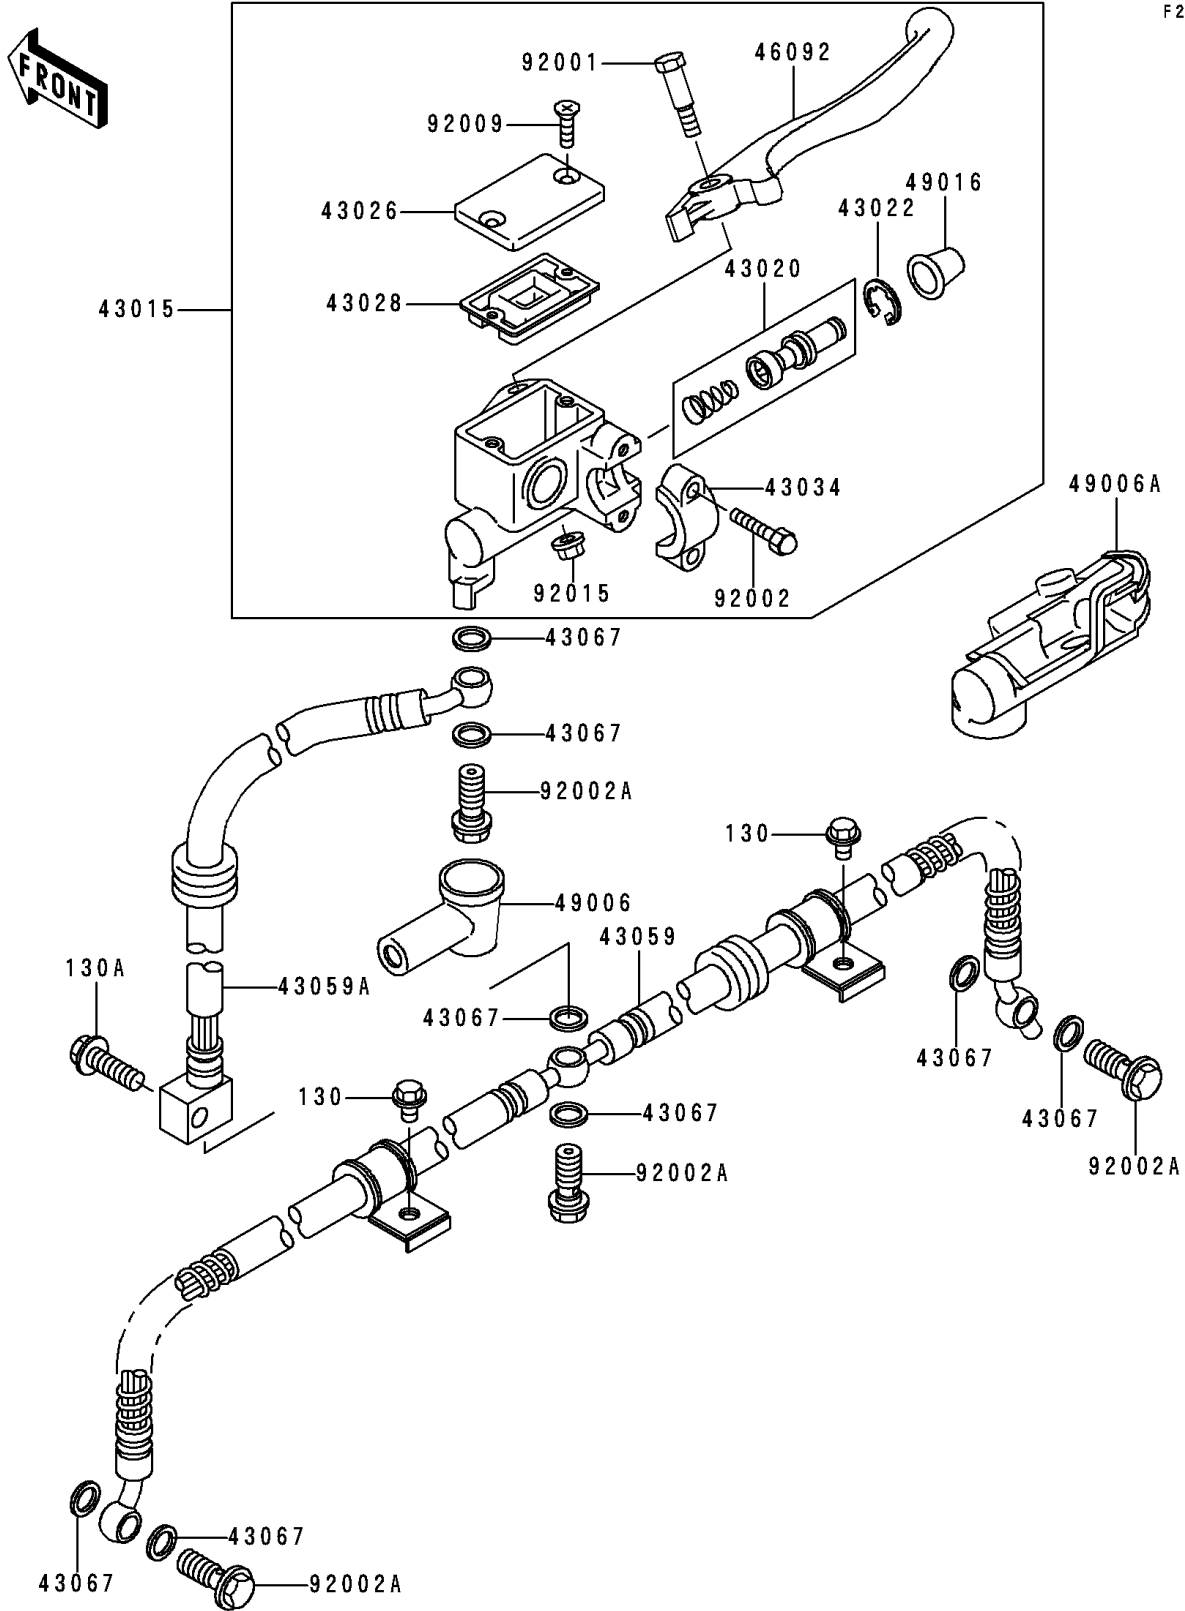

1994 Bayou 300 PARTS DIAGRAM

Front Master Cylinder

F2291

1994 Bayou 300 PARTS LIST

Front Master Cylinder

ITEM NAME	PART NUMBER	QUANTITY
-----------	-------------	----------