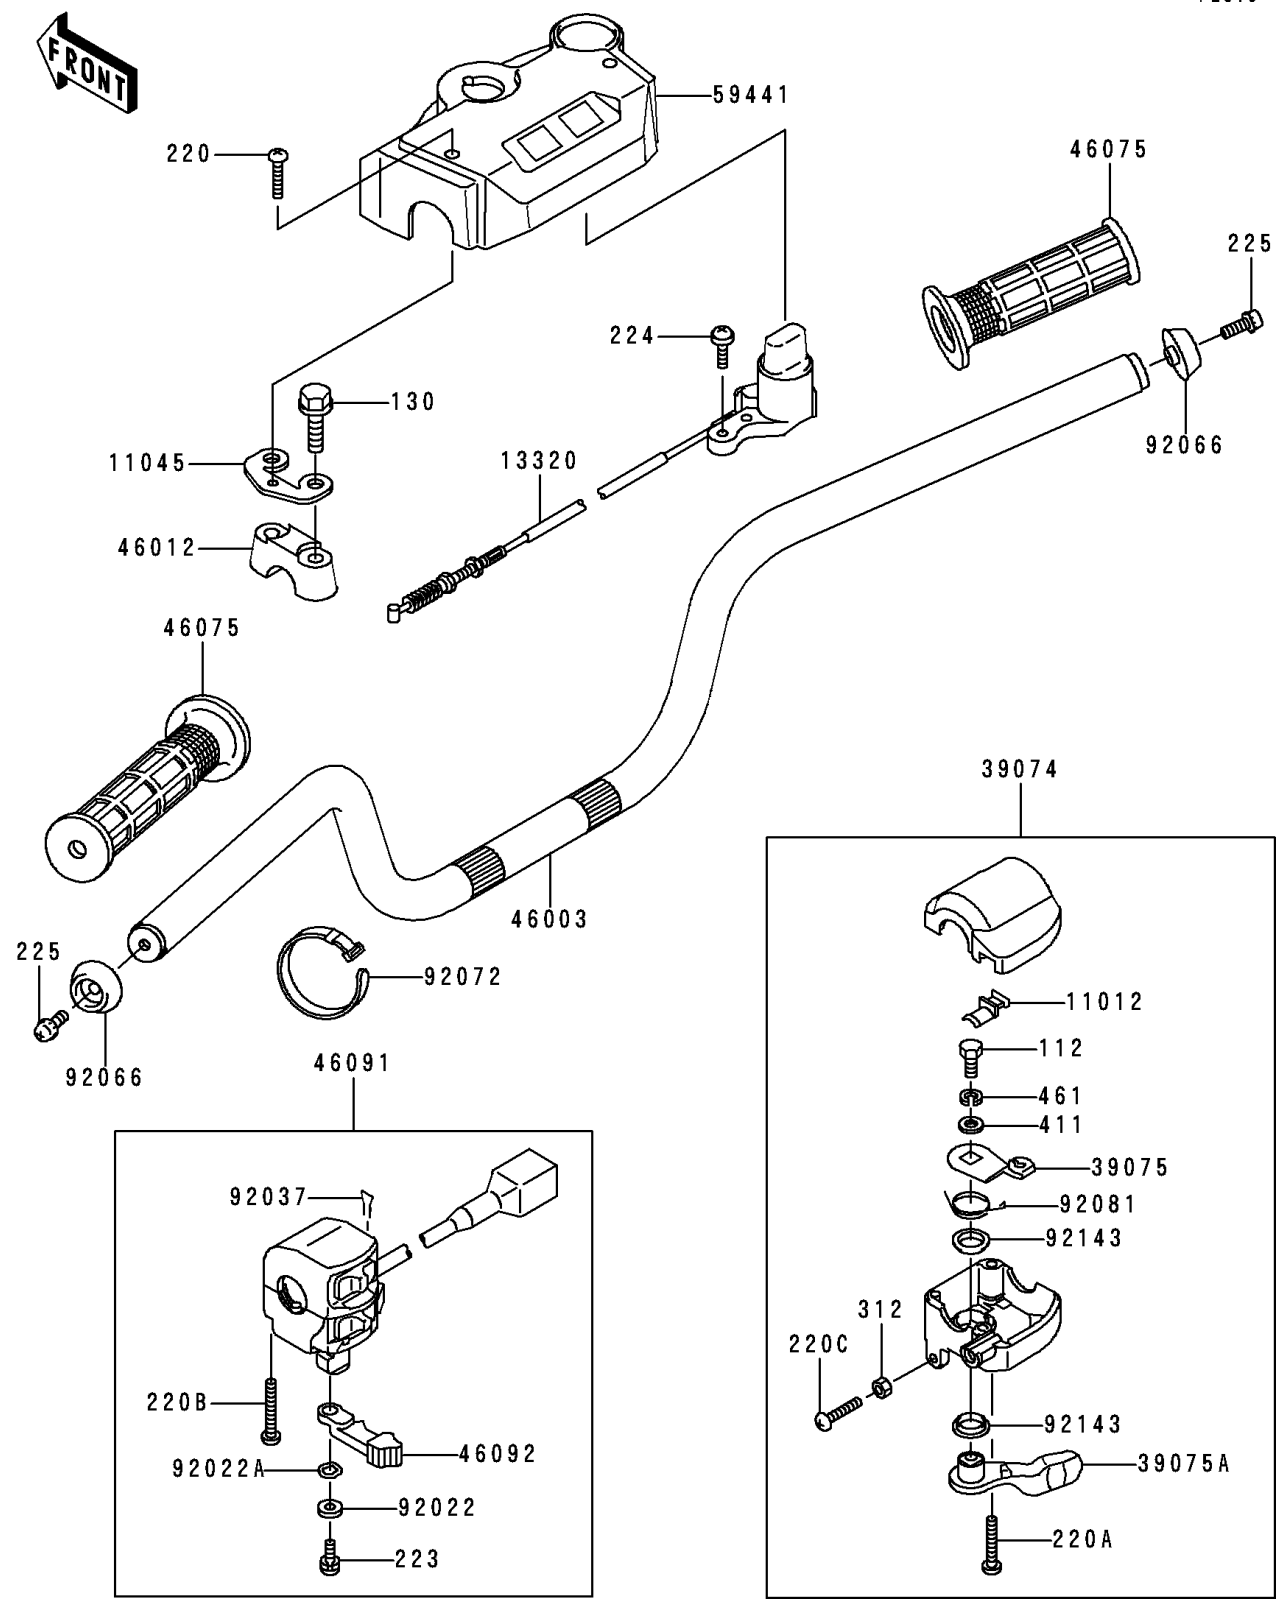

1993 Bayou 300 PARTS DIAGRAM

Handlebar

F2310

1993 Bayou 300 PARTS LIST

Handlebar

ITEM NAME	PART NUMBER	QUANTITY
BOLT-UPSET (Ref # 112)	112D0614	1
BOLT-FLANGED,8X55 (Ref # 130)	130G0855	4
SCREW-PAN-CROS,4X20 (Ref # 220)	220C0420	2
SCREW-PAN-CROS (Ref # 220A)	220C0530	2
SCREW-PAN-CROS (Ref # 220B)	220C0535	2
SCREW-PAN-CROS,6X30,BLACK (Ref # 220C)	220C0630	1
SCREW-PAN-WS-CROS (Ref # 223)	223C0512	1
SCREW-PAN-WP-CROS,5X20 (Ref # 224)	224B0520	2
SCREW-PAN-WSP-CROS,6X20 (Ref # 225)	225C0620	2
NUT-HEX,6MM,BLACK (Ref # 312)	312C0600	1
WASHER-PLAIN,6MM (Ref # 411)	411E0600	1
WASHER-SPRING (Ref # 461)	461L0600	1
CAP (Ref # 11012)	11012-1425	1
BRACKET,HANDLE COVER (Ref # 11045)	11045-1925	2
LEVER-ASSY,REVERSE (Ref # 13320)	13320-1007	1
LEVER-ASSY-THROTTLE (Ref # 39074)	39074-1055	1
LEVER-THROTTLE,ARM (Ref # 39075)	39075-1054	1
LEVER-THROTTLE (Ref # 39075A)	39075-1059	1
HANDLE (Ref # 46003)	46003-1292	1
HOLDER-HANDLE (Ref # 46012)	46012-1168	2
GRIP (Ref # 46075)	46075-1056	2
HOUSING-ASSY-CONTROL,LH (Ref # 46091)	46091-1462	1
LEVER-GRIP,CHOKE (Ref # 46092)	46092-1149	1
COVER-HANDLE (Ref # 59441)	59441-1077	1
WASHER,5MM (Ref # 92022)	92022-1837	1
WASHER,WAVE,5MM (Ref # 92022A)	92022-1838	1
CLAMP,CLIP (Ref # 92037)	92037-1836	1
PLUG,HANDLE (Ref # 92066)	92066-1191	2
BAND,L=149 (Ref # 92072)	92072-031	1

1993 Bayou 300 PARTS LIST

Handlebar

ITEM NAME	PART NUMBER	QUANTITY
SPRING (Ref # 92081)	92081-1685	1
COLLAR (Ref # 92143)	92143-1138	2