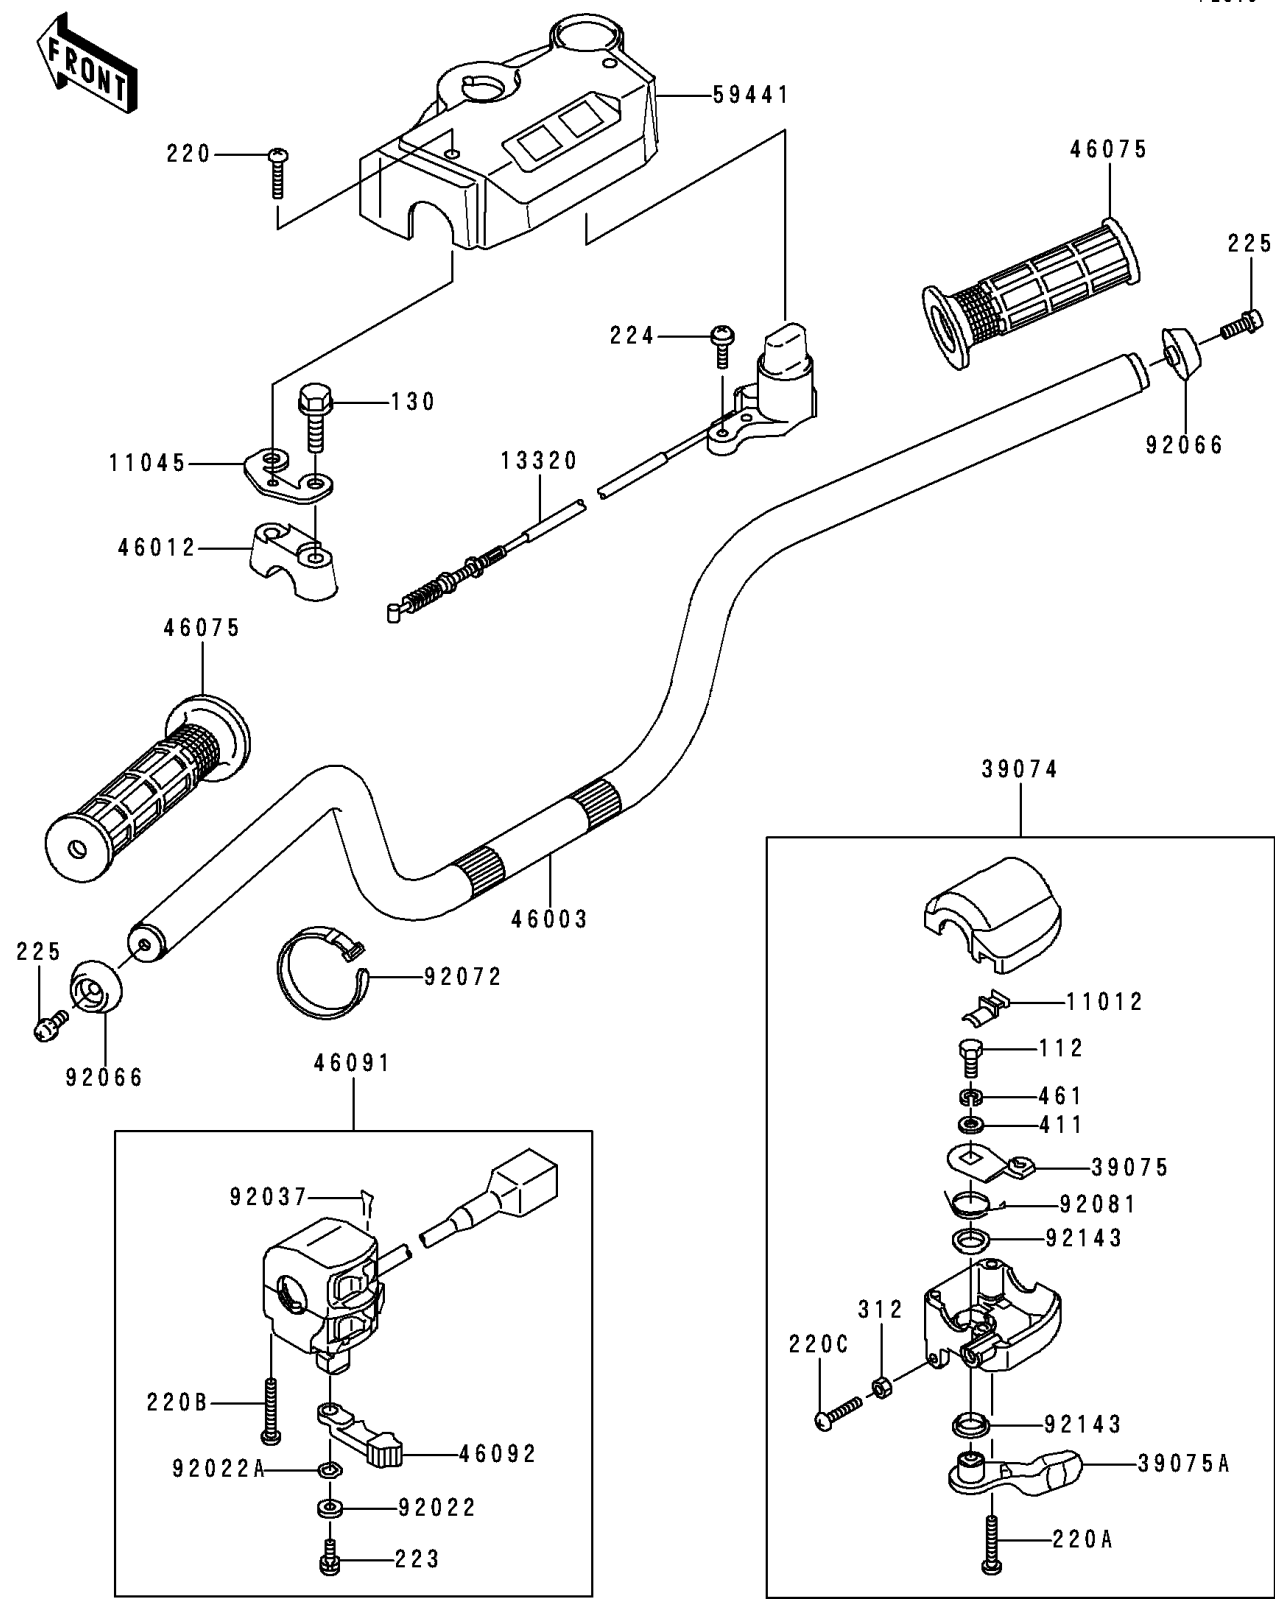

# 1995 Bayou 300 PARTS DIAGRAM

Handlebar

F2310

# 1995 Bayou 300 PARTS LIST

## Handlebar

ITEM NAME	PART NUMBER	QUANTITY
BOLT-UPSET (Ref # 112)	112D0614	1
BOLT-FLANGED,8X55 (Ref # 130)	130G0855	4
SCREW-PAN-CROS,4X20 (Ref # 220)	220C0420	2
SCREW-PAN-CROS (Ref # 220A)	220C0530	2
SCREW-PAN-CROS (Ref # 220B)	220C0535	2
SCREW-PAN-CROS,6X30,BLACK (Ref # 220C)	220C0630	1
SCREW-PAN-WS-CROS (Ref # 223)	223C0512	1
SCREW-PAN-WP-CROS,5X20 (Ref # 224)	224B0520	2
SCREW-PAN-WSP-CROS,6X20 (Ref # 225)	225C0620	2
NUT-HEX,6MM,BLACK (Ref # 312)	312C0600	1
WASHER-PLAIN,6MM (Ref # 411)	411E0600	1
WASHER-SPRING (Ref # 461)	461L0600	1
CAP (Ref # 11012)	11012-1425	1
BRACKET,HANDLE COVER (Ref # 11045)	11045-1925	2
LEVER-ASSY,REVERSE (Ref # 13320)	13320-1007	1
LEVER-ASSY-THROTTLE (Ref # 39074)	39074-1055	1
LEVER-THROTTLE,ARM (Ref # 39075)	39075-1054	1
LEVER-THROTTLE (Ref # 39075A)	39075-1059	1
HANDLE (Ref # 46003)	46003-1292	1
HOLDER-HANDLE (Ref # 46012)	46012-1168	2
GRIP (Ref # 46075)	46075-1056	2
HOUSING-ASSY-CONTROL,LH (Ref # 46091)	46091-1462	1
LEVER-GRIP,CHOKE (Ref # 46092)	46092-1149	1
COVER-HANDLE (Ref # 59441)	59441-1077	1
WASHER,5MM (Ref # 92022)	92022-1837	1
WASHER,WAVE,5MM (Ref # 92022A)	92022-1838	1
CLAMP,CLIP (Ref # 92037)	92037-1836	1
PLUG,HANDLE (Ref # 92066)	92066-1191	2
BAND,L=149 (Ref # 92072)	92072-031	1

## Handlebar

ITEM NAME	PART NUMBER	QUANTITY
SPRING (Ref # 92081)	92081-1685	1
COLLAR (Ref # 92143)	92143-1138	2