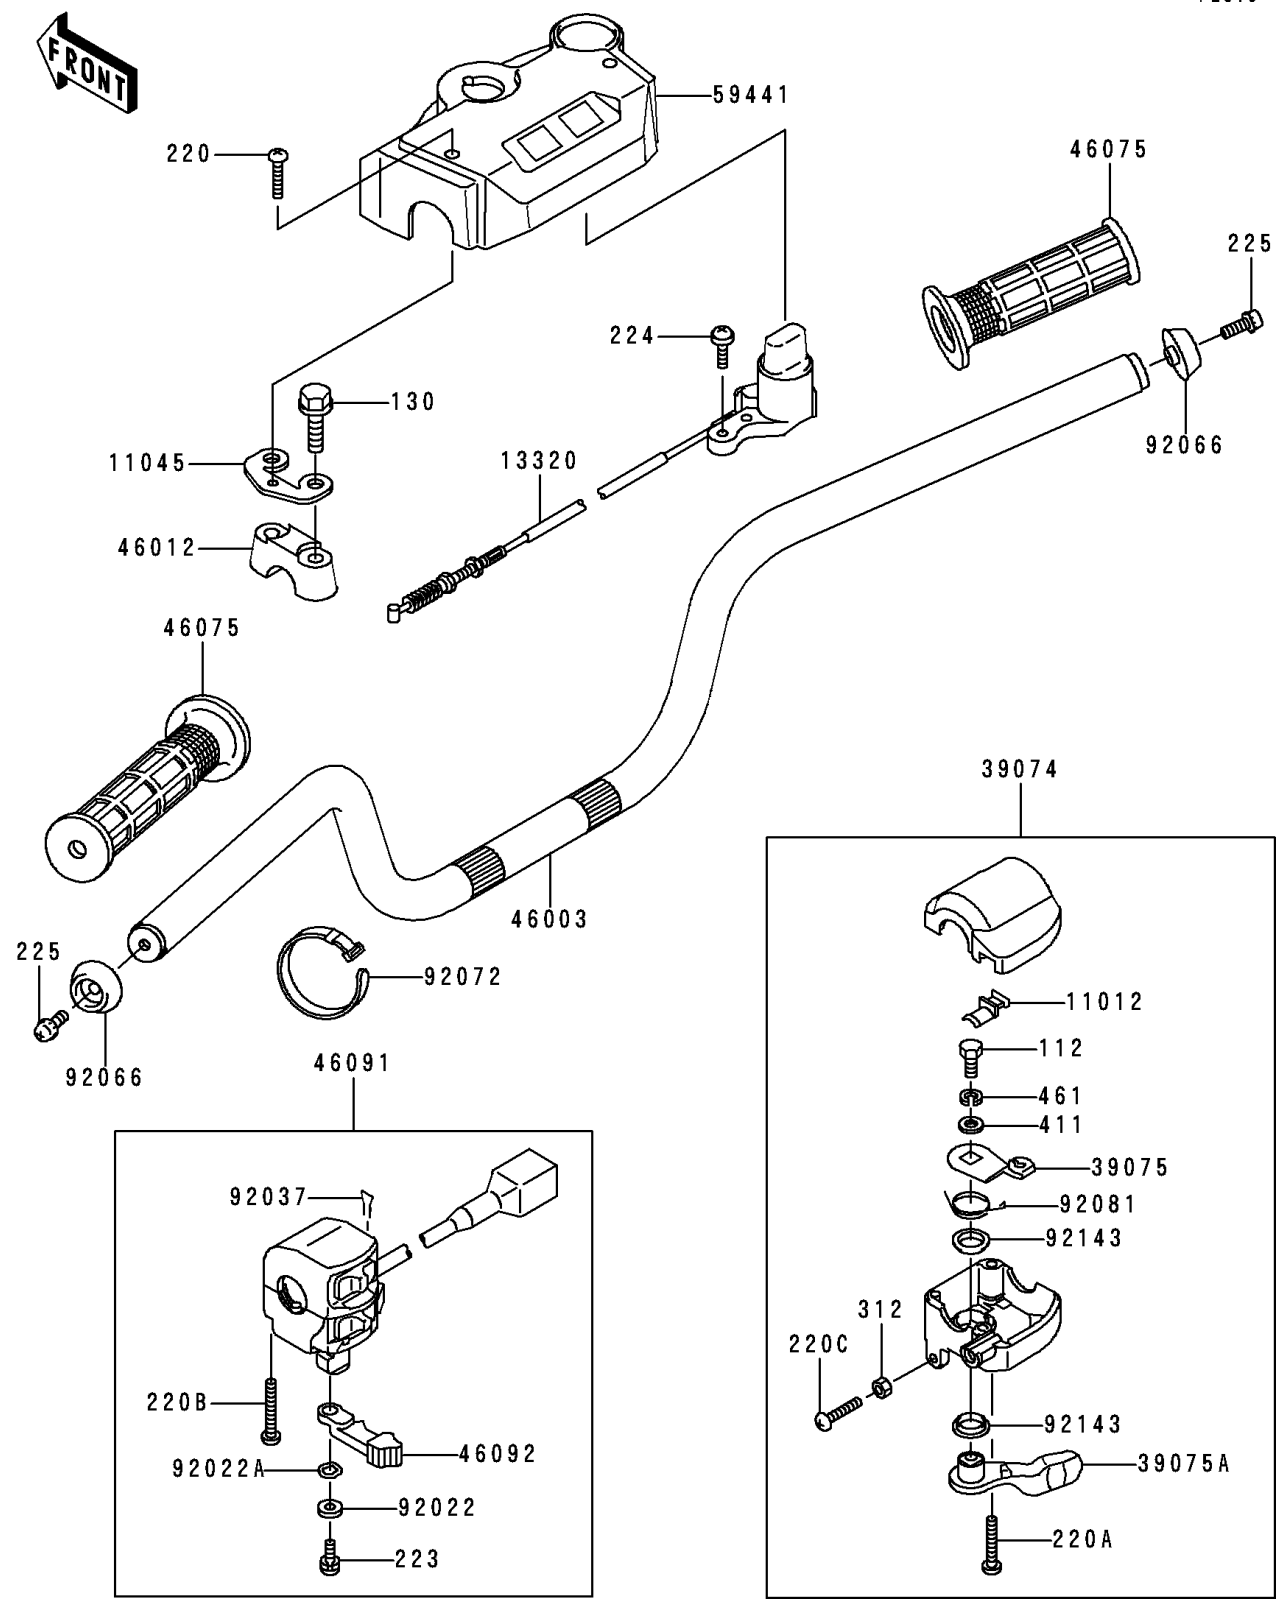

1995 Bayou 300 PARTS DIAGRAM

Handlebar

F2310

1995 Bayou 300 PARTS LIST

Handlebar

ITEM NAME	PART NUMBER	QUANTITY
BOLT-UPSET (Ref # 112)	112D0614	1
BOLT-FLANGED,8X55 (Ref # 130)	130G0855	4
SCREW-PAN-CROS,4X20 (Ref # 220)	220C0420	2
SCREW-PAN-CROS (Ref # 220A)	220C0530	2
SCREW-PAN-CROS (Ref # 220B)	220C0535	2
SCREW-PAN-CROS,6X30,BLACK (Ref # 220C)	220C0630	1
SCREW-PAN-WS-CROS (Ref # 223)	223C0512	1
SCREW-PAN-WP-CROS,5X20 (Ref # 224)	224B0520	2
SCREW-PAN-WSP-CROS,6X20 (Ref # 225)	225C0620	2
NUT-HEX,6MM,BLACK (Ref # 312)	312C0600	1
WASHER-PLAIN,6MM (Ref # 411)	411E0600	1
WASHER-SPRING (Ref # 461)	461L0600	1
CAP (Ref # 11012)	11012-1425	1
BRACKET,HANDLE COVER (Ref # 11045)	11045-1925	2
LEVER-ASSY,REVERSE (Ref # 13320)	13320-1007	1
LEVER-ASSY-THROTTLE (Ref # 39074)	39074-1055	1
LEVER-THROTTLE,ARM (Ref # 39075)	39075-1054	1
LEVER-THROTTLE (Ref # 39075A)	39075-1059	1
HANDLE (Ref # 46003)	46003-1292	1
HOLDER-HANDLE (Ref # 46012)	46012-1168	2
GRIP (Ref # 46075)	46075-1056	2
HOUSING-ASSY-CONTROL,LH (Ref # 46091)	46091-1462	1
LEVER-GRIP,CHOKE (Ref # 46092)	46092-1149	1
COVER-HANDLE (Ref # 59441)	59441-1077	1
WASHER,5MM (Ref # 92022)	92022-1837	1
WASHER,WAVE,5MM (Ref # 92022A)	92022-1838	1
CLAMP,CLIP (Ref # 92037)	92037-1836	1
PLUG,HANDLE (Ref # 92066)	92066-1191	2
BAND,L=149 (Ref # 92072)	92072-031	1

1995 Bayou 300 PARTS LIST

Handlebar

ITEM NAME	PART NUMBER	QUANTITY
SPRING (Ref # 92081)	92081-1685	1
COLLAR (Ref # 92143)	92143-1138	2