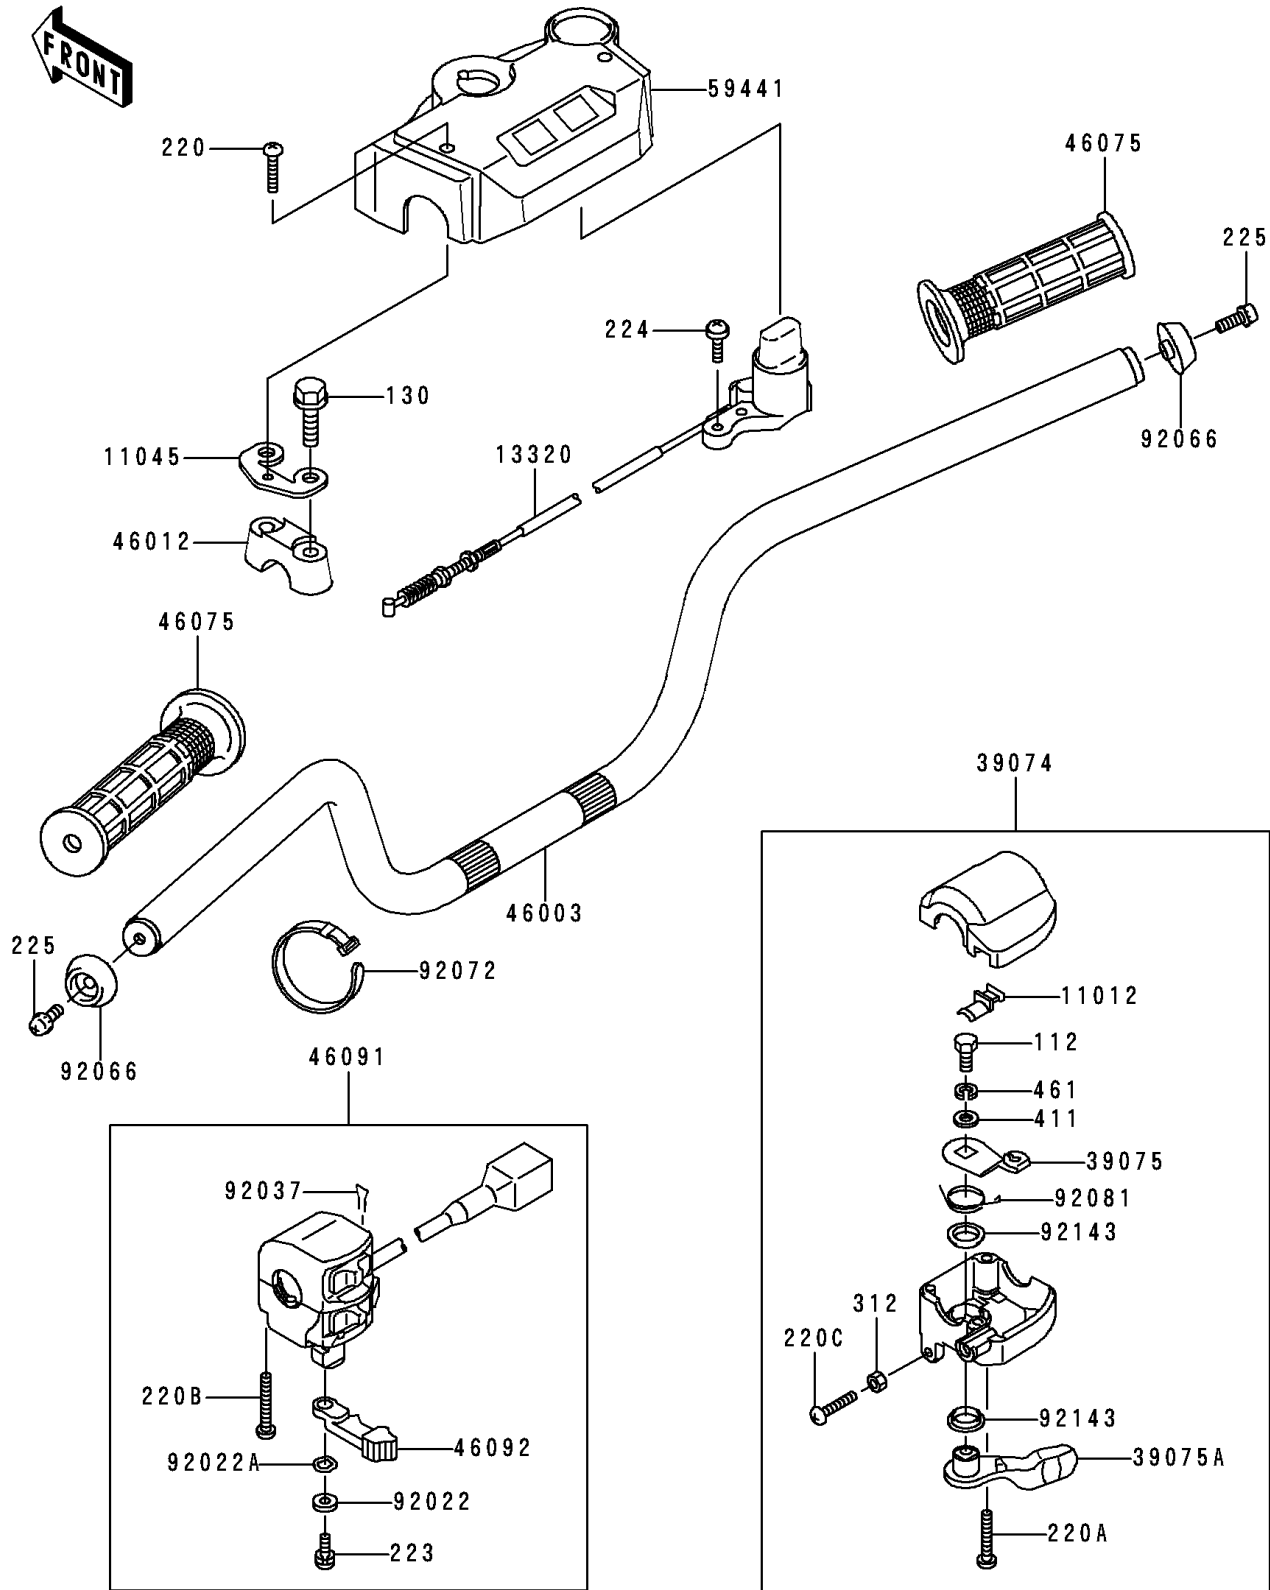

1996 Bayou 300 PARTS DIAGRAM

Handlebar

F2310

1996 Bayou 300 PARTS LIST

Handlebar

ITEM NAME	PART NUMBER	QUANTITY
BOLT-UPSET (Ref # 112)	112D0614	1
BOLT-FLANGED,8X55 (Ref # 130)	130G0855	4
SCREW-PAN-CROS,4X20 (Ref # 220)	220C0420	2
SCREW-PAN-CROS (Ref # 220A)	220C0530	2
SCREW-PAN-CROS (Ref # 220B)	220C0535	2
SCREW-PAN-CROS,6X30,BLACK (Ref # 220C)	220C0630	1
SCREW-PAN-WS-CROS (Ref # 223)	223C0512	1
SCREW-PAN-WP-CROS,5X20 (Ref # 224)	224B0520	2
SCREW-PAN-WSP-CROS,6X20 (Ref # 225)	225C0620	2
NUT-HEX,6MM,BLACK (Ref # 312)	312C0600	1
WASHER-PLAIN,6MM (Ref # 411)	411E0600	1
WASHER-SPRING (Ref # 461)	461L0600	1
CAP (Ref # 11012)	11012-1425	1
BRACKET,HANDLE COVER (Ref # 11045)	11045-1925	2
LEVER-ASSY,REVERSE (Ref # 13320)	13320-1007	1
LEVER-ASSY-THROTTLE (Ref # 39074)	39074-1055	1
LEVER-THROTTLE,ARM (Ref # 39075)	39075-1054	1
LEVER-THROTTLE (Ref # 39075A)	39075-1059	1
HANDLE (Ref # 46003)	46003-1292	1
HOLDER-HANDLE (Ref # 46012)	46012-1168	2
GRIP (Ref # 46075)	46075-1056	2
HOUSING-ASSY-CONTROL,LH (Ref # 46091)	46091-1462	1
LEVER-GRIP,CHOKE (Ref # 46092)	46092-1149	1
COVER-HANDLE (Ref # 59441)	59441-1077	1
WASHER,5MM (Ref # 92022)	92022-1837	1
WASHER,WAVE,5MM (Ref # 92022A)	92022-1838	1
CLAMP,CLIP (Ref # 92037)	92037-1836	1
PLUG,HANDLE (Ref # 92066)	92066-1191	2
BAND,L=149 (Ref # 92072)	92072-031	1

1996 Bayou 300 PARTS LIST

Handlebar

ITEM NAME	PART NUMBER	QUANTITY
SPRING (Ref # 92081)	92081-1685	1
COLLAR (Ref # 92143)	92143-1138	2