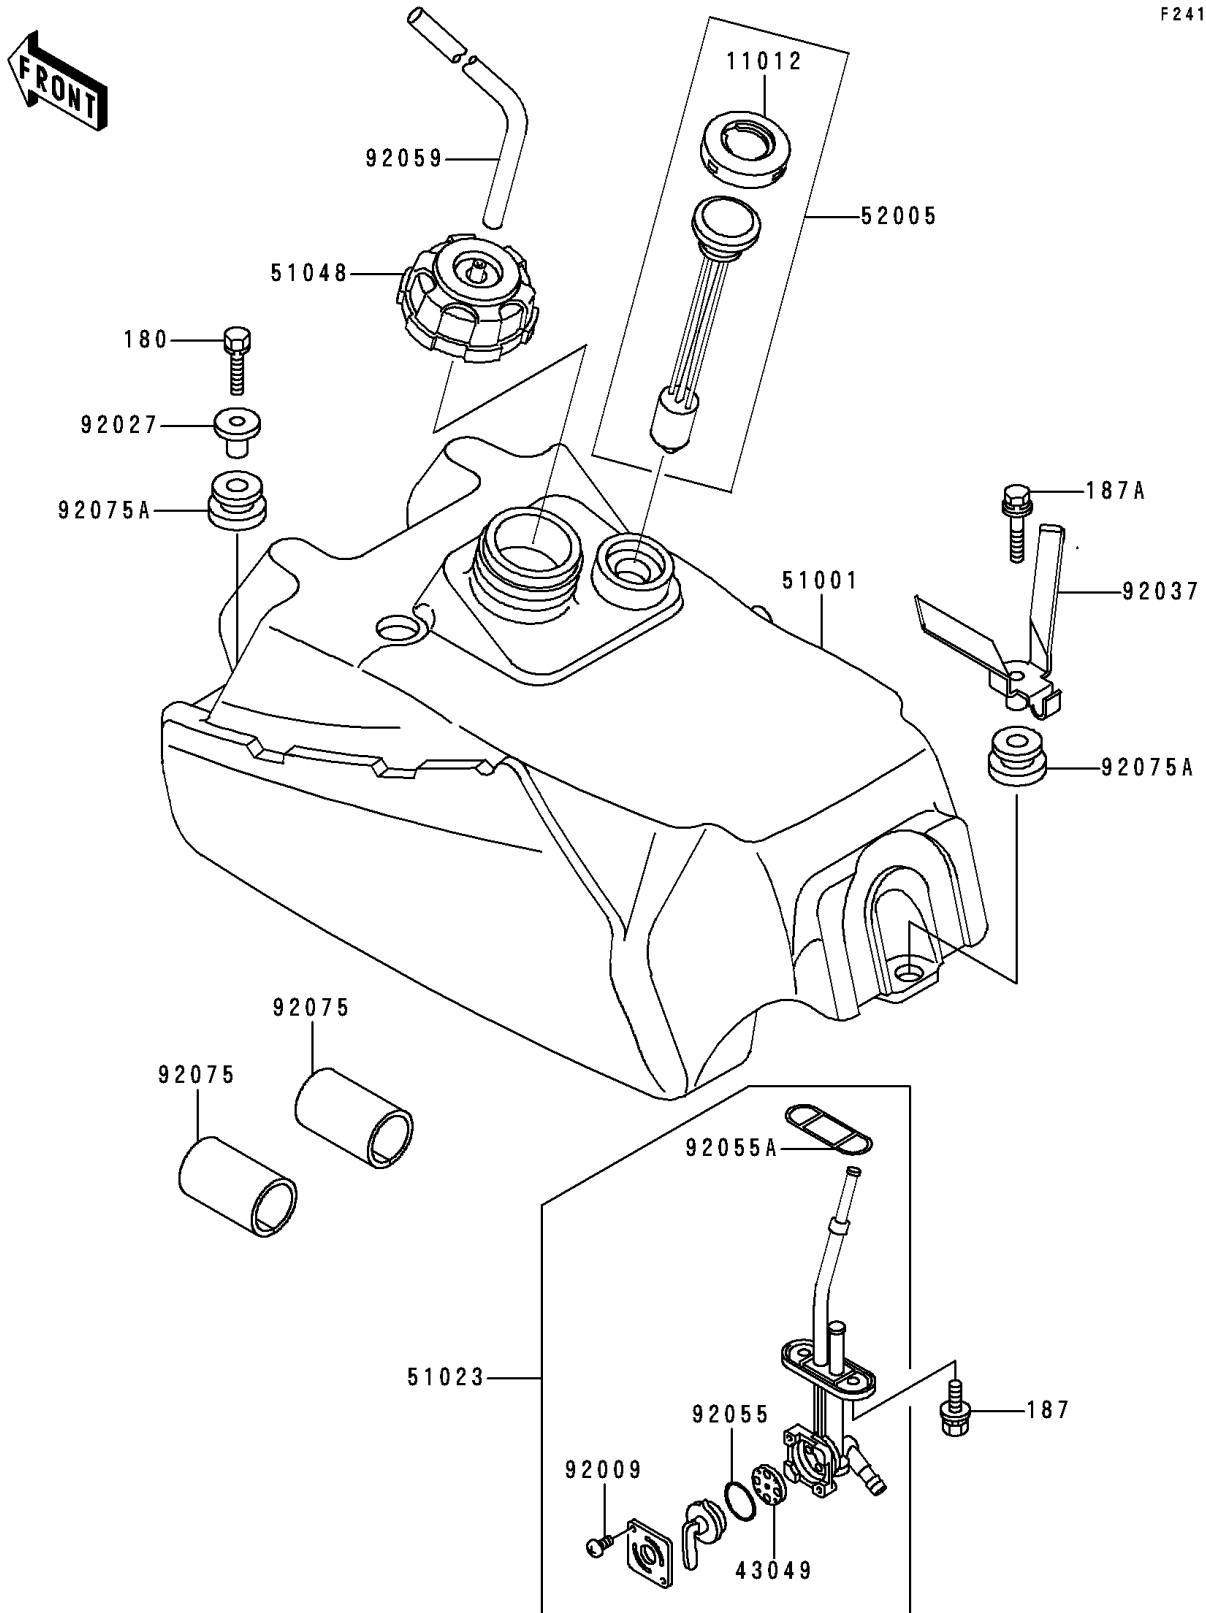

1992 Bayou 300 PARTS DIAGRAM

Fuel Tank

F2410

1992 Bayou 300 PARTS LIST

Fuel Tank

ITEM NAME	PART NUMBER	QUANTITY
BOLT-UPSET-WS,6X25 (Ref # 180)	180D0625	2
BOLT-UPSET-WSP (Ref # 187)	187B0614	2
BOLT-UPSET-WSP (Ref # 187A)	187D0630	1
CAP,FUEL GAUGE (Ref # 11012)	11012-1627	1
PACKING,FUEL TAP LEVER (Ref # 43049)	43049-1017	1
TANK-COMP-FUEL (Ref # 51001)	51001-1278	1
TAP-ASSY,FUEL (Ref # 51023)	51023-1144	1
CAP-ASSY-TANK,FUEL (Ref # 51048)	51048-1092	1
GAUGE,FUEL (Ref # 52005)	52005-1092	1
SCREW,3X5 (Ref # 92009)	92009-1123	2
COLLAR,L=16.1 (Ref # 92027)	92027-1847	2
CLAMP,HOSE (Ref # 92037)	92037-1982	1
RING-O,FUEL TAP LEVER (Ref # 92055)	92055-1111	1
RING-O,FUEL TAP PACKING (Ref # 92055A)	92055-1348	1
TUBE,5X9X470 (Ref # 92059)	92059-1890	1
DAMPER,FUEL TANK,FR,UNDER (Ref # 92075)	92075-1369	2
DAMPER (Ref # 92075A)	92075-1787	3