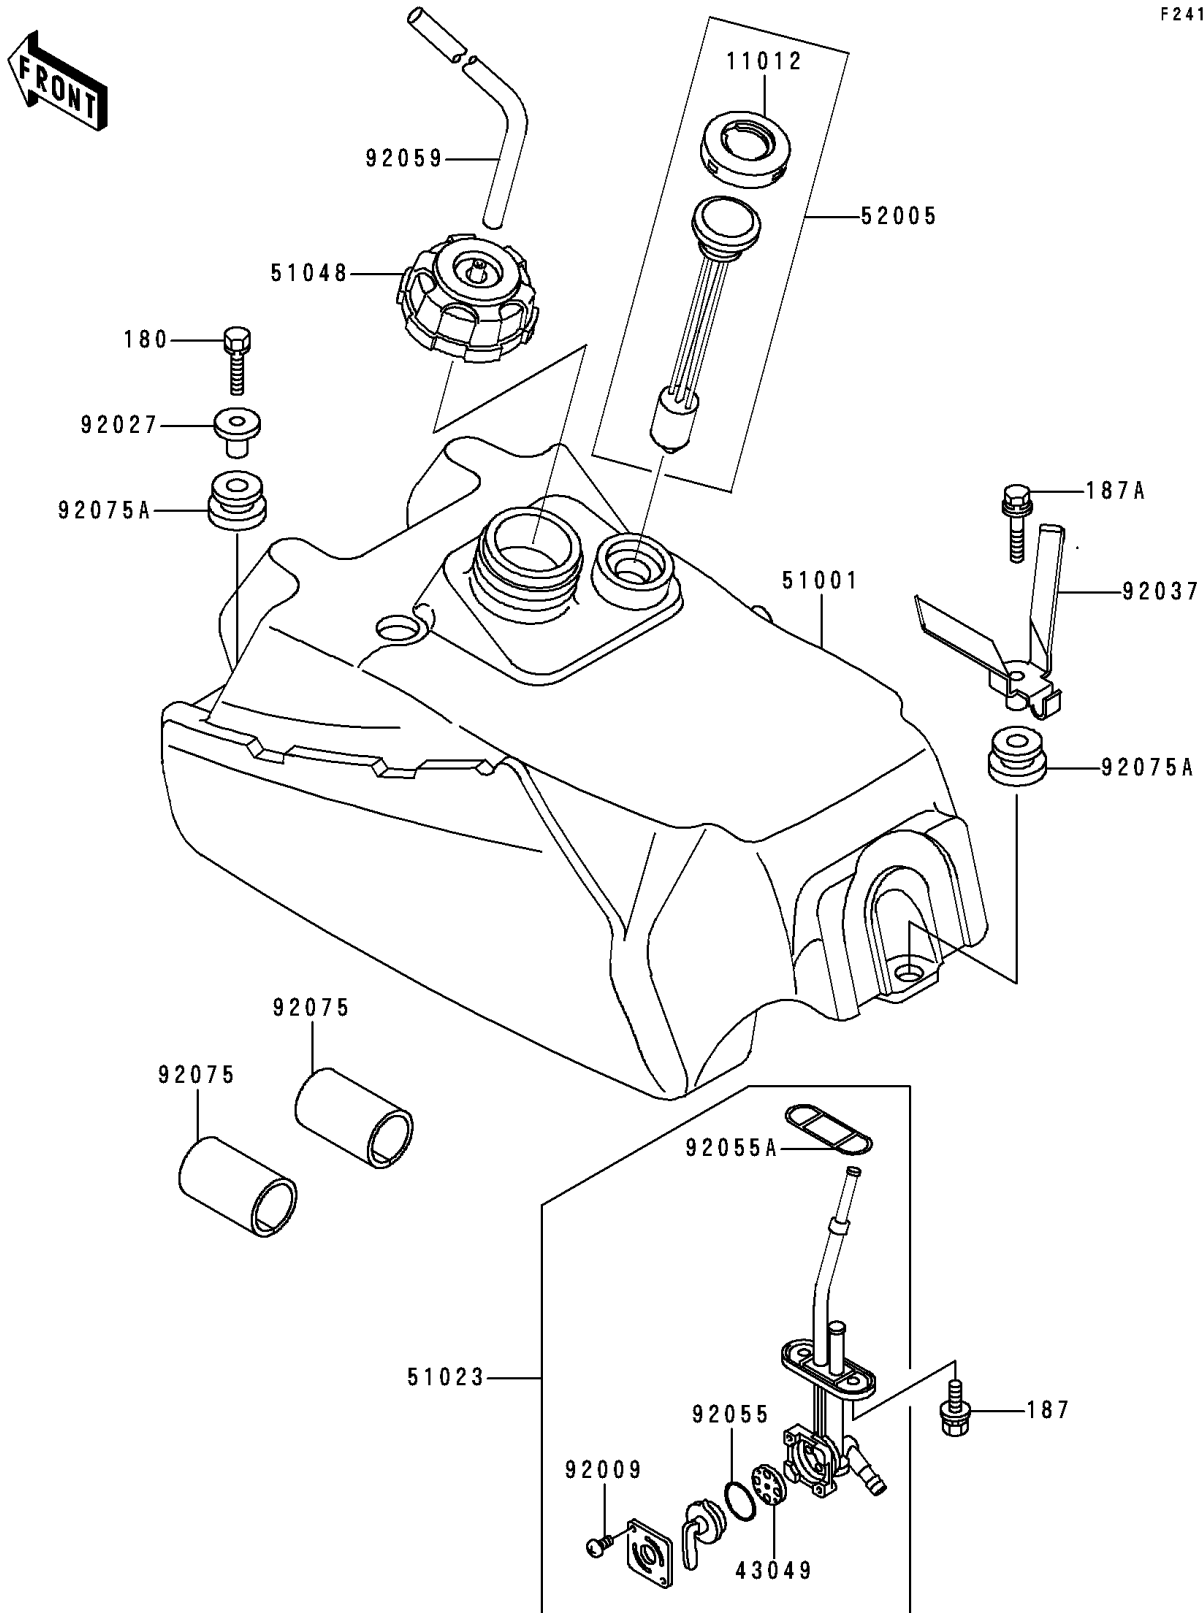

1992 Bayou 300 PARTS DIAGRAM

Fuel Tank

F2410

1992 Bayou 300 PARTS LIST

Fuel Tank

ITEM NAME	PART NUMBER	QUANTITY
BOLT-UPSET-WS,6X25 (Ref # 180)	180D0625	2
BOLT-UPSET-WSP (Ref # 187)	187B0614	2
BOLT-UPSET-WSP (Ref # 187A)	187D0630	1
CAP,FUEL GAUGE (Ref # 11012)	11012-1627	1
PACKING,FUEL TAP LEVER (Ref # 43049)	43049-1017	1
TANK-COMP-FUEL (Ref # 51001)	51001-1278	1
TAP-ASSY,FUEL (Ref # 51023)	51023-1144	1
CAP-ASSY-TANK,FUEL (Ref # 51048)	51048-1092	1
GAUGE,FUEL (Ref # 52005)	52005-1092	1
SCREW,3X5 (Ref # 92009)	92009-1123	2
COLLAR,L=16.1 (Ref # 92027)	92027-1847	2
CLAMP,HOSE (Ref # 92037)	92037-1982	1
RING-O,FUEL TAP LEVER (Ref # 92055)	92055-1111	1
RING-O,FUEL TAP PACKING (Ref # 92055A)	92055-1348	1
TUBE,5X9X470 (Ref # 92059)	92059-1890	1
DAMPER,FUEL TANK,FR,UNDER (Ref # 92075)	92075-1369	2
DAMPER (Ref # 92075A)	92075-1787	3