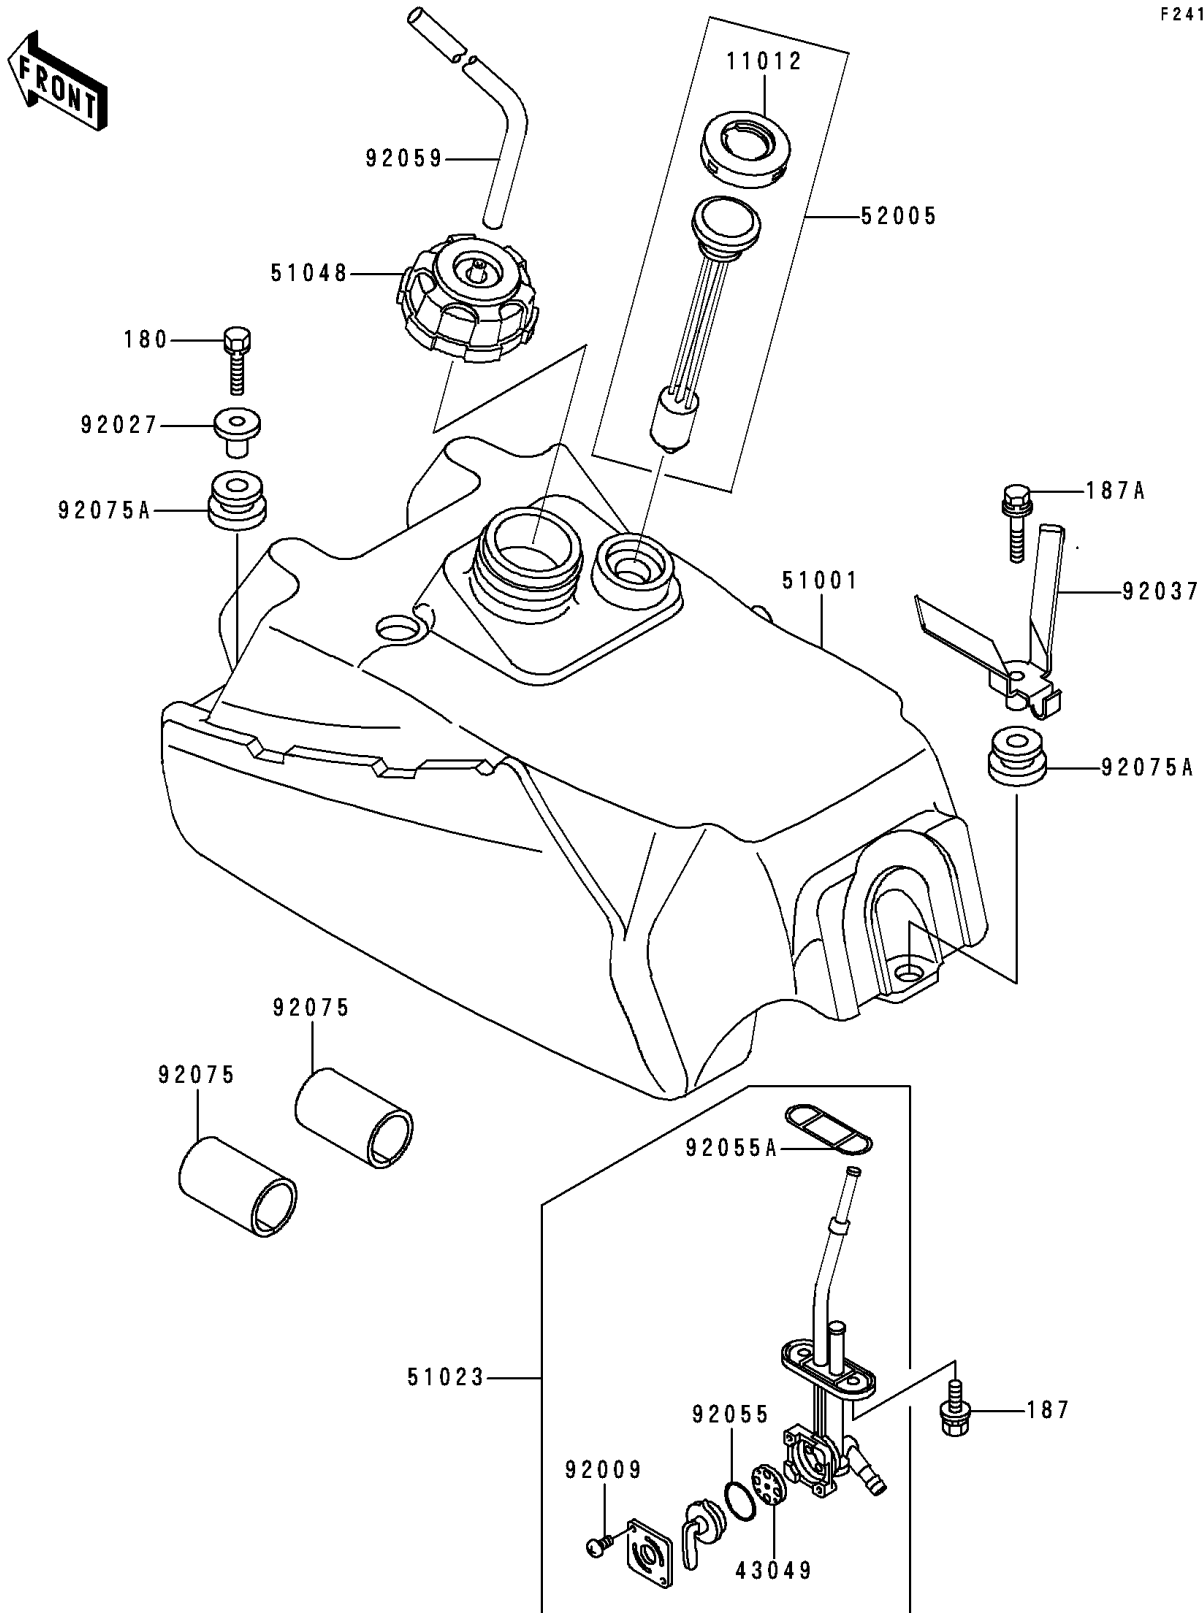

# 1996 Bayou 300 PARTS DIAGRAM

Fuel Tank

F2410

# 1996 Bayou 300 PARTS LIST

## Fuel Tank

ITEM NAME	PART NUMBER	QUANTITY
BOLT-UPSET-WS,6X25 (Ref # 180)	180D0625	2
BOLT-UPSET-WSP (Ref # 187)	187B0614	2
BOLT-UPSET-WSP (Ref # 187A)	187D0630	1
CAP,FUEL GAUGE (Ref # 11012)	11012-1627	1
PACKING,FUEL TAP LEVER (Ref # 43049)	43049-1017	1
TANK-COMP-FUEL (Ref # 51001)	51001-1278	1
TAP-ASSY,FUEL (Ref # 51023)	51023-1144	1
CAP-ASSY-TANK,FUEL (Ref # 51048)	51048-1092	1
GAUGE,FUEL (Ref # 52005)	52005-1092	1
SCREW,3X5 (Ref # 92009)	92009-1123	2
COLLAR,L=16.1 (Ref # 92027)	92027-1847	2
CLAMP,HOSE (Ref # 92037)	92037-1982	1
RING-O,FUEL TAP LEVER (Ref # 92055)	92055-1111	1
RING-O,FUEL TAP PACKING (Ref # 92055A)	92055-1348	1
TUBE,5X9X470 (Ref # 92059)	92059-1890	1
DAMPER,FUEL TANK,FR,UNDER (Ref # 92075)	92075-1369	2
DAMPER (Ref # 92075A)	92075-1787	3