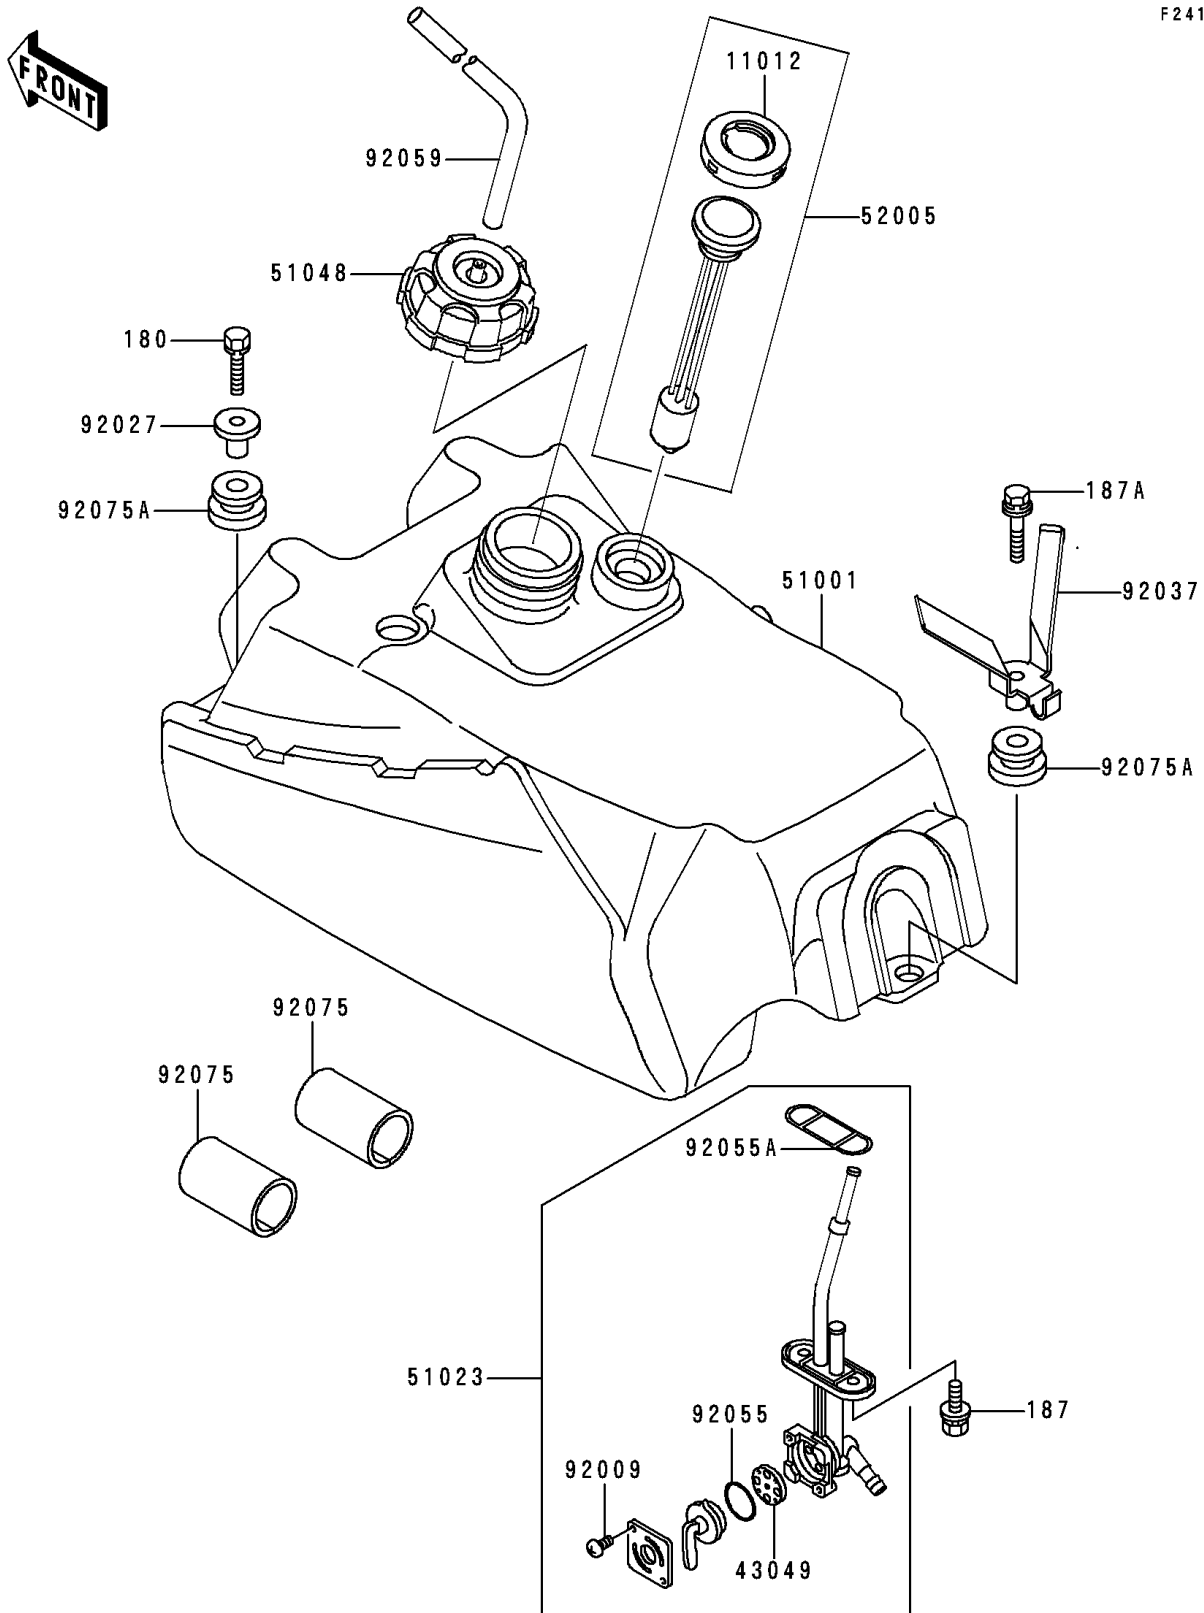

1994 Bayou 300 PARTS DIAGRAM

Fuel Tank

F2410

1994 Bayou 300 PARTS LIST

Fuel Tank

ITEM NAME	PART NUMBER	QUANTITY
-----------	-------------	----------