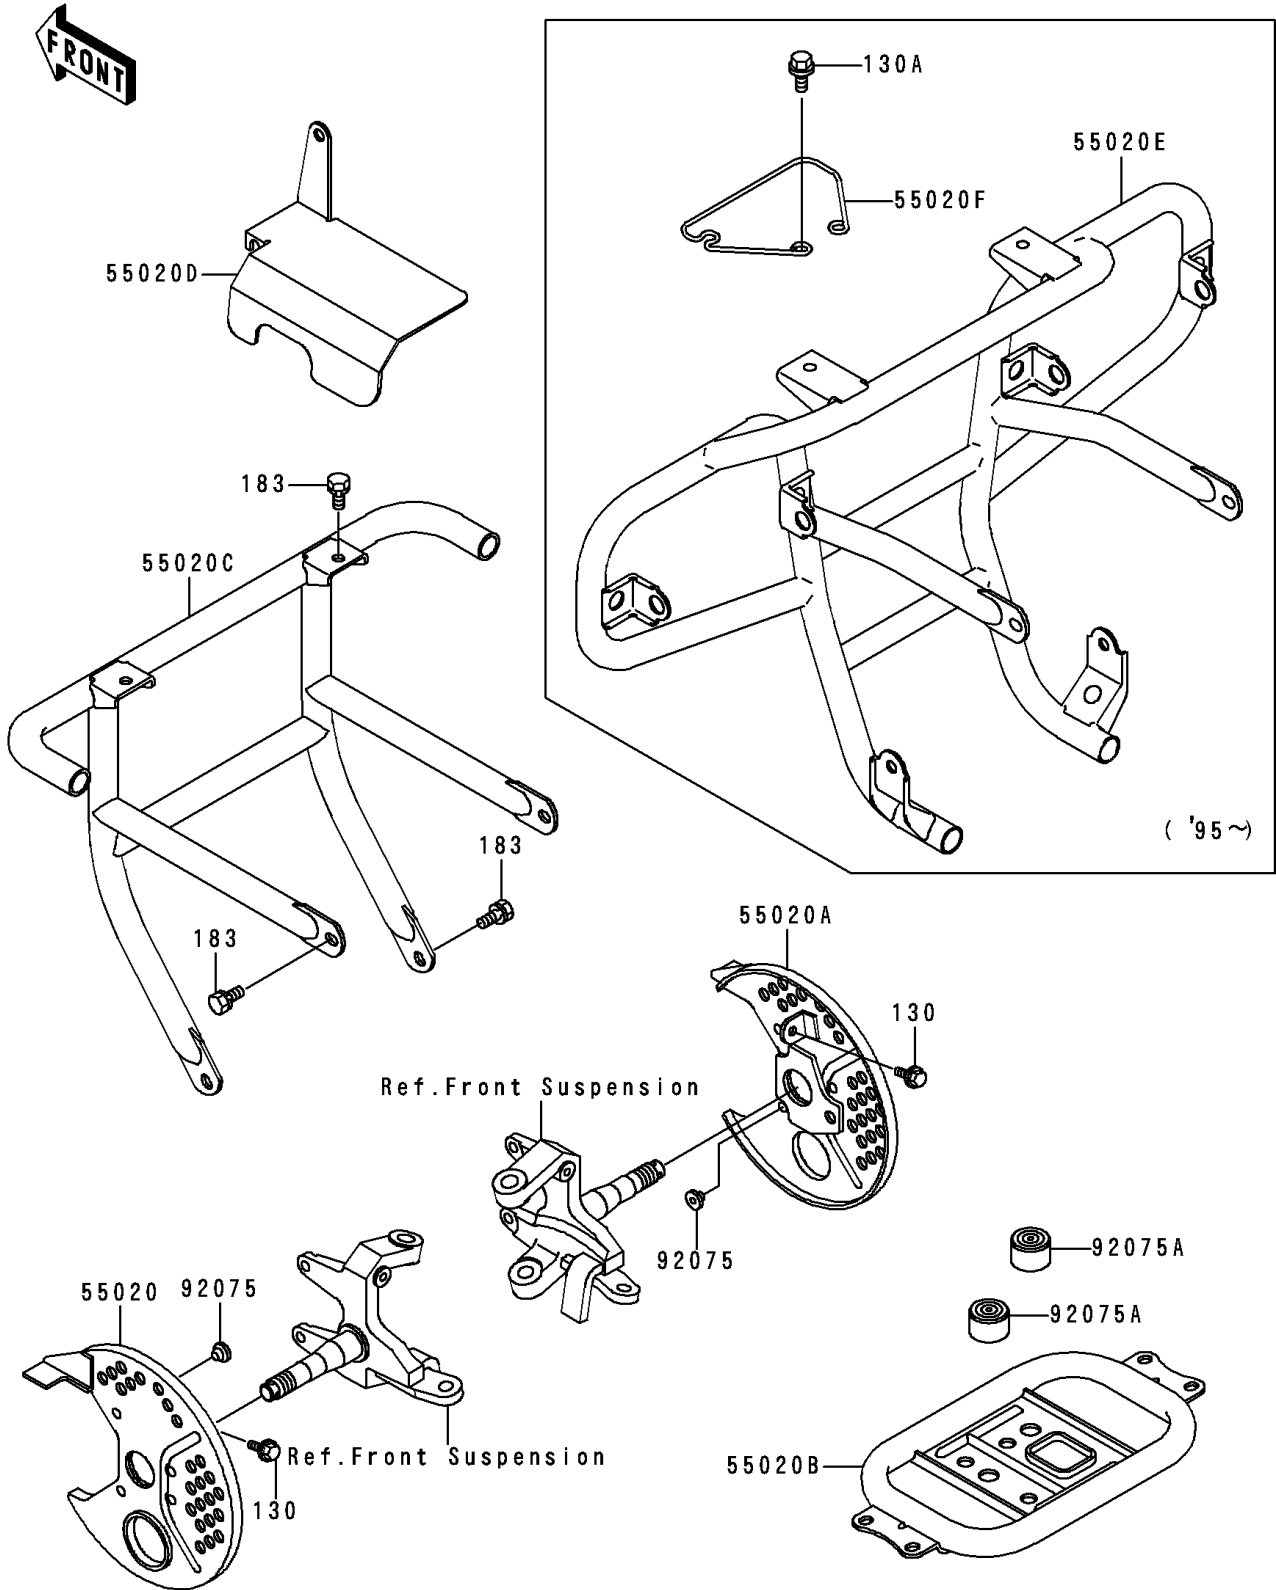

# 1994 Bayou 300 PARTS DIAGRAM

Guard(s)

F2680

# 1994 Bayou 300 PARTS LIST

Guard(s)

ITEM NAME

PART NUMBER

QUANTITY

---